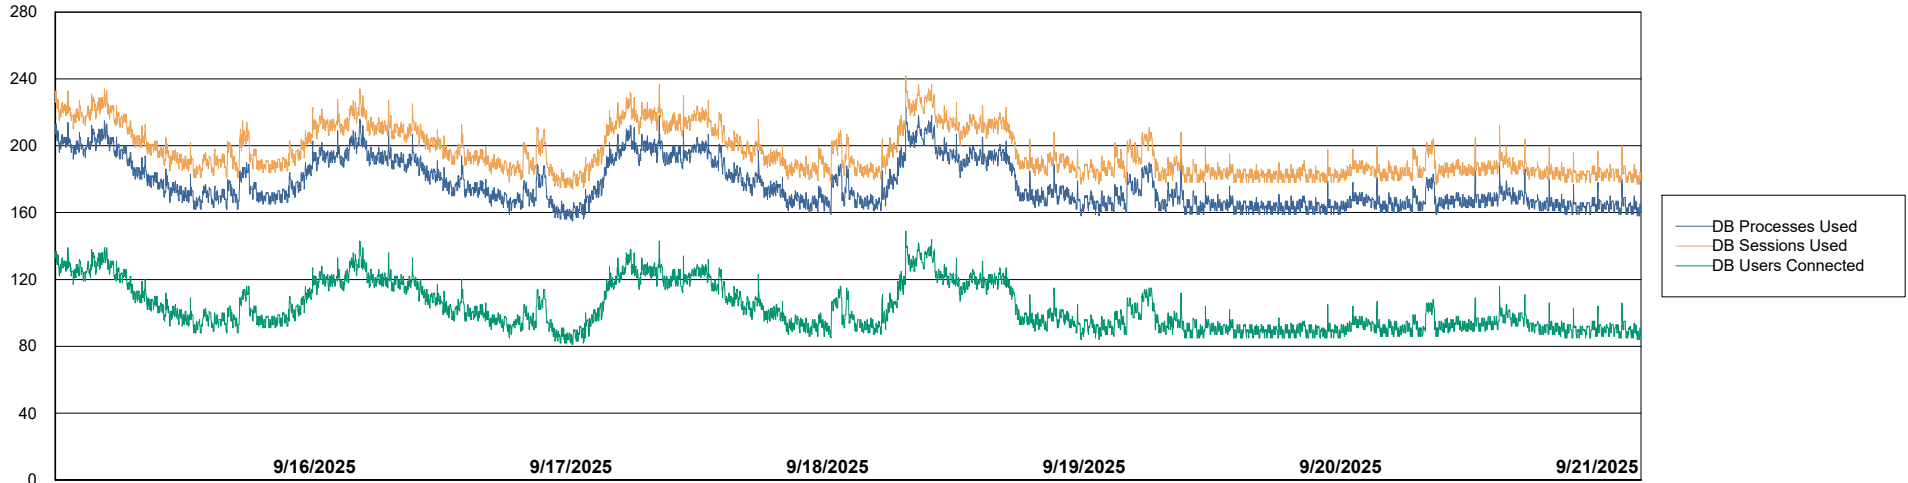

Weekly SLA Customer Report

Customer: CLB OCI AMS Production
Database ID: 196

Database Performance: CLB-BI2-AMS_ABS1_DB

Weekly SLA Customer Report

Customer: CLB OCI AMS Production
Database ID: 196

Database Performance: CLB-DBS1-AMS_PROD_ABS1