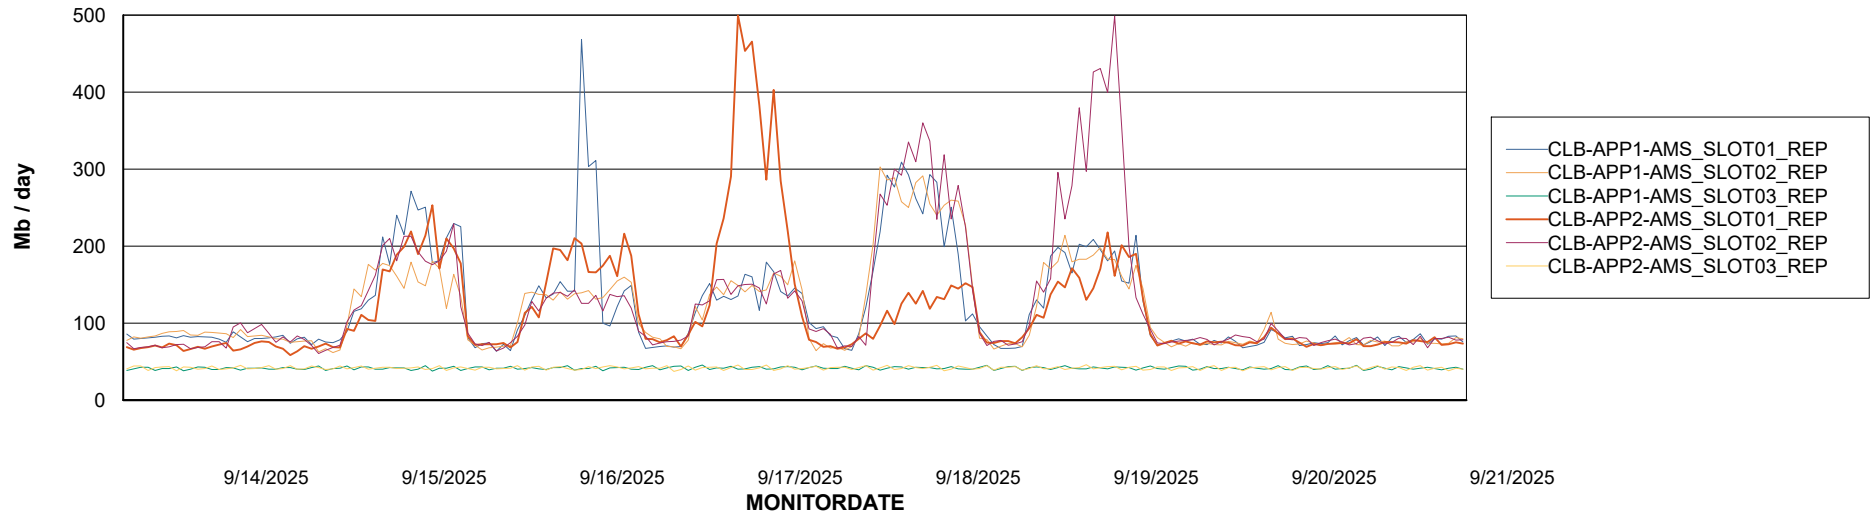

Avg memory used per ABS Server Service

Avg users per day per ABS server

Weekly SLA Customer Report

Customer: CLB OCI AMS Production
Database ID: 196

ABSSolute Application ReportServer Services

Avg memory used per ReportServer Service