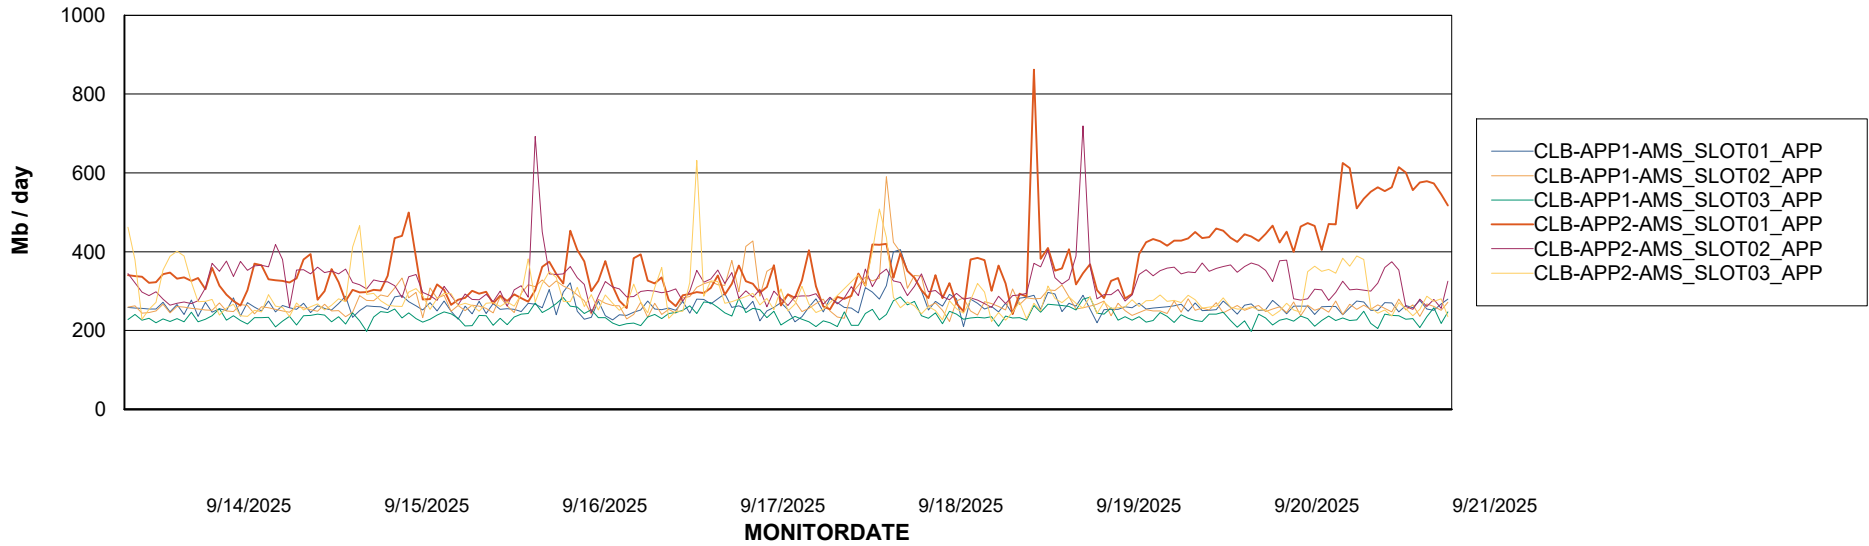

ABSSolute Application Server Services

Avg memory used per ABS Server Service