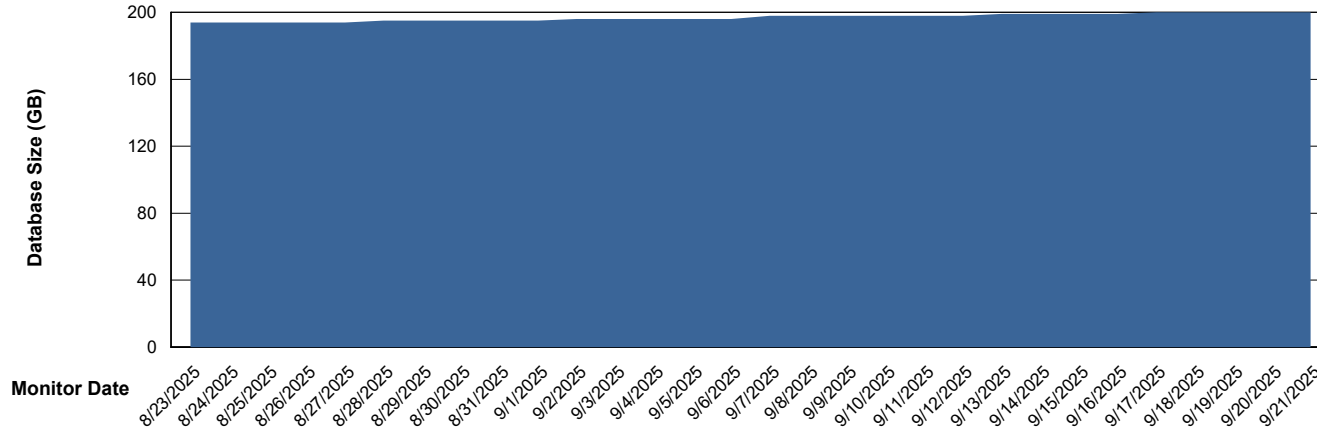

Weekly SLA Customer Report

Customer CLB OCI AMS Production
Database ID 196

Database Performance CLB-DBS2-AMS_PROD_HSBABS1

DB Processes Max 4
DB Processes Max 0
DB Processes Max 1,000

Weekly SLA Customer Report

Customer CLB OCI AMS Production
Database ID 196

DATABASE SIZE CLB-BI2-AMS_ABS1_DB

Database growth over last month

DATABASE SIZE CLB-DBS1-AMS_PROD_ABS1

Database growth over last month

Weekly SLA Customer Report