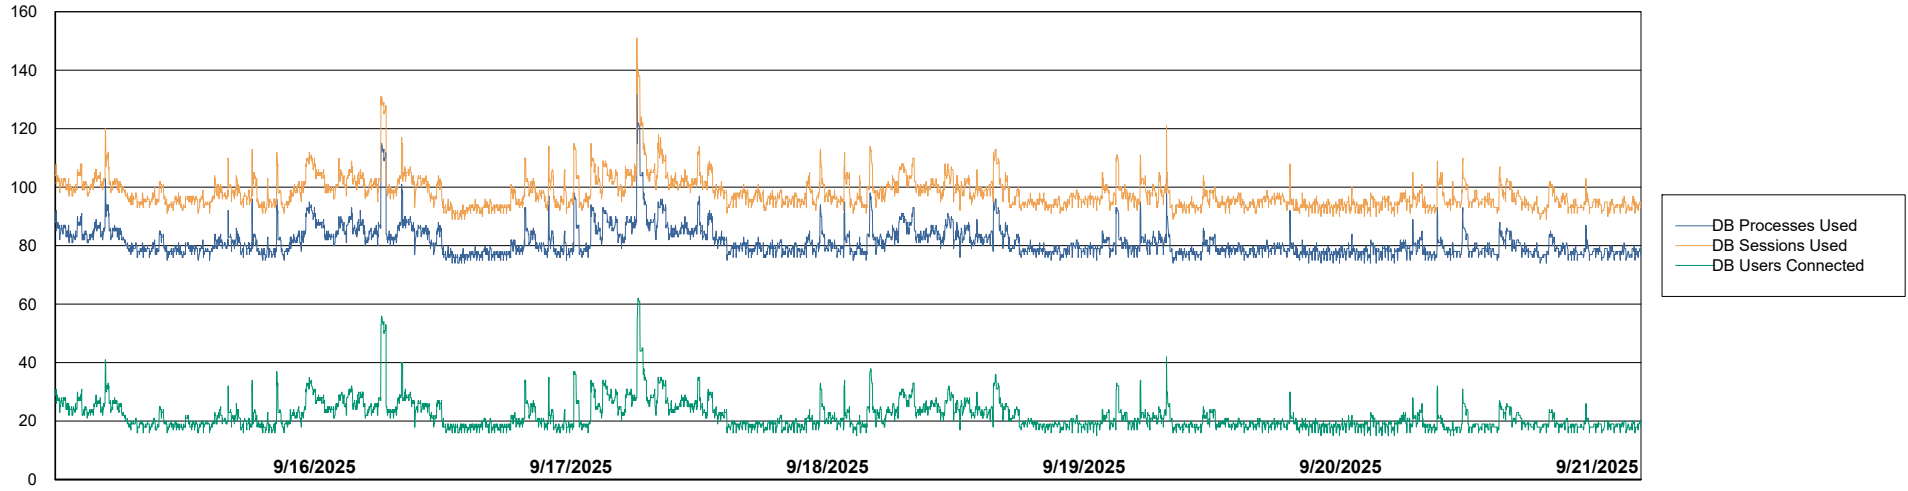

Database Performance: CLB-BI2-AMS_ABS1_DB