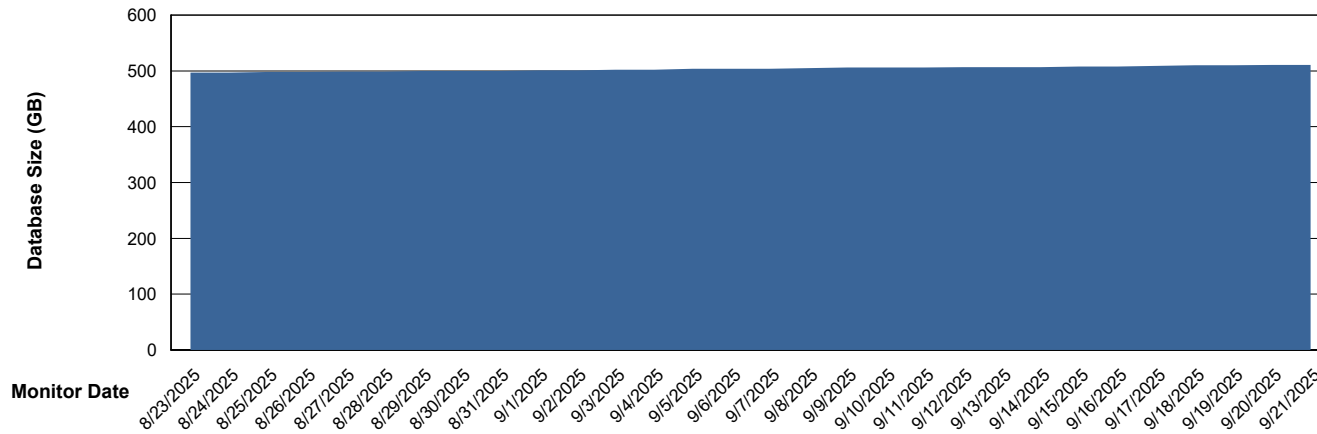

Customer CLB OCI AMS Production
Database ID 196

DATABASE SIZE CLB-BI2-AMS_ABS1_DB

Database growth over last month

DATABASE SIZE CLB-DBS1-AMS_PROD_ABS1

Database growth over last month

Weekly SLA Customer Report