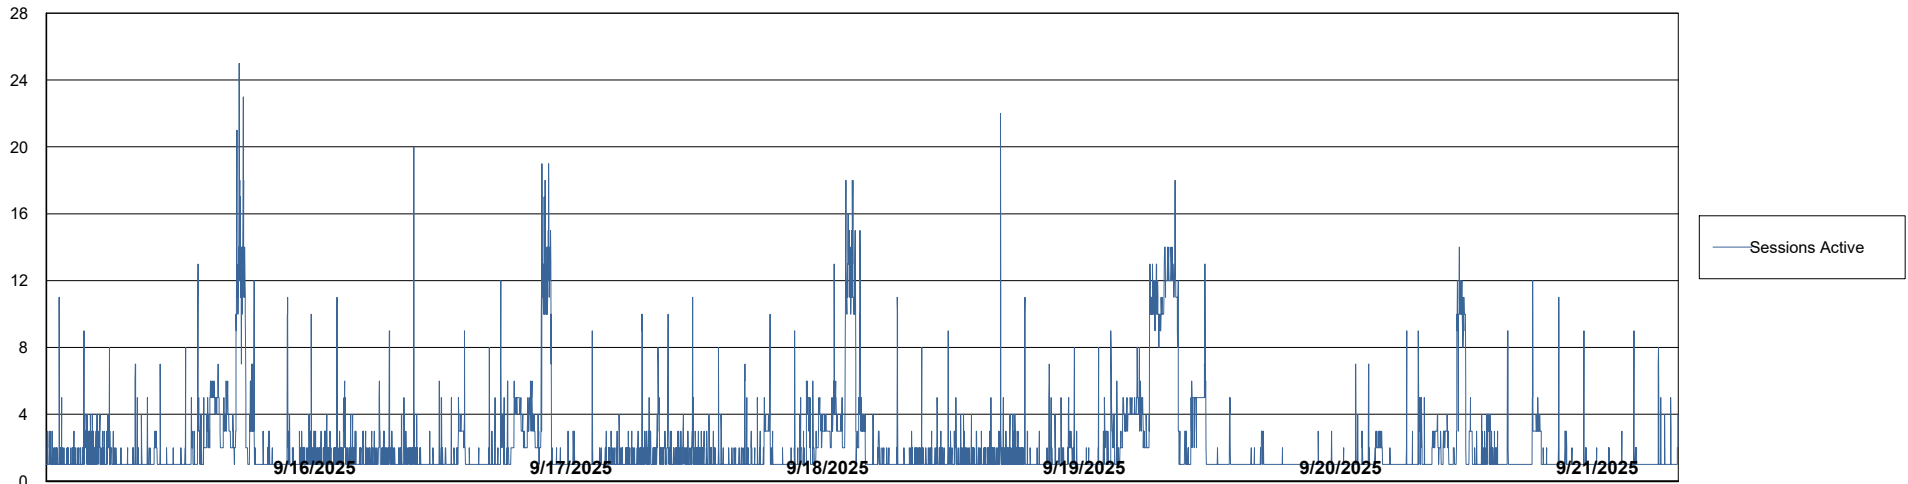

Weekly SLA Customer Report

Customer: CLB OCI AMS Production
Database ID: 196

Database Performance: CLB-BI2-AMS_ABS1_DB

Weekly SLA Customer Report

Customer: CLB OCI AMS Production
Database ID: 196

Database Performance: CLB-DBS1-AMS_PROD_ABS1