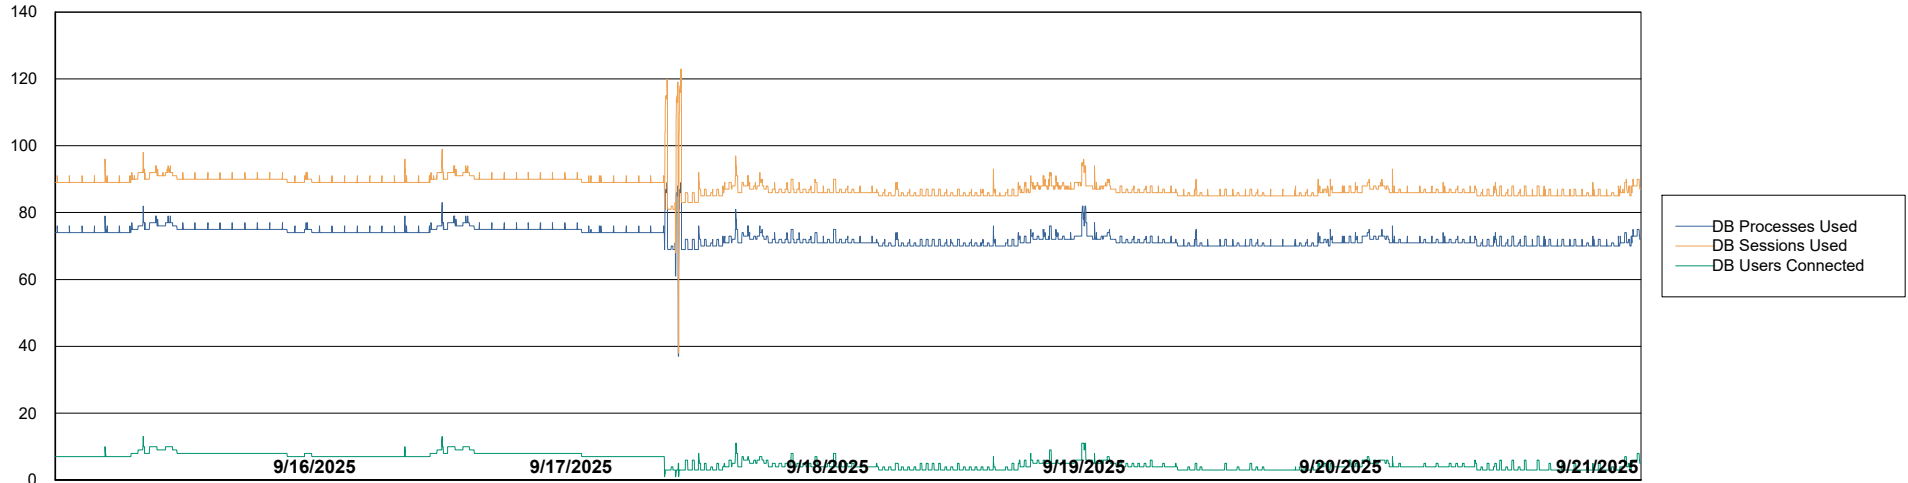

Database Performance AUJ_BI3_DB