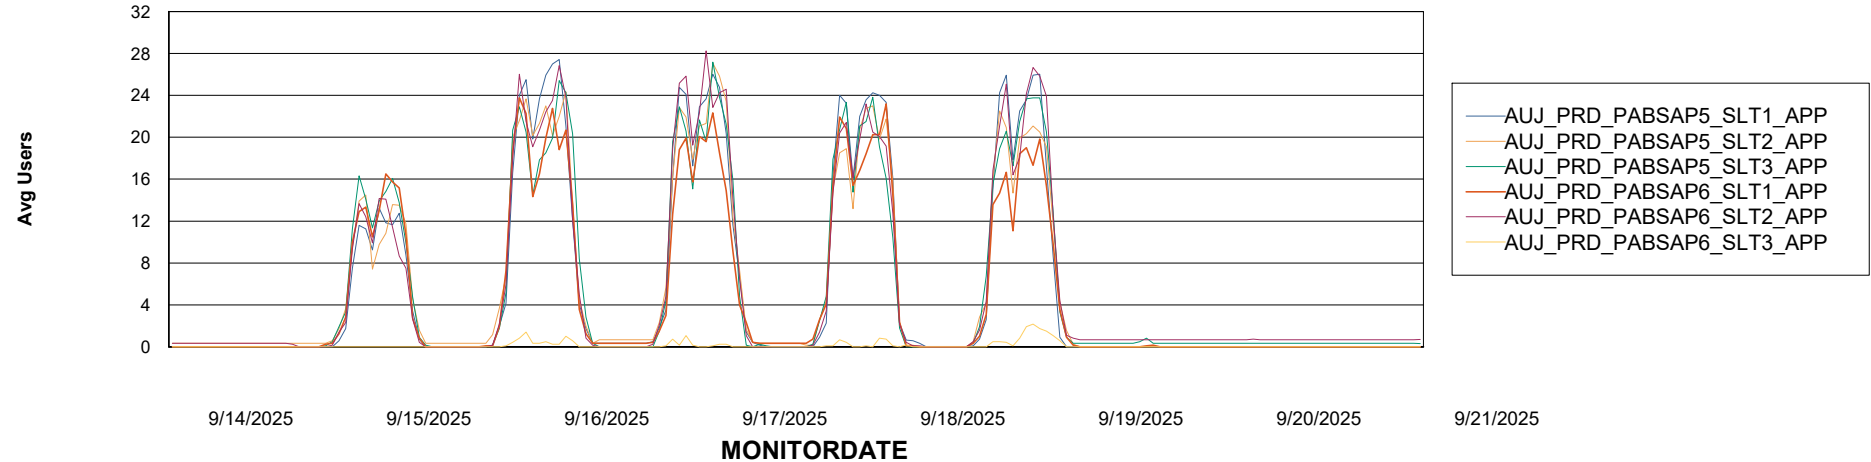

Avg users per day per ABS server