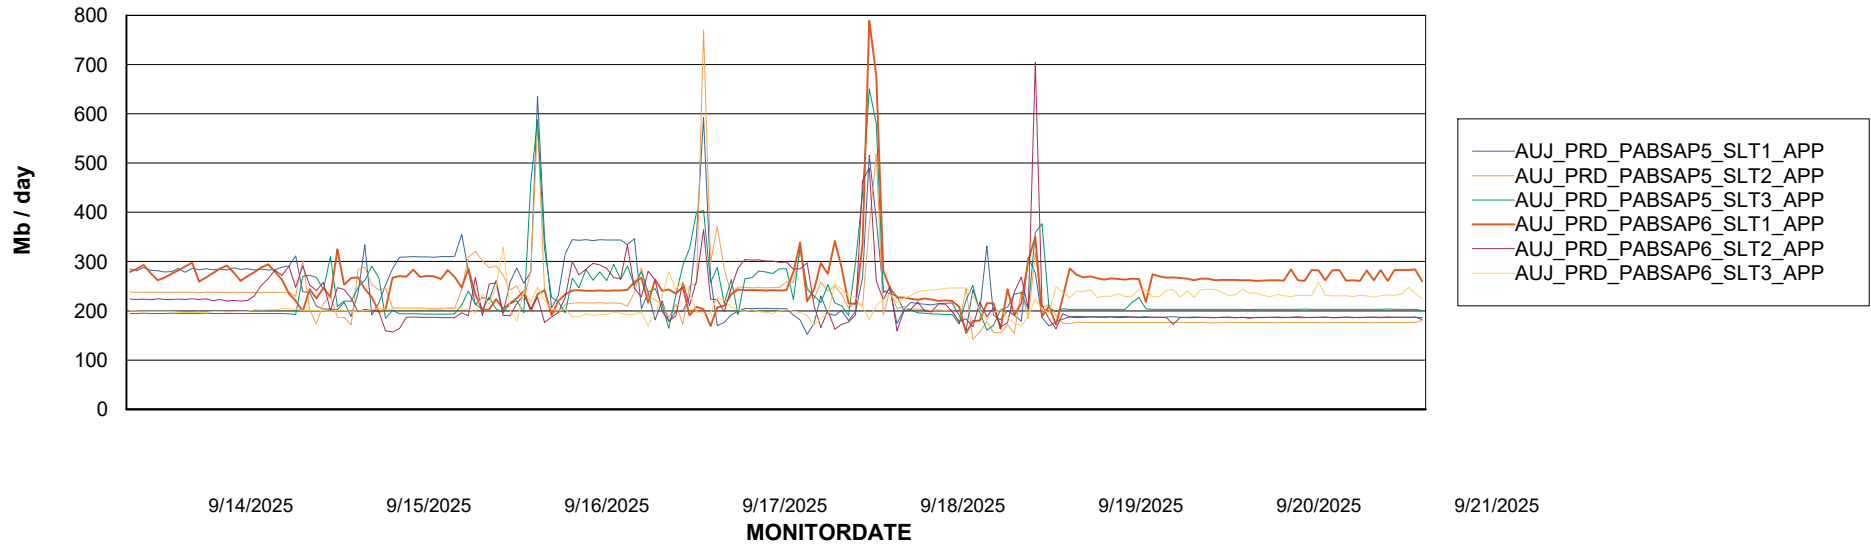

ABSSolute Application Server Services

Avg memory used per ABS Server Service