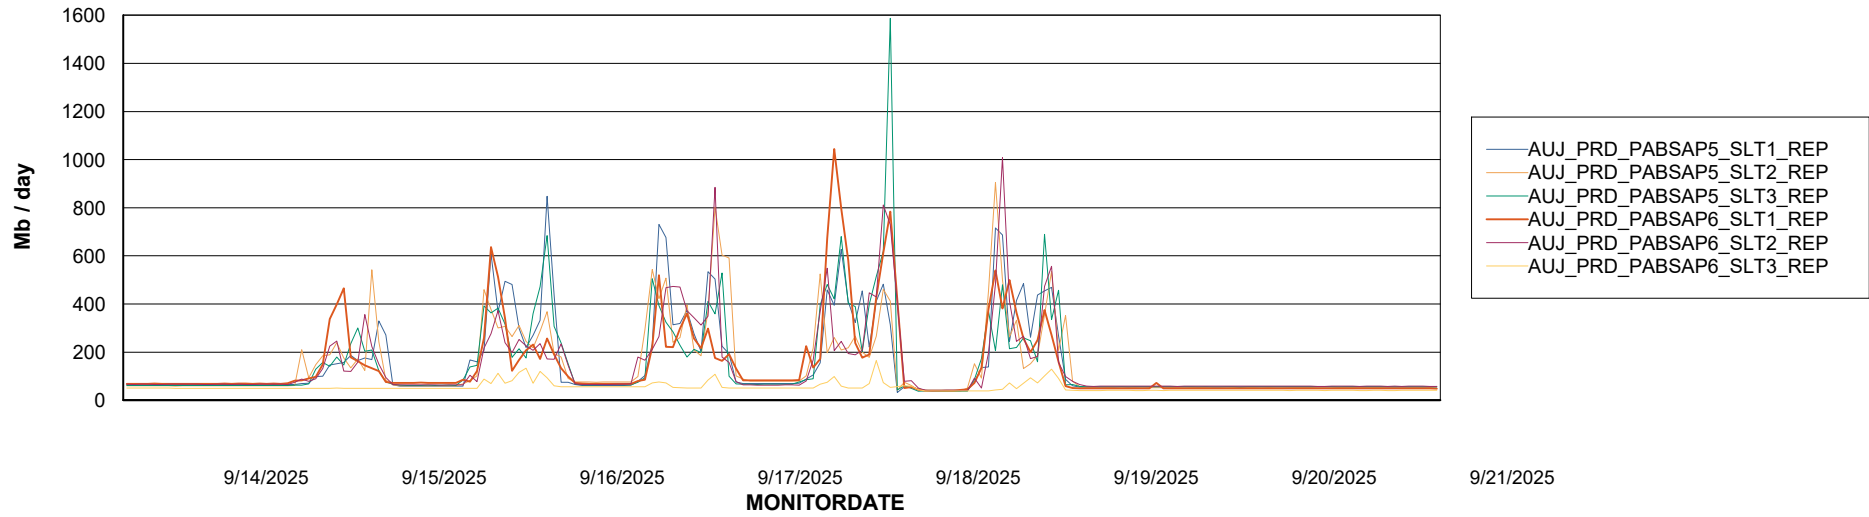

ABSSolute Application ReportServer Services

Avg memory used per ReportServer Service