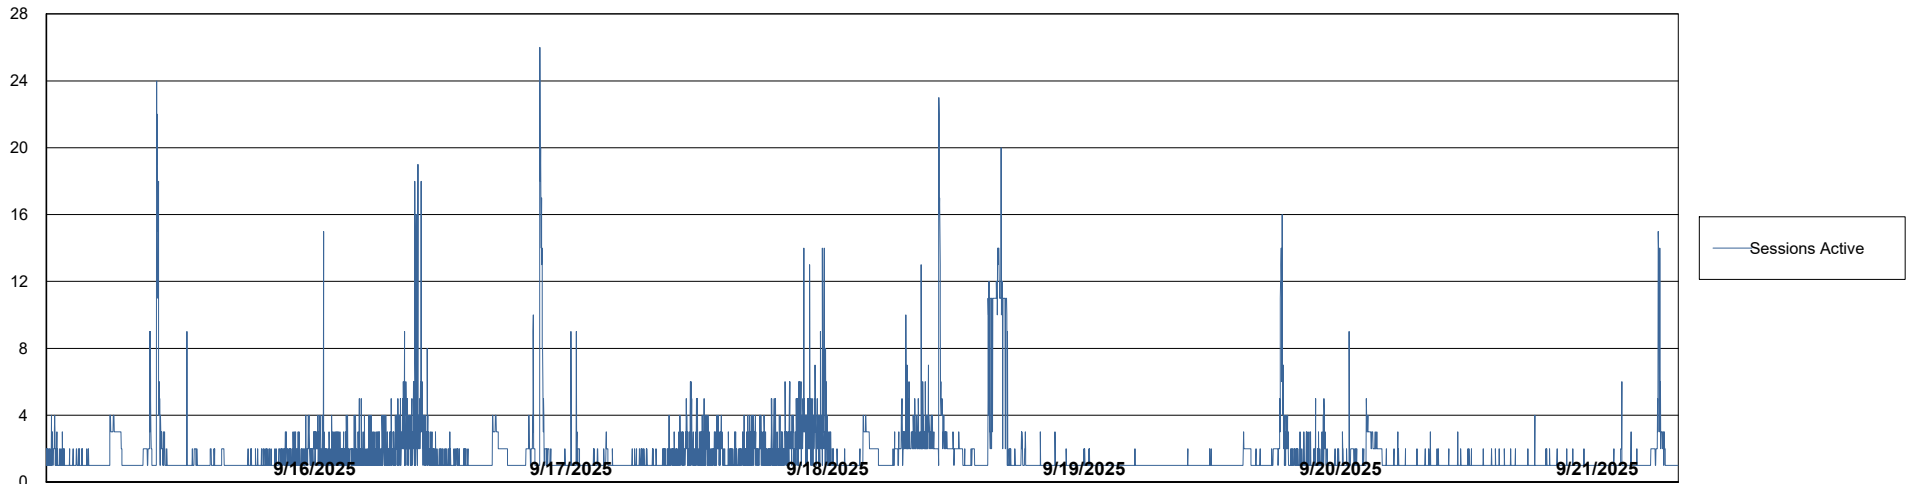

Database Performance AUJ_DB3_Primary