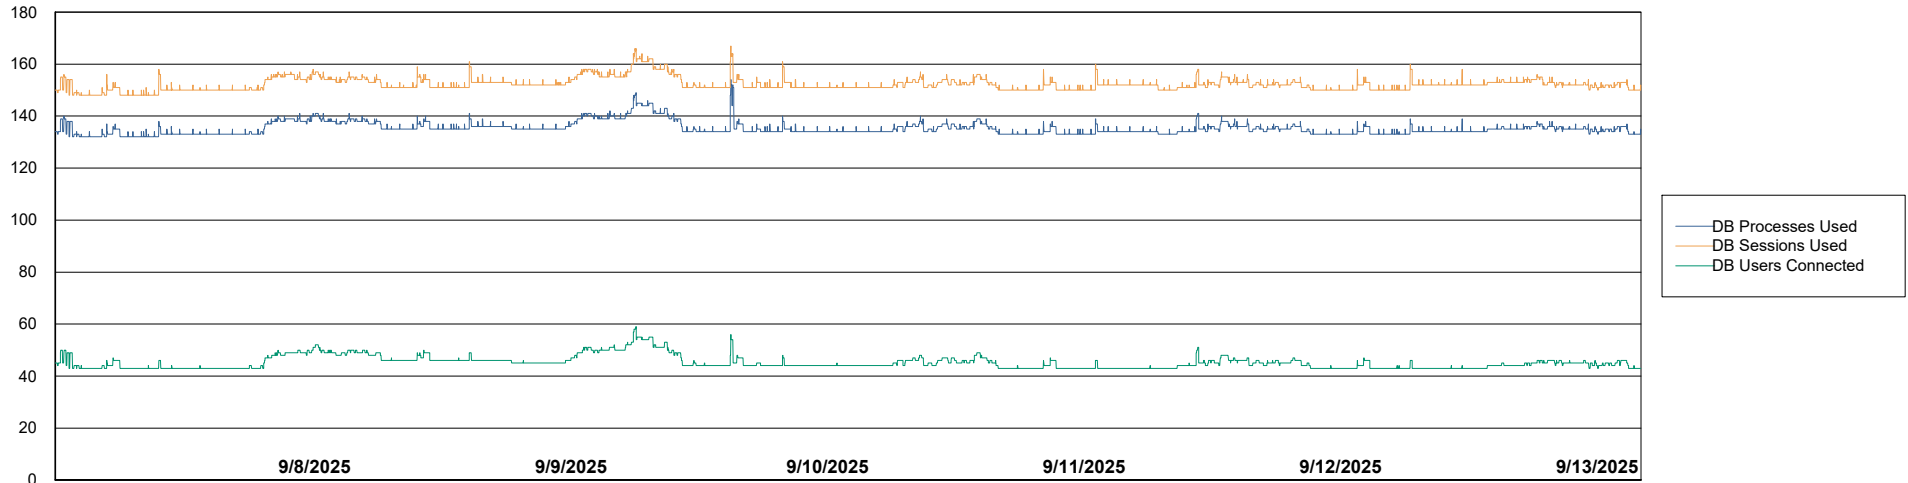

Weekly SLA Customer Report

Customer XMX Production (24/7)
Database ID 146

Harddisk Usage XMX_PROD_ABSDST

	Free disk space on C: (%)	Total disk space on C: (Gb)	Used disk space on C: (Gb)
9/13/2025	44	100	56
9/12/2025	44	100	56
9/11/2025	44	100	56
9/10/2025	44	100	56
9/9/2025	44	100	56
9/8/2025	44	100	56
9/7/2025	44	100	56

Weekly SLA Customer Report

Customer XMX Production (24/7)
Database ID 146

Database Performance XMX_PROD_ABSDB01_PRDB_ABS1

Weekly SLA Customer Report

Customer XMX Production (24/7)
Database ID 146

Database Performance XMX_PROD_ABSDB02_SBDB_HSBABS1