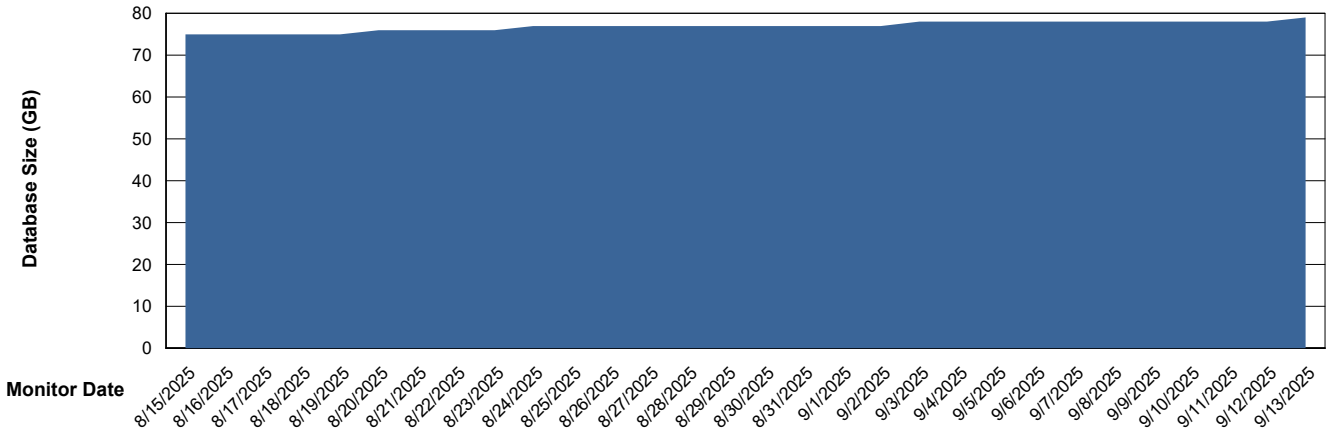

DB Processes Max 4
DB Processes Max 1,000
DB Processes Max 0

Weekly SLA Customer Report

Customer XMX Production (24/7)
 Database ID 146

DATABASE SIZE XMX_PROD_ABSDB01_PRDB_ABS1

Database growth over last month