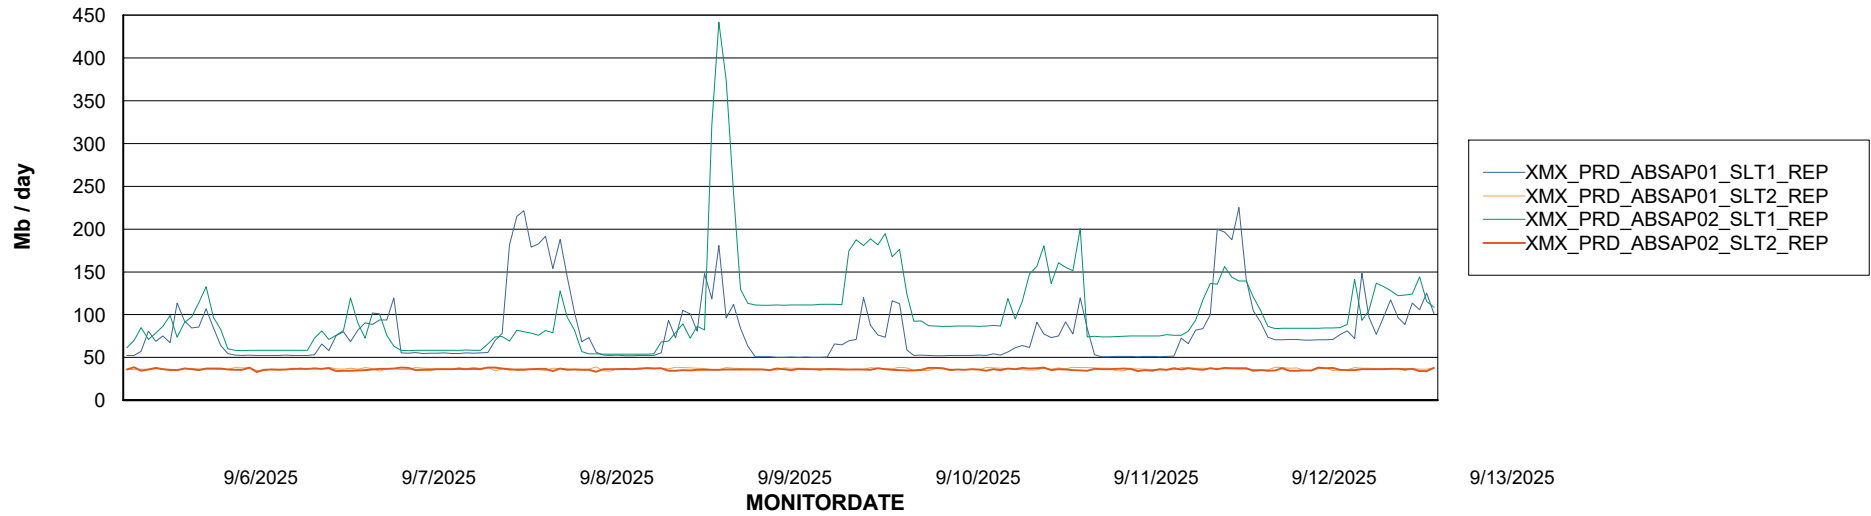

ABSSolute Application ReportServer Services

Avg memory used per ReportServer Service