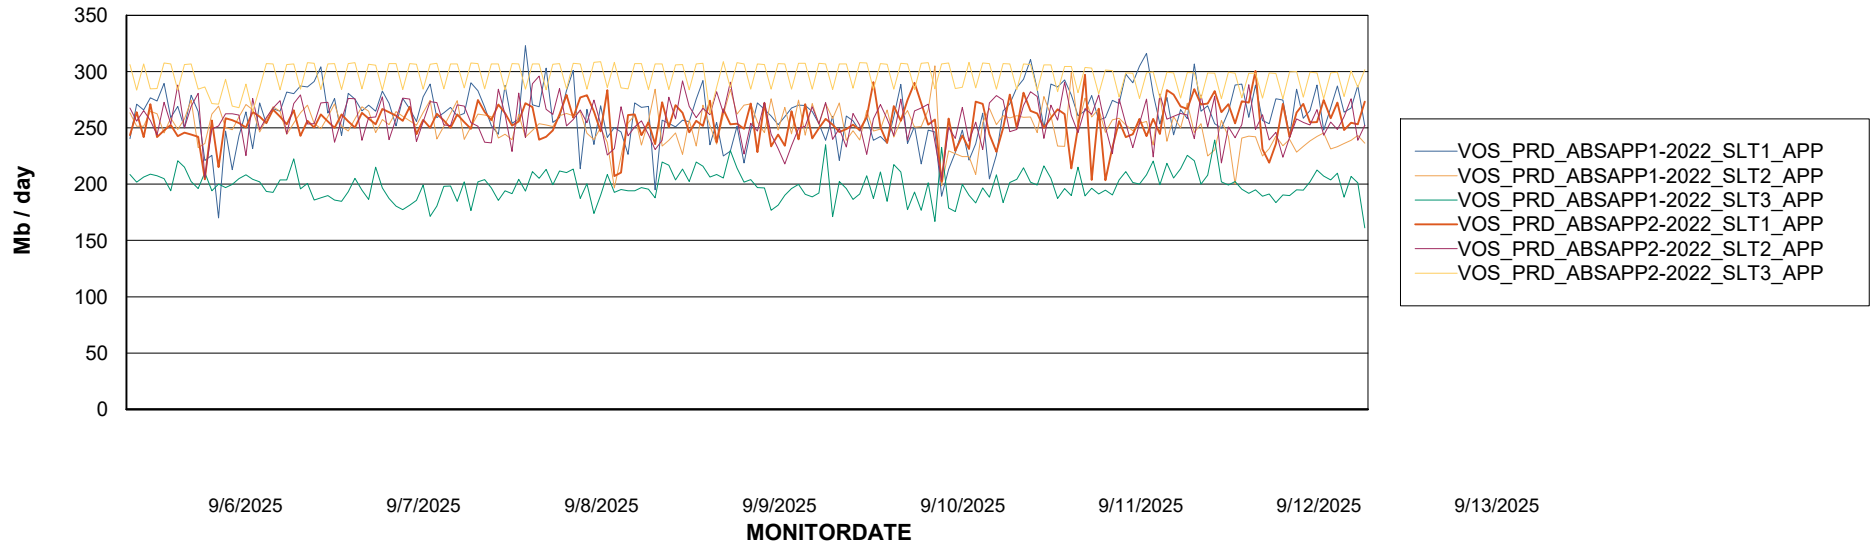

ABSSolute Application Server Services

Avg memory used per ABS Server Service