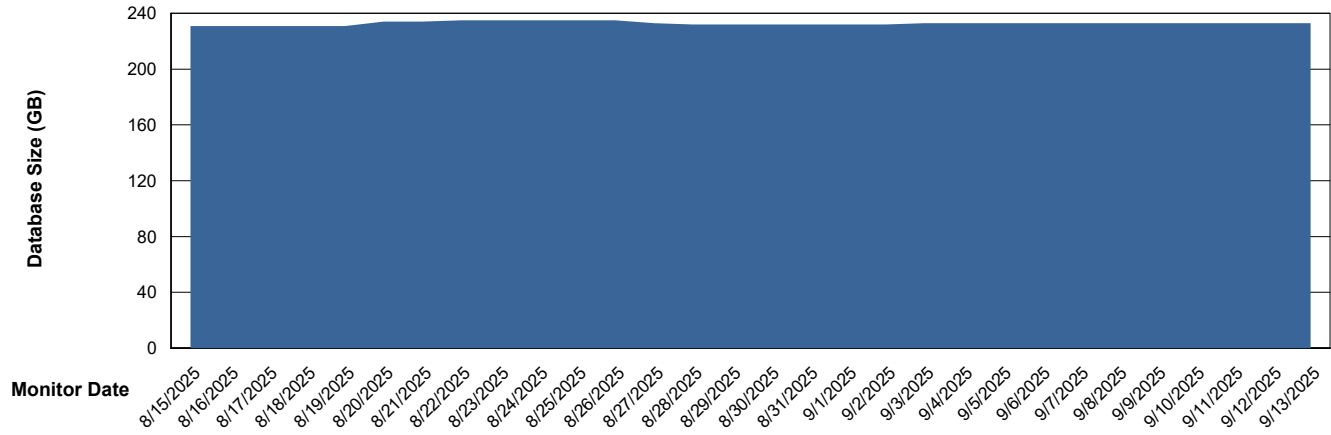

DB Processes Max 1,000

Weekly SLA Customer Report

Customer VOS_Production
Database ID 143

DATABASE SIZE VOS_PRD_ABSBI-2018_ABS1

Database growth over last month

DATABASE SIZE VOS_PRD_ABSBI-2025_ABS1

Database growth over last month