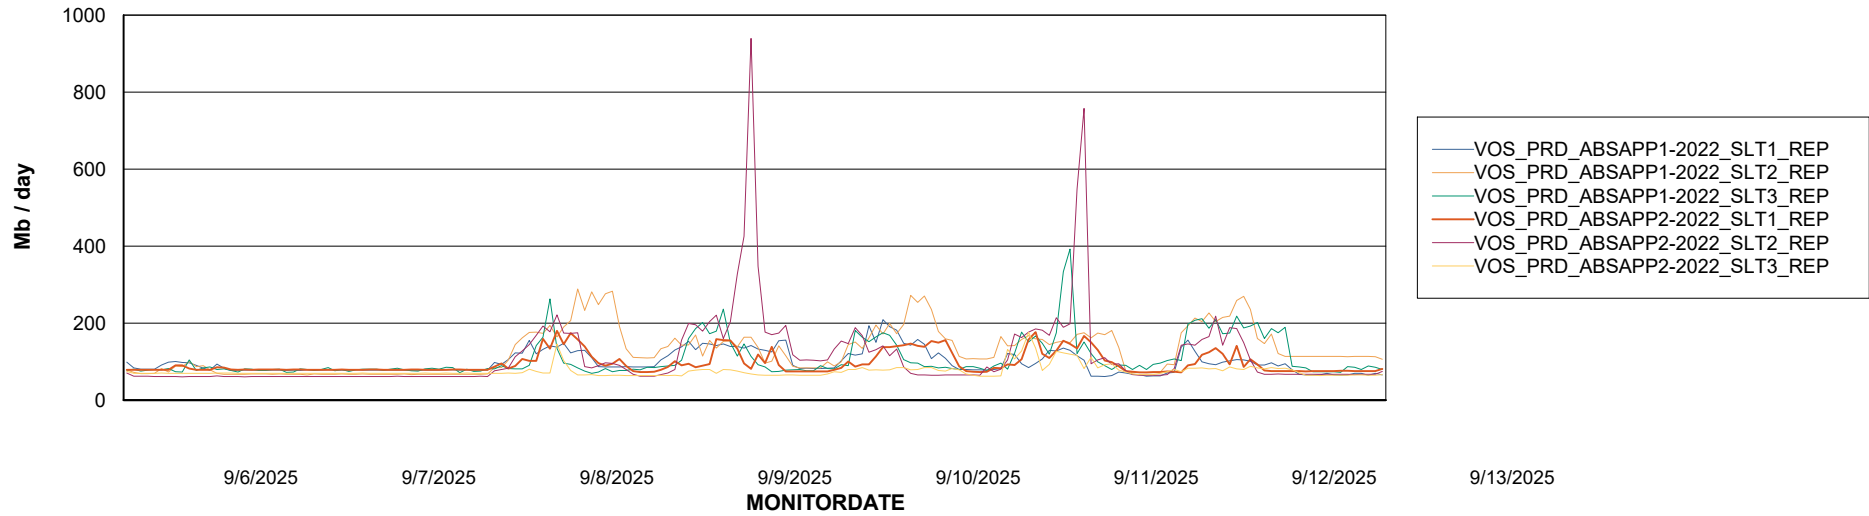

Avg memory used per ABS Server Service

Avg users per day per ABS server

Weekly SLA Customer Report

Customer VOS_Production
Database ID 143

ABSSolute Application ReportServer Services

Avg memory used per ReportServer Service