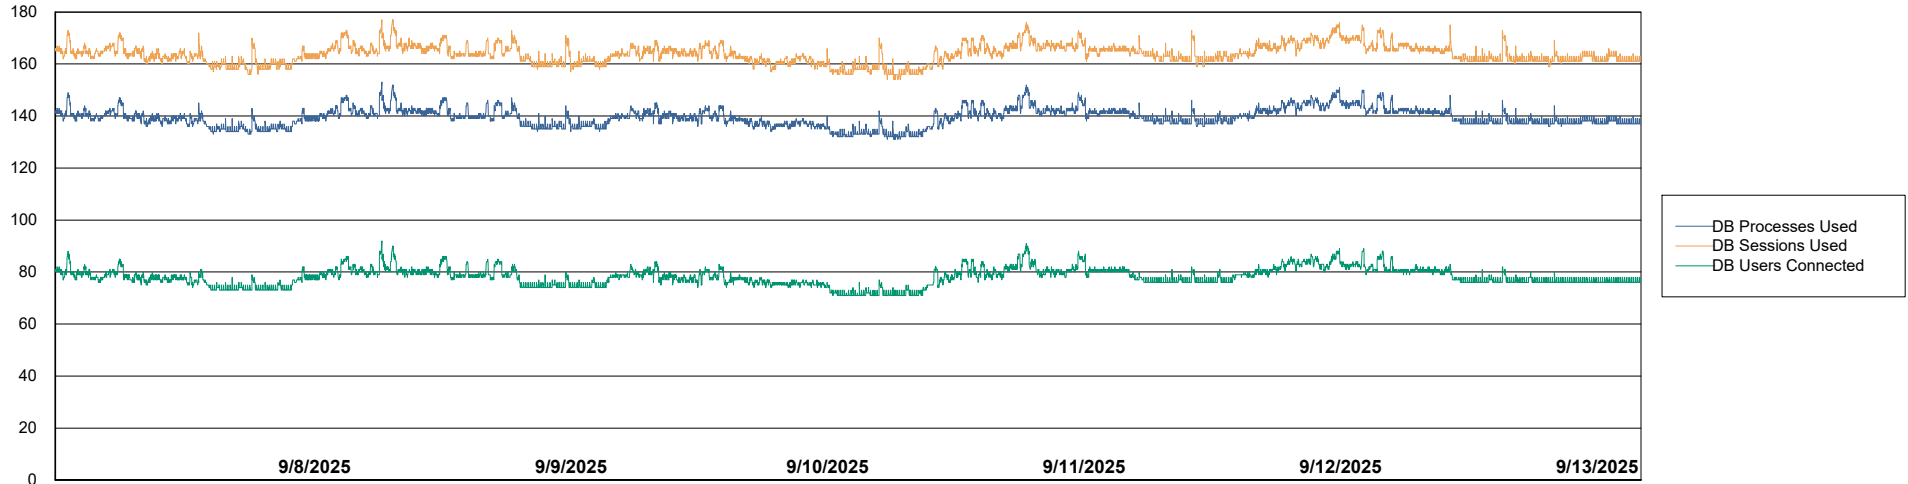

Database Performance VOS_PRD_ABSORA1-2022_ABS1