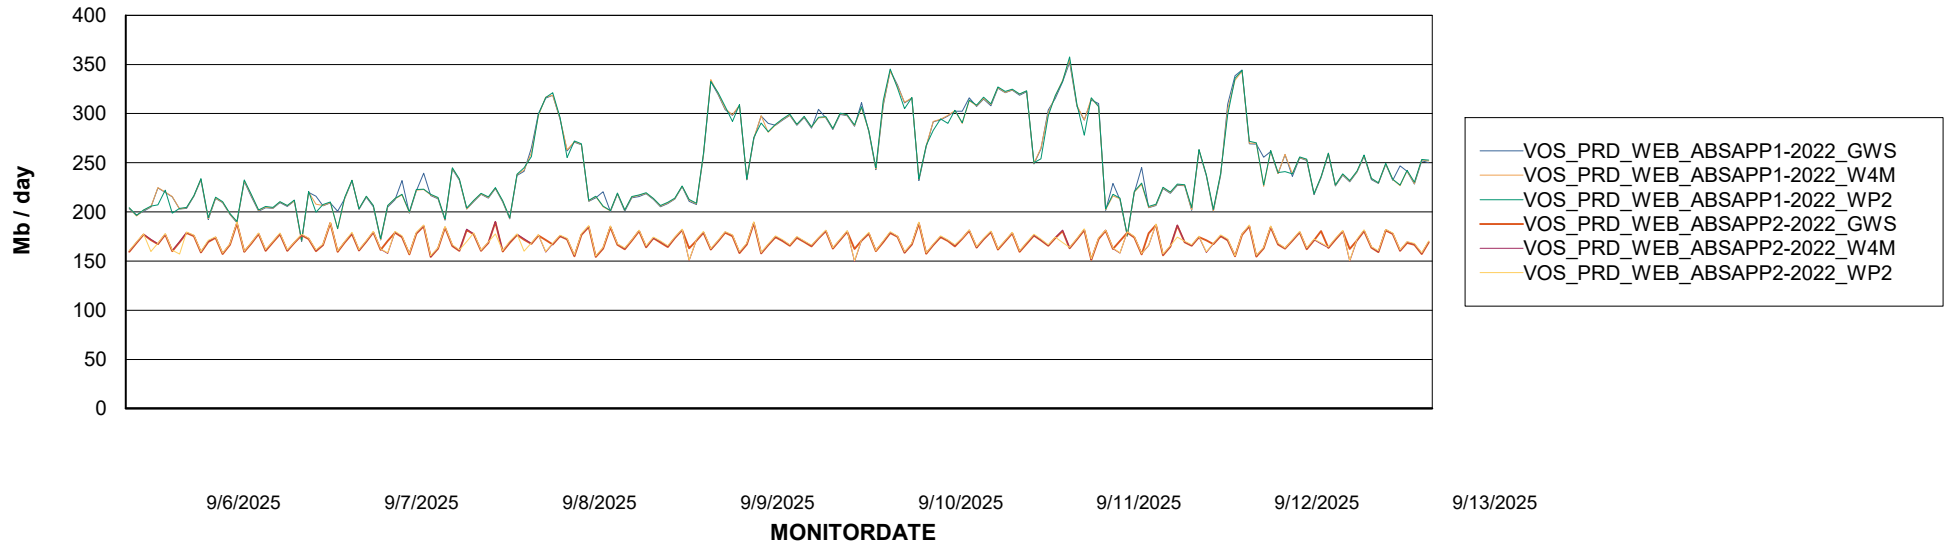

ABSSolute Web Component Services

Avg memory used per ABS Web component