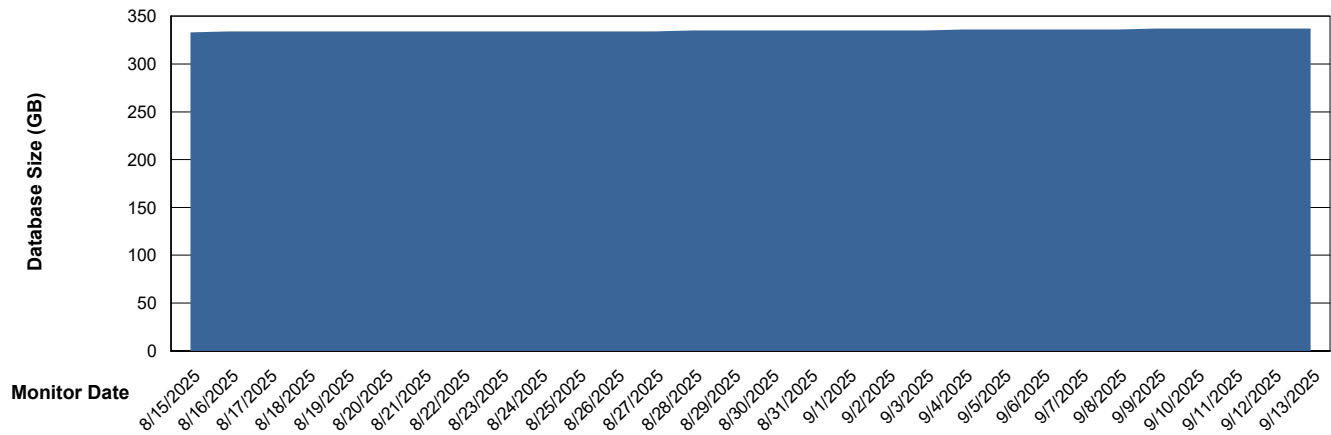

DB Processes Max 1,000

Weekly SLA Customer Report

Customer VOS_Production
Database ID 143

DATABASE SIZE VOS_PRD_ABSBI-2018_ABS1

Database growth over last month

DATABASE SIZE VOS_PRD_ABSBI-2025_ABS1

Database growth over last month