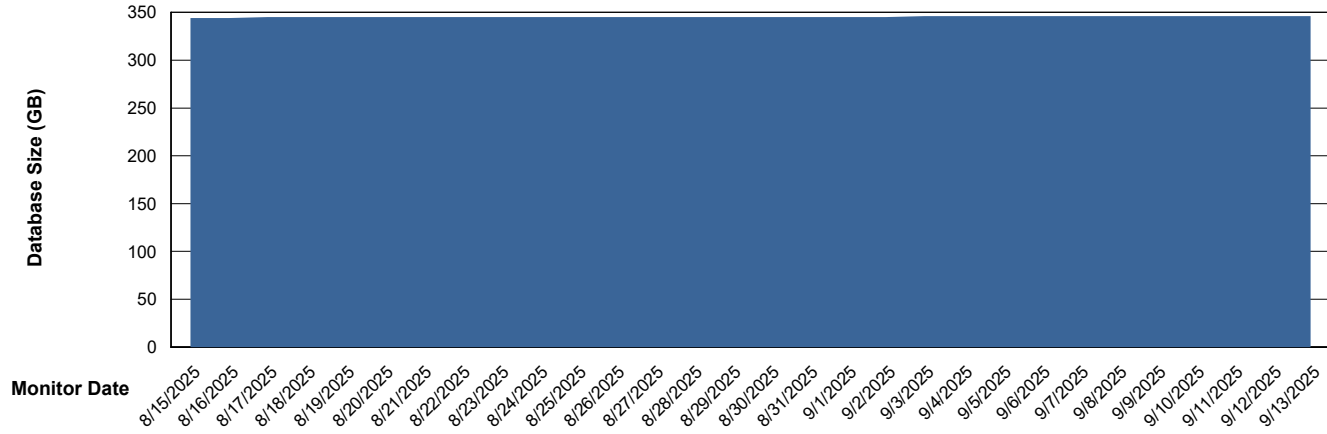

DATABASE SIZE VOS_PRD_ABSORA1-2022_ABS1

Database growth over last month