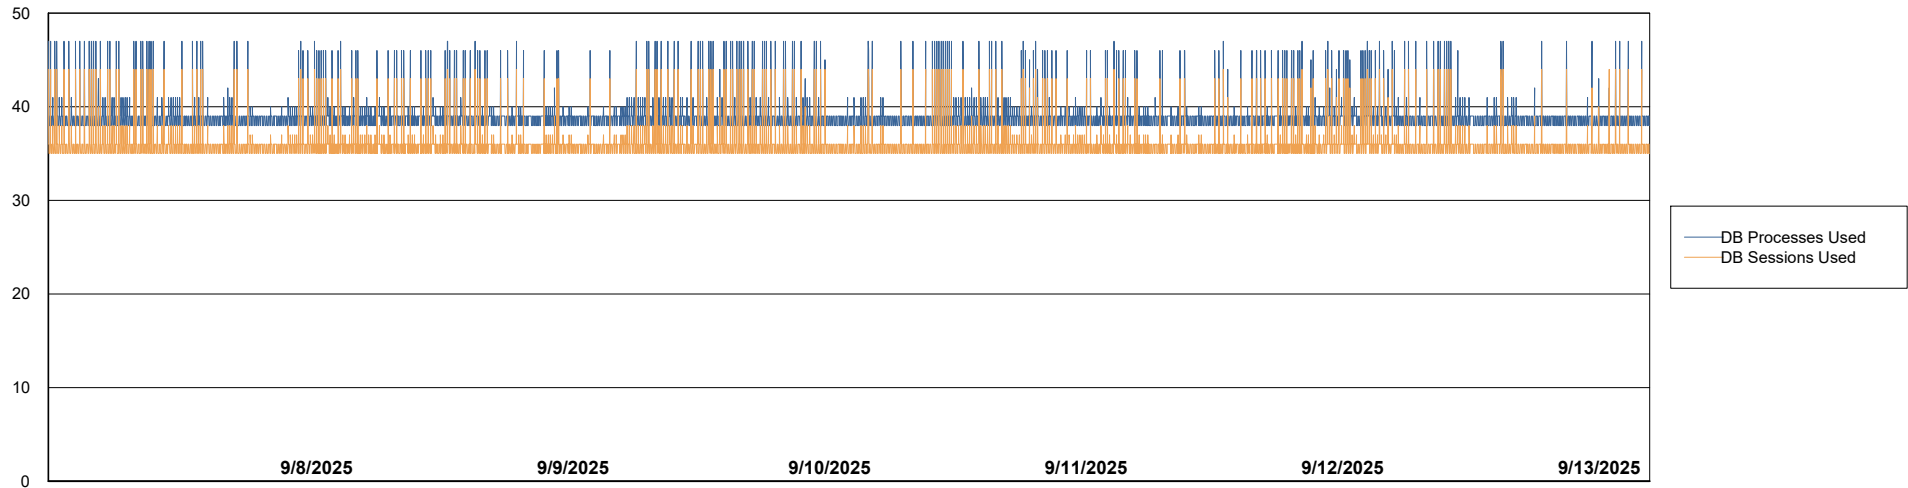

Database Performance VOS_PRD_ABSORA2-2022_HSBABS1

DB Processes Max 1,000