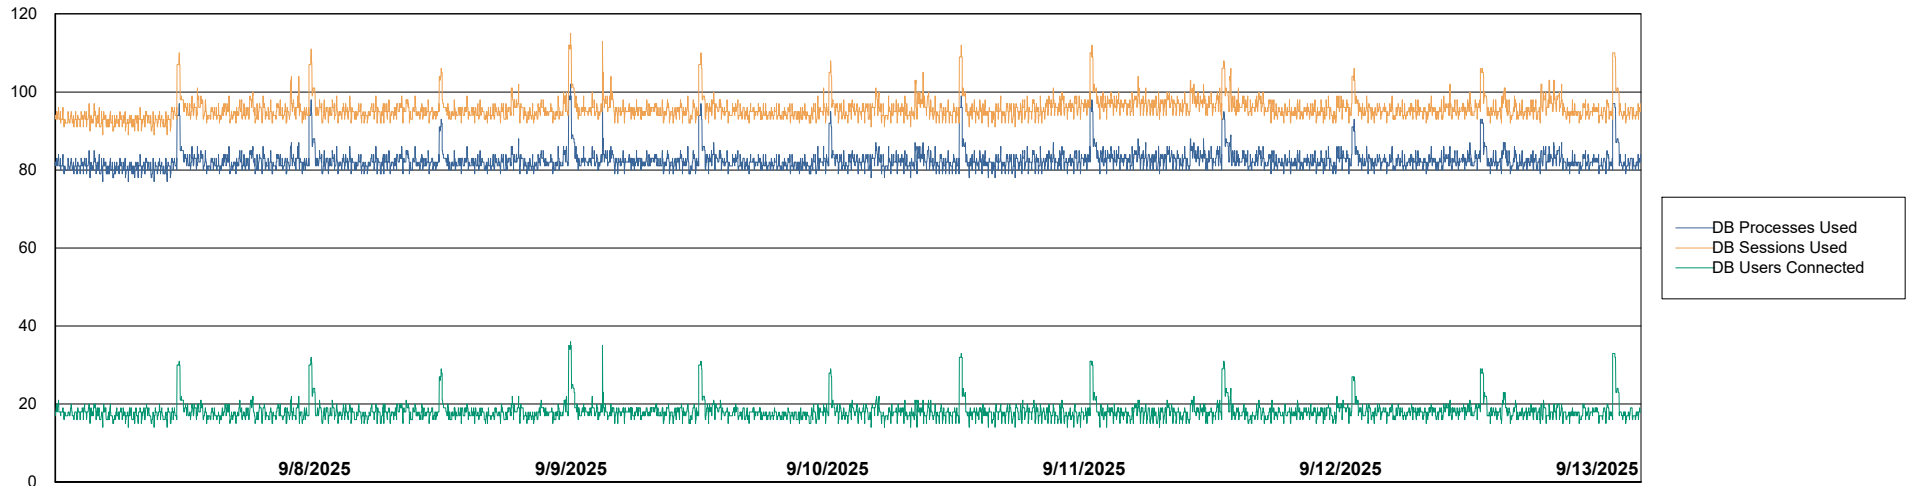

Weekly SLA Customer Report

Customer VOS_Production
Database ID 143

Database Performance VOS_PRD_ABSBI-2018_ABS1

Weekly SLA Customer Report

Customer VOS_Production
Database ID 143

Database Performance VOS_PRD_ABSBI-2025_ABS1