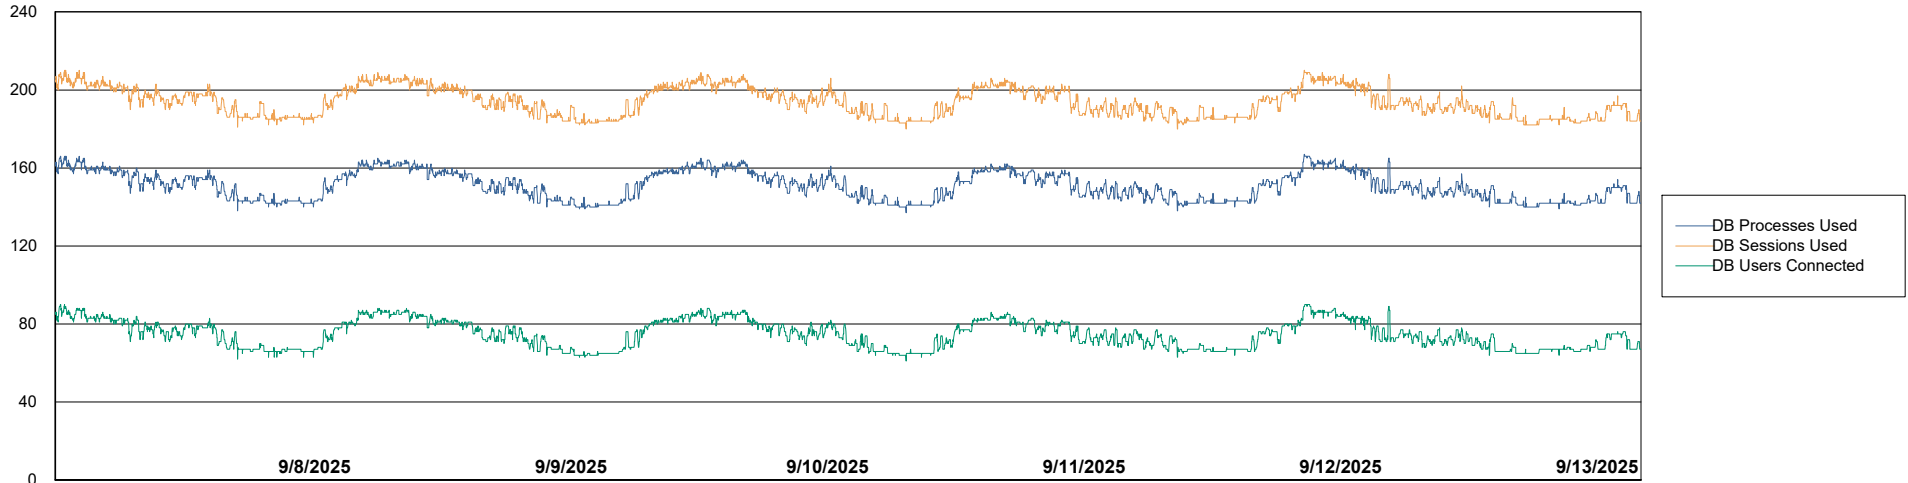

Database Performance SGS_PRD_ABS-DB16_ABS1