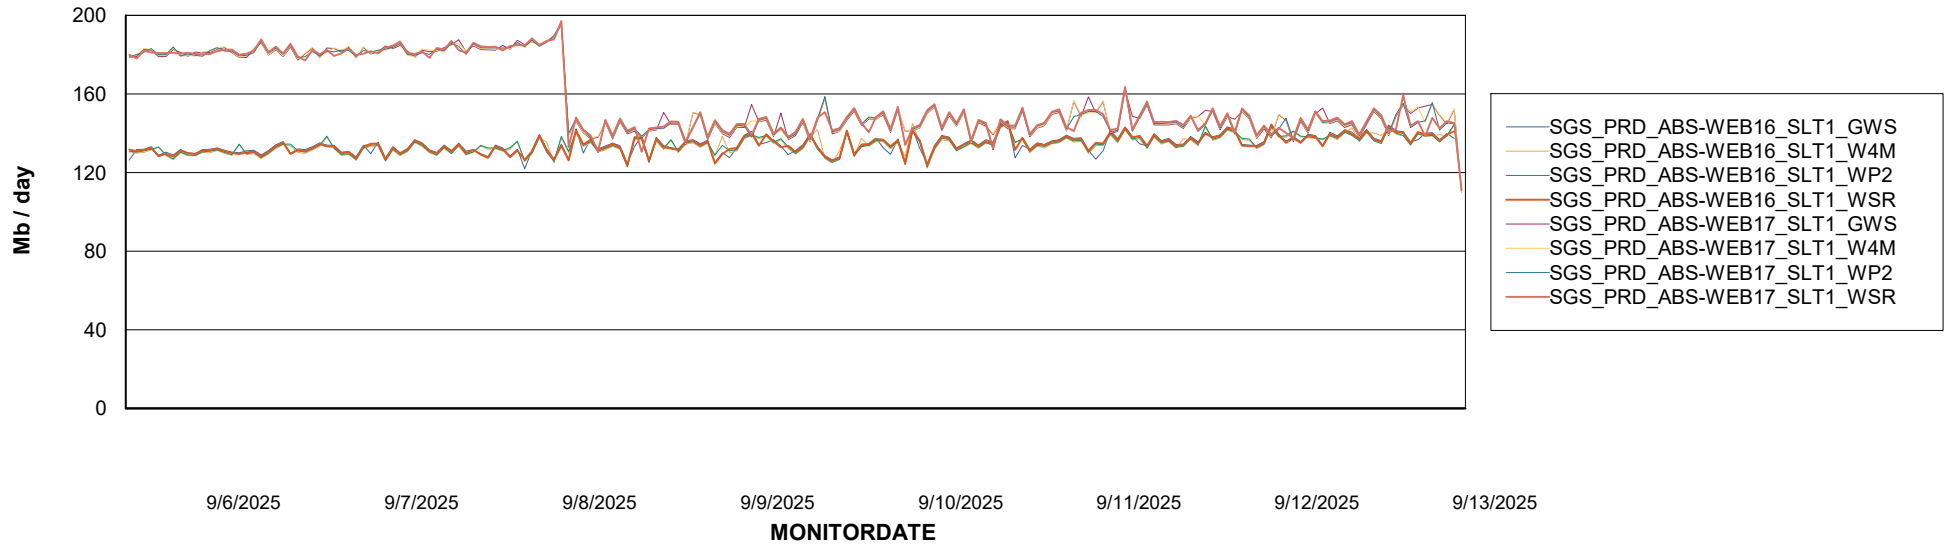

ABSSolute Web Component Services

Avg memory used per ABS Web component