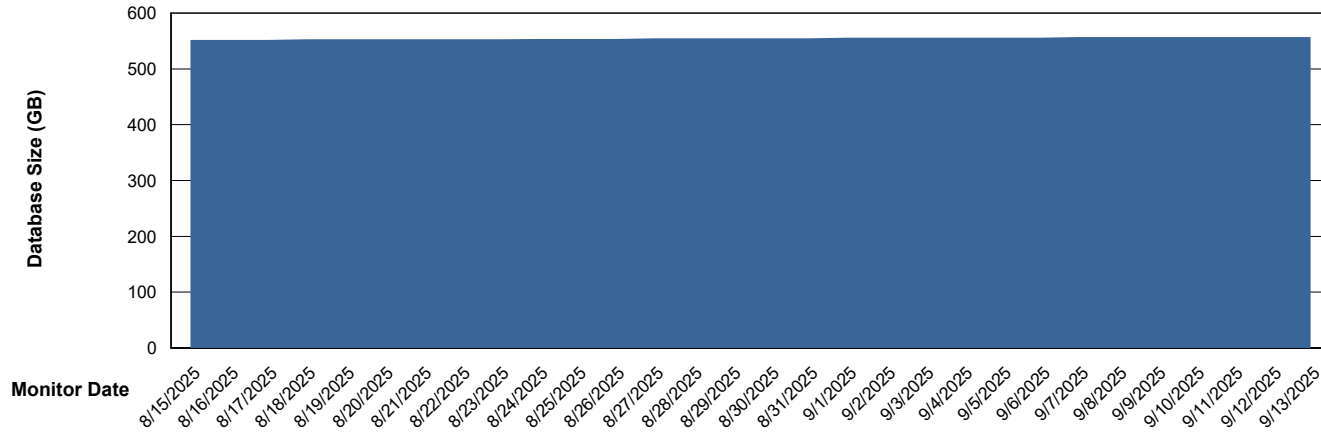

DATABASE SIZE SGS_PRD_ABS-DB16_ABS1

Database growth over last month