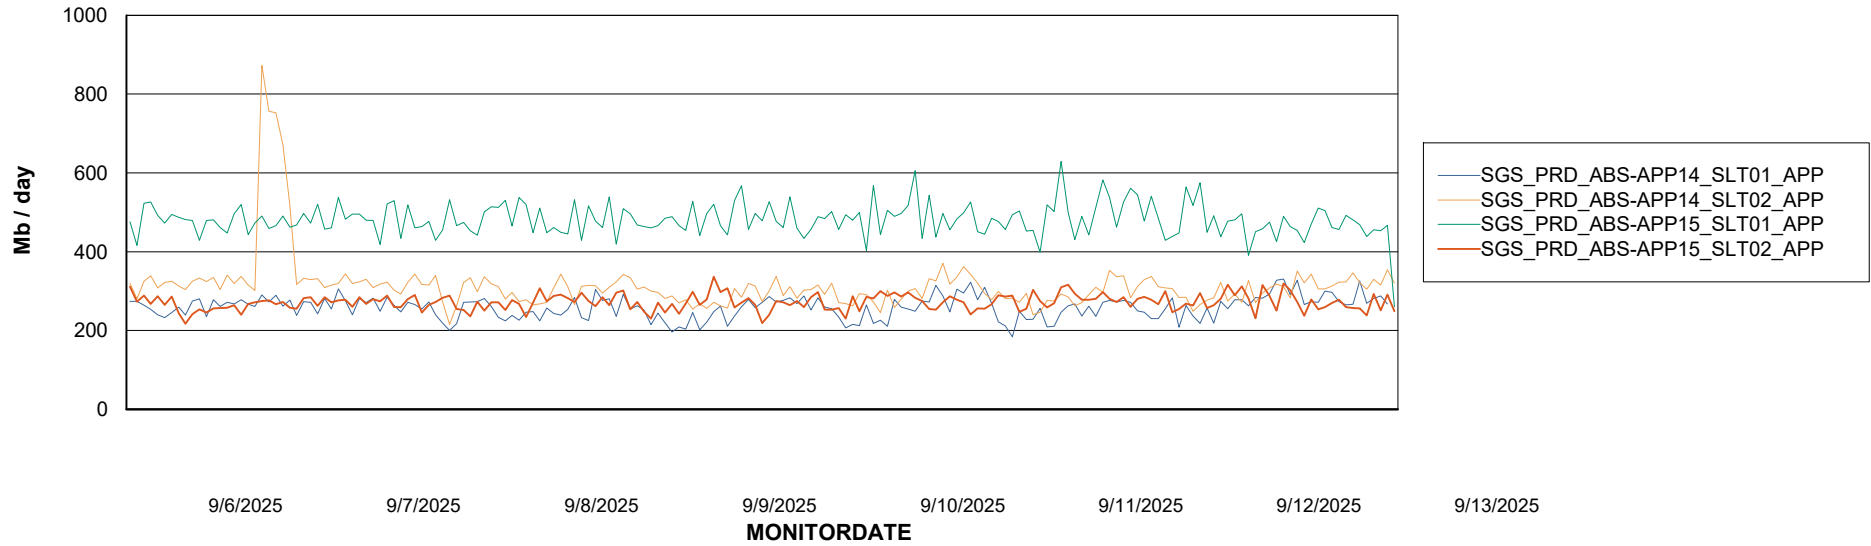

ABSSolute Application Server Services

Avg memory used per ABS Server Service