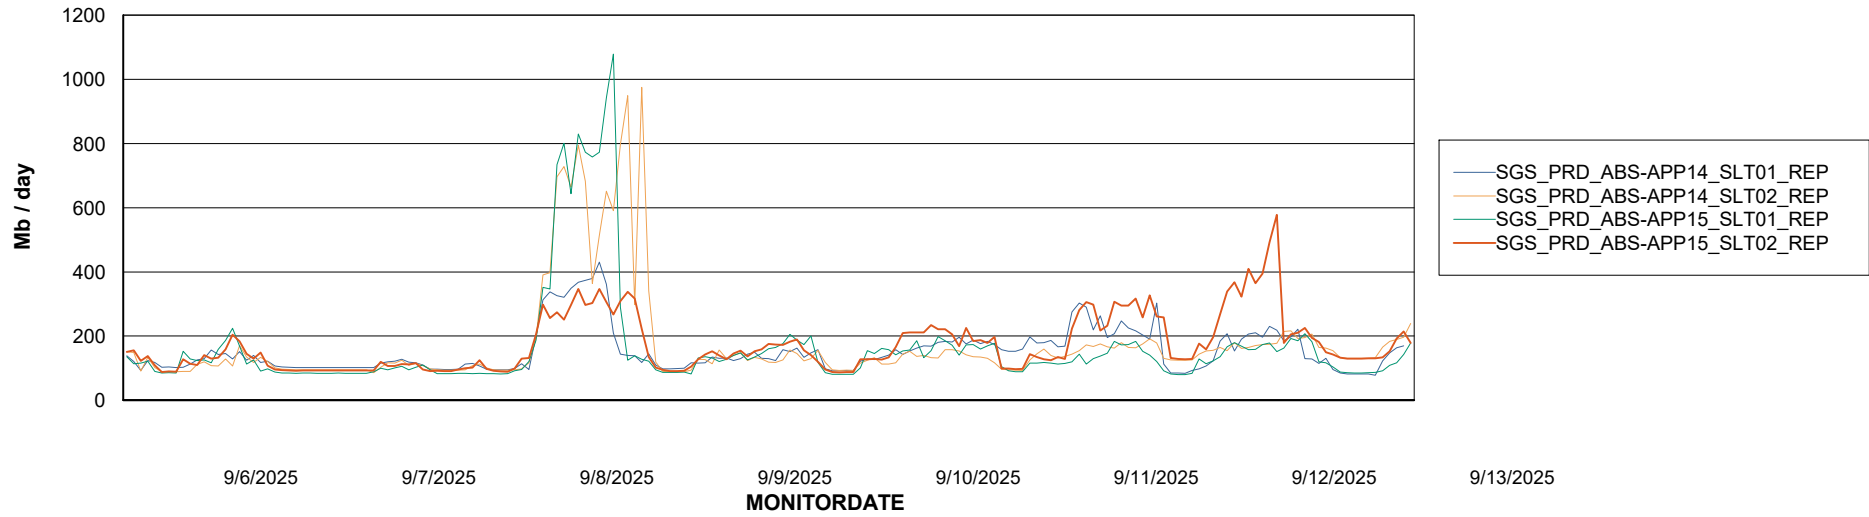

ABSSolute Application ReportServer Services

Avg memory used per ReportServer Service