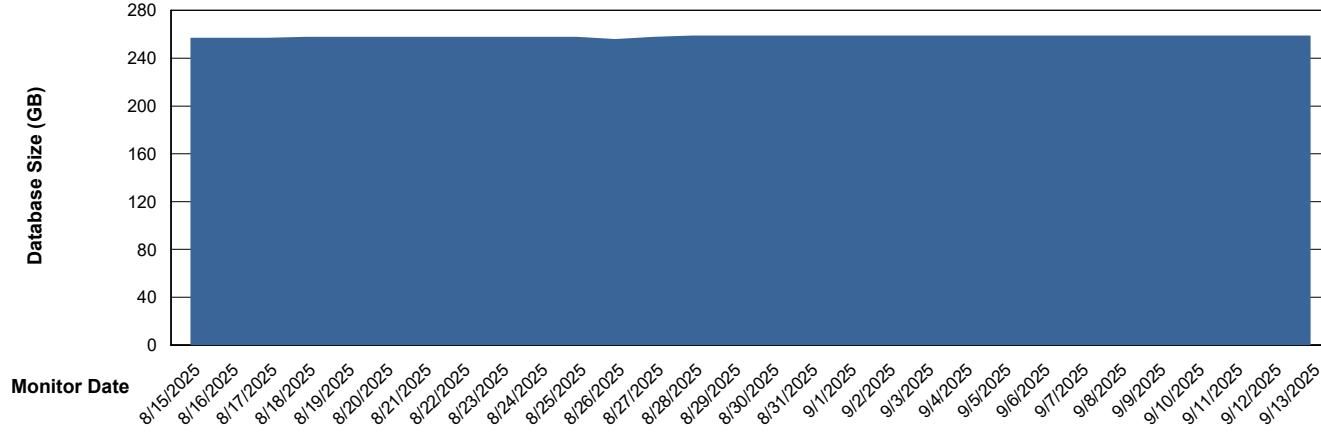

DATABASE SIZE SGS_PRD_ABS-BI02_ABS1

Database growth over last month