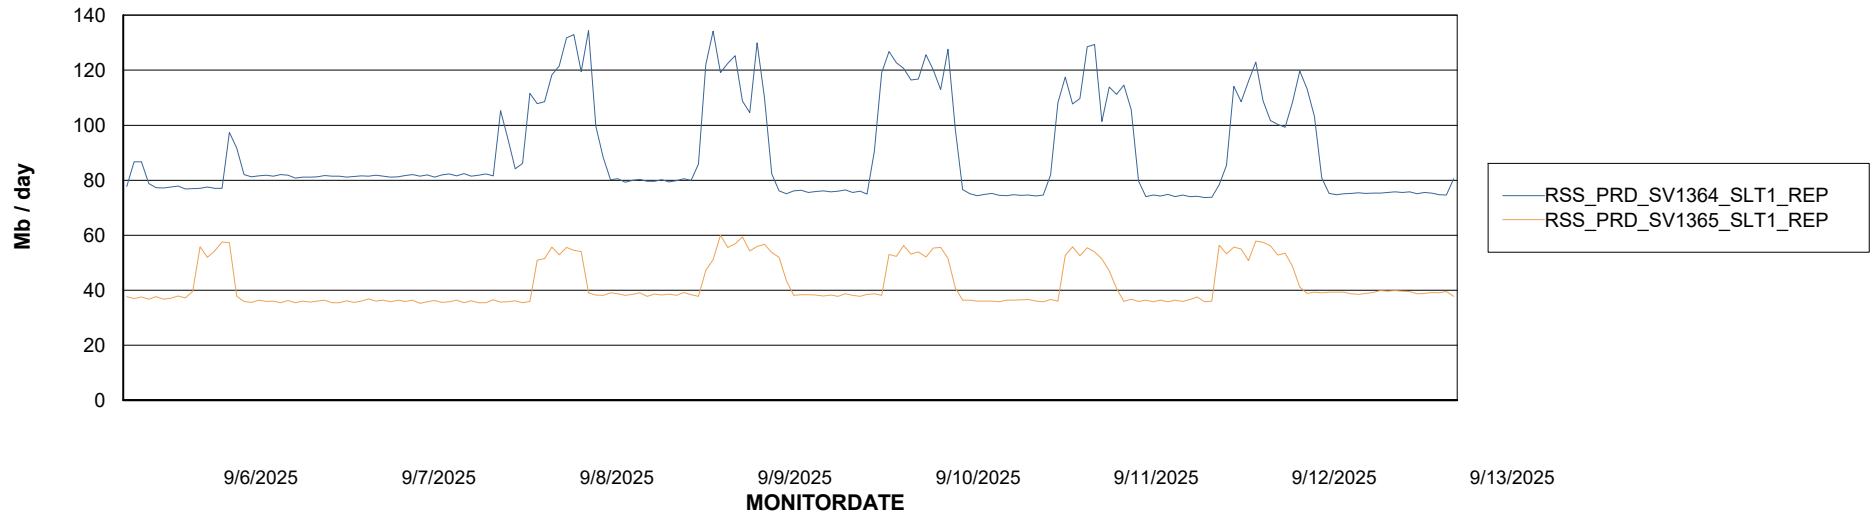

Avg memory used per ABS Server Service

Avg users per day per ABS server

Weekly SLA Customer Report

Customer RSS Production
Database ID 52

ABSSolute Application ReportServer Services

Avg memory used per ReportServer Service