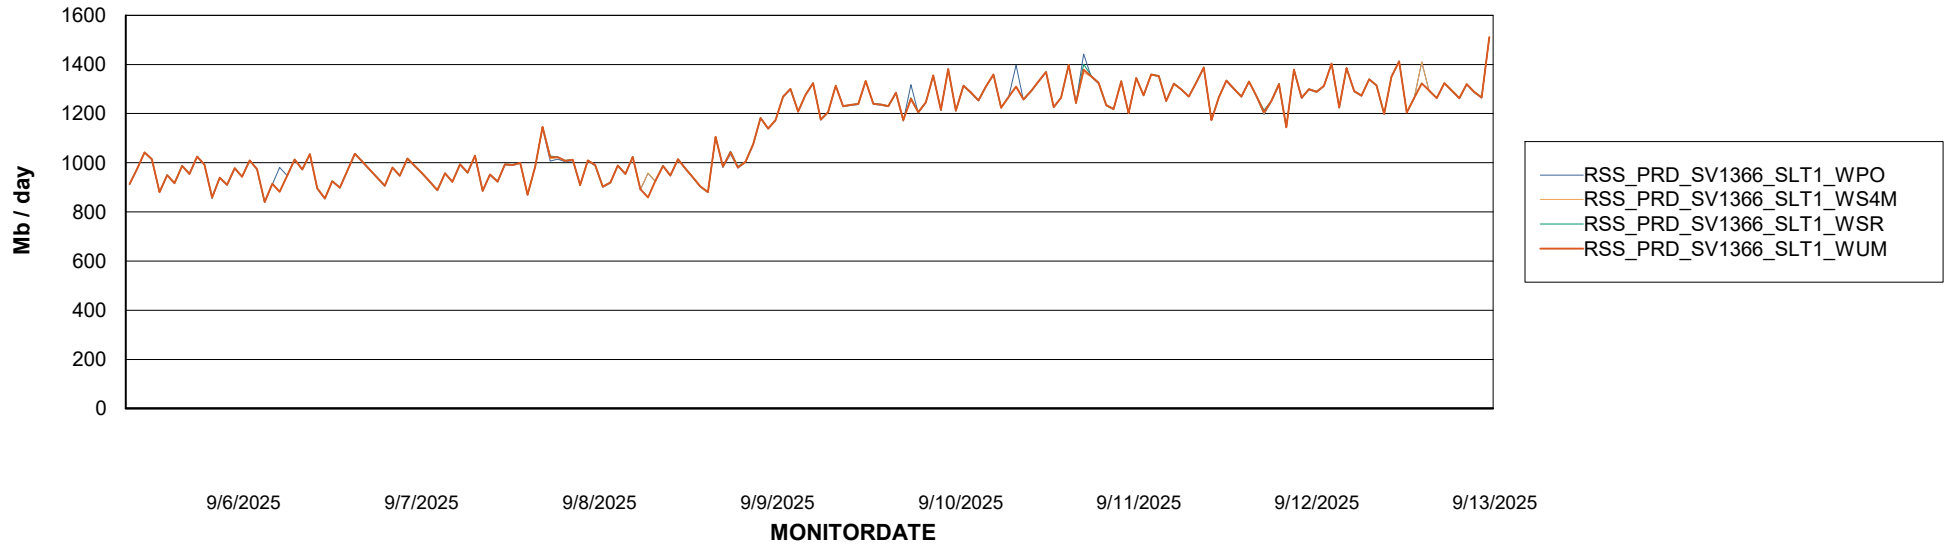

ABSSolute Web Component Services

Avg memory used per ABS Web component