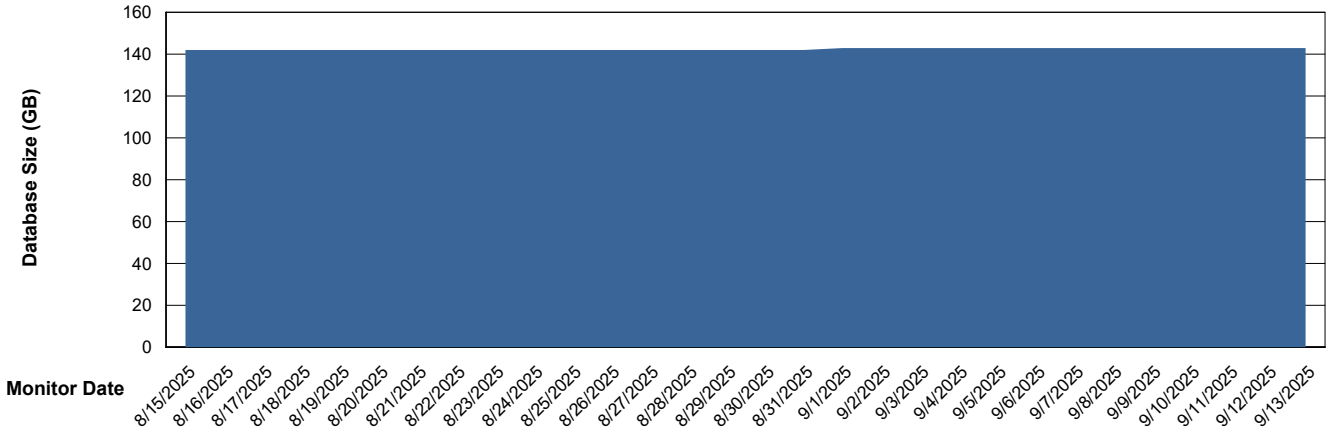

Weekly SLA Customer Report

Customer RSS Production
Database ID 52

Database Performance RSS_PRD_SV1364_PRD_ABS1

Weekly SLA Customer Report

Customer RSS Production
Database ID 52

Database Performance RSS_PRD_SV1365_PRD_HSBABS1

DB Processes Max 300

Weekly SLA Customer Report

Customer RSS Production
 Database ID 52

DATABASE SIZE RSS_PRD_SV1364_PRD_ABS1

Database growth over last month

Database Tablespace RSS_PRD_SV1364_PRD_ABS1

Date	Tablespace Name	Filesize (Gb)	Usedsize (Gb)	Percentage free
9/13/2025	ABSDATA	71	59	18
	INDX	95	79	17
9/12/2025	ABSDATA	71	59	18
	INDX	95	79	17
9/11/2025	ABSDATA	71	59	18
	INDX	95	79	17
9/10/2025	ABSDATA	71	59	18
	INDX	95	79	17
9/9/2025	ABSDATA	71	59	18
	INDX	95	79	17
9/8/2025	ABSDATA	71	59	18
	INDX	95	79	17
9/7/2025	ABSDATA	71	59	18
	INDX	95	79	17

Weekly SLA Customer Report

Customer RSS Production
Database ID 52

Standby Database Health RSS Production

Recovery lag for last 7 days

Weekly SLA Customer Report

Customer RSS Production
Database ID 52

ABSSolute Application Server Services