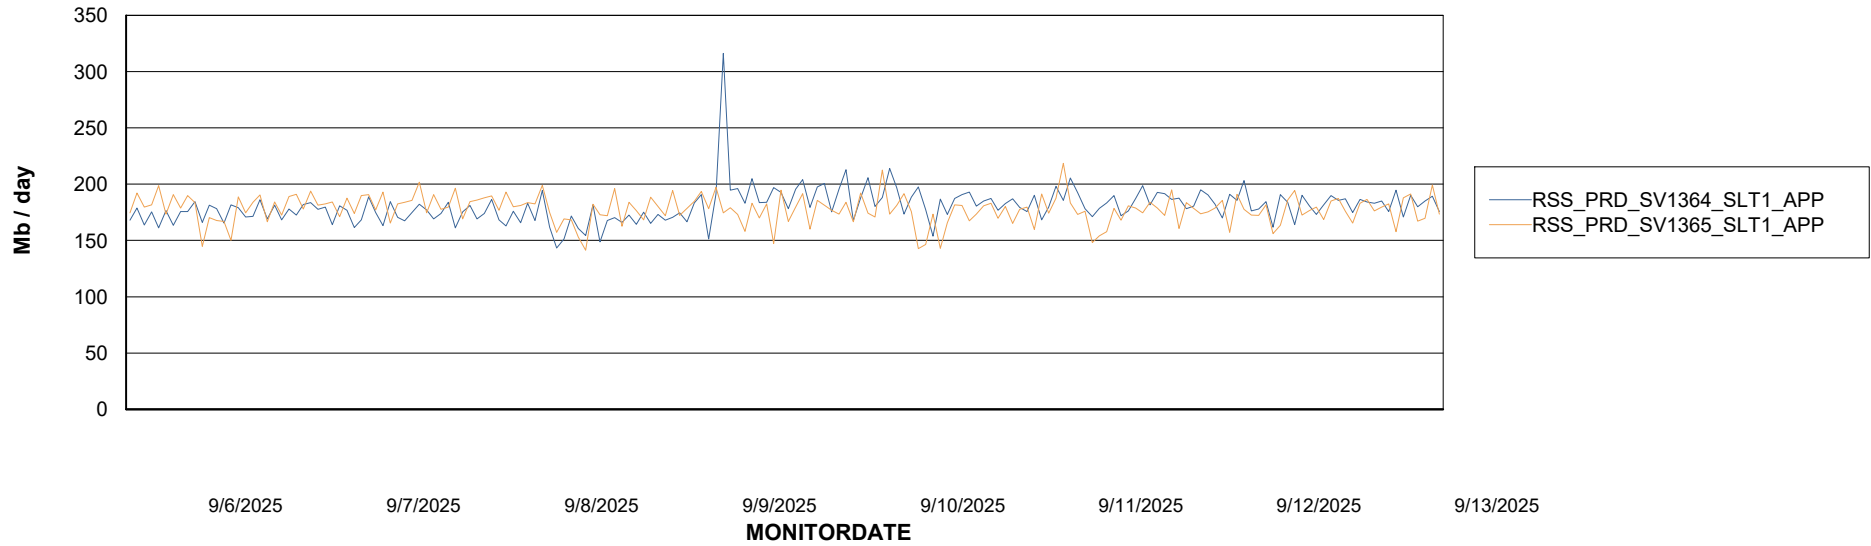

ABSSolute Application Server Services

Avg memory used per ABS Server Service