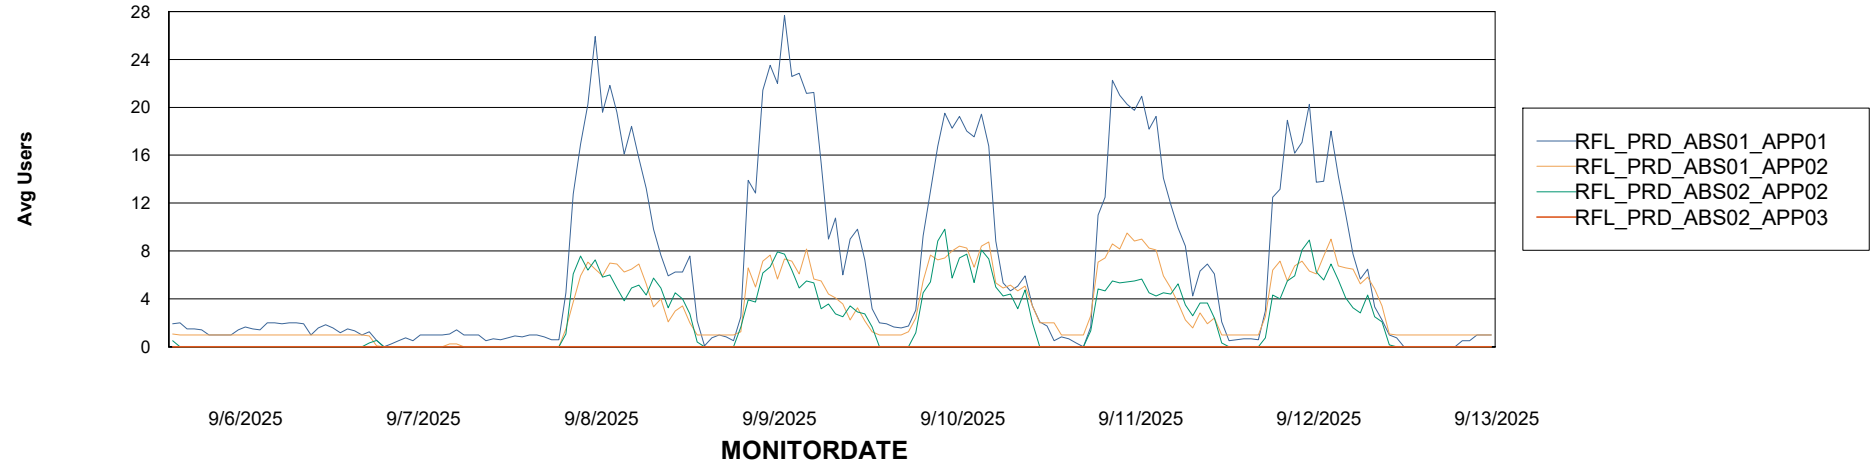

Avg users per day per ABS server