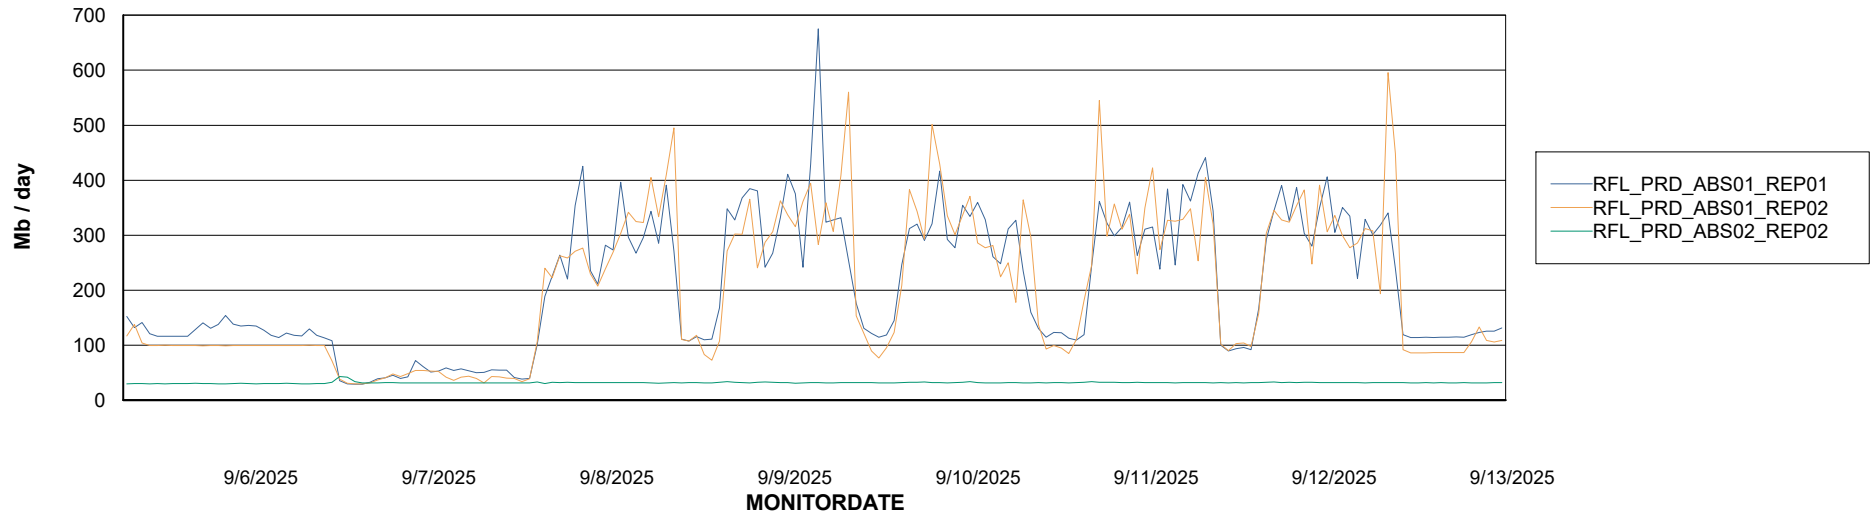

Avg memory used per ABS Server Service

Avg users per day per ABS server

Weekly SLA Customer Report

Customer RFL_Production
Database ID 36

ABSSolute Application ReportServer Services

Avg memory used per ReportServer Service