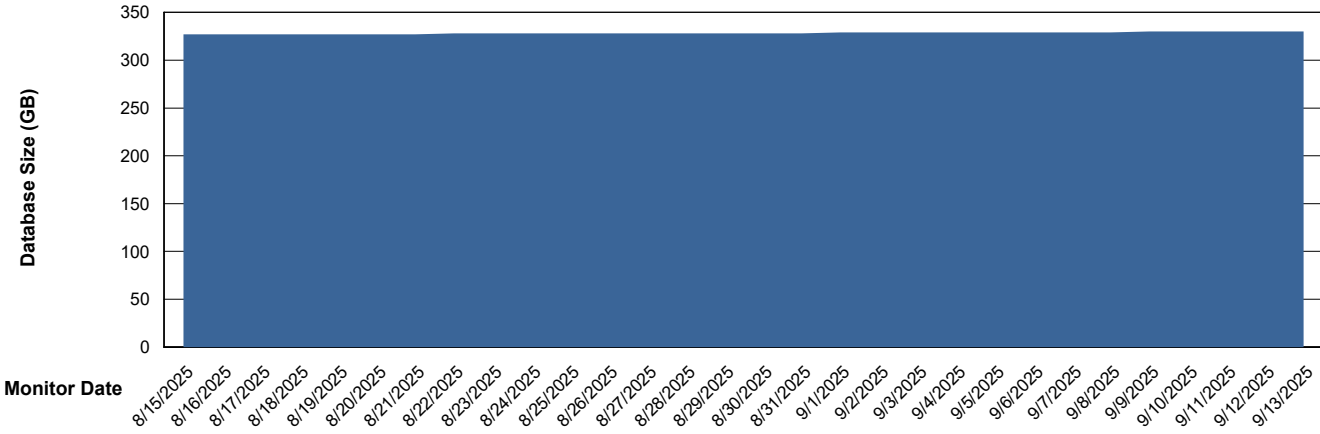

DB Processes Max 1,000

Weekly SLA Customer Report

Customer RFL_Production
 Database ID 36

DATABASE SIZE RFL_PRD_ABS01_DB

Database growth over last month

Database Tablespace RFL_PRD_ABS01_DB

Date	Tablespace Name	Filesize (Gb)	Usedsize (Gb)	Percentage free
9/13/2025	ABSDATA	121	91	24
	INDX	269	222	17
9/12/2025	ABSDATA	121	91	24
	INDX	269	222	17
9/11/2025	ABSDATA	121	91	24
	INDX	269	222	17
9/10/2025	ABSDATA	121	91	25
	INDX	269	222	17
9/9/2025	ABSDATA	121	91	25
	INDX	269	222	17
9/8/2025	ABSDATA	121	91	25
	INDX	269	222	18
9/7/2025	ABSDATA	121	91	25
	INDX	269	222	18

Weekly SLA Customer Report

Customer RFL_Production
Database ID 36

Standby Database Health RFL_Production

Recovery lag for last 7 days

Weekly SLA Customer Report

Customer RFL_Production
Database ID 36

ABSSolute Application Server Services