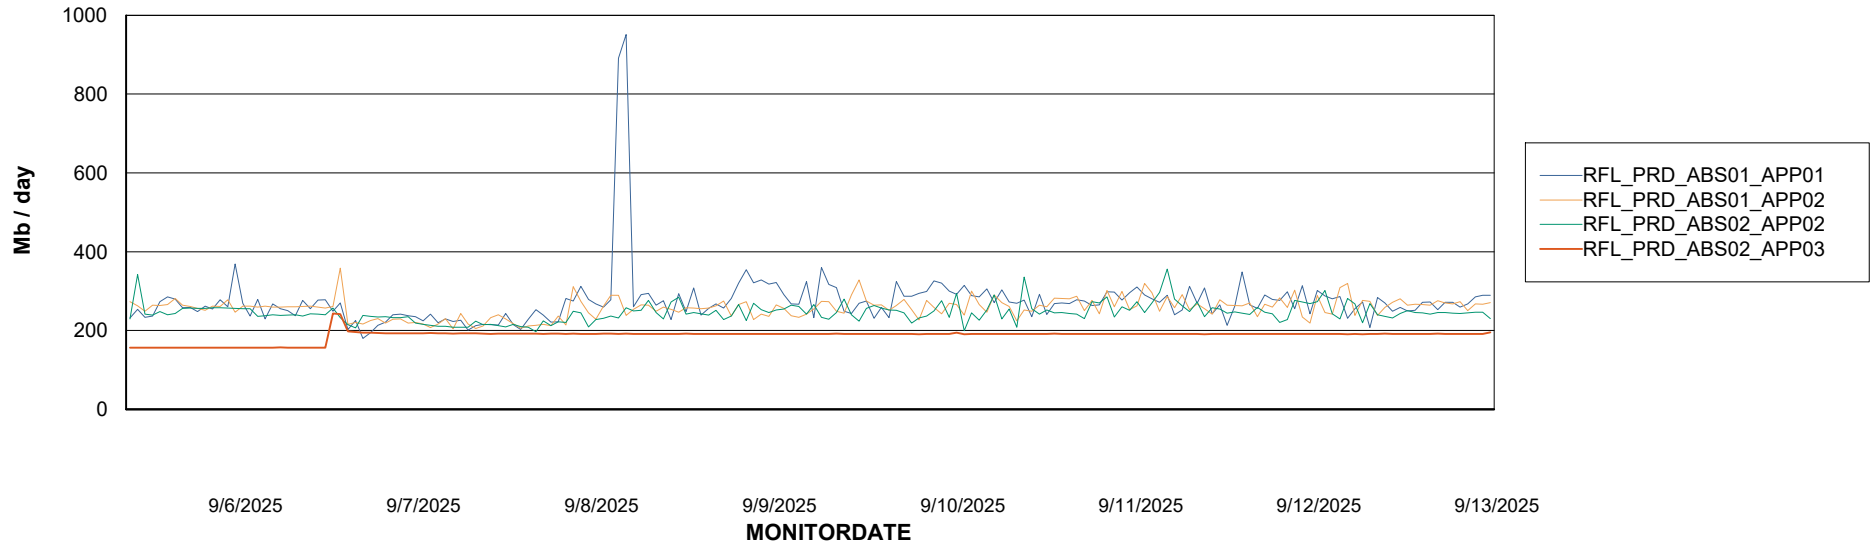

ABSSolute Application Server Services

Avg memory used per ABS Server Service