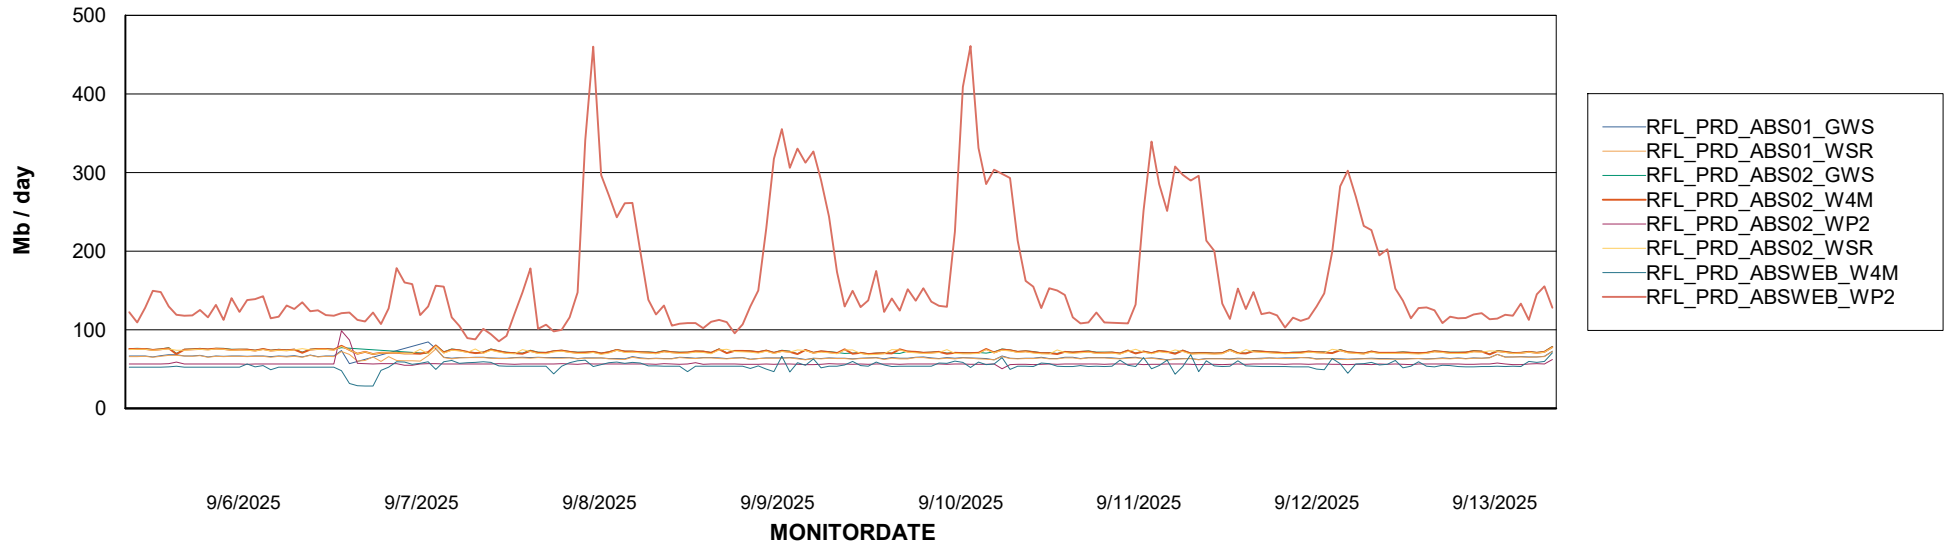

ABSSolute Web Component Services

Avg memory used per ABS Web component