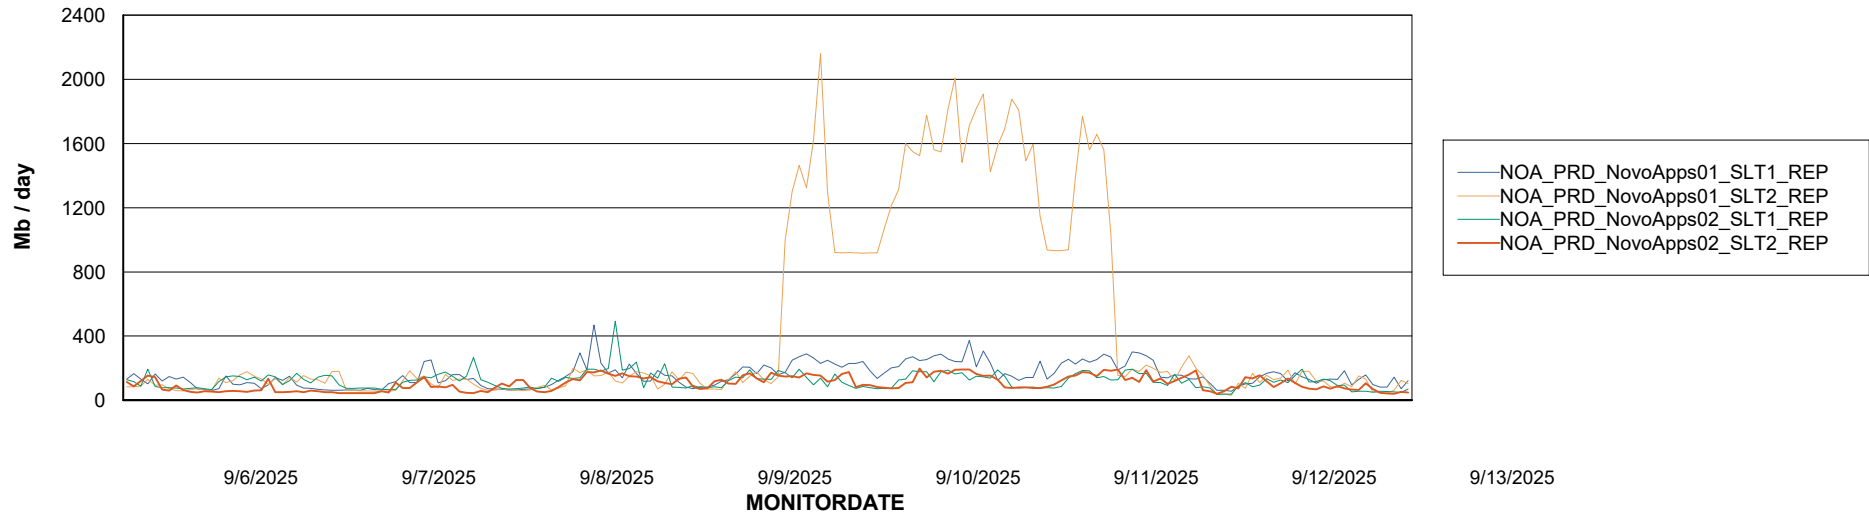

ABSSolute Application ReportServer Services

Avg memory used per ReportServer Service