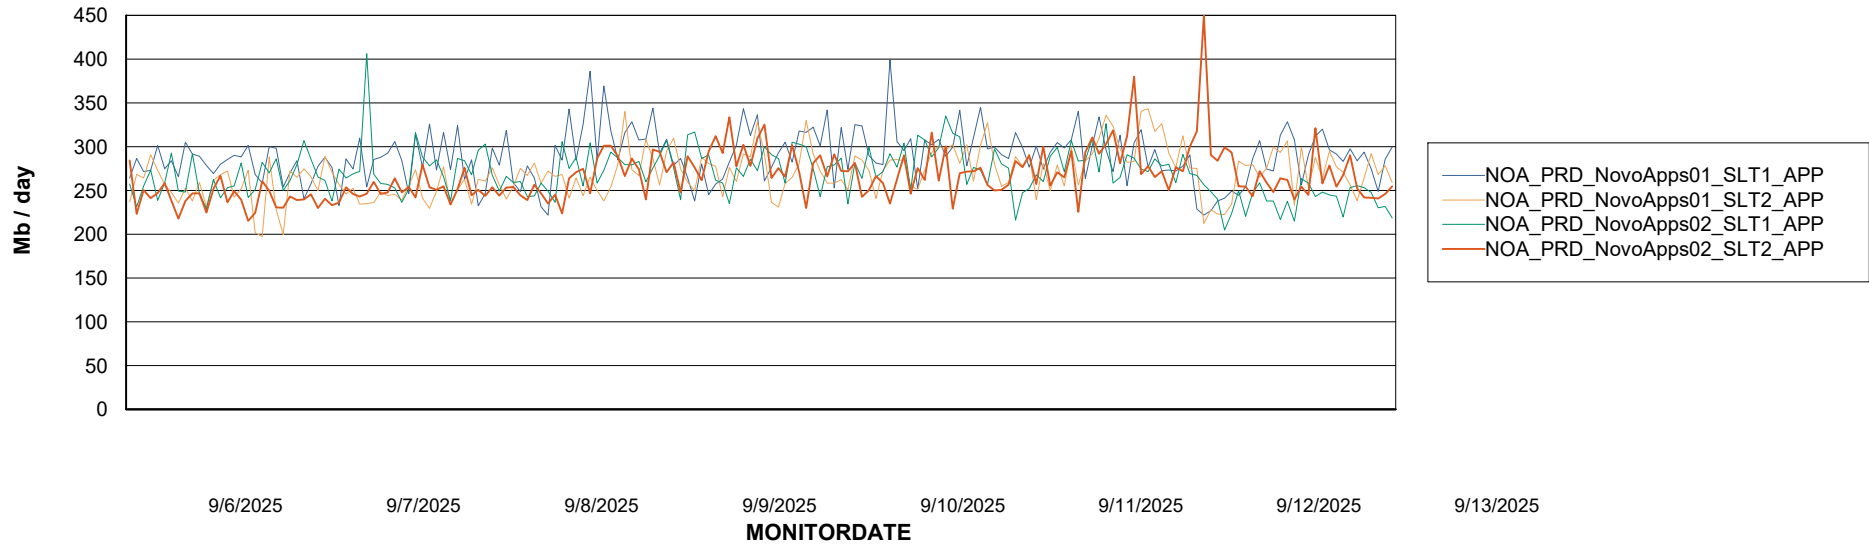

ABSSolute Application Server Services

Avg memory used per ABS Server Service