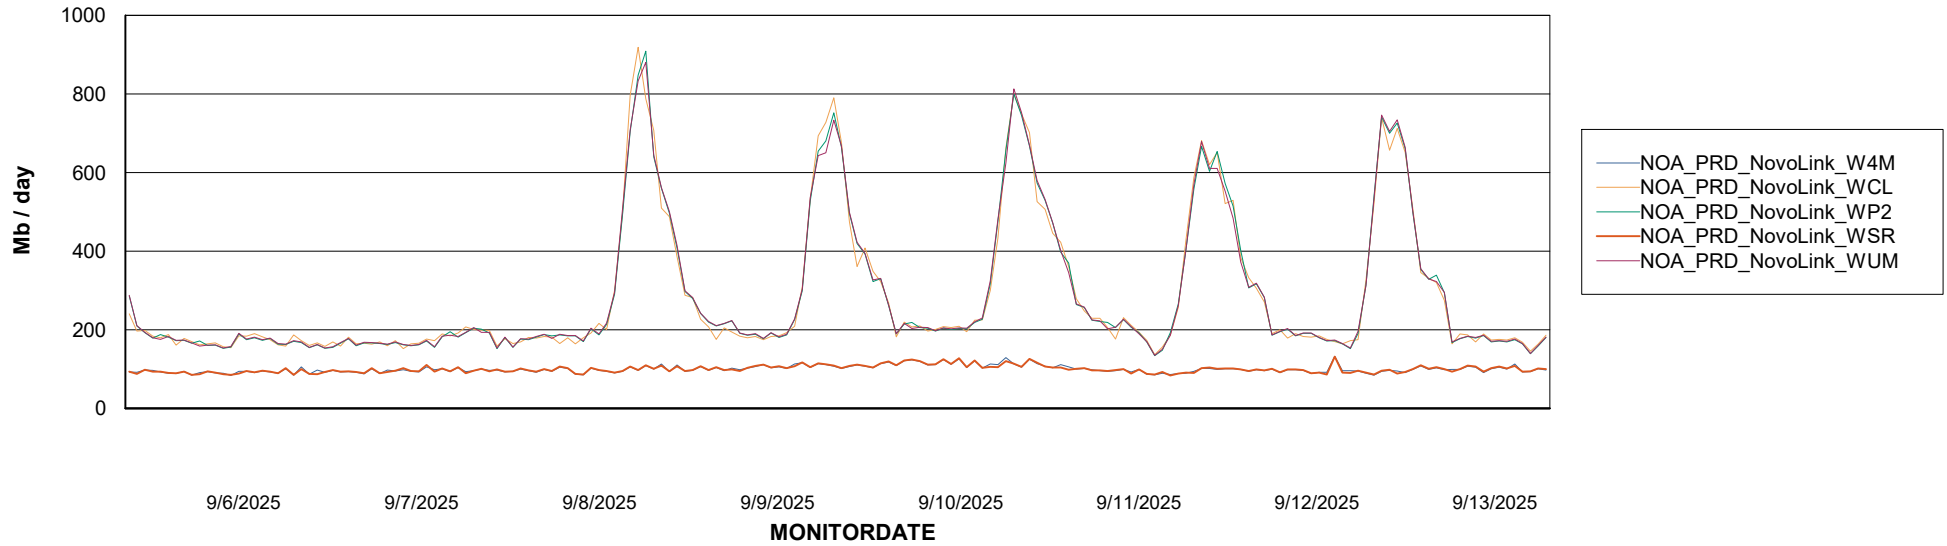

ABSSolute Web Component Services

Avg memory used per ABS Web component