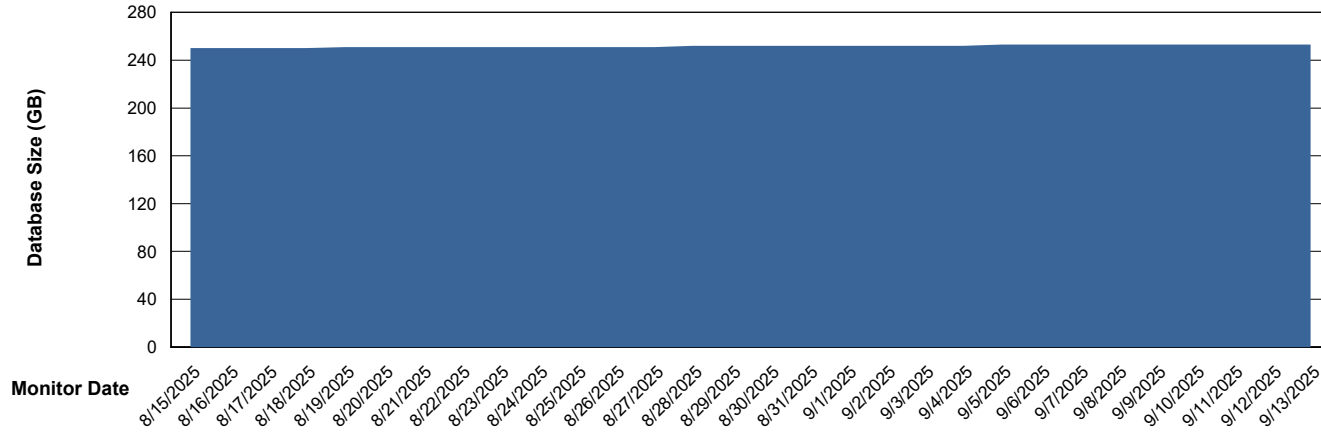

DATABASE SIZE NOA_PRD_NHSBI_ABS1

Database growth over last month