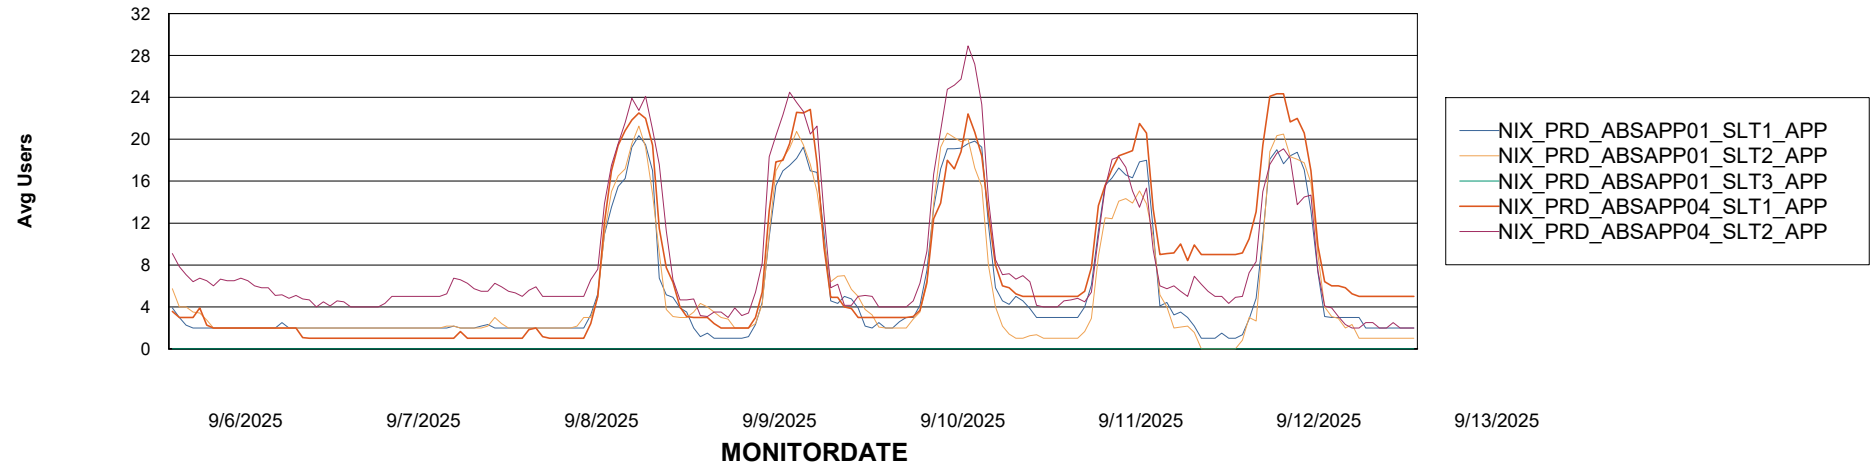

Avg users per day per ABS server