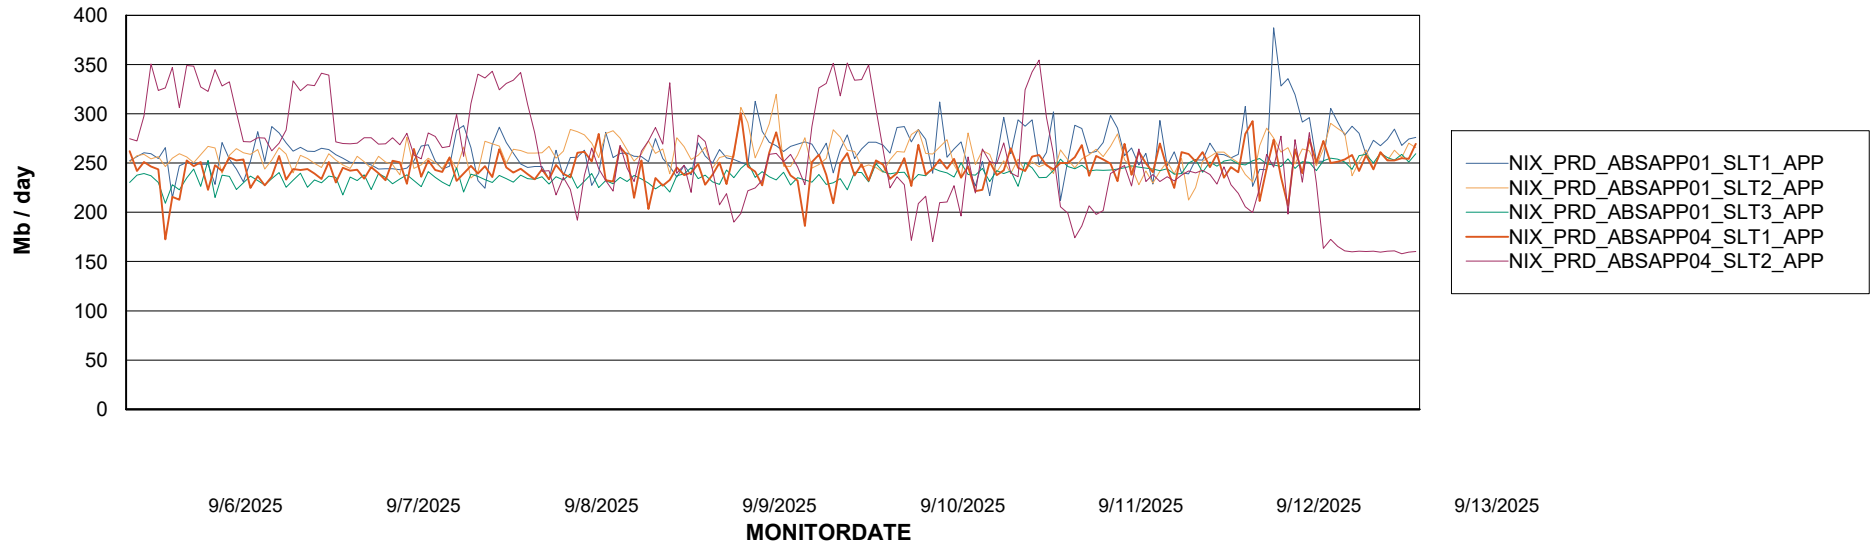

ABSSolute Application Server Services

Avg memory used per ABS Server Service