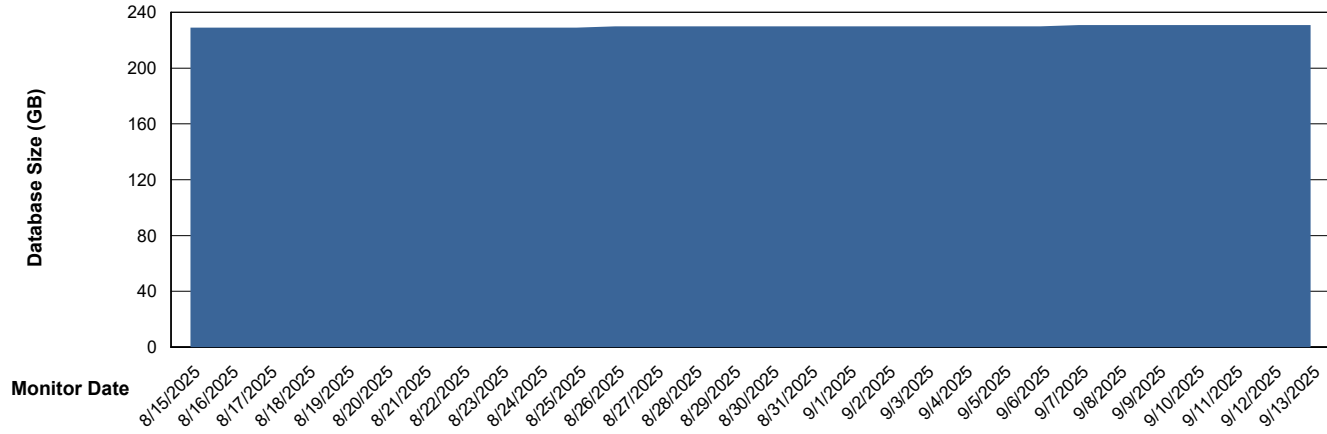

DATABASE SIZE NIX_PRD_ABSBI_ABS1

Database growth over last month