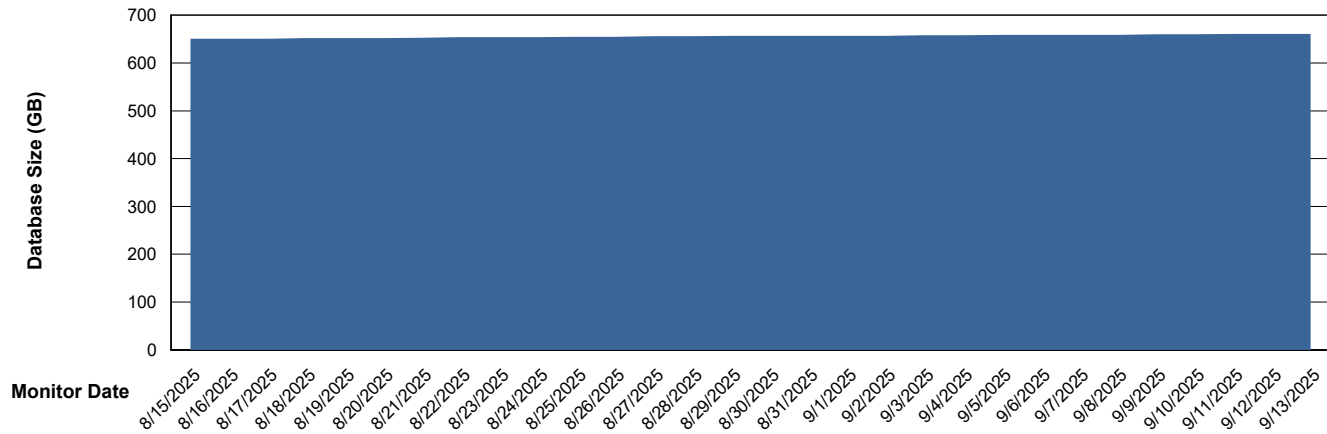

DATABASE SIZE NIX_PRD_ABSDB01_ABS1

Database growth over last month