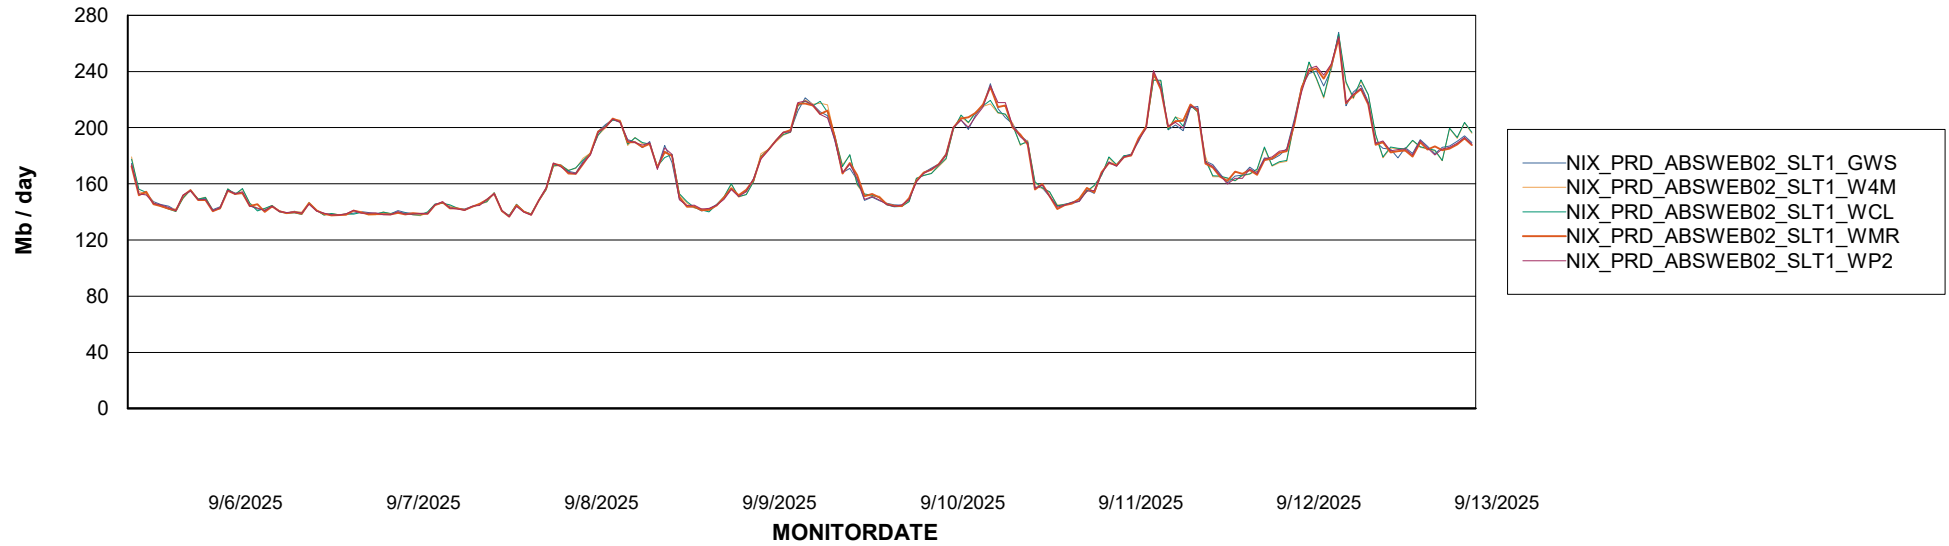

ABSolute Web Component Services

Avg memory used per ABS Web component