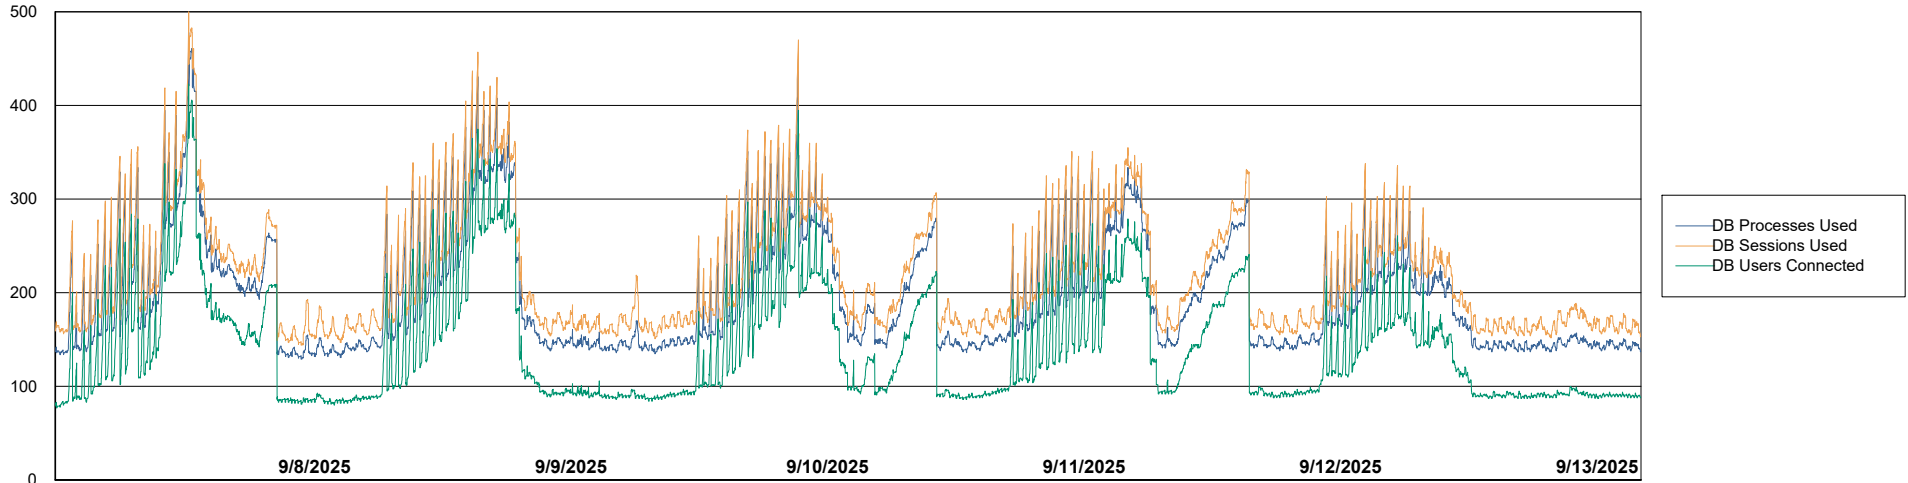

Weekly SLA Customer Report

Customer NIX_Production
Database ID 51

Database Performance NIX_PRD_ABSBI_ABS1

Weekly SLA Customer Report

Customer NIX_Production
Database ID 51

Database Performance NIX_PRD_ABSD01_ABS1