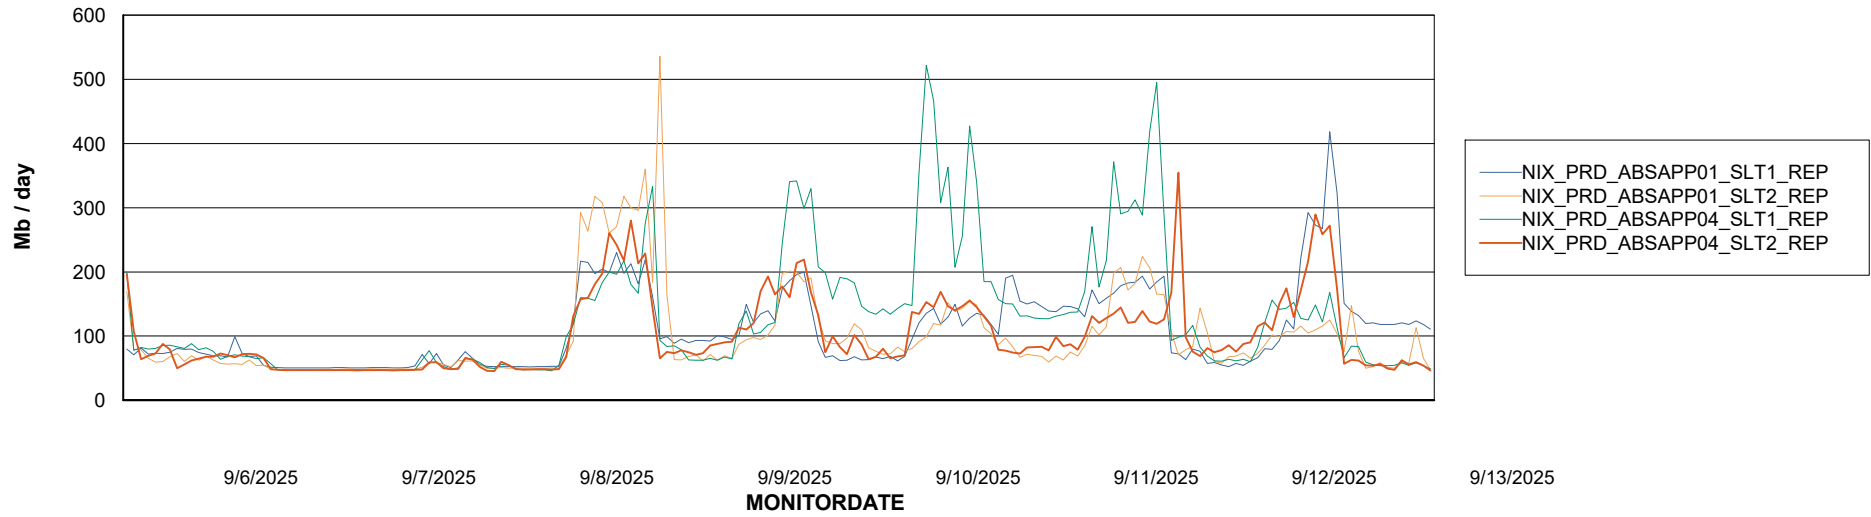

Avg memory used per ABS Server Service

Avg users per day per ABS server

Weekly SLA Customer Report

Customer NIX_Production
Database ID 51

ABSSolute Application ReportServer Services

Avg memory used per ReportServer Service