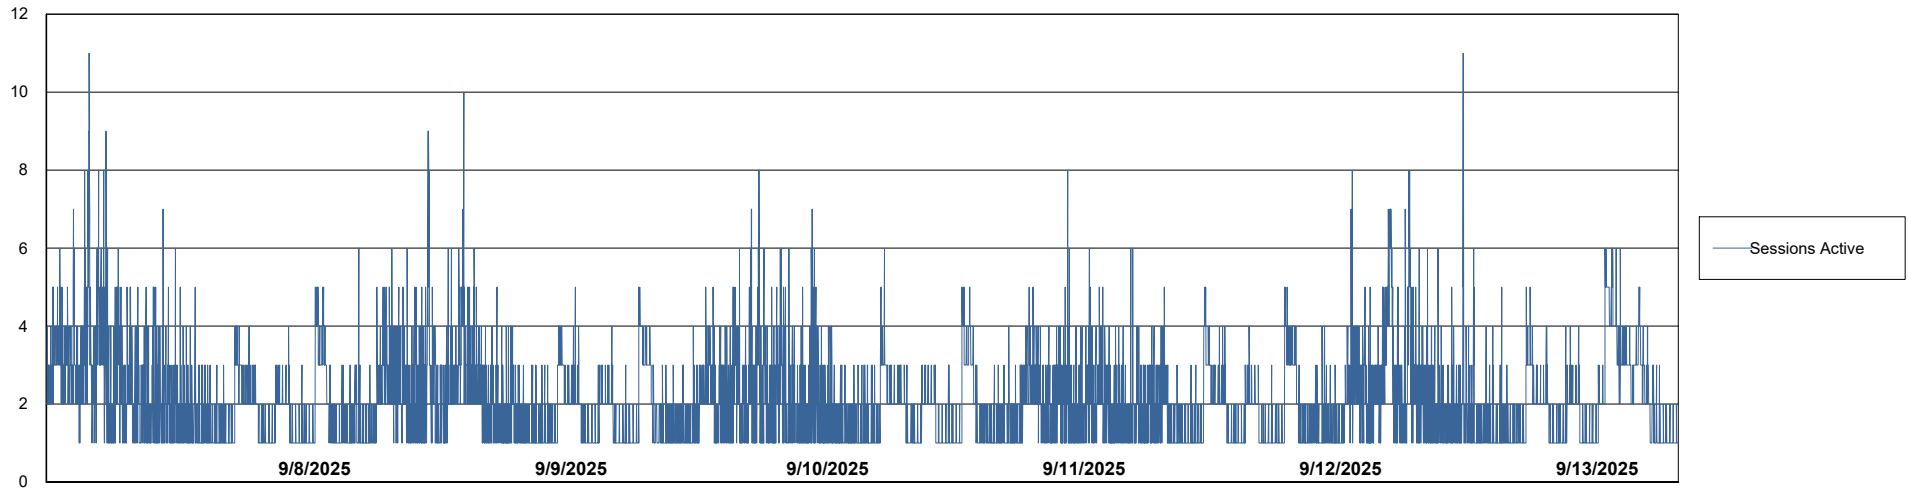

Weekly SLA Customer Report

Customer NIX_Production
Database ID 51

Database Performance NIX_PRD_ABSBI_ABS1

Weekly SLA Customer Report

Customer NIX_Production
Database ID 51

Database Performance NIX_PRD_ABSD01_ABS1