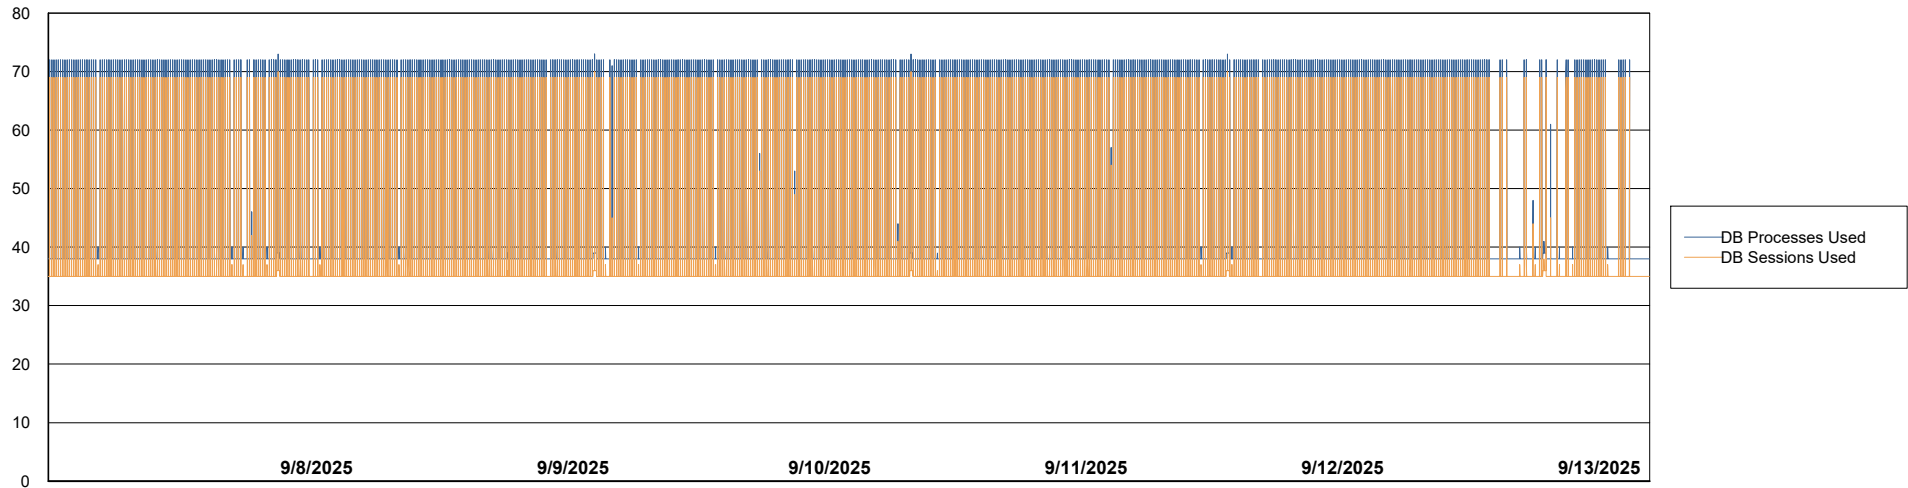

Database Performance NIX_PRD_ABSDB02_HSBABS1

DB Processes Max 300