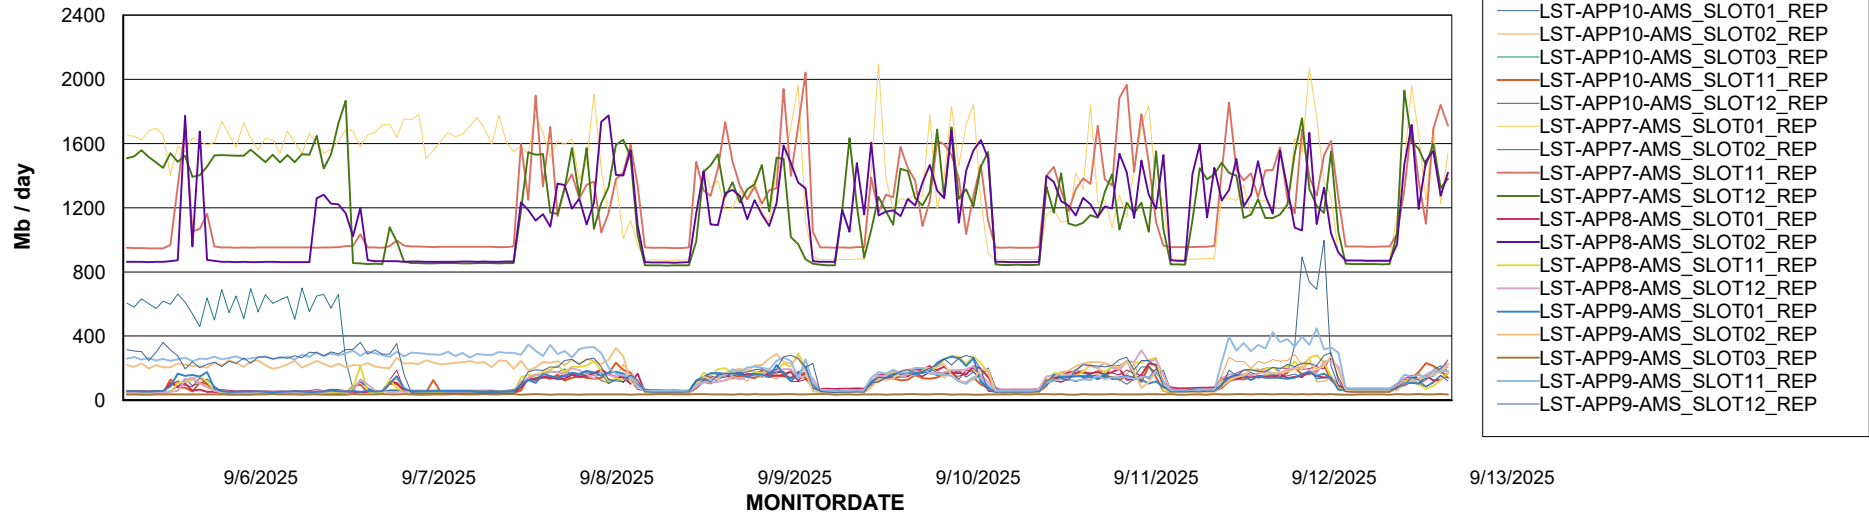

ABSSolute Application ReportServer Services

Avg memory used per ReportServer Service