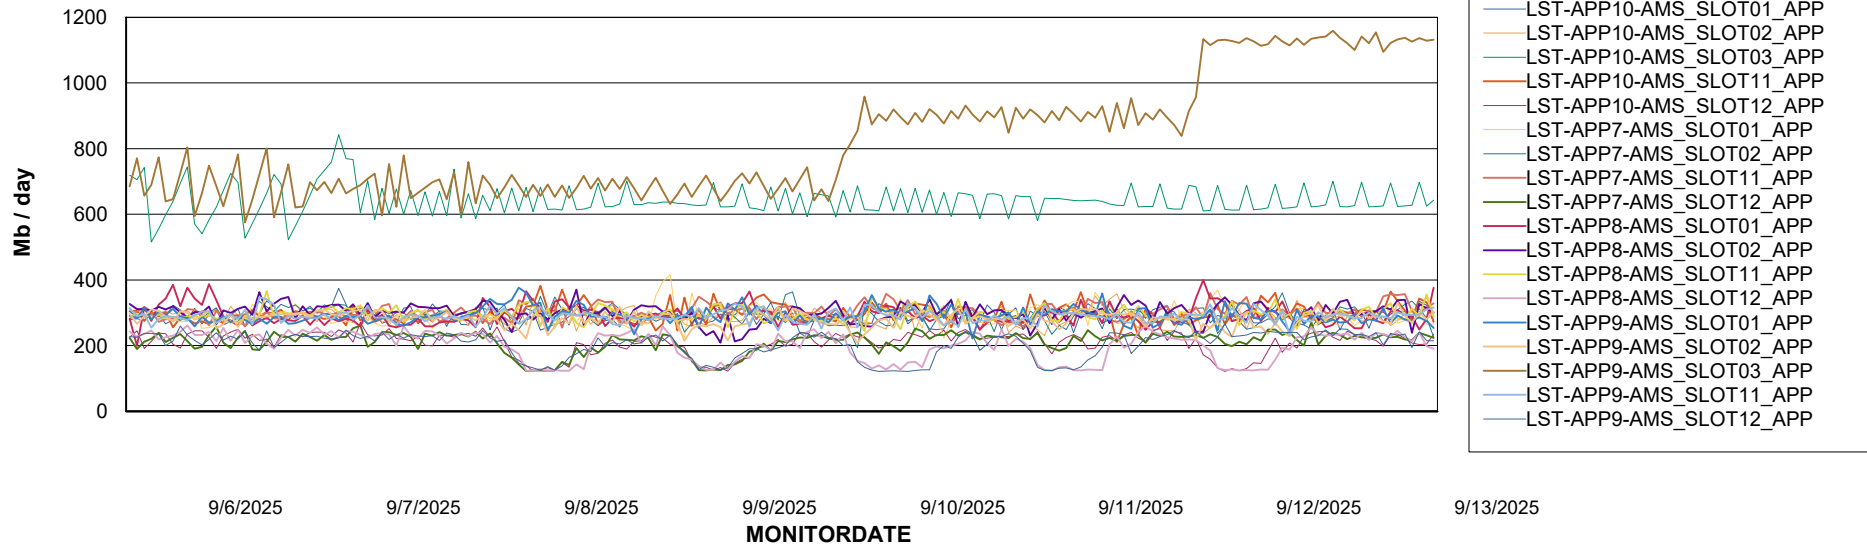

ABSSolute Application Server Services

Avg memory used per ABS Server Service