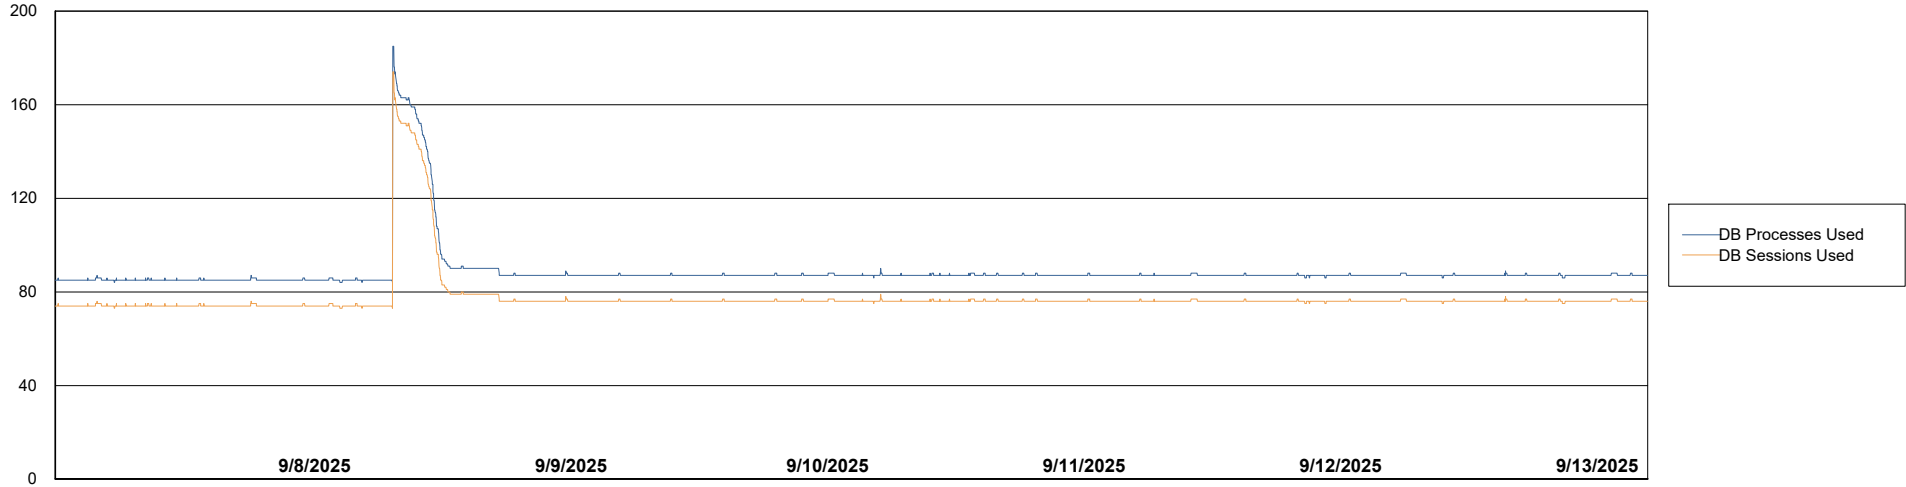

Database Performance LST-DBS8-AMS_DB_HSBABS1

DB Processes Max 1,000
DB Processes Max 0