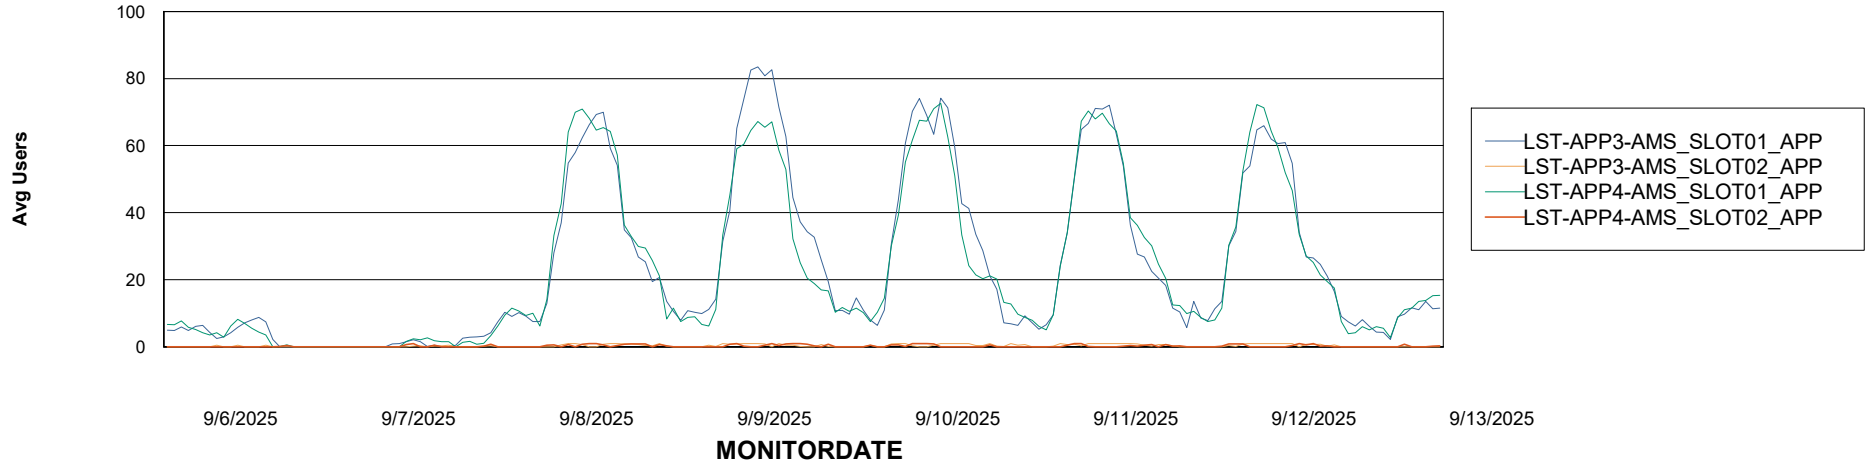

Weekly SLA Customer Report

Customer LST OCI AMS Production ABSME
Database ID 213

ABSSolute Application Server Services

Avg memory used per ABS Server Service

Avg users per day per ABS server

Weekly SLA Customer Report