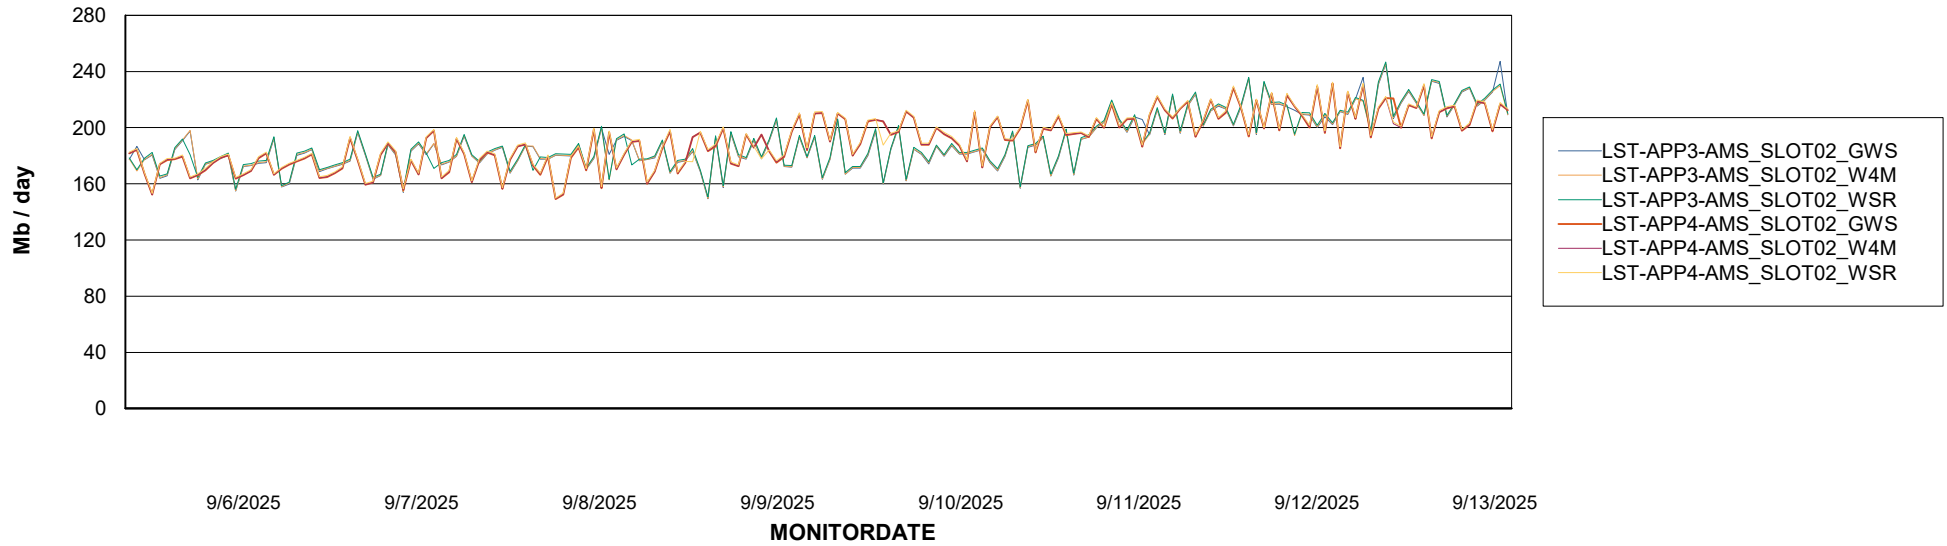

ABSSolute Web Component Services

Avg memory used per ABS Web component