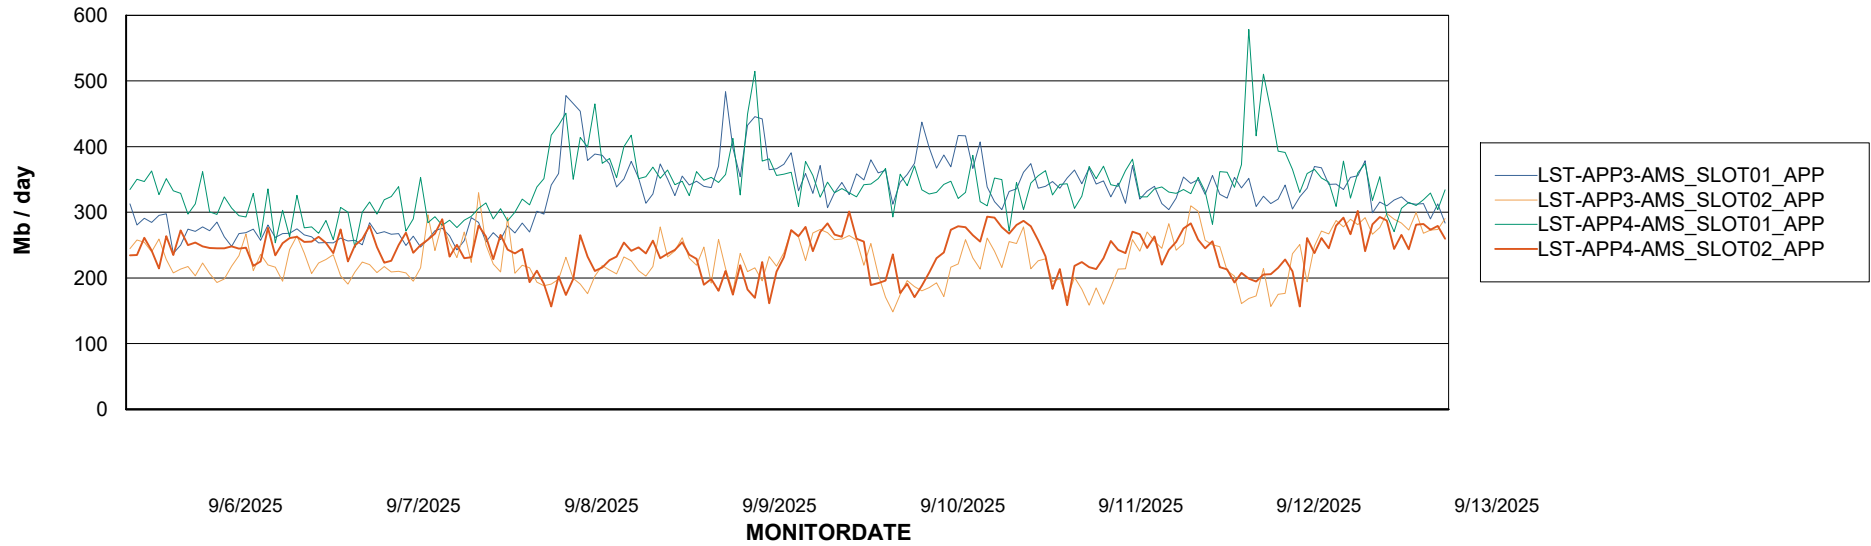

ABSSolute Application Server Services

Avg memory used per ABS Server Service