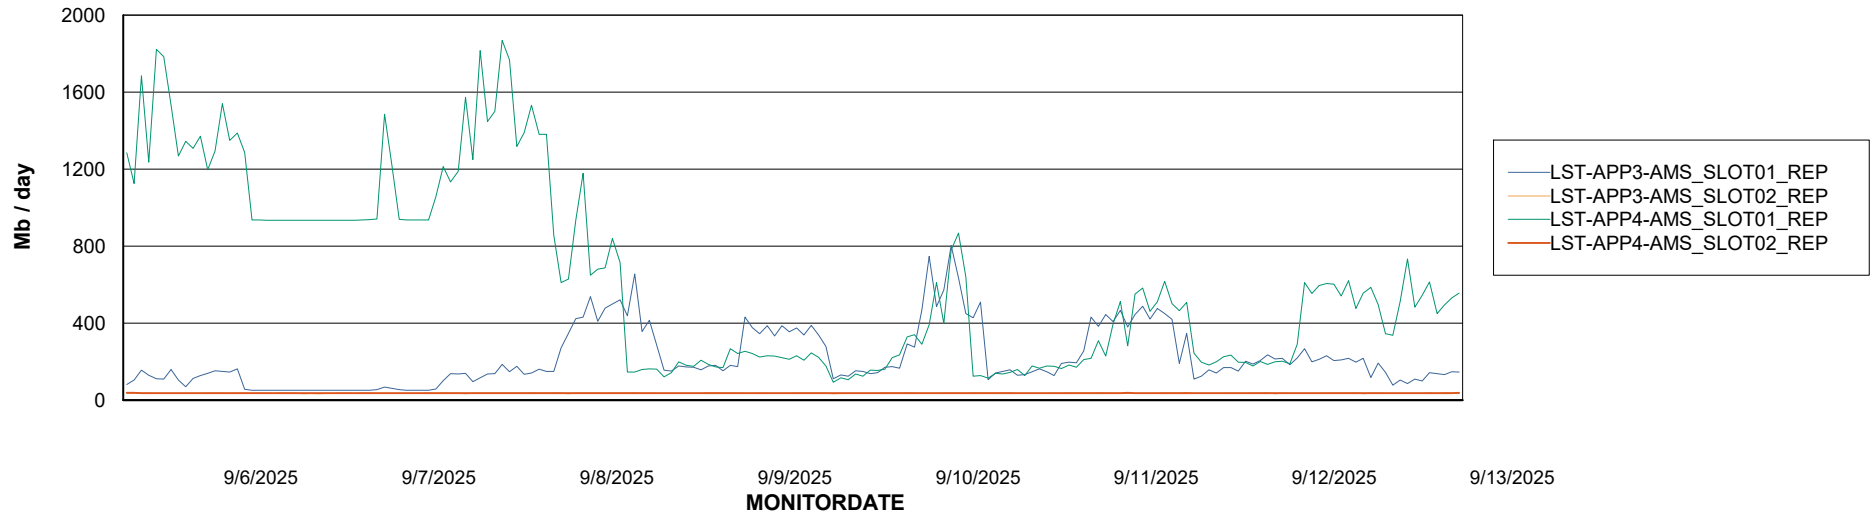

ABSSolute Application ReportServer Services

Avg memory used per ReportServer Service