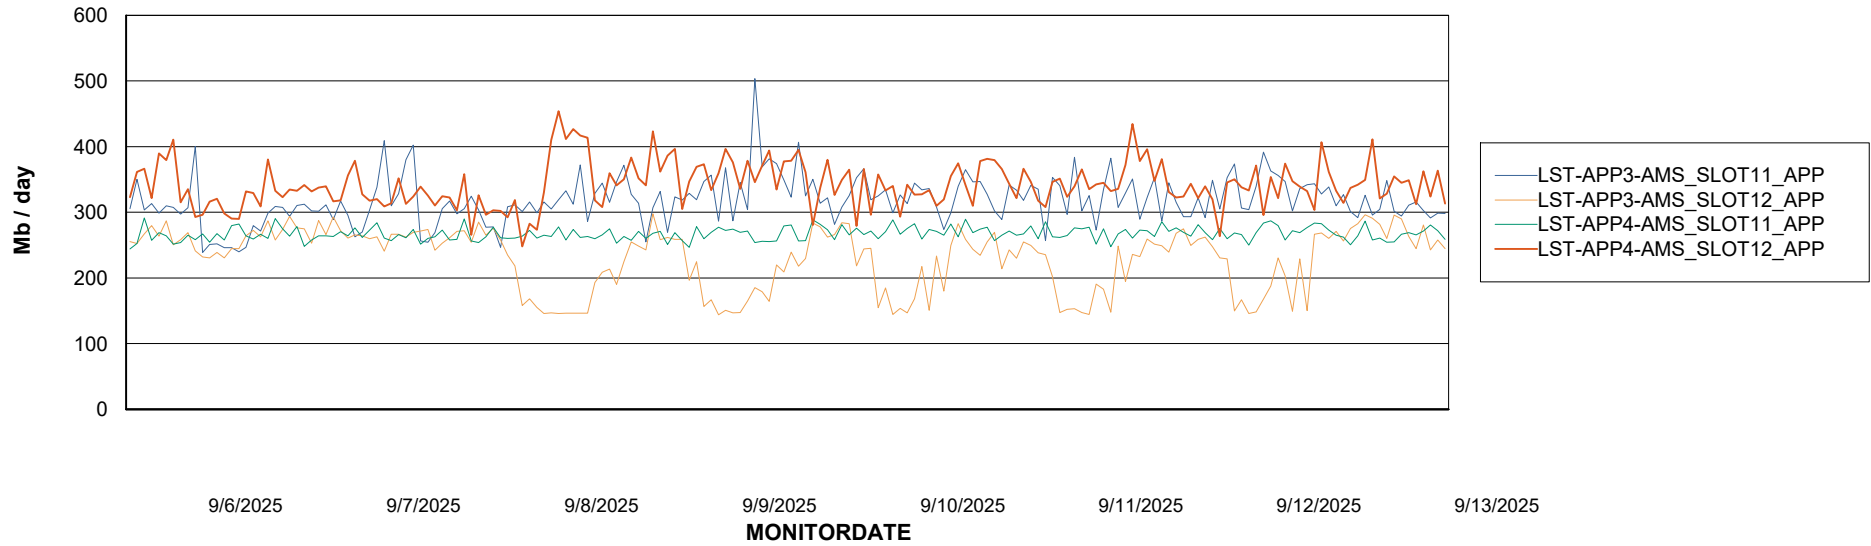

ABSSolute Application Server Services

Avg memory used per ABS Server Service