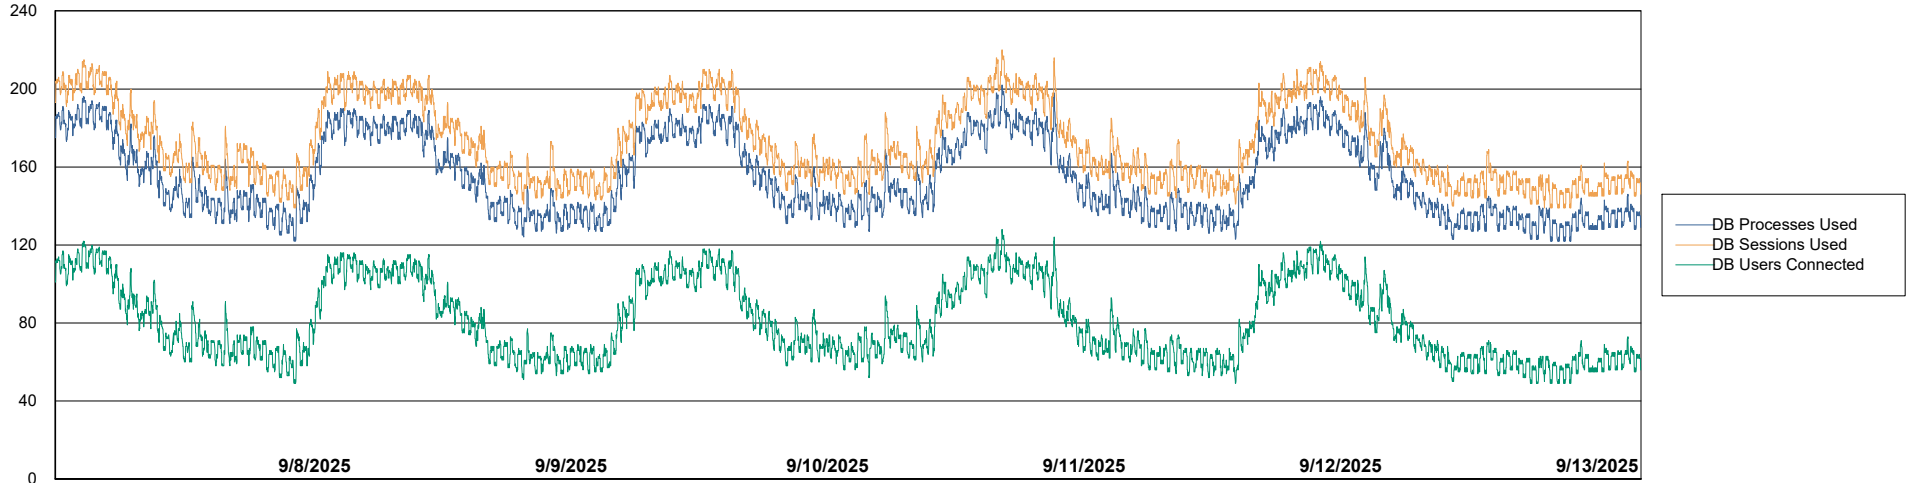

Database Performance LST-DBS4-AMS_DB_ABSME2