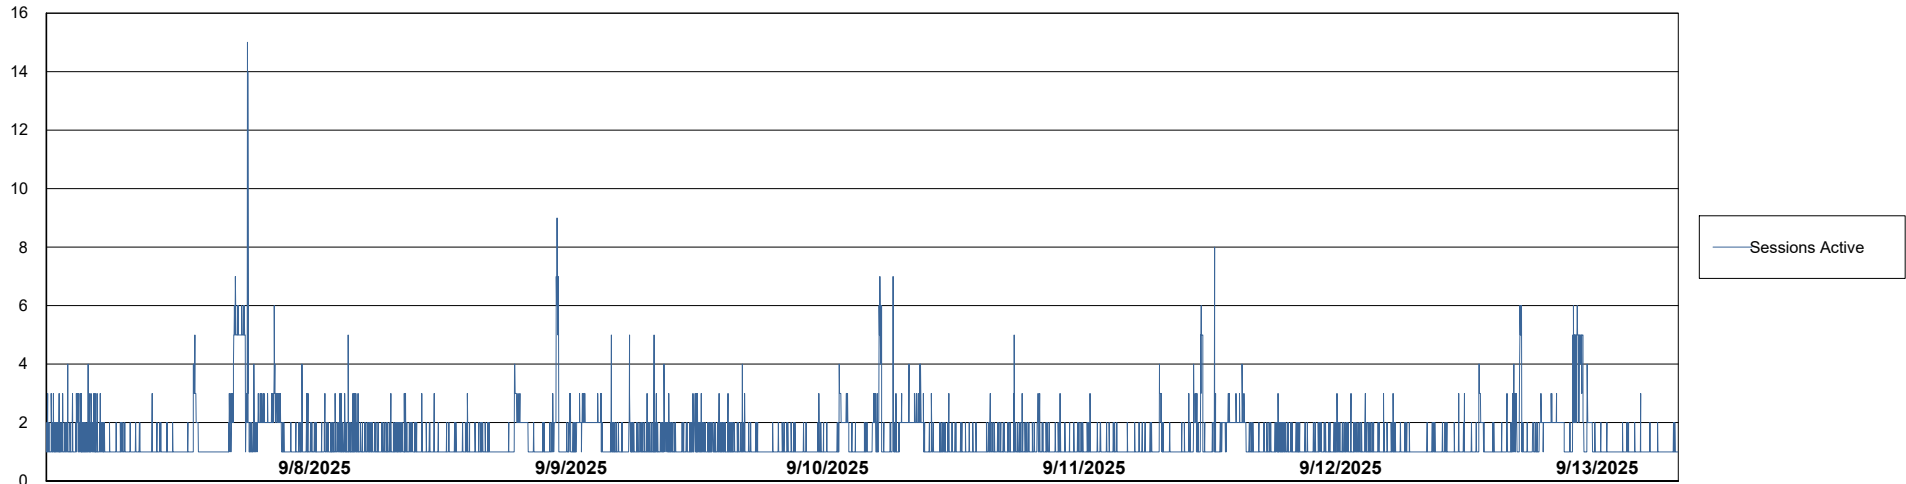

Database Performance LST-DBS4-AMS_DB_ABSME2