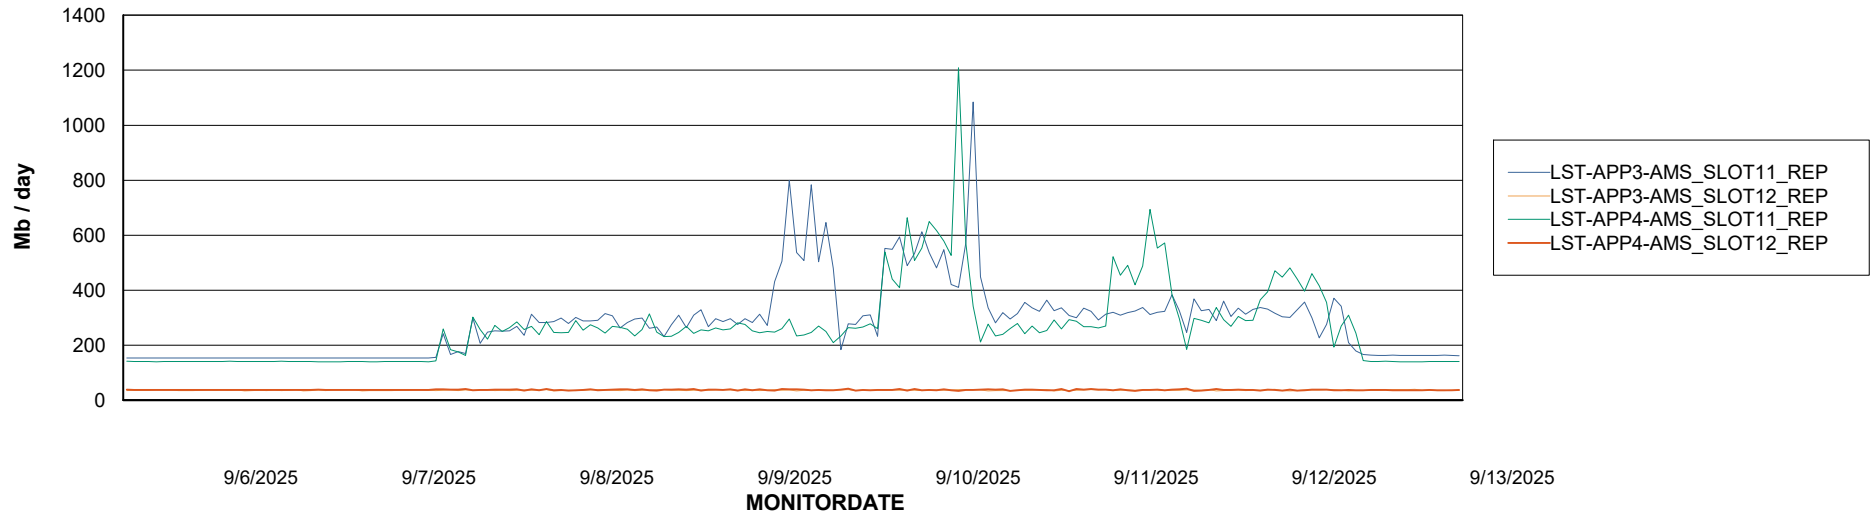

ABSSolute Application ReportServer Services

Avg memory used per ReportServer Service