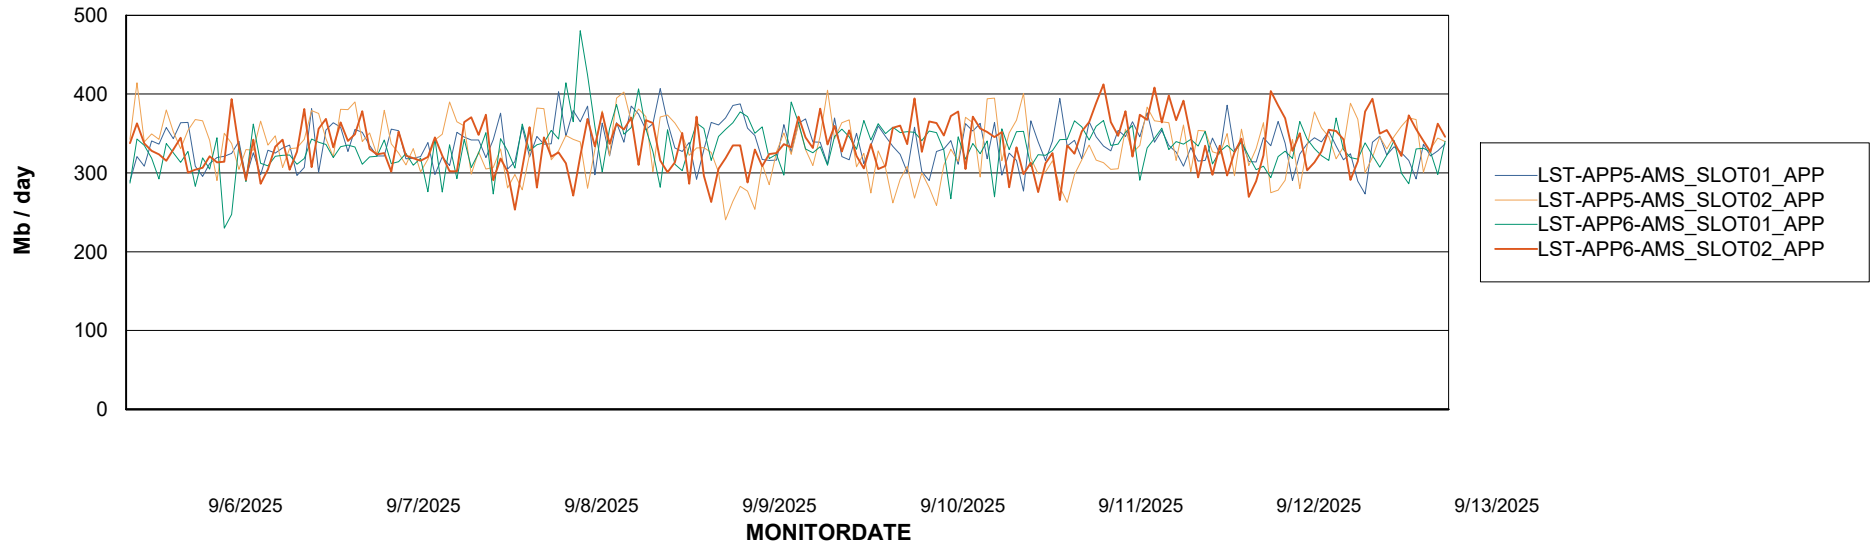

ABSSolute Application Server Services

Avg memory used per ABS Server Service