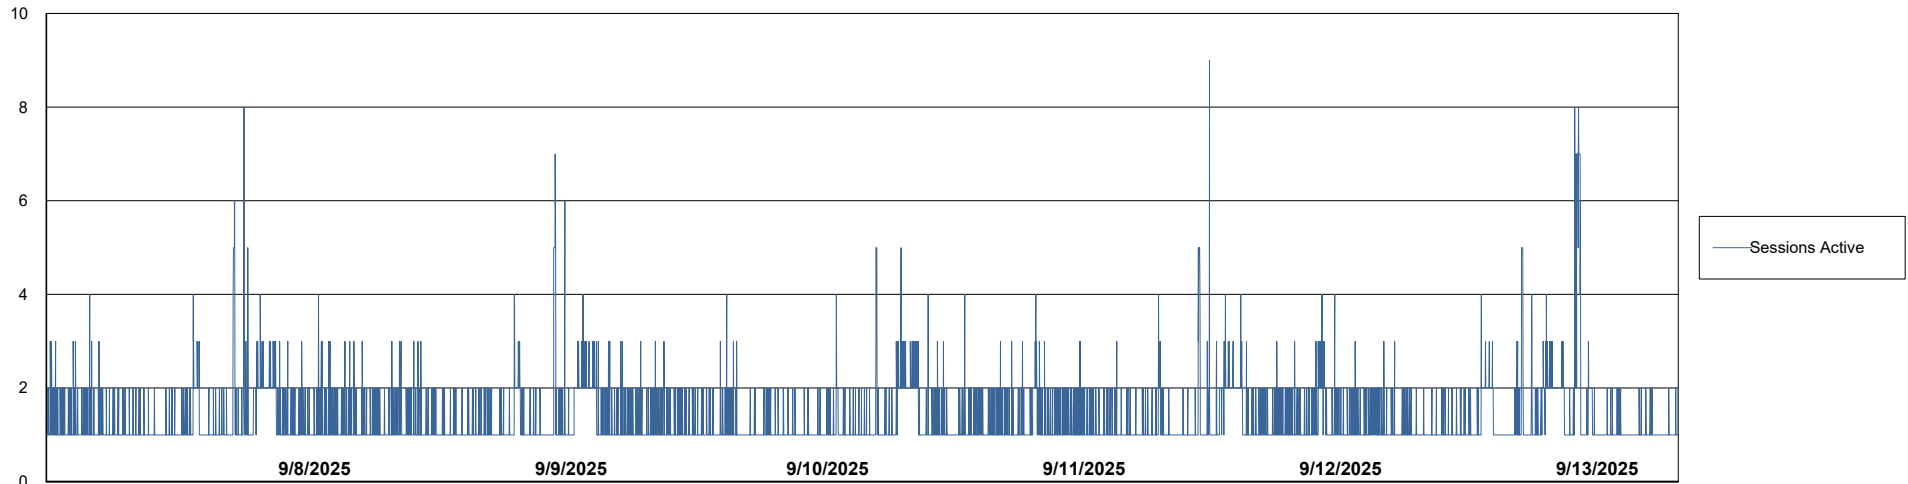

Database Performance LST-DBS5-AMS_DB_ABSEE