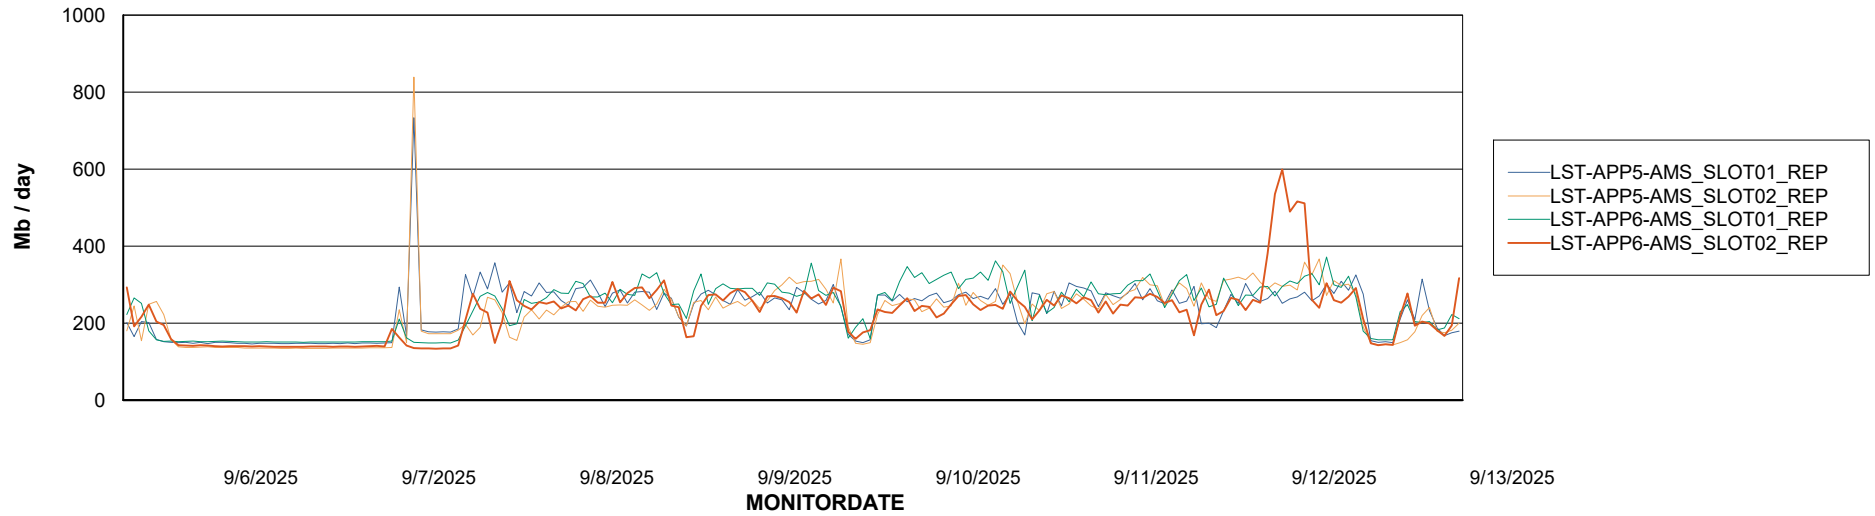

ABSSolute Application ReportServer Services

Avg memory used per ReportServer Service