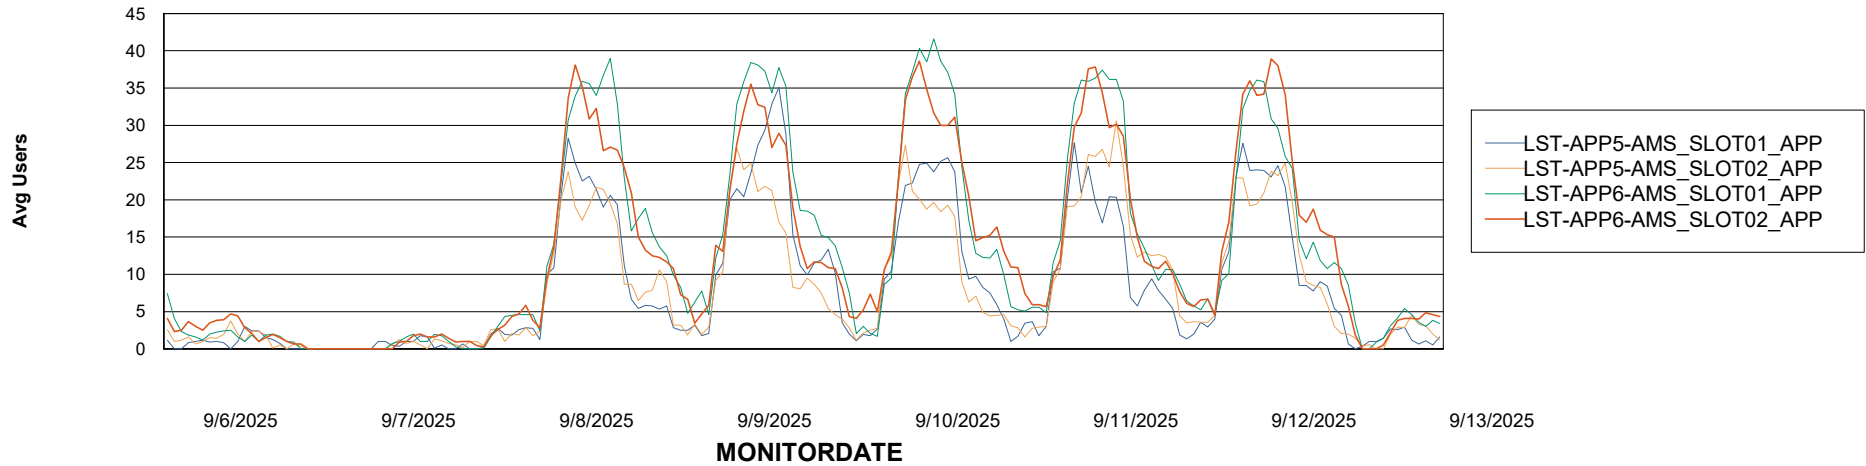

Weekly SLA Customer Report

Customer LST OCI AMS Production ABSEE
Database ID 206

ABSSolute Application Server Services

Avg memory used per ABS Server Service

Avg users per day per ABS server

Weekly SLA Customer Report