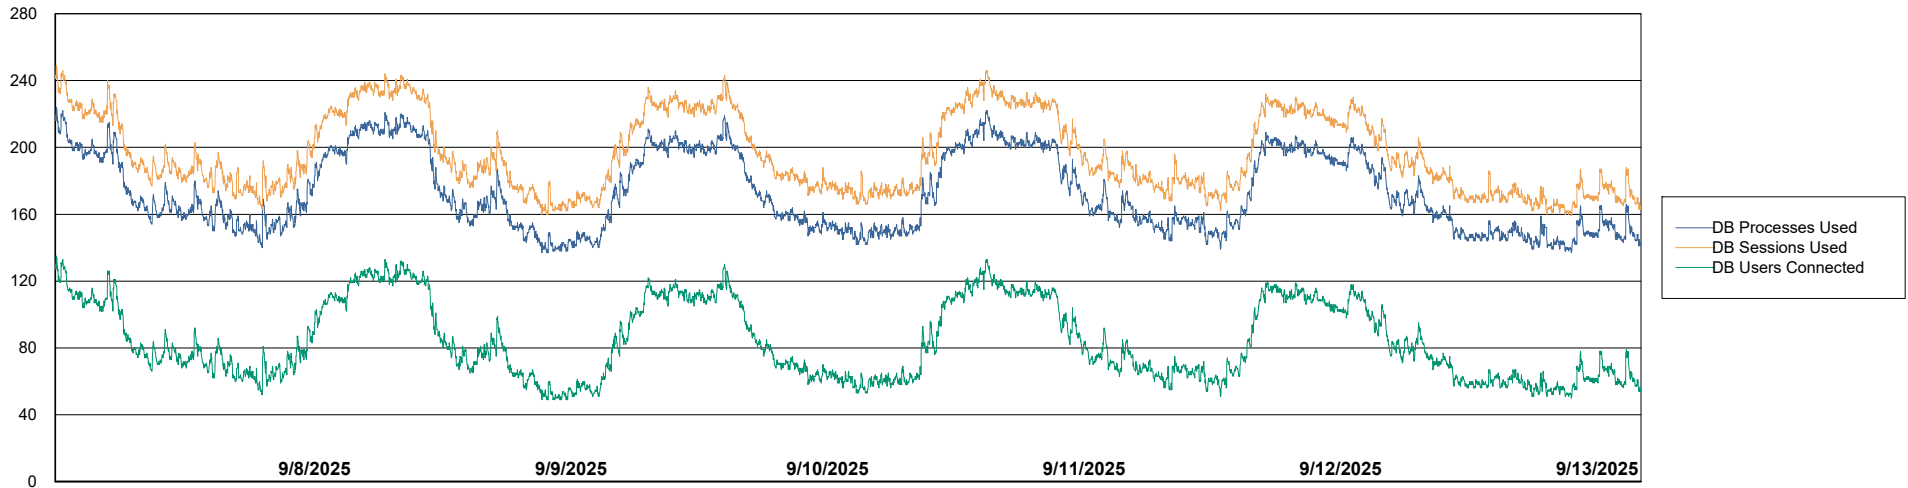

Database Performance LST-DBS5-AMS_DB_ABSEE