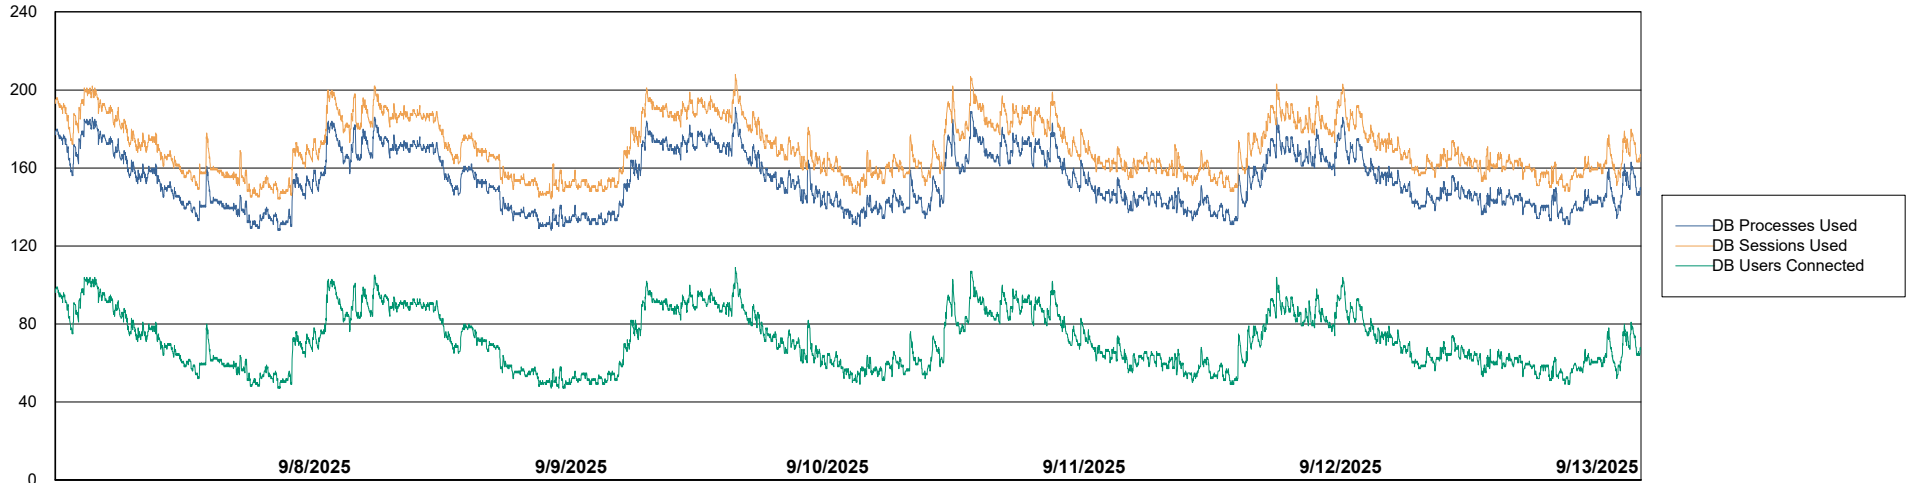

Database Performance LST-DBS6-AMS_DB_ABSEE2