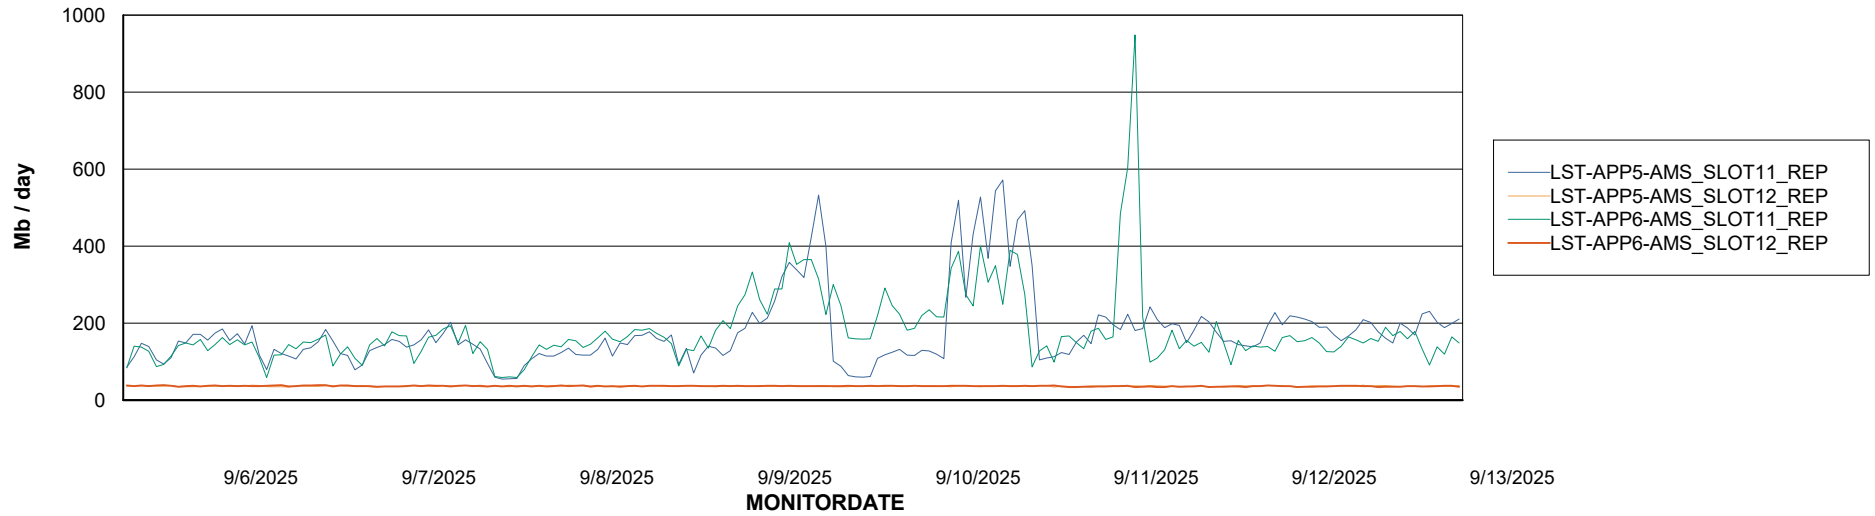

ABSSolute Application ReportServer Services

Avg memory used per ReportServer Service