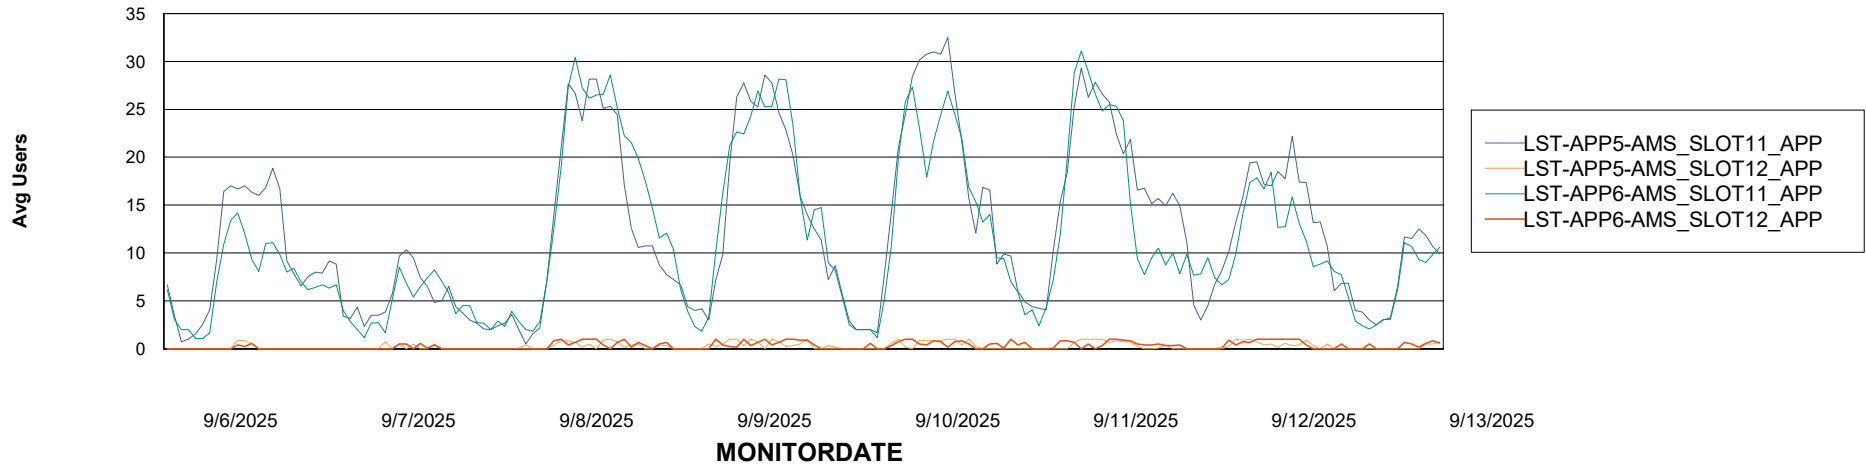

Weekly SLA Customer Report

Customer LST OCI AMS Production ABSEE2
Database ID 212

ABSSolute Application Server Services

Avg memory used per ABS Server Service

Avg users per day per ABS server

Weekly SLA Customer Report