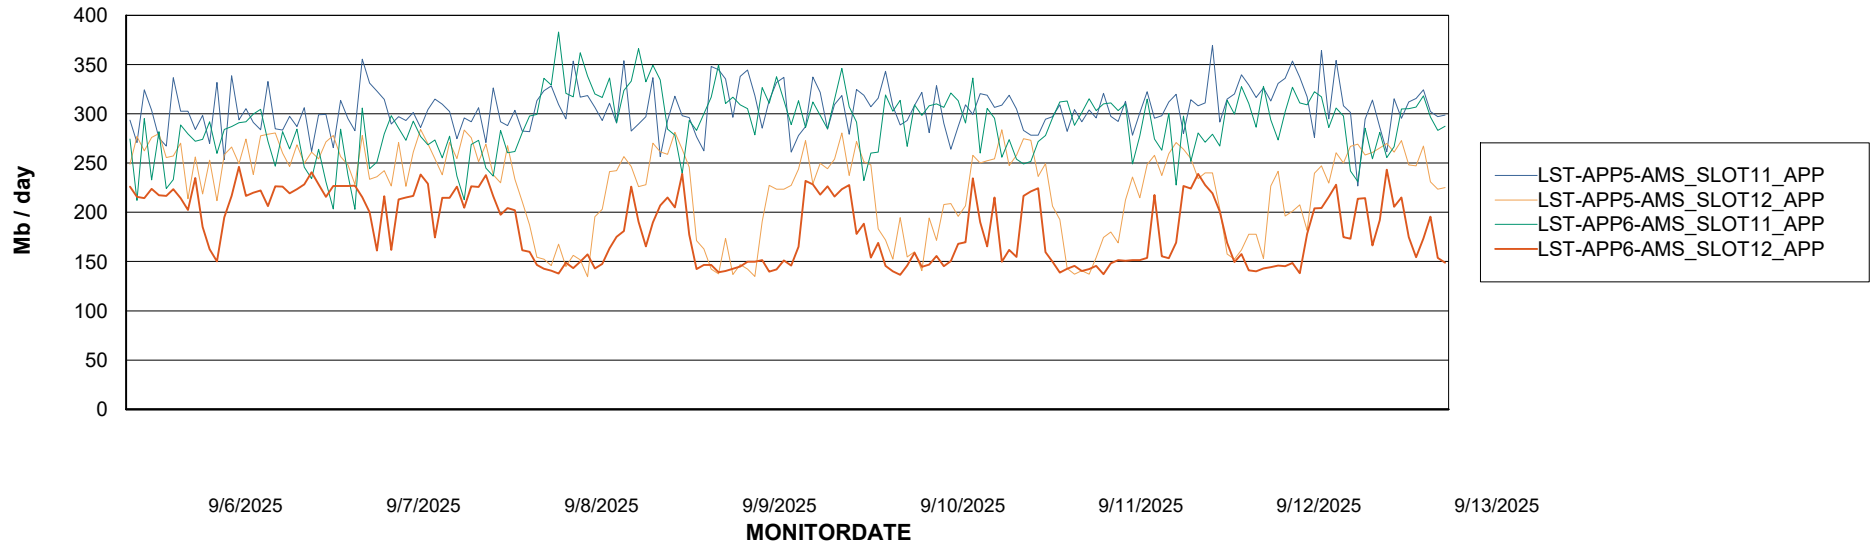

ABSSolute Application Server Services

Avg memory used per ABS Server Service