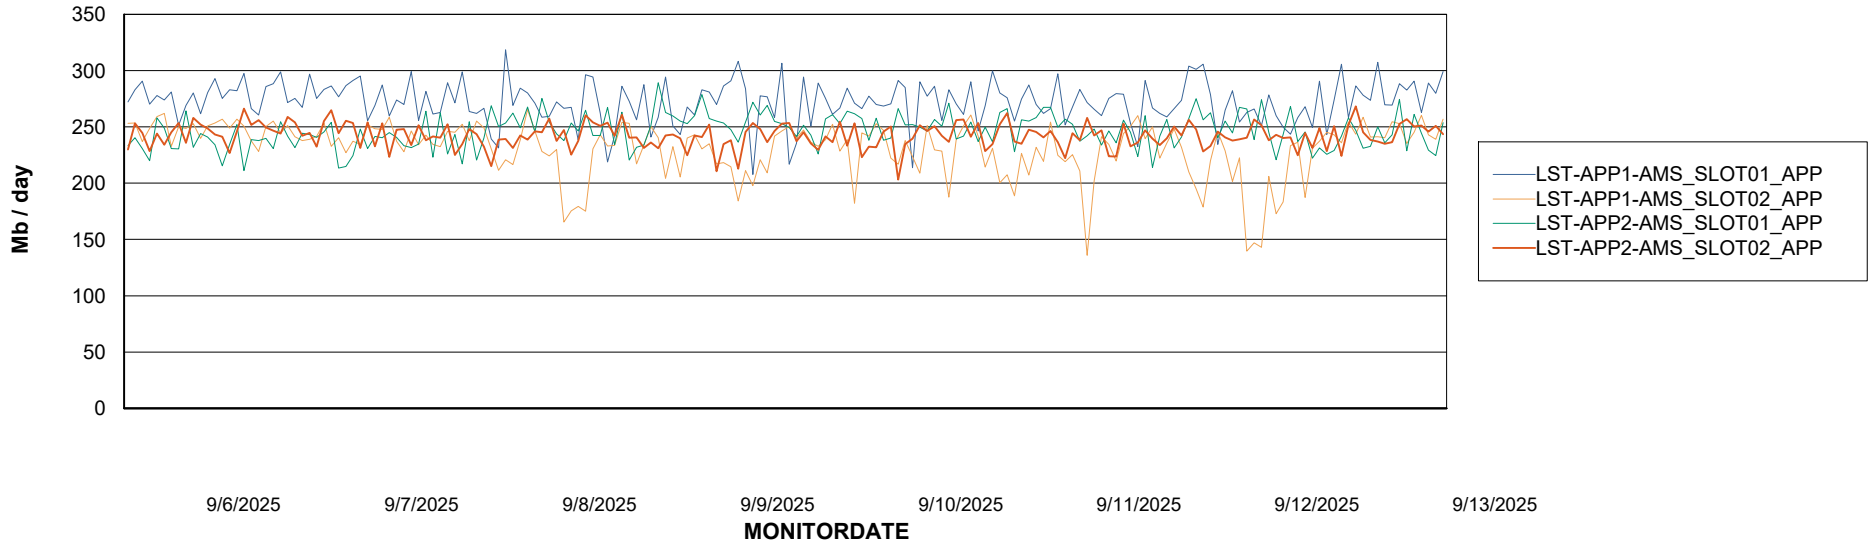

ABSSolute Application Server Services

Avg memory used per ABS Server Service