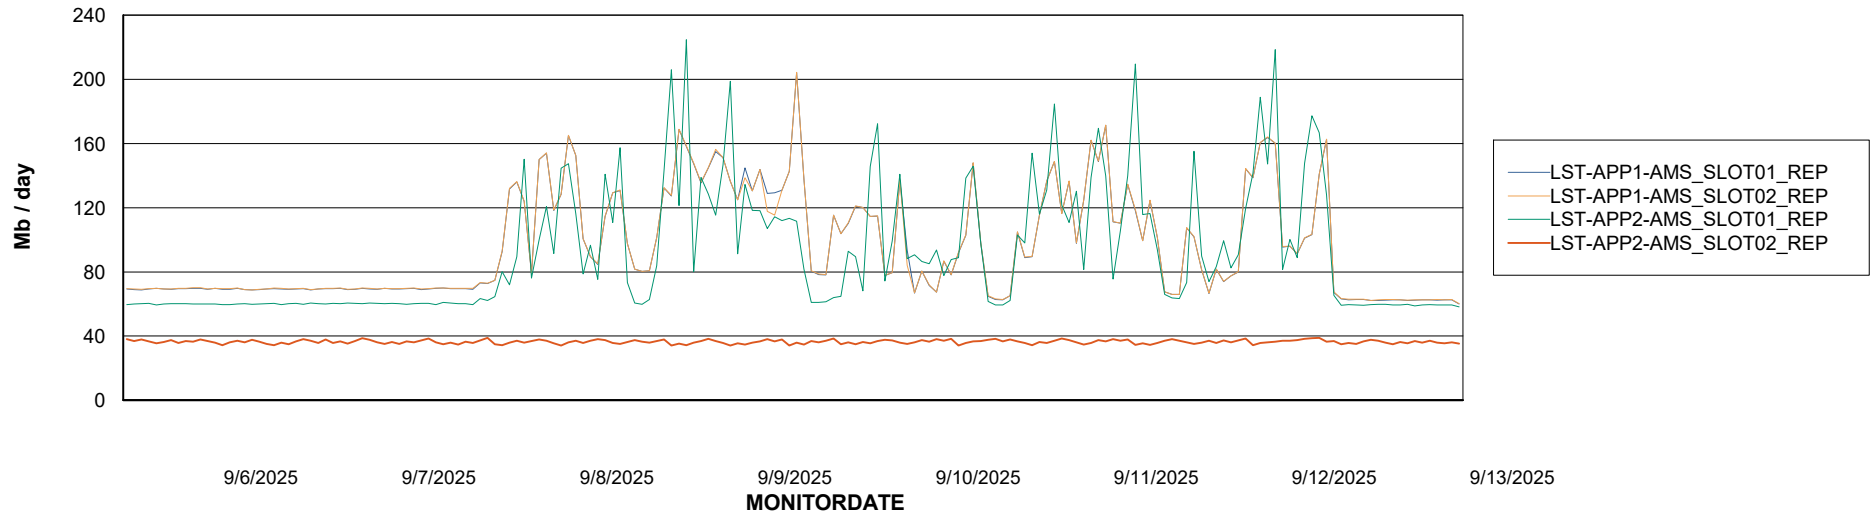

ABSSolute Application ReportServer Services

Avg memory used per ReportServer Service