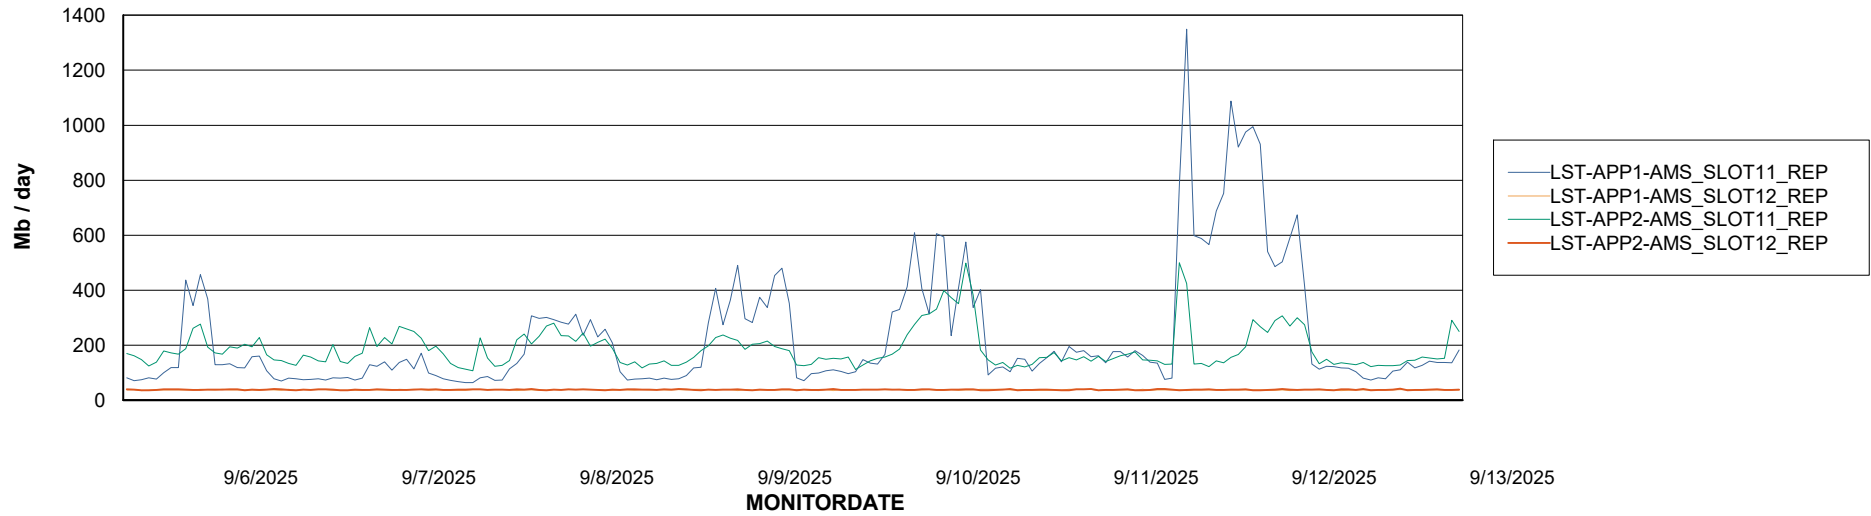

ABSSolute Application ReportServer Services

Avg memory used per ReportServer Service