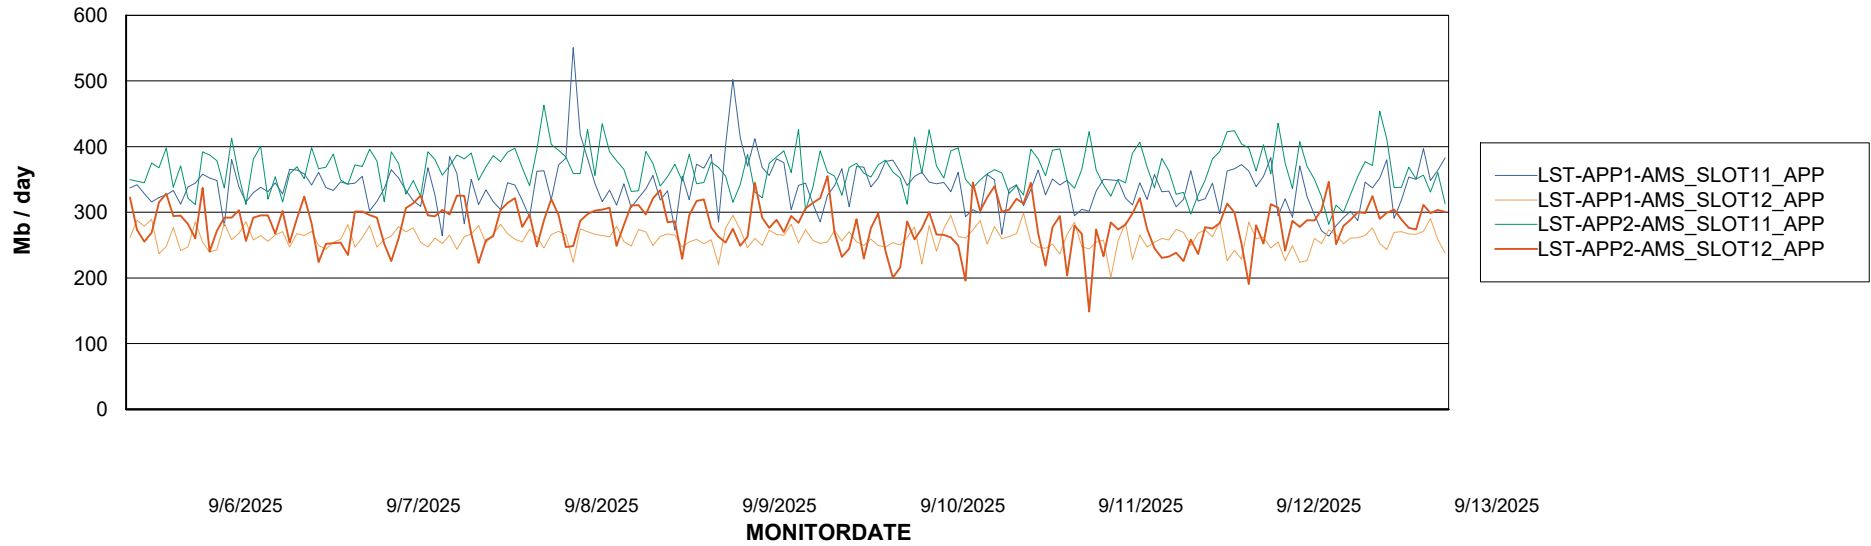

ABSSolute Application Server Services

Avg memory used per ABS Server Service