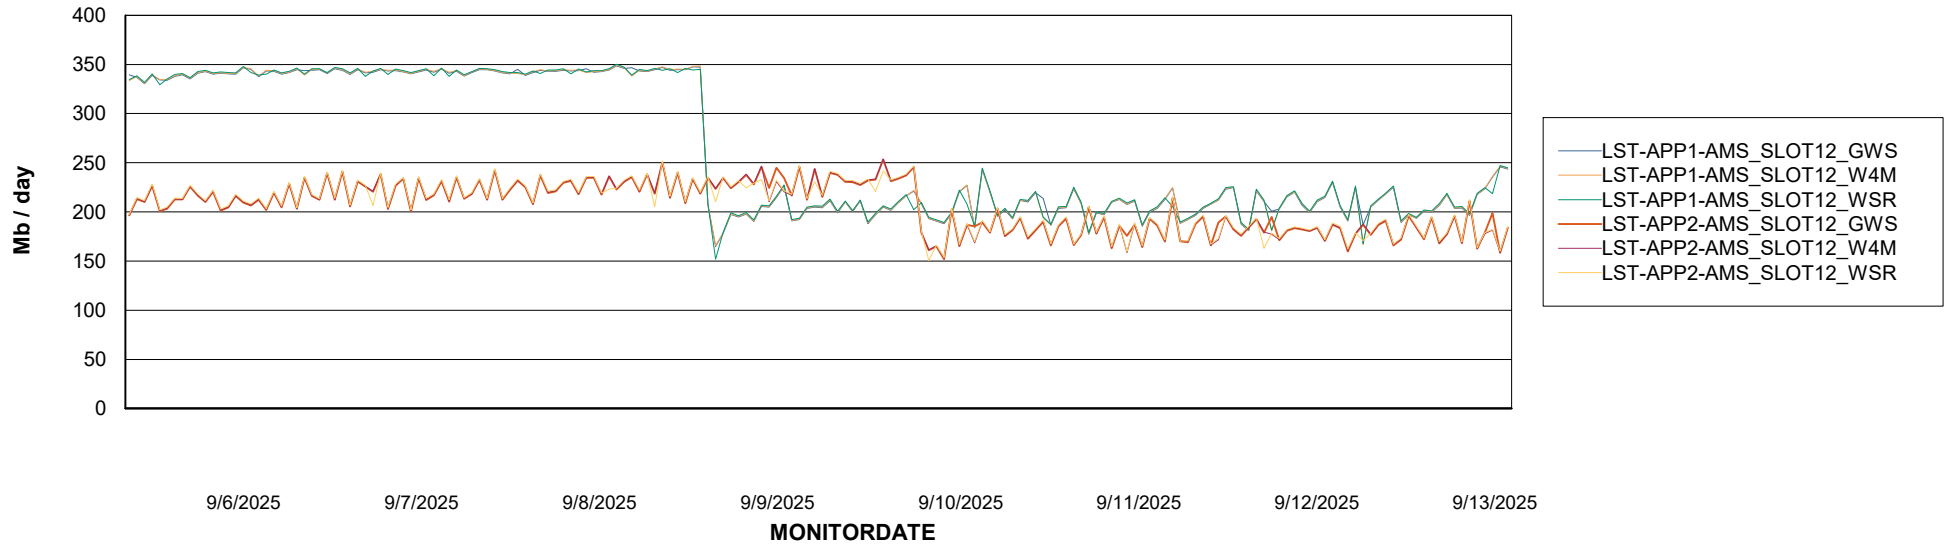

ABSSolute Web Component Services

Avg memory used per ABS Web component