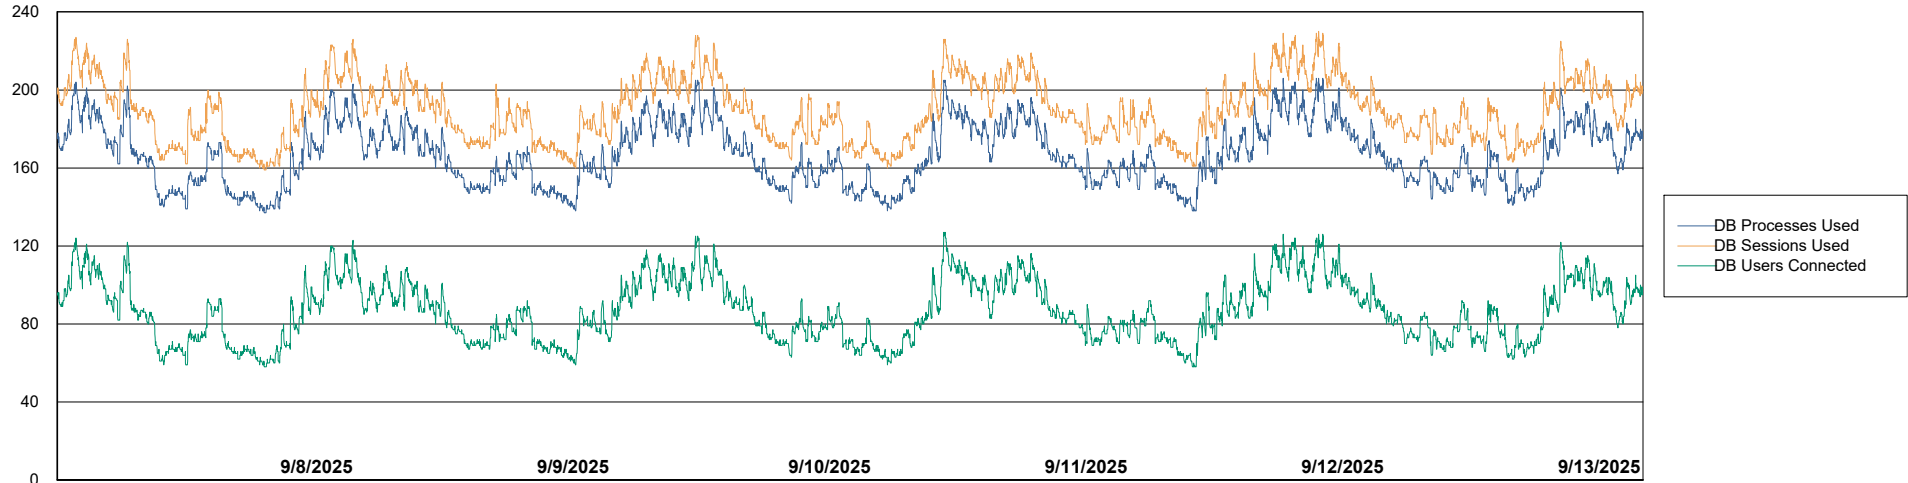

Database Performance LST-DBS2-AMS_DB_ABSCH2