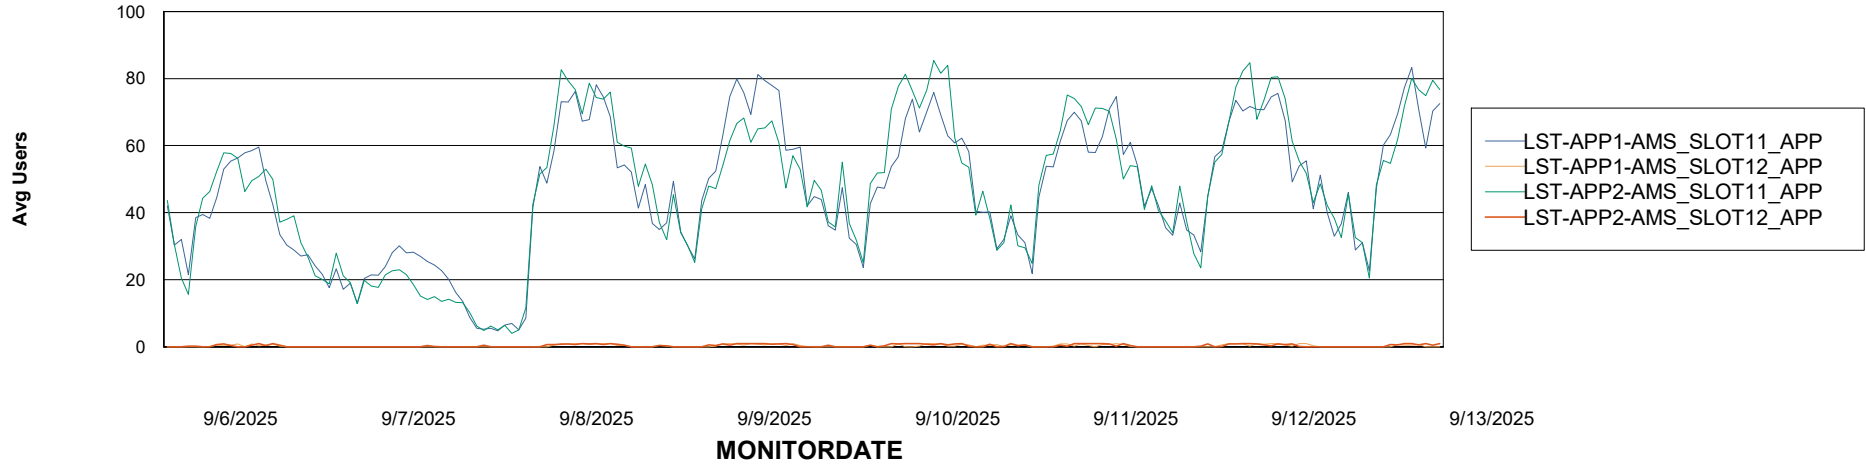

Avg users per day per ABS server