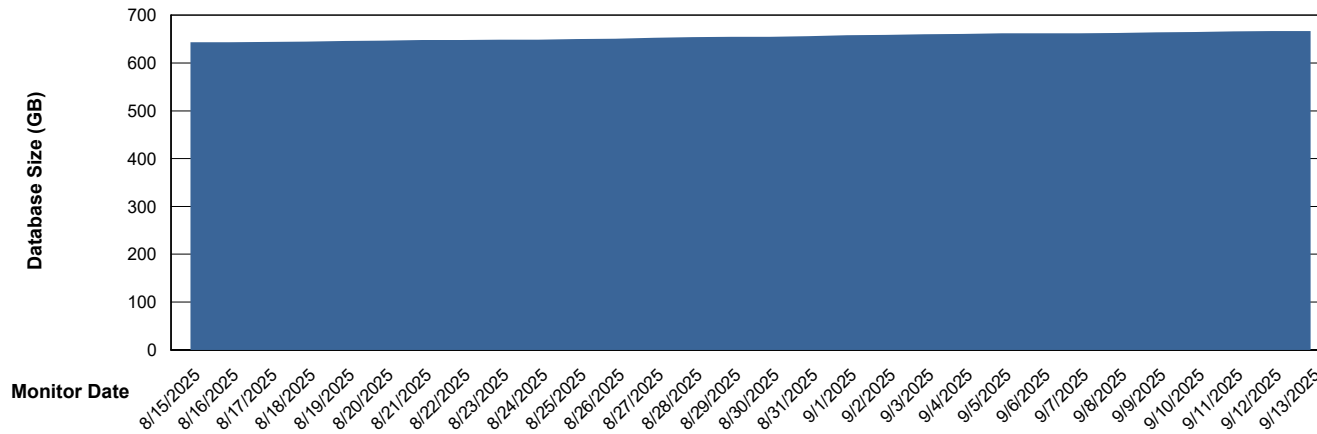

DATABASE SIZE KLH_PRD_SRSDB01_ABS1

Database growth over last month