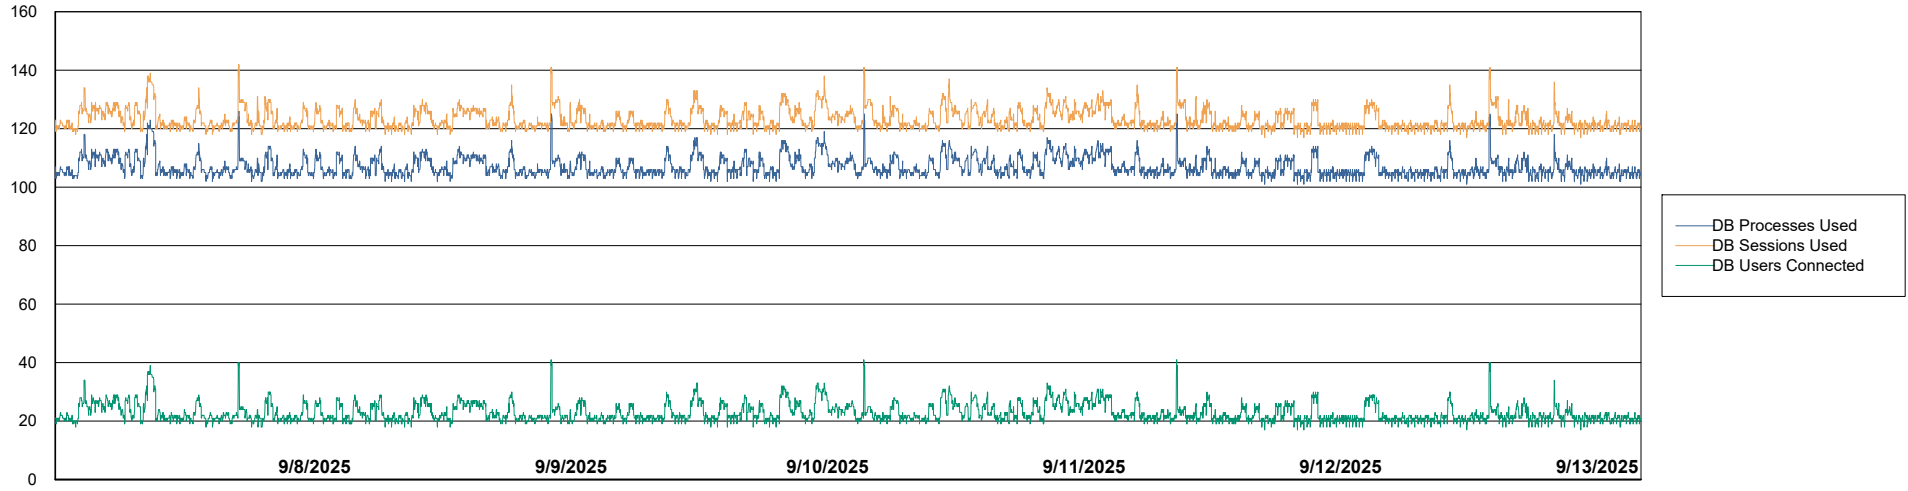

Database Performance KLH_PRD_SRSBIDB02_ABS1