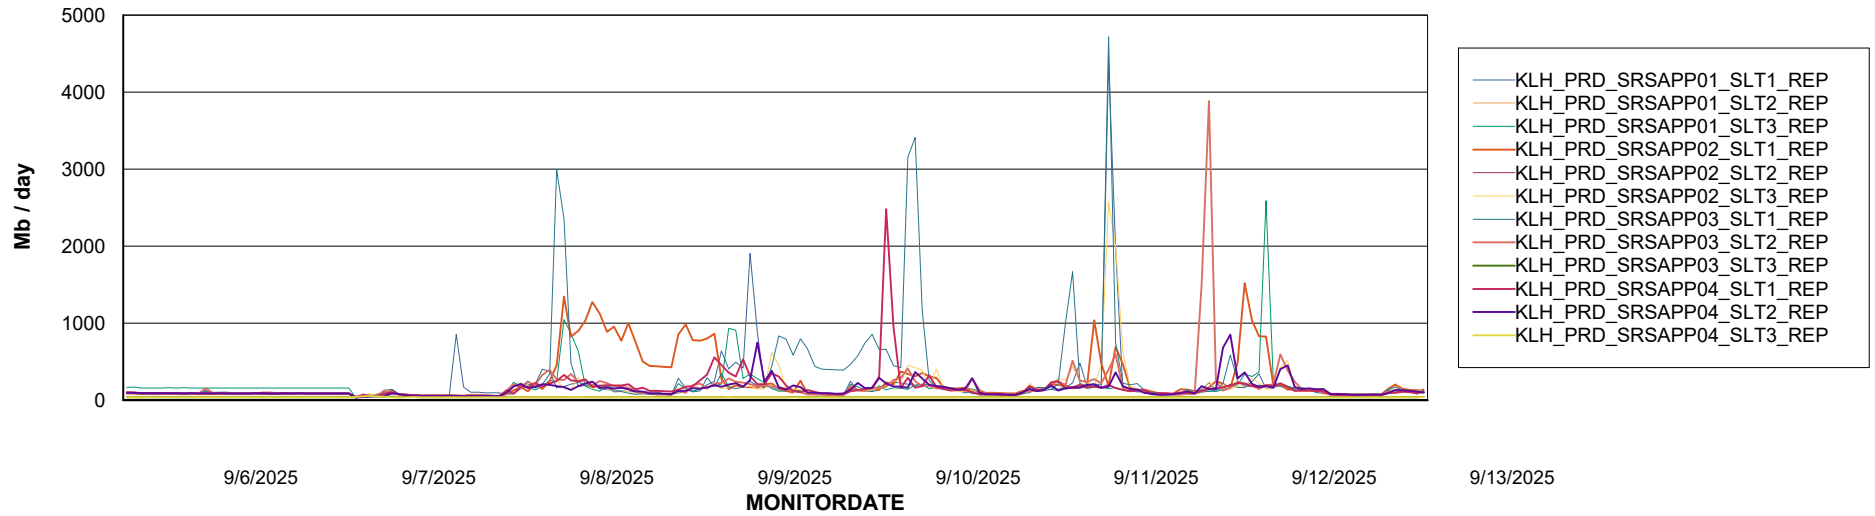

ABSSolute Application ReportServer Services

Avg memory used per ReportServer Service