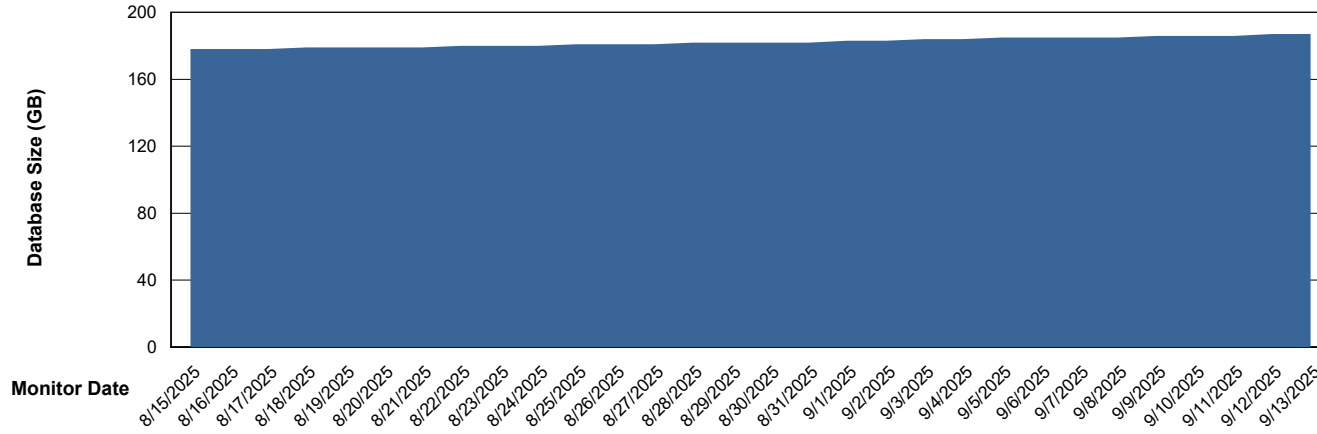

DATABASE SIZE KLH_PRD_SRSBIDB02_ABS1

Database growth over last month