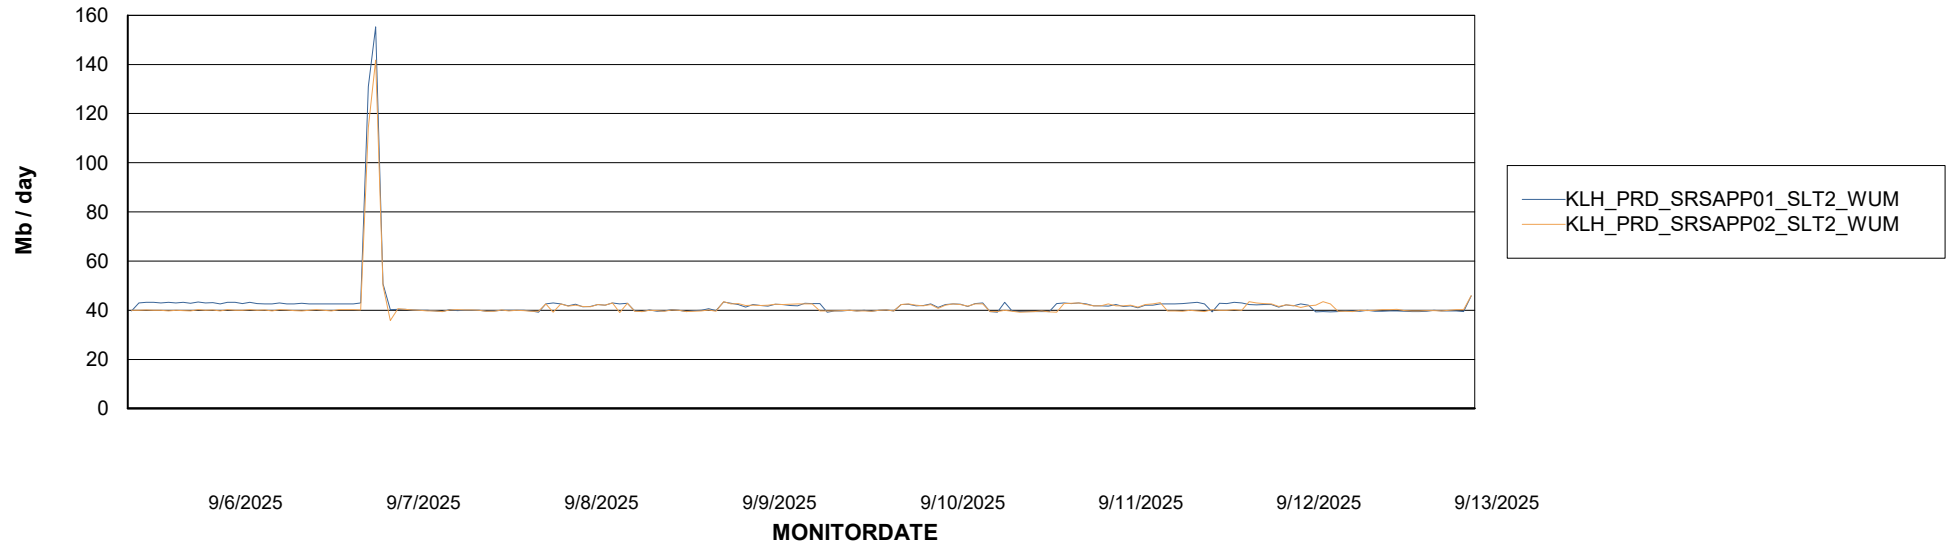

ABSSolute Web Component Services

Avg memory used per ABS Web component