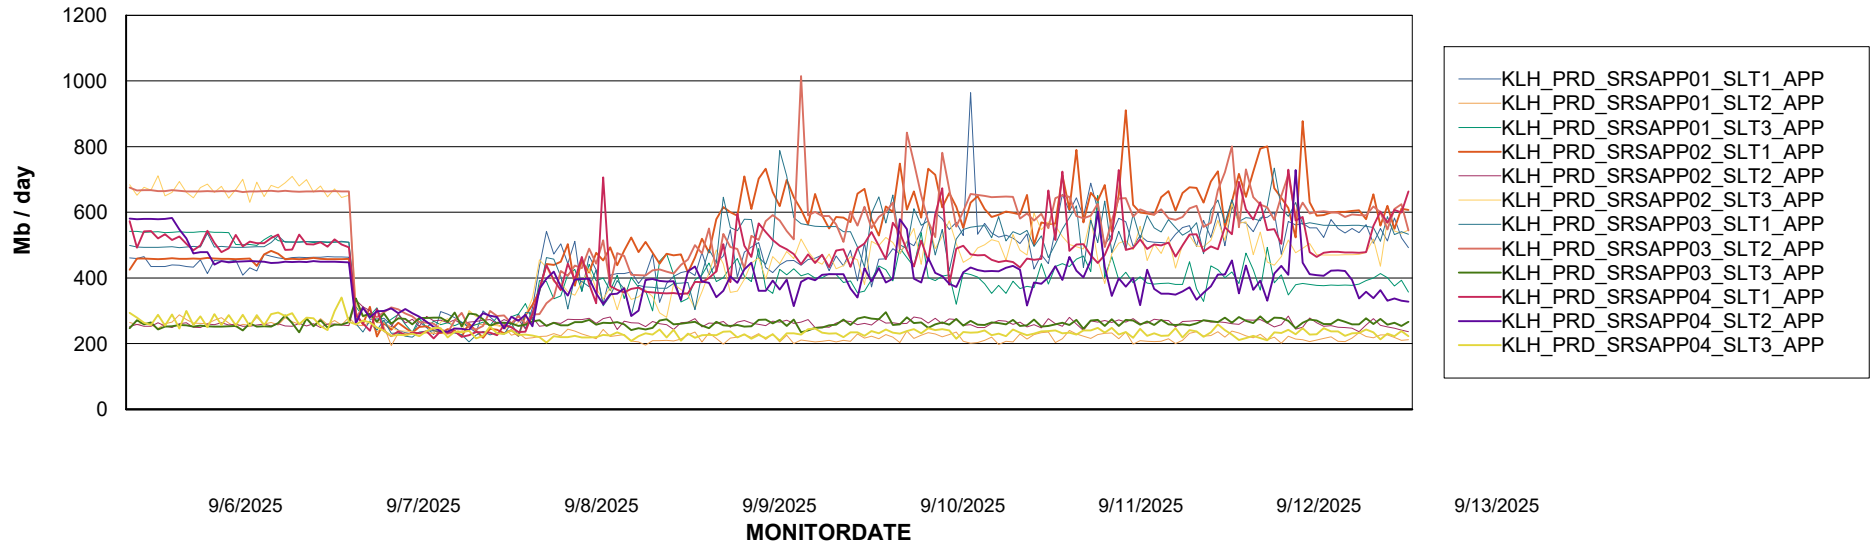

ABSolute Application Server Services

Avg memory used per ABS Server Service