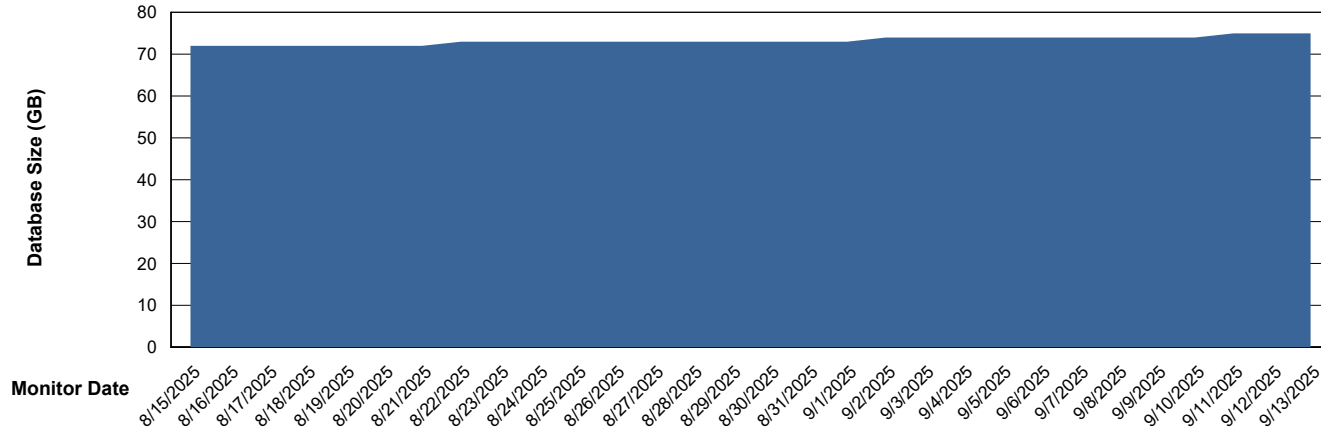

DATABASE SIZE KBR-BI-TOR_PROD_ABS1

Database growth over last month