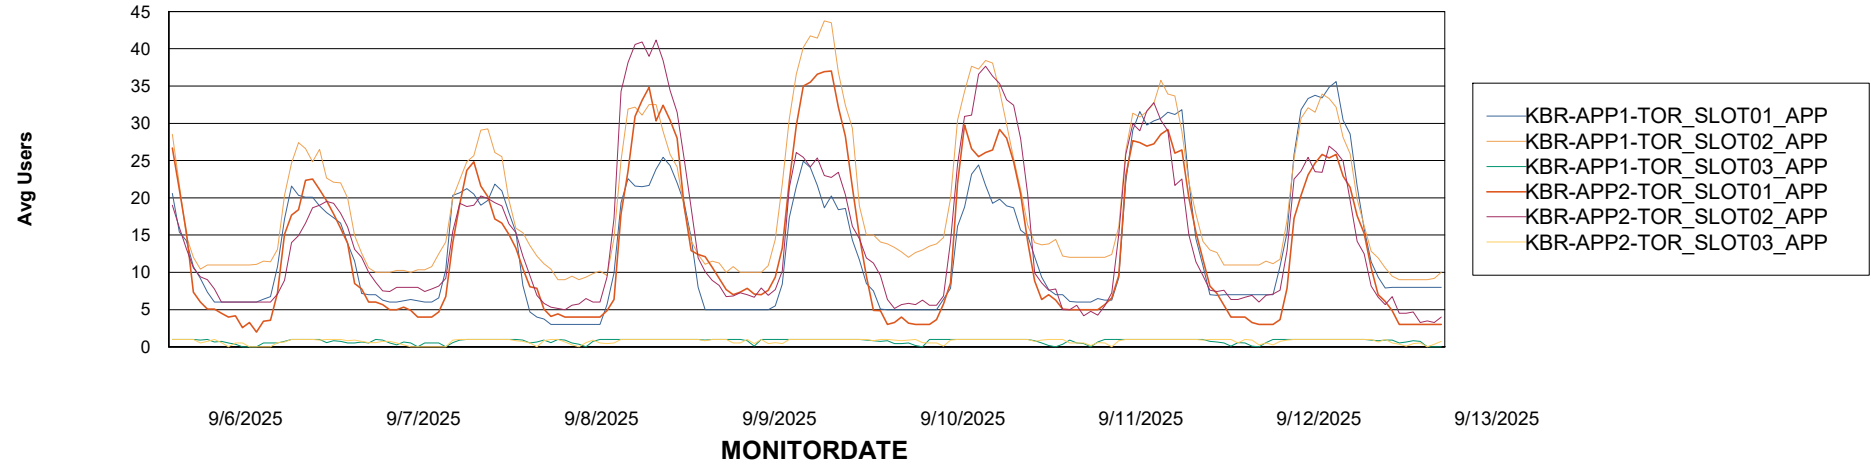

Avg users per day per ABS server