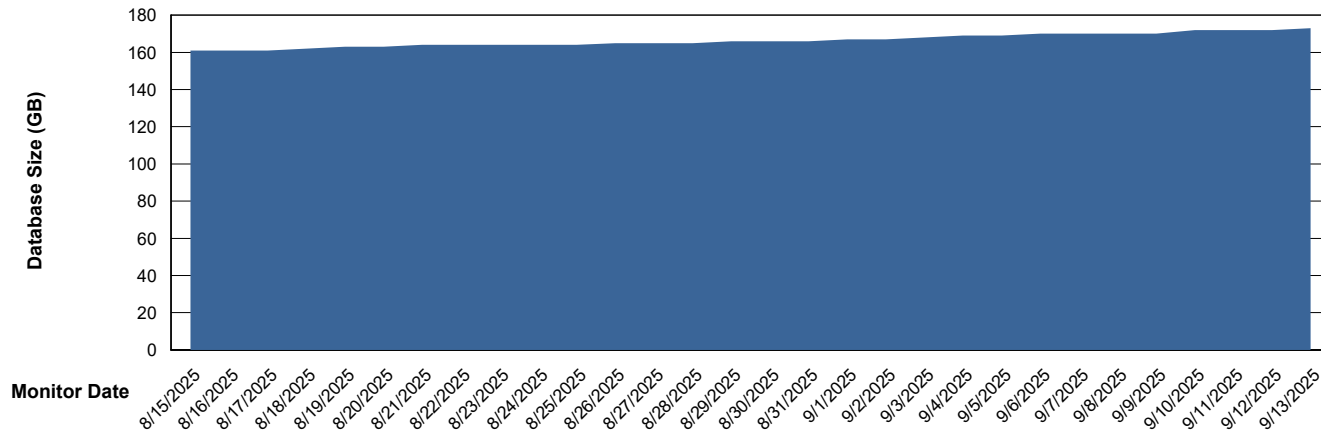

Customer KBR OCI TOR Production
Database ID 200

DATABASE SIZE KBR-BI-TOR_PROD_ABS1

Database growth over last month

DATABASE SIZE KBR-DBS1-TOR_PROD_ABS1

Database growth over last month

Weekly SLA Customer Report