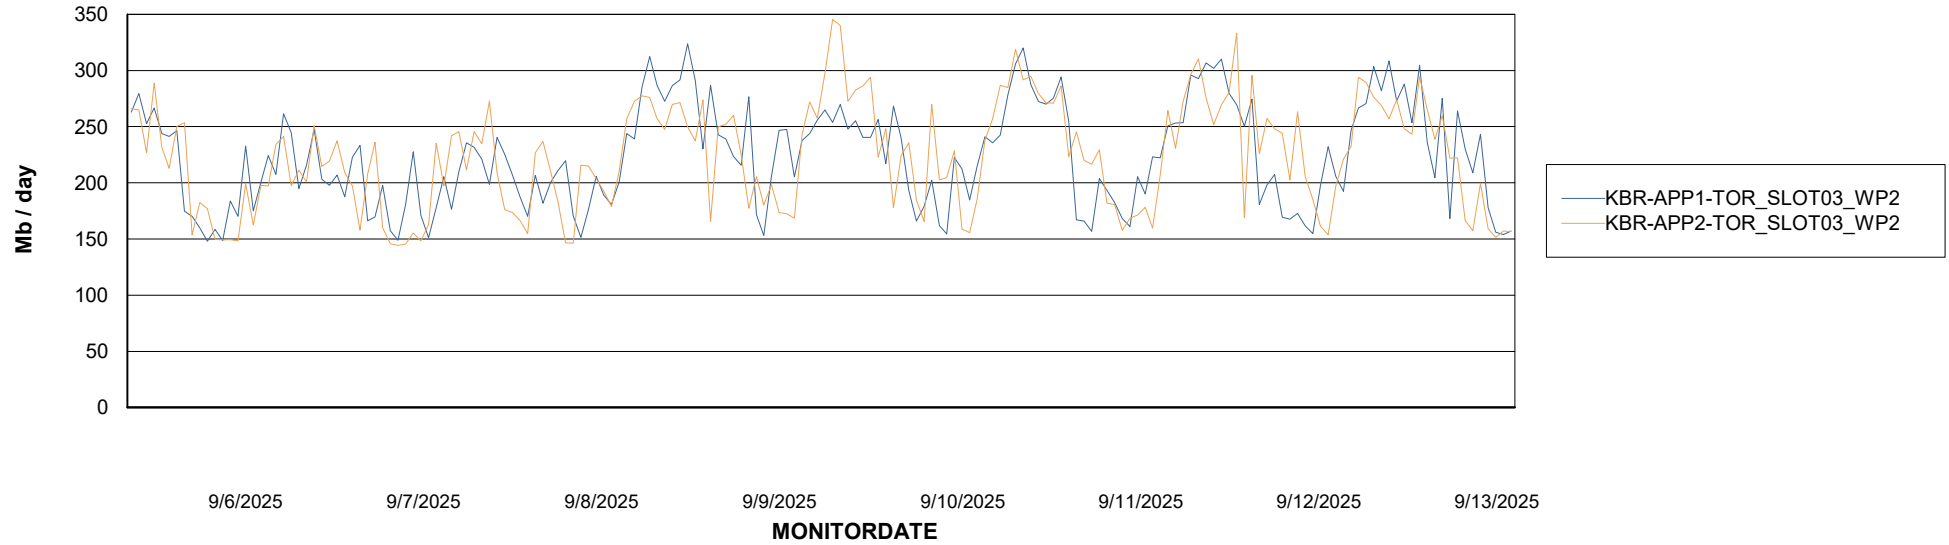

ABSolute Web Component Services

Avg memory used per ABS Web component