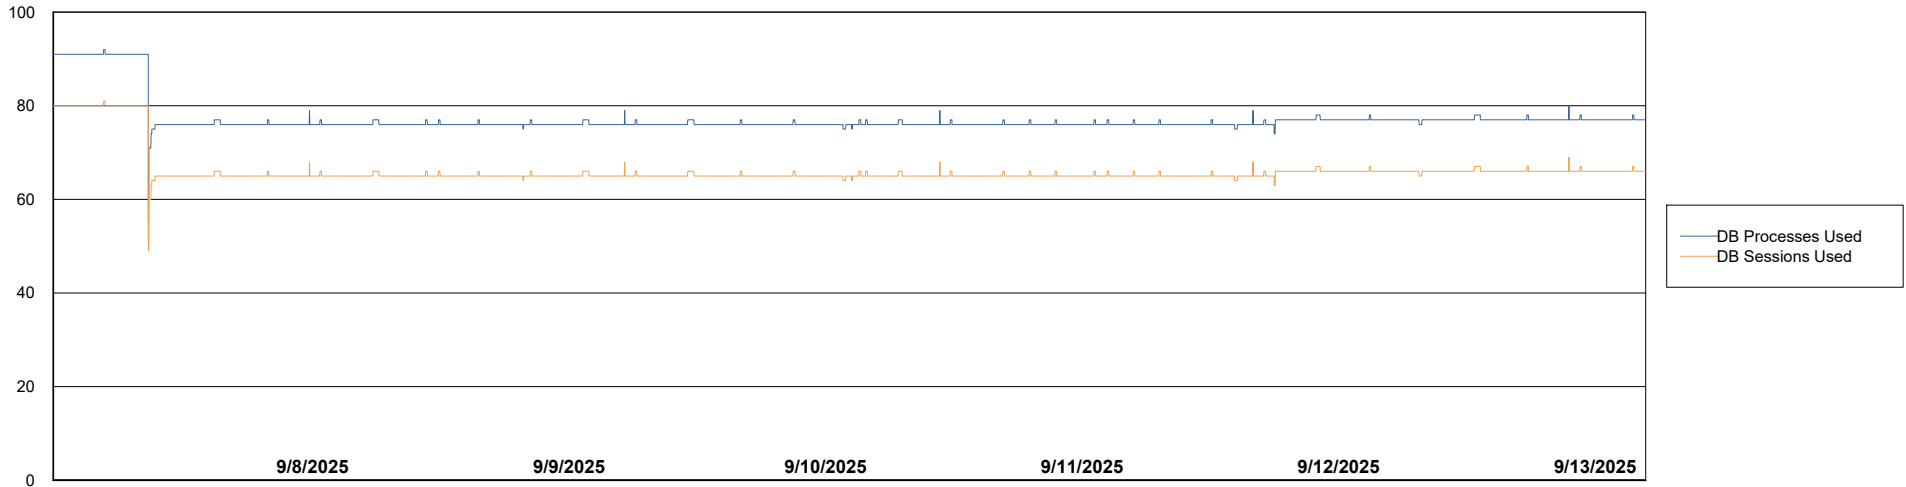

Database Performance KBR-DBS2-TOR_PROD_HSBABS1

DB Processes Max 4
DB Processes Max 0
DB Processes Max 1,000