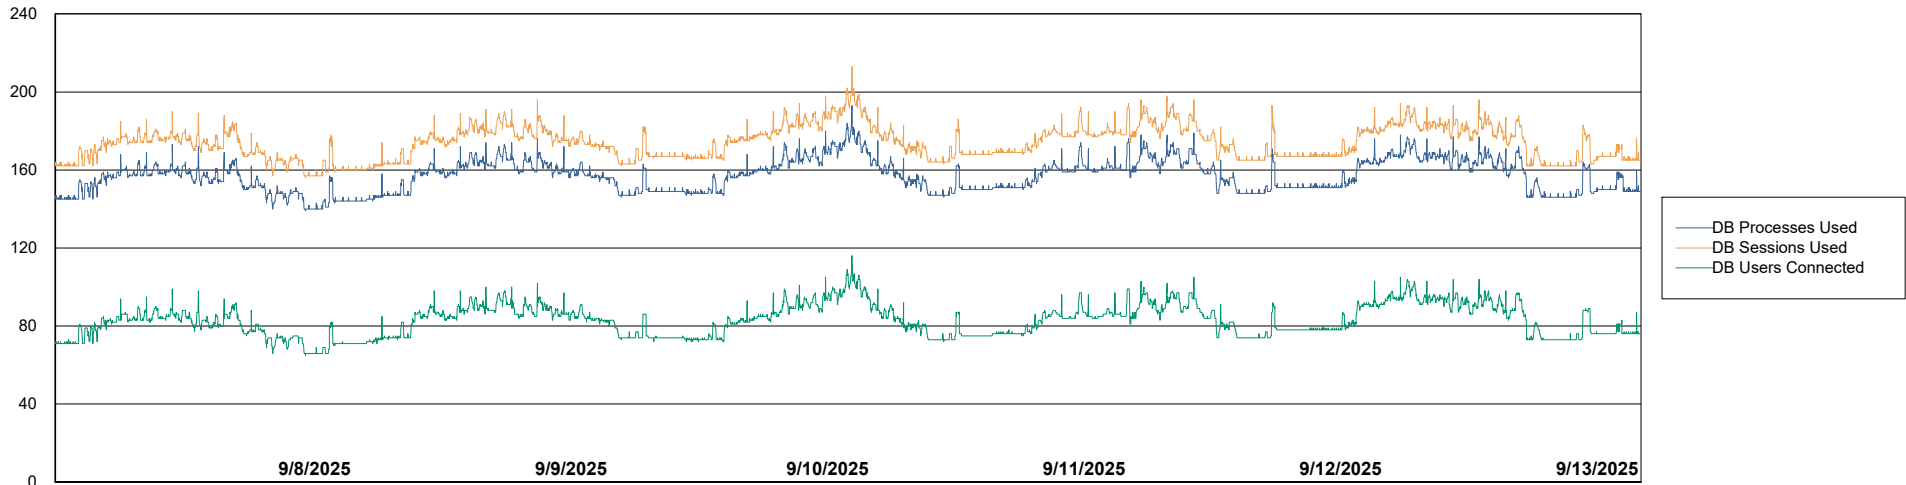

Weekly SLA Customer Report

Customer KBR OCI TOR Production
Database ID 200

Database Performance KBR-BI-TOR_PROD_ABS1

Weekly SLA Customer Report

Customer KBR OCI TOR Production
Database ID 200

Database Performance KBR-DBS1-TOR_PROD_ABS1