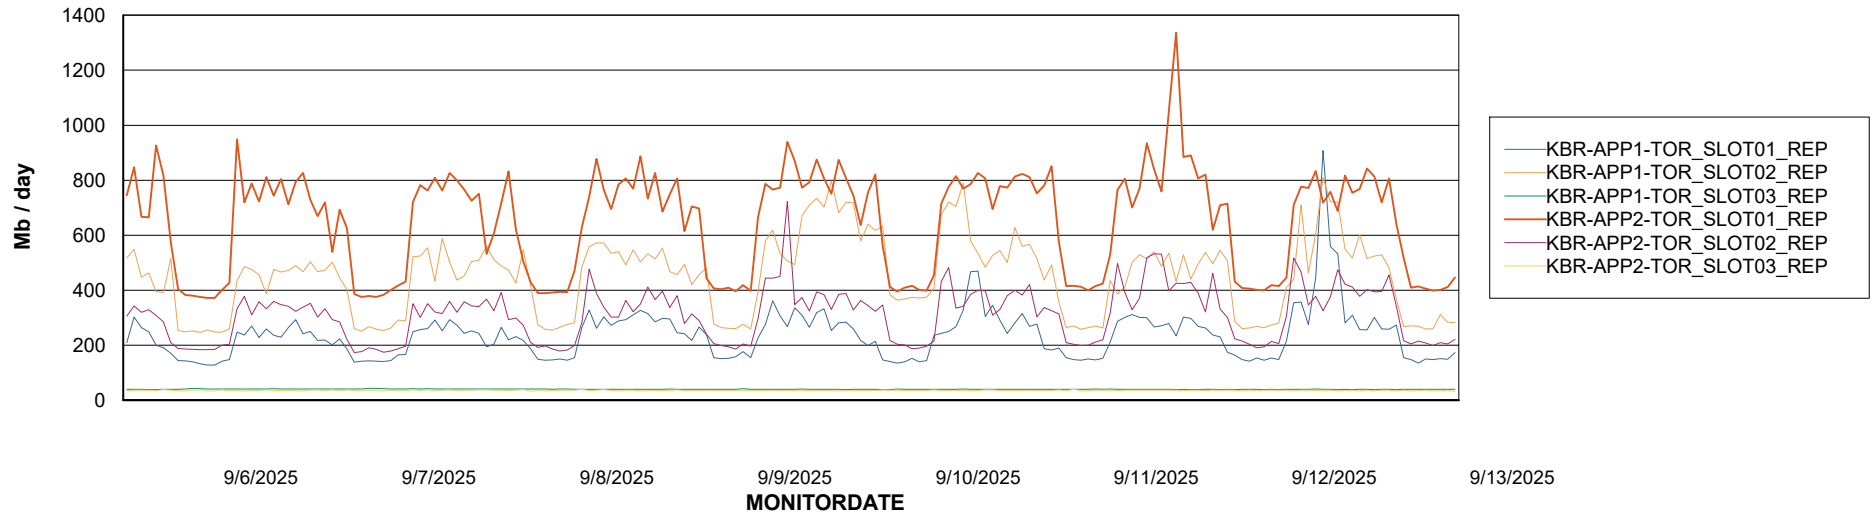

Avg memory used per ABS Server Service

Avg users per day per ABS server

Weekly SLA Customer Report

Customer KBR OCI TOR Production
Database ID 200

ABSSolute Application ReportServer Services

Avg memory used per ReportServer Service