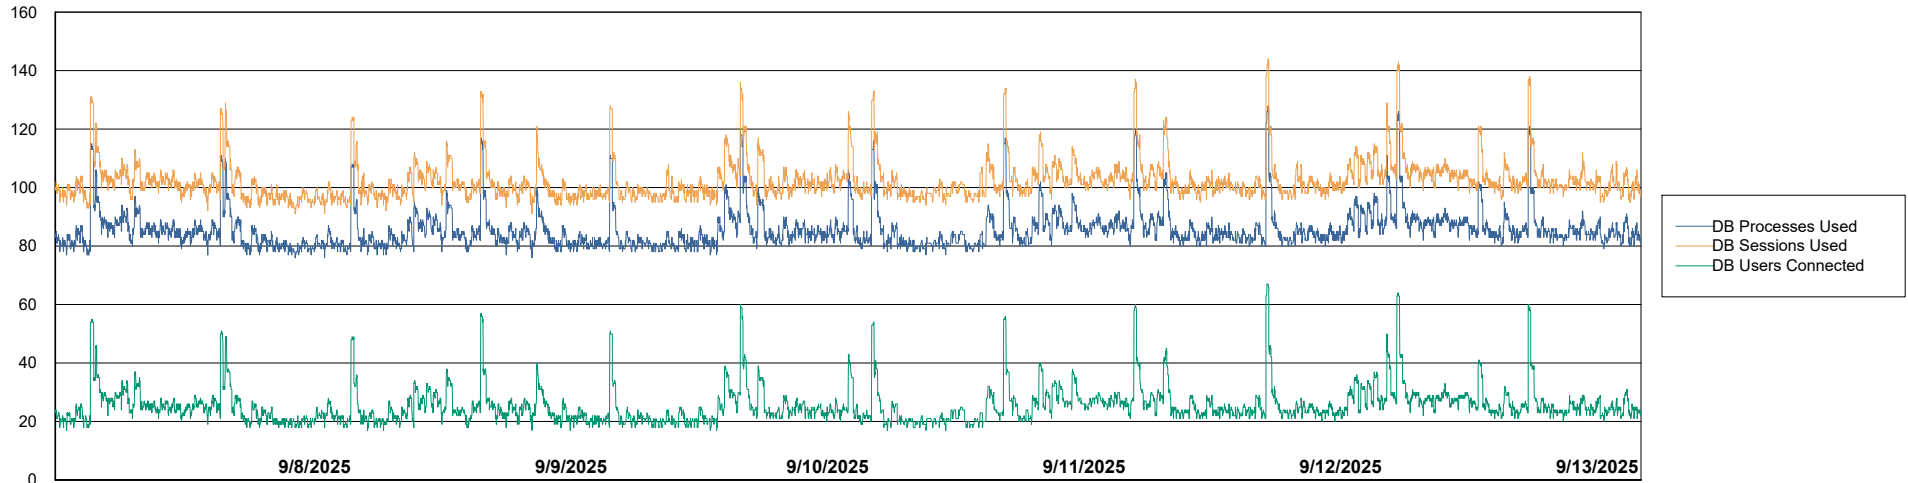

Database Performance KBR-BI-TOR_PROD_ABS1