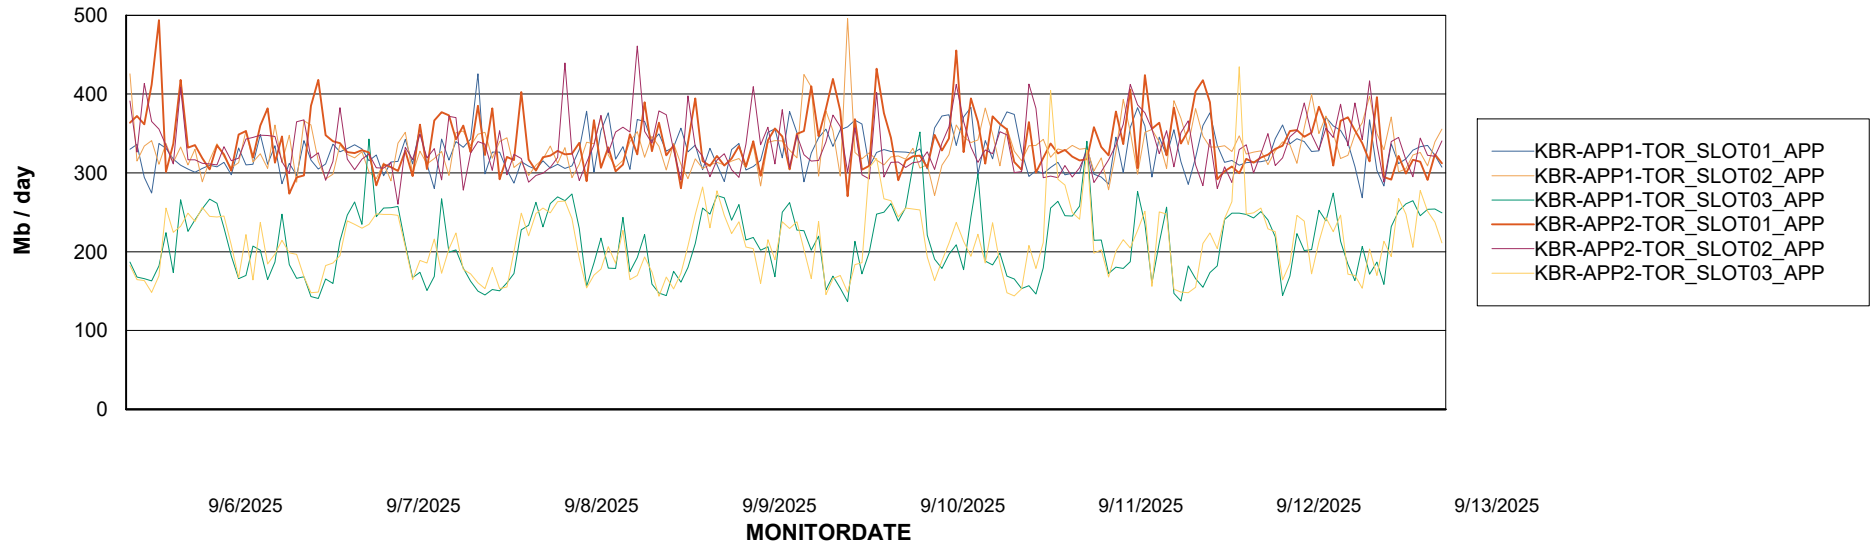

ABSSolute Application Server Services

Avg memory used per ABS Server Service