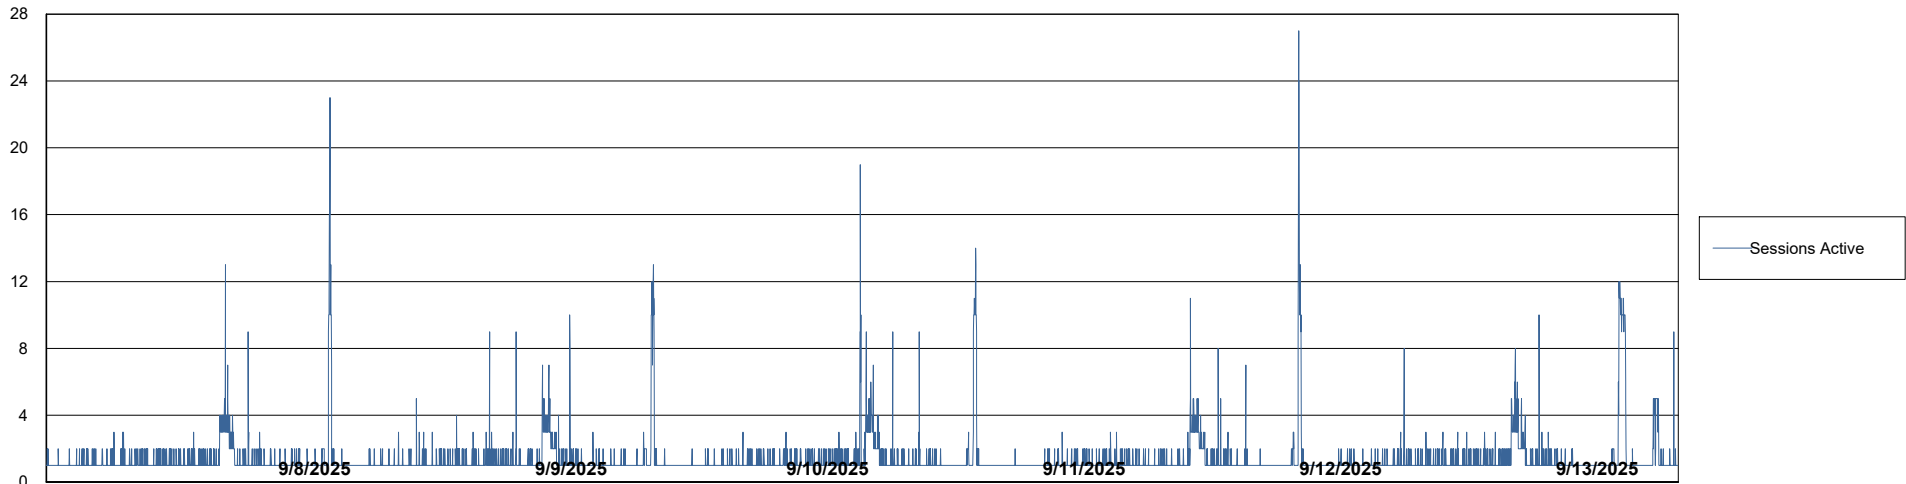

Weekly SLA Customer Report

Customer KBR OCI TOR Production
Database ID 200

Database Performance KBR-BI-TOR_PROD_ABS1

Weekly SLA Customer Report

Customer KBR OCI TOR Production
Database ID 200

Database Performance KBR-DBS1-TOR_PROD_ABS1