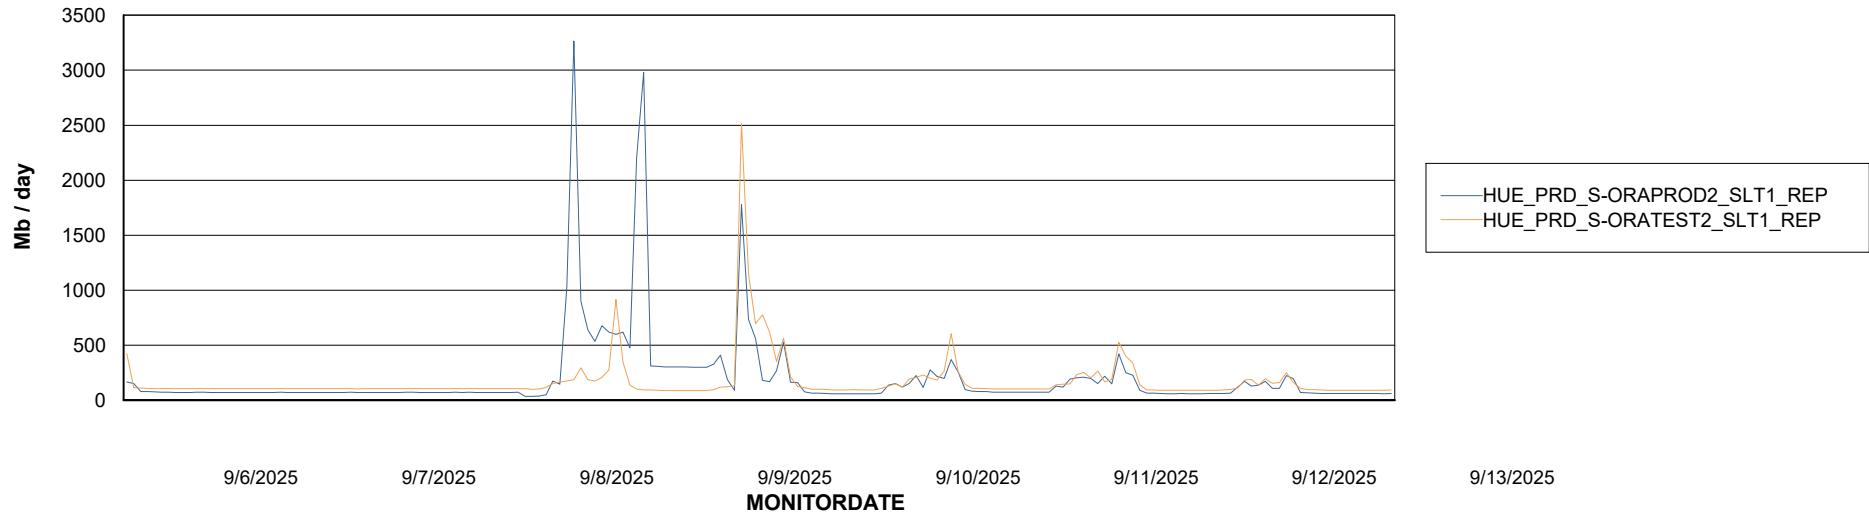

Avg memory used per ABS Server Service

Avg users per day per ABS server

Weekly SLA Customer Report

Customer HUE_Production
Database ID 154

ABSSolute Application ReportServer Services

Avg memory used per ReportServer Service