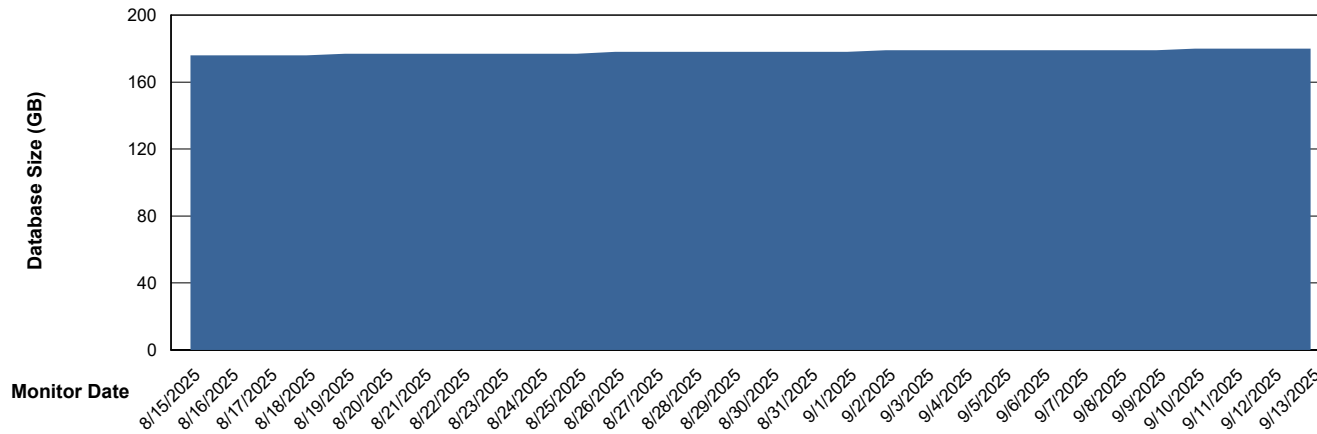

DATABASE SIZE HUE_PRD_S-ORAPROD2_ABS1

Database growth over last month