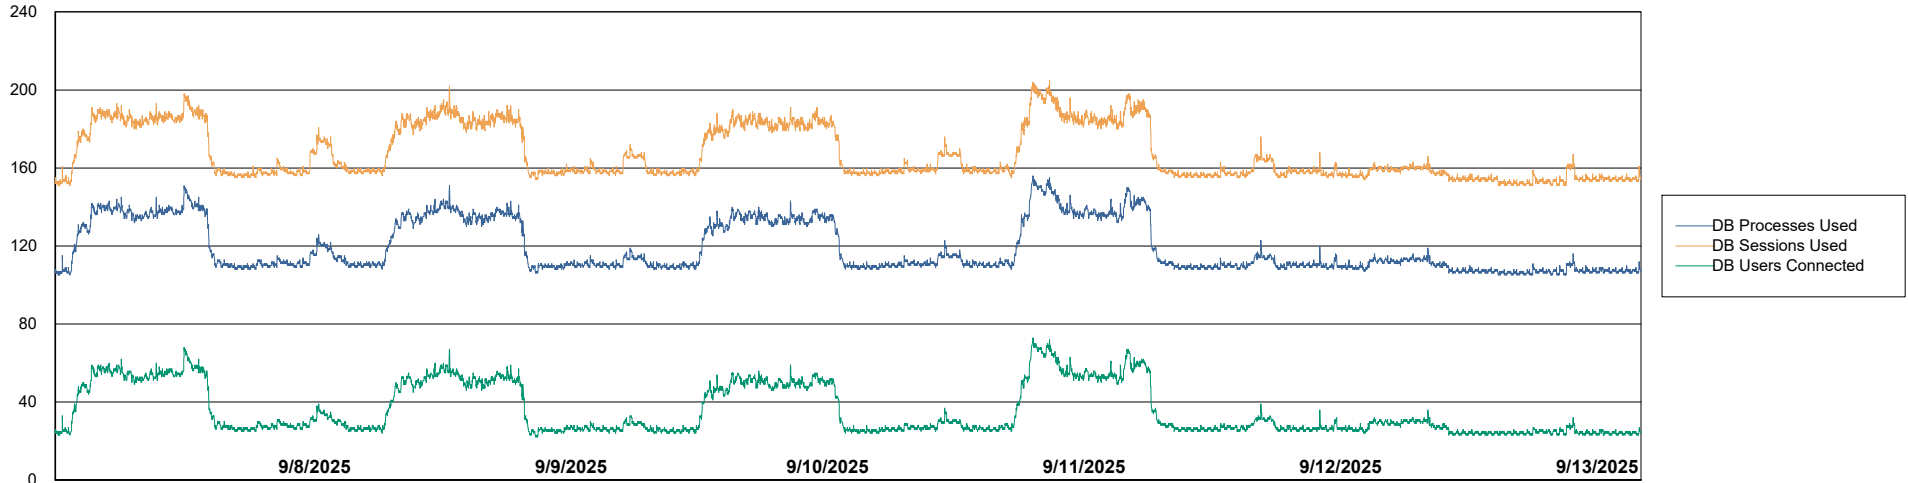

Weekly SLA Customer Report

Customer HUE_Production
Database ID 154

Database Performance HUE_PRD_S-ORABI2024_ABS1

Weekly SLA Customer Report

Customer HUE_Production
Database ID 154

Database Performance HUE_PRD_S-ORAPROD2_ABS1