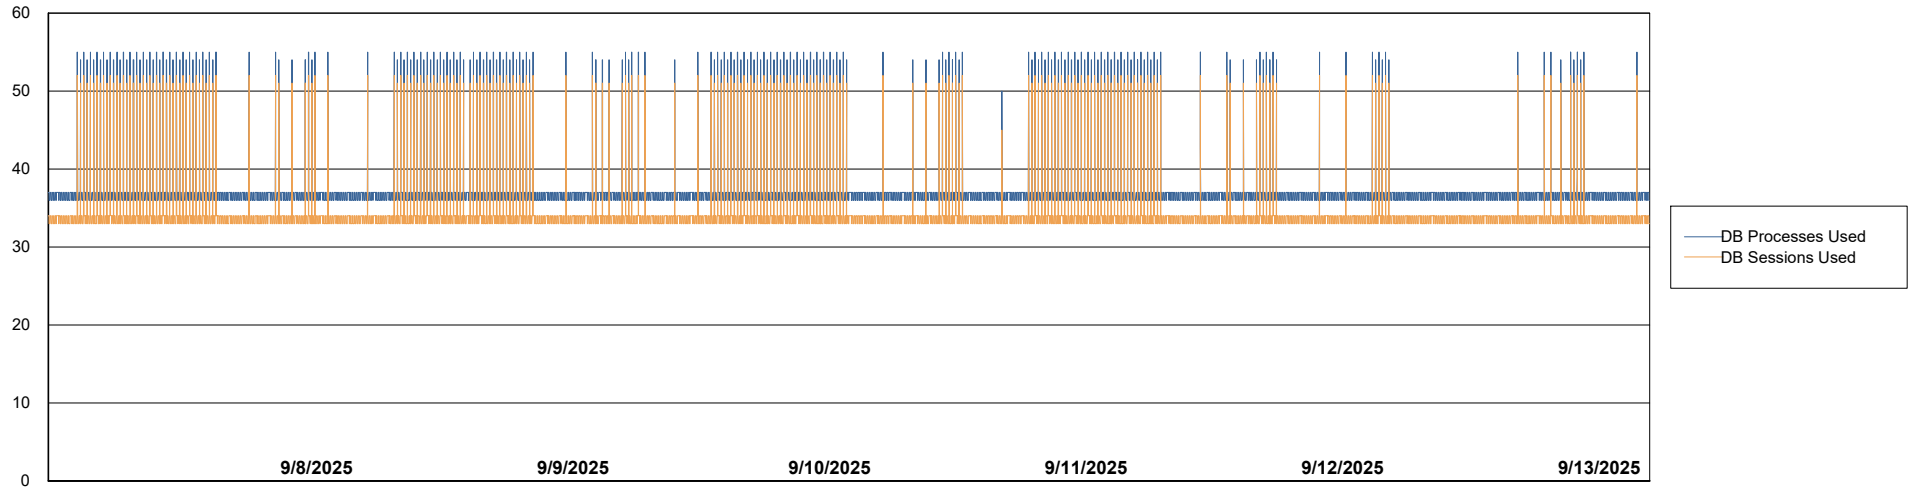

Database Performance HUE_PRD_S-ORATEST2_HSBABS1

DB Processes Max 1,000