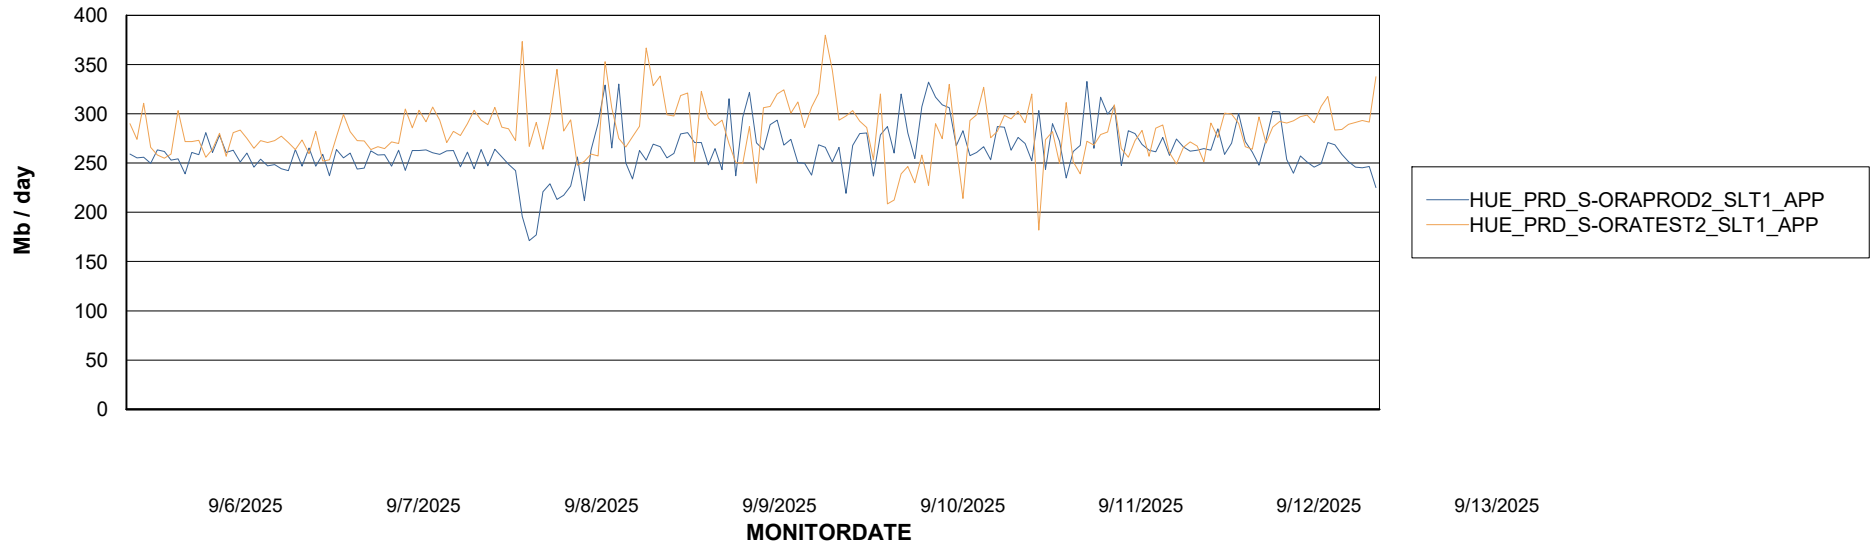

ABSSolute Application Server Services

Avg memory used per ABS Server Service