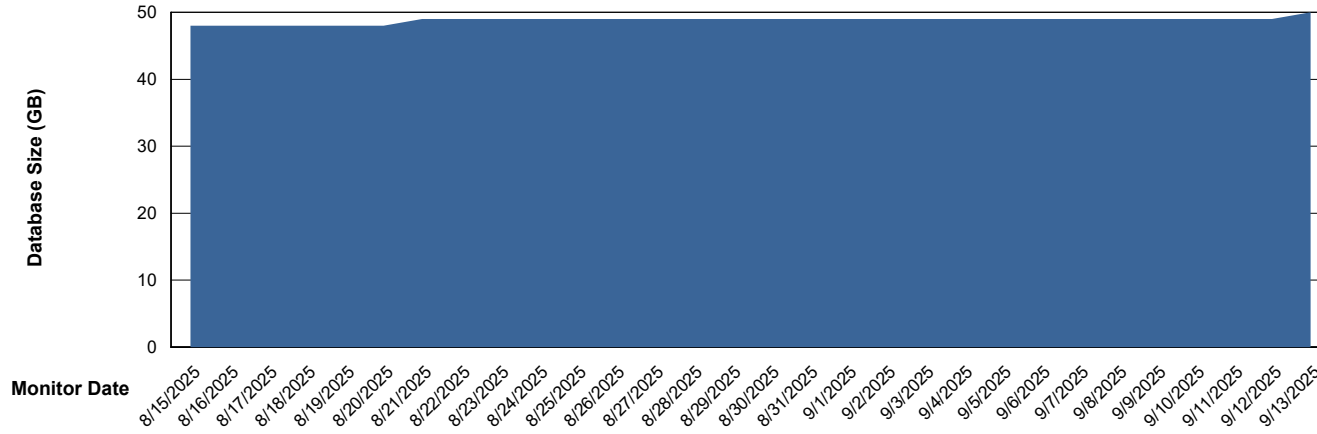

DATABASE SIZE HUE_PRD_S-ORABI2024_ABS1

Database growth over last month