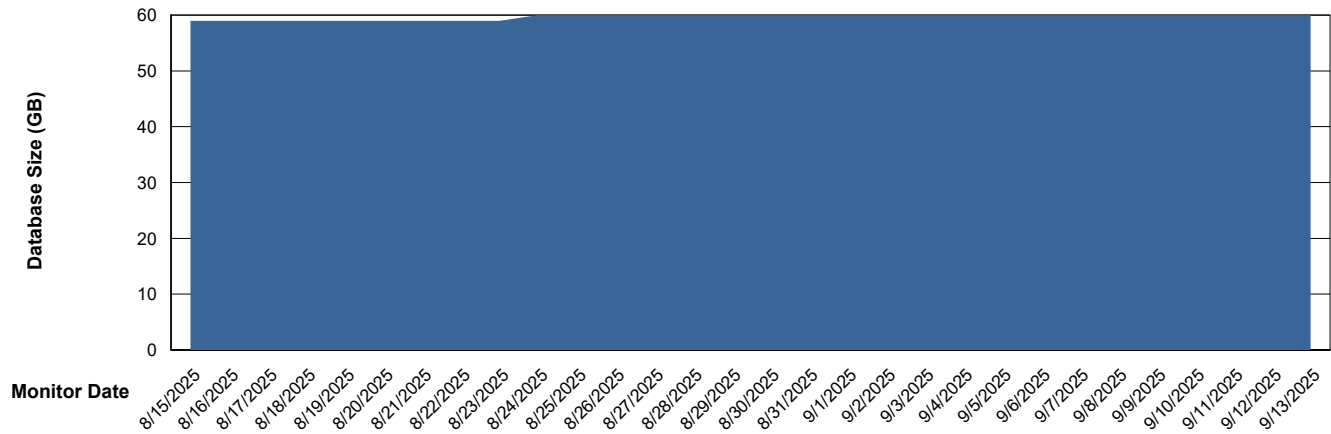

DB Processes Max 1,000
DB Processes Max 0

Weekly SLA Customer Report

Customer ELJ Production
Database ID 72

Database Performance ELJ_PRD_FRASEQXPRDDB03_ABS1

Weekly SLA Customer Report

Customer ELJ Production
Database ID 72

DATABASE SIZE ELJ_PRD_FRASEQXPRDDB01_ABS1

Database growth over last month

DATABASE SIZE ELJ_PRD_FRASEQXPRDDB03_ABS1

Database growth over last month

Weekly SLA Customer Report

Customer ELJ Production
Database ID 72