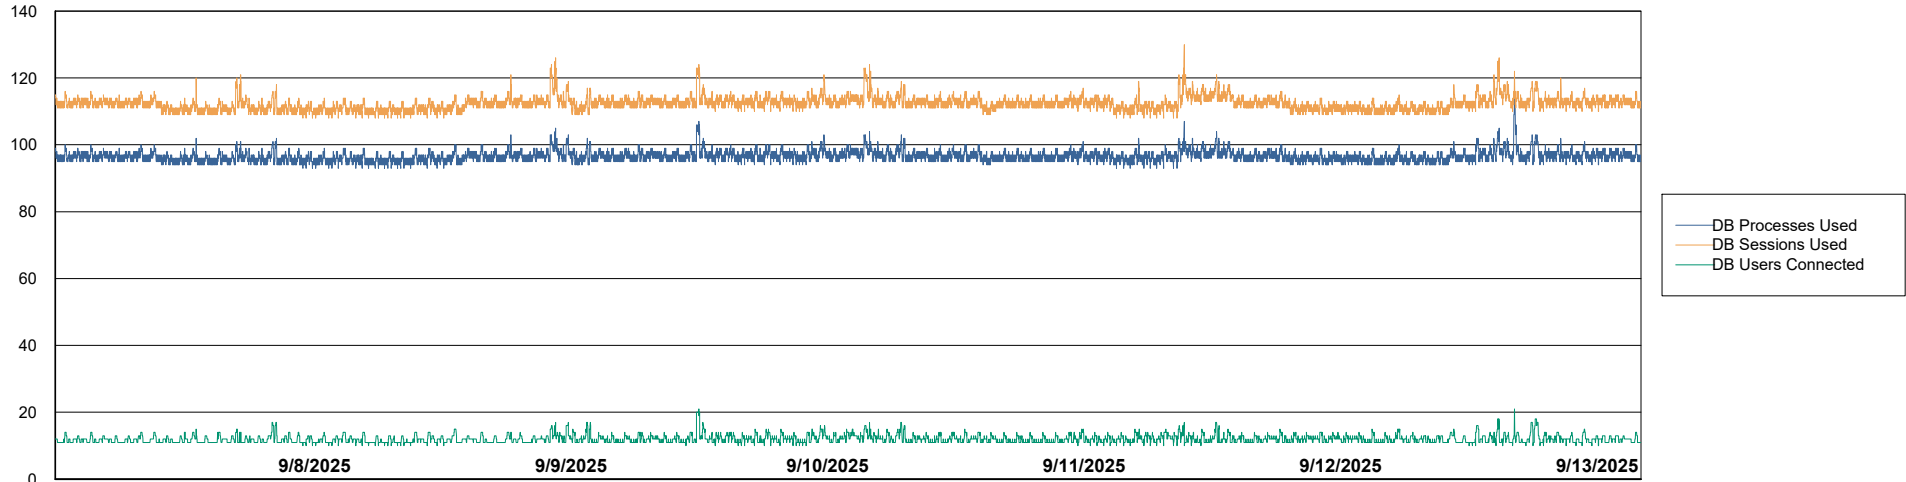

DB Processes Max 1,000
DB Processes Max 0

Weekly SLA Customer Report

Customer ELJ Production
Database ID 72

Database Performance ELJ_PRD_FRASEQXPRDDB03_ABS1

Weekly SLA Customer Report

Customer ELJ Production
Database ID 72