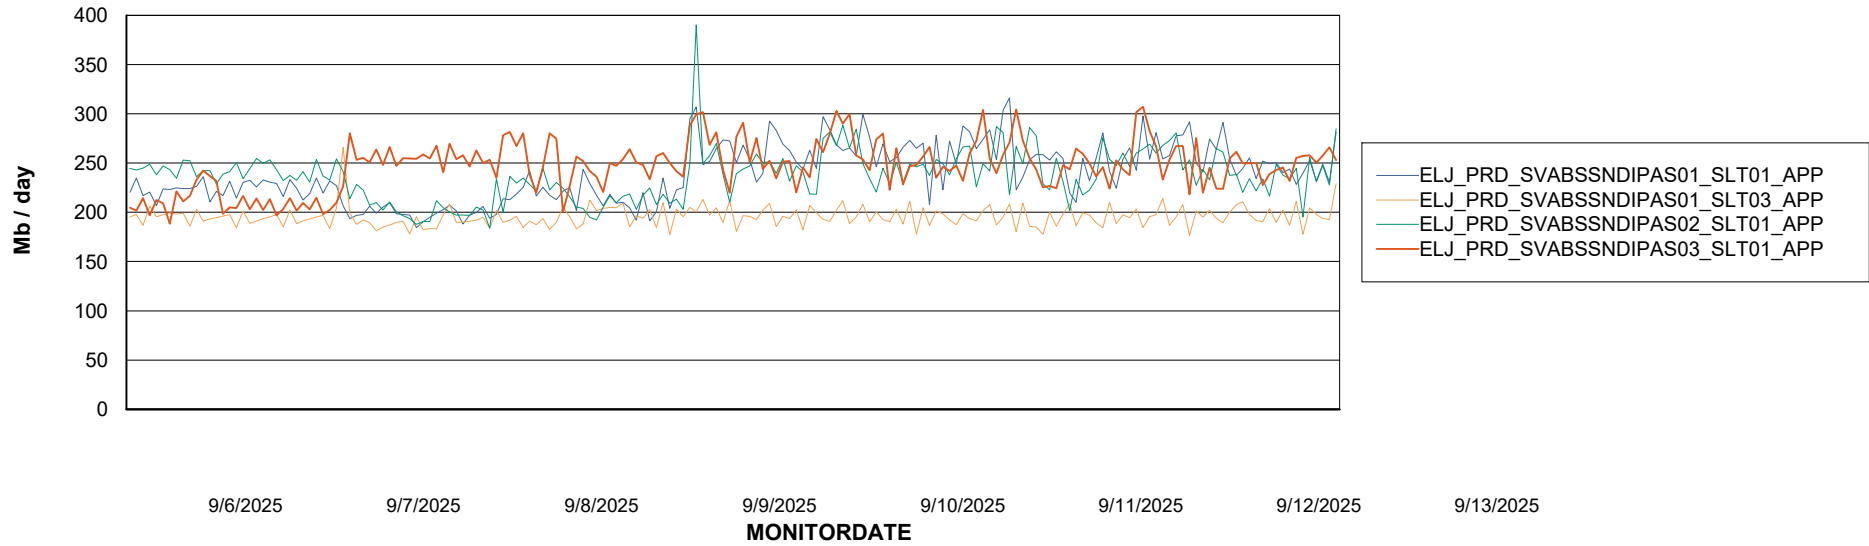

ABSSolute Application Server Services

Avg memory used per ABS Server Service