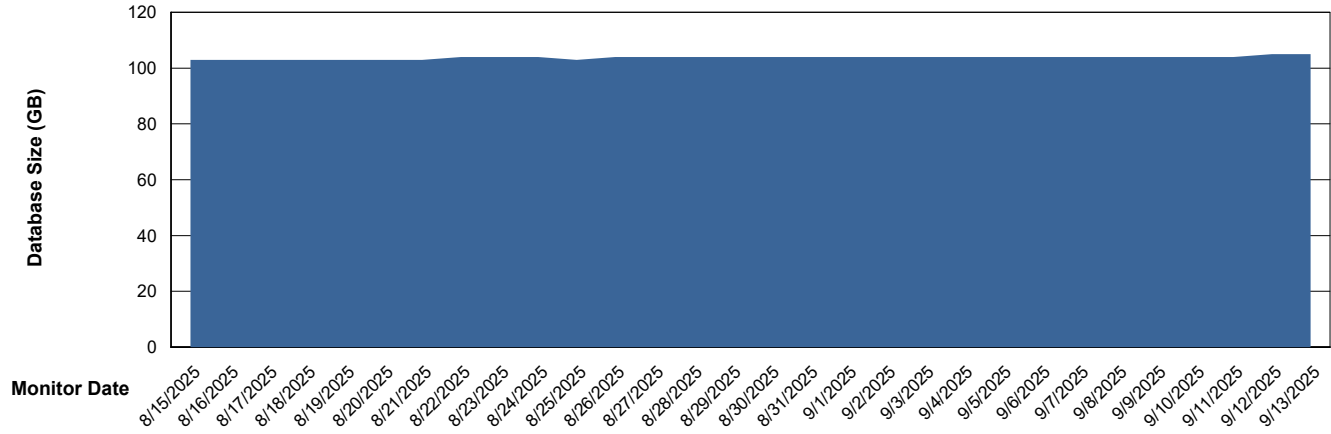

DB Processes Max 1,000
DB Processes Max 0

Weekly SLA Customer Report

Customer ELJ Production
Database ID 72

Database Performance ELJ_PRD_FRASEQXPRDDB03_ABS1

Weekly SLA Customer Report

Customer ELJ Production
Database ID 72

DATABASE SIZE ELJ_PRD_FRASEQXPRDDB01_ABS1

Database growth over last month

DATABASE SIZE ELJ_PRD_FRASEQXPRDDB03_ABS1

Database growth over last month

Weekly SLA Customer Report

Customer ELJ Production
Database ID 72