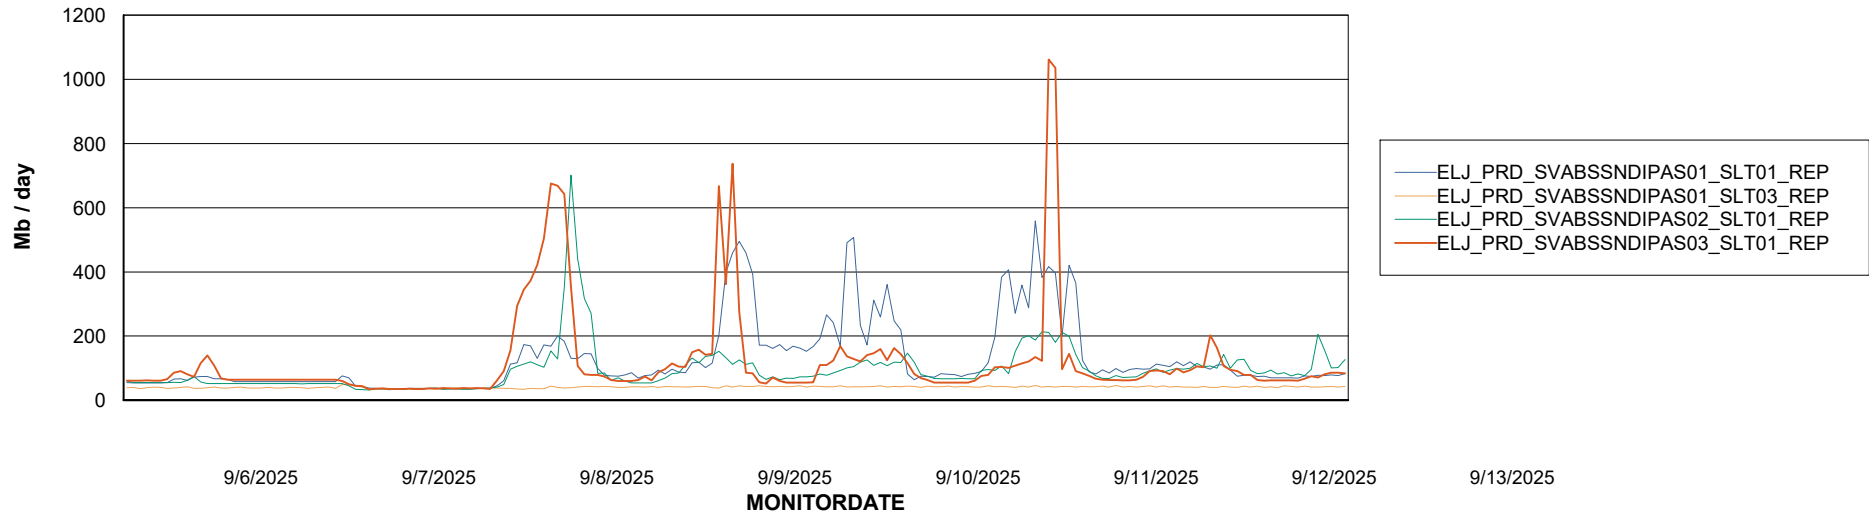

ABSSolute Application ReportServer Services

Avg memory used per ReportServer Service