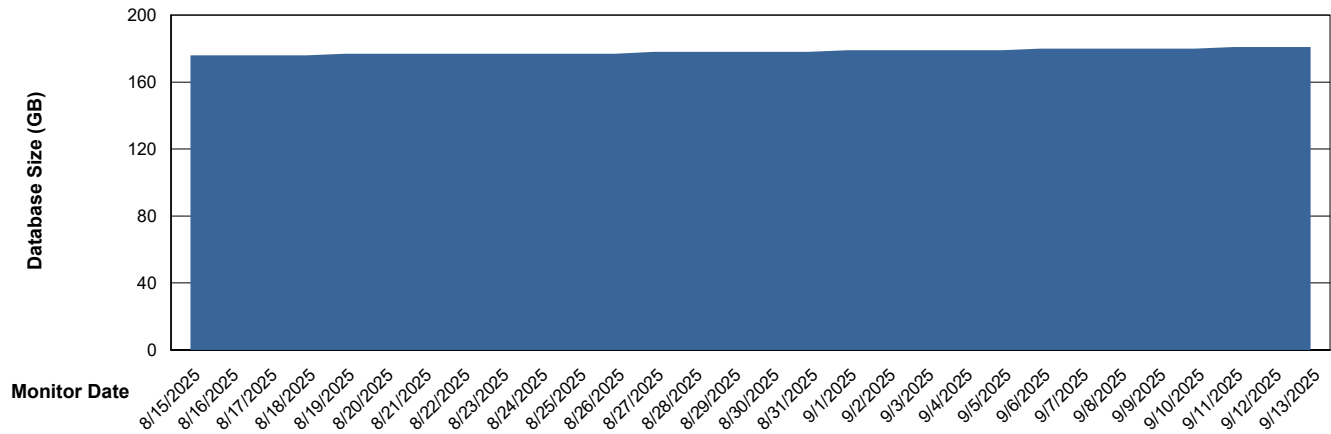

Weekly SLA Customer Report

Customer ELI_Production
Database ID 62

Database Performance ELI_PRD_FRASINTQUADB01_HSBABS1

DB Processes Max 1,000

Weekly SLA Customer Report

Customer ELI_Production
Database ID 62

DATABASE SIZE ELI_PRD_FRASEQXPRDDB04-BI_ABS1

Database growth over last month

DATABASE SIZE ELI_PRD_FRASINTPRDDB01_ABS1

Database growth over last month

Weekly SLA Customer Report

Customer ELI_Production
Database ID 62