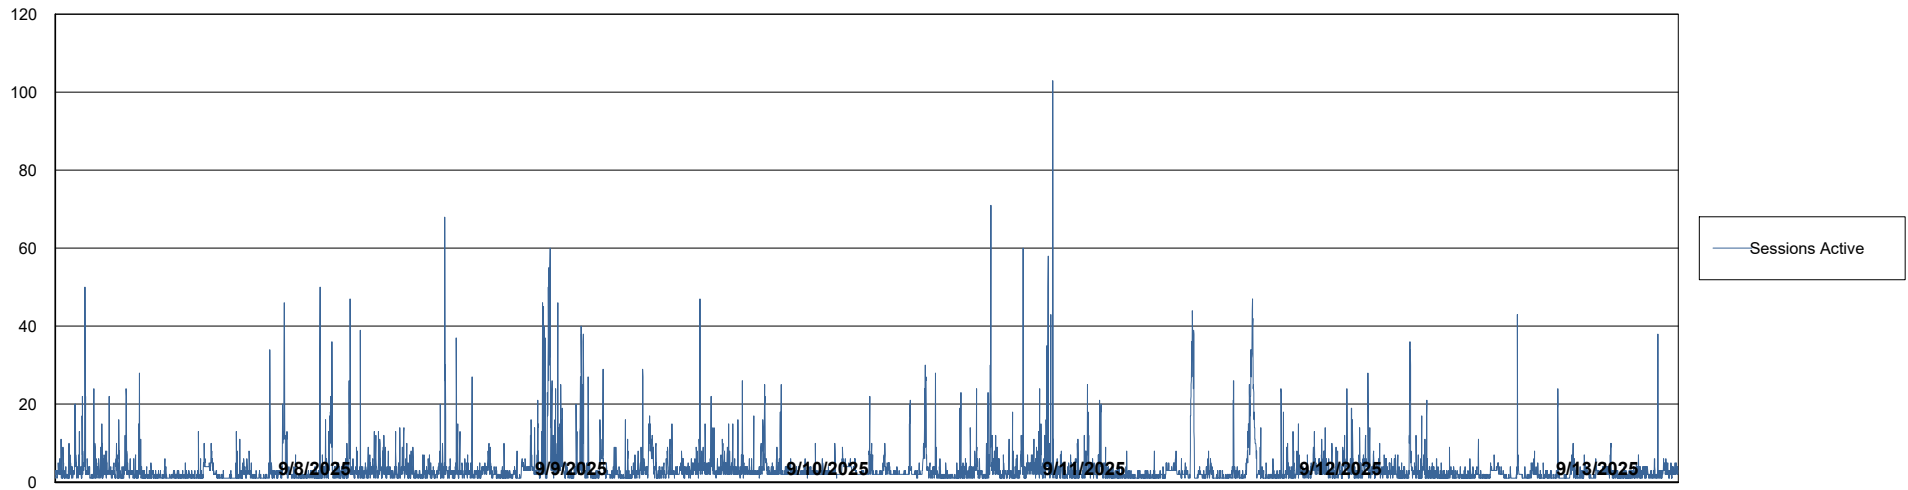

Weekly SLA Customer Report

Customer ELI_Production
Database ID 62

Database Performance ELI_PRD_FRASEQXPRDDB04-BI_ABS1

Weekly SLA Customer Report

Customer ELI_Production
Database ID 62

Database Performance ELI_PRD_FRASINTPRDDB01_ABS1