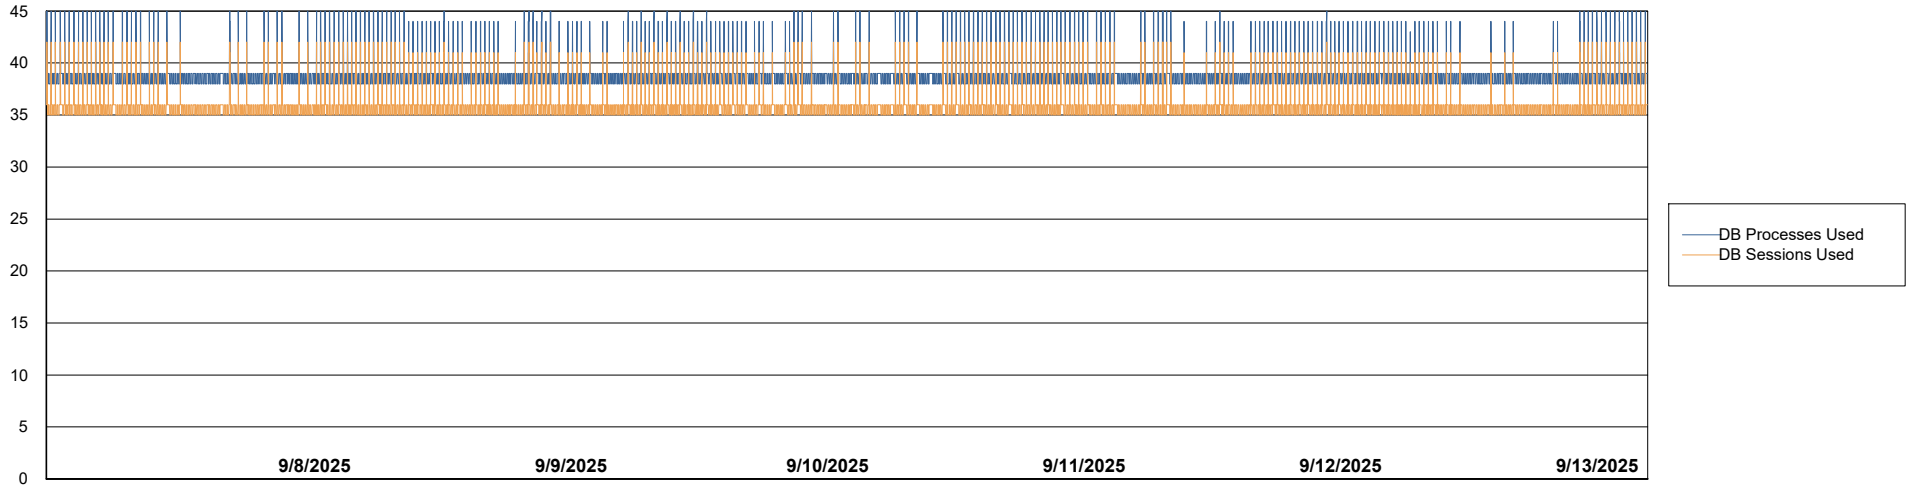

Database Performance ELI_PRD_FRASINTQUADB01_HSBABS1

DB Processes Max 1,000