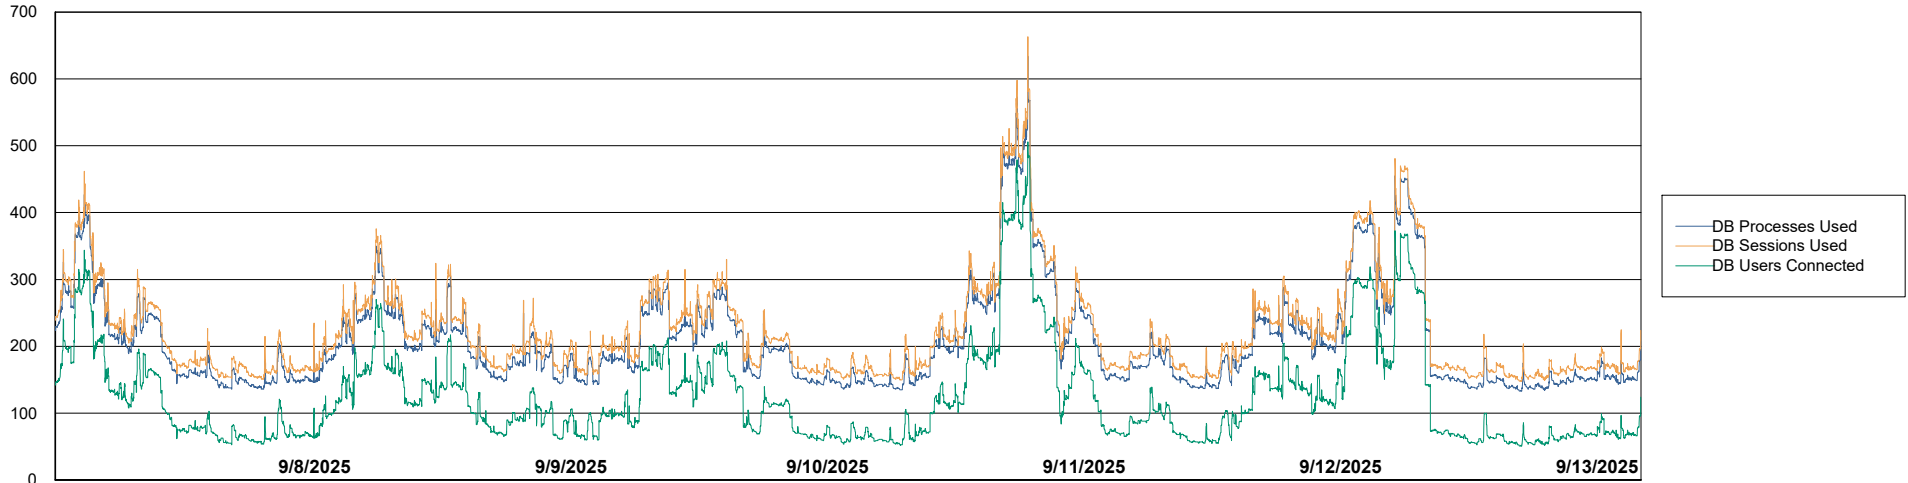

Weekly SLA Customer Report

Customer ELI_Production
Database ID 62

Database Performance ELI_PRD_FRASEQXPRDDB04-BI_ABS1

Weekly SLA Customer Report

Customer ELI_Production
Database ID 62

Database Performance ELI_PRD_FRASINTPRDDB01_ABS1