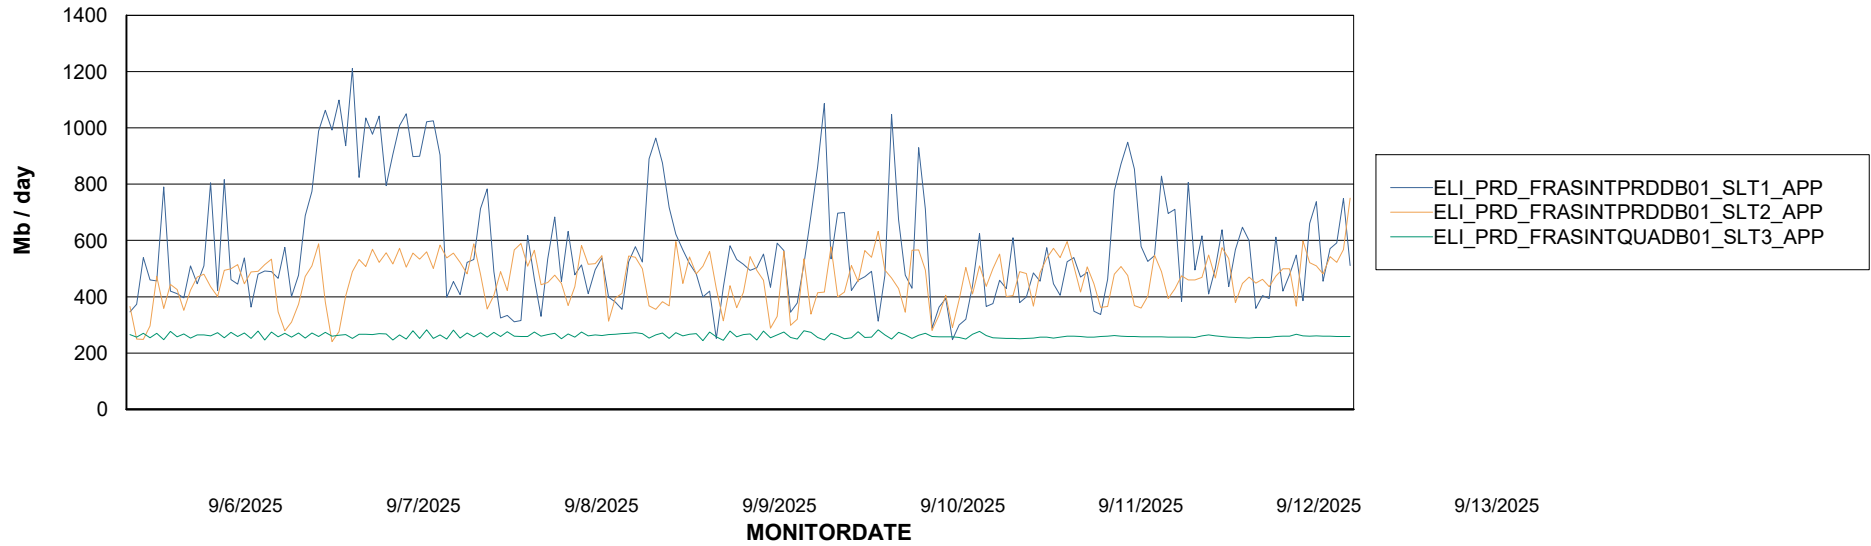

ABSSolute Application Server Services

Avg memory used per ABS Server Service