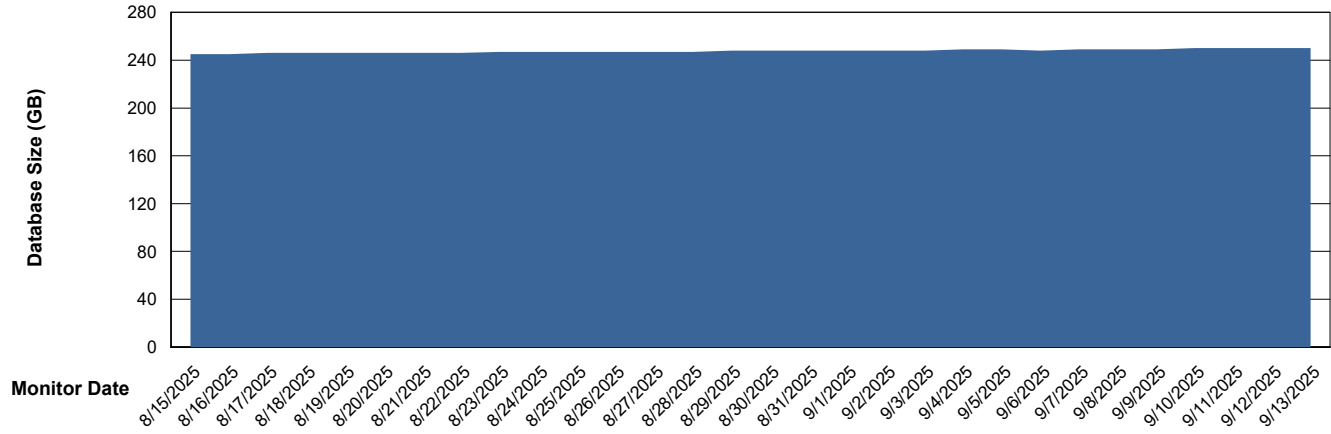

Weekly SLA Customer Report

Customer ELI_Production
Database ID 62

Database Performance ELI_PRD_FRASINTQUADB01_HSBABS1

DB Processes Max 1,000

Weekly SLA Customer Report

Customer ELI_Production
Database ID 62

DATABASE SIZE ELI_PRD_FRASEQXPRDDB04-BI_ABS1

Database growth over last month

DATABASE SIZE ELI_PRD_FRASINTPRDDB01_ABS1

Database growth over last month

Weekly SLA Customer Report

Customer ELI_Production
Database ID 62