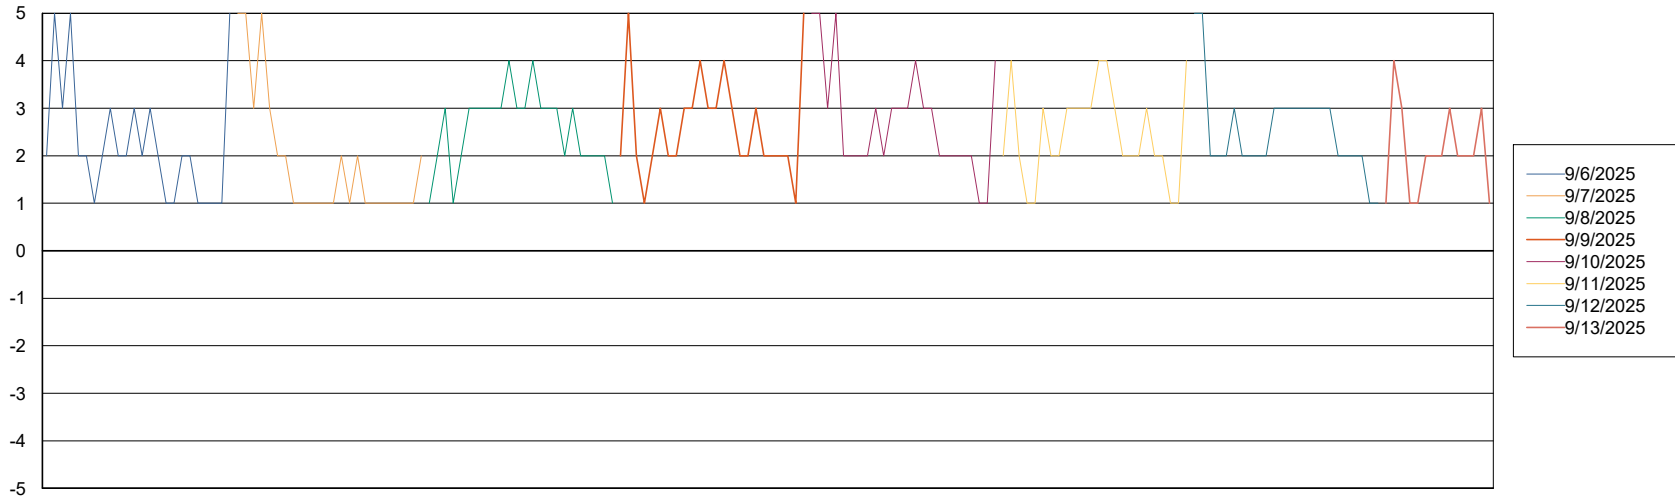

Standby Database Health ELI_Production

Recovery lag for last 7 days