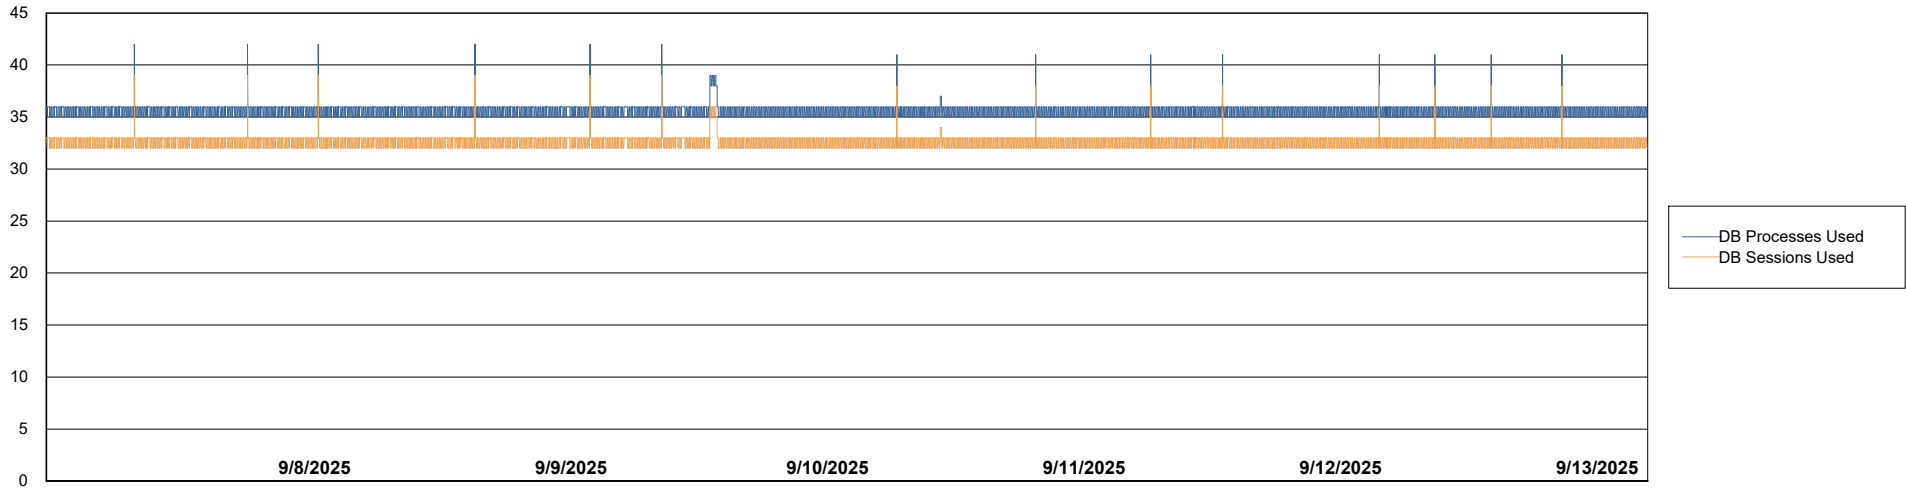

Database Performance ECL_PRD_ECLABS-TEST_HSBABS1

DB Processes Max 1,000