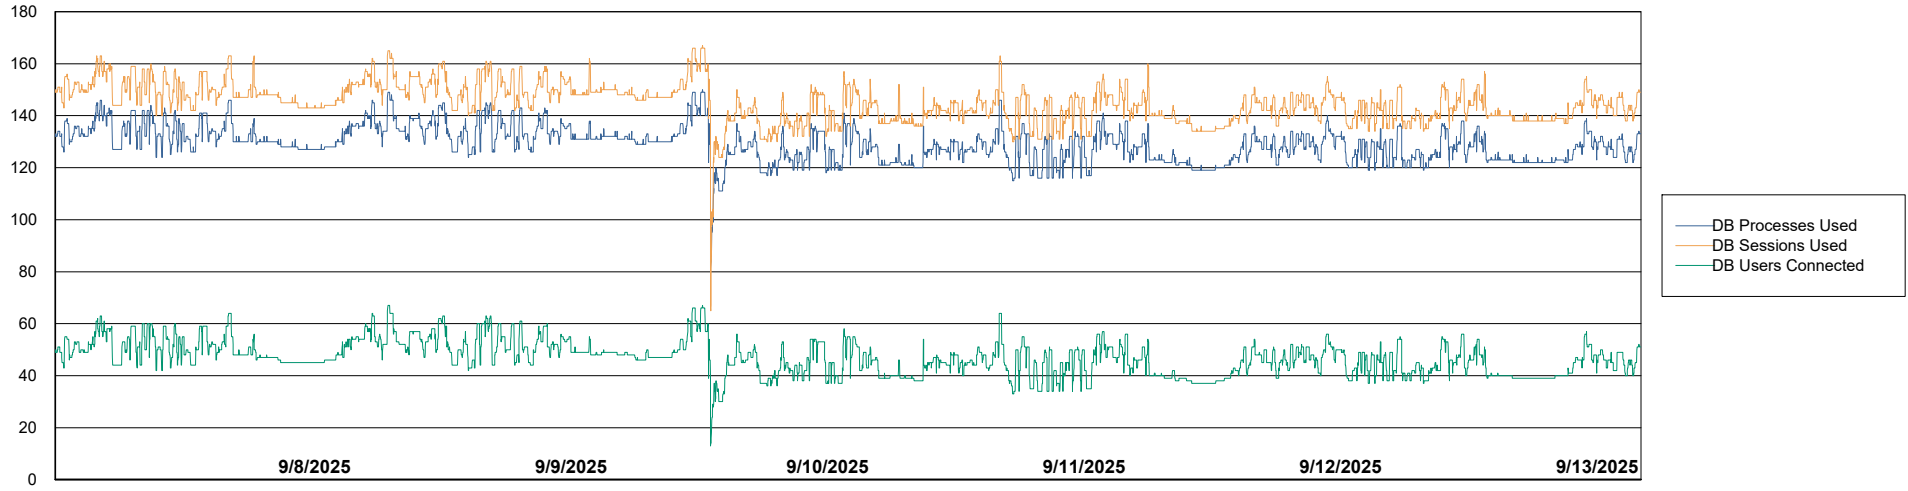

Weekly SLA Customer Report

Customer ECL_Production
Database ID 156

Database Performance ECL_PRD_ECLABS_ABS1

Weekly SLA Customer Report

Customer ECL_Production
Database ID 156

Database Performance ECL_PRD_ECL-ABS-BI_ABS1