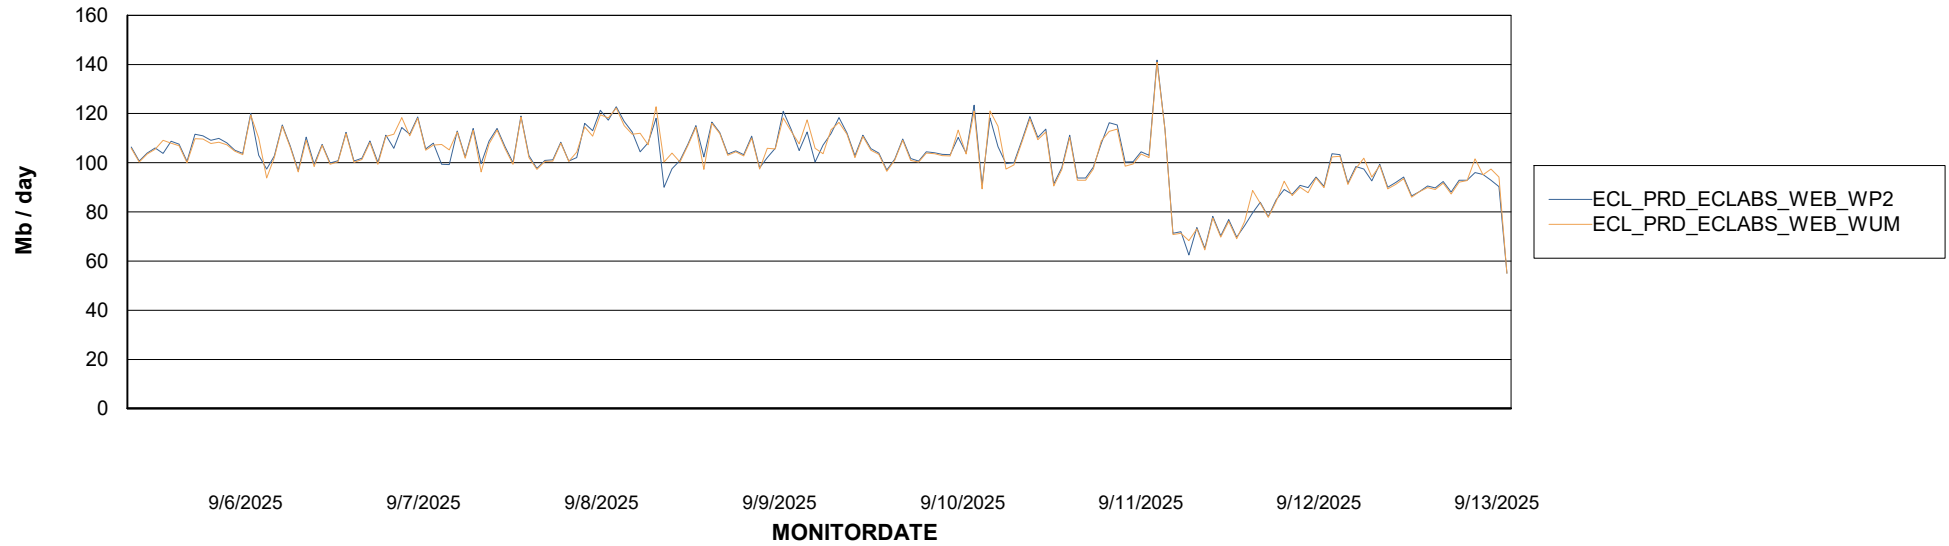

ABSSolute Web Component Services

Avg memory used per ABS Web component