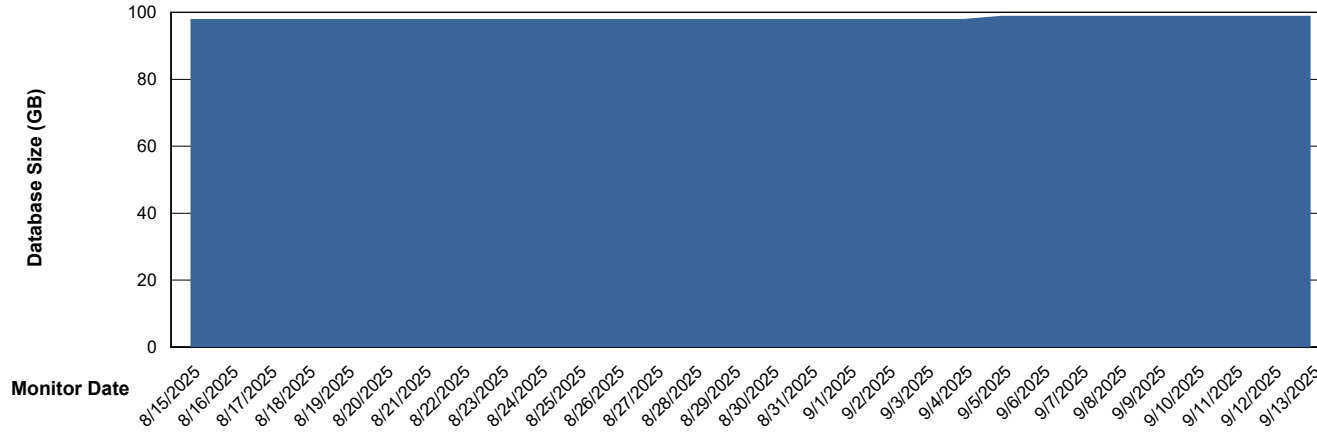

Weekly SLA Customer Report

Customer ECL_Production
Database ID 156

Database Performance ECL_PRD_ECLABS-TEST_HSBABS1

DB Processes Max 1,000

Weekly SLA Customer Report

Customer ECL_Production
Database ID 156

DATABASE SIZE ECL_PRD_ECLABS_ABS1

Database growth over last month

DATABASE SIZE ECL_PRD_ECL-ABS-BI_ABS1

Database growth over last month

Weekly SLA Customer Report

Customer ECL_Production
Database ID 156

Database Tablespace ECL_PRD_ECLABS_ABS1