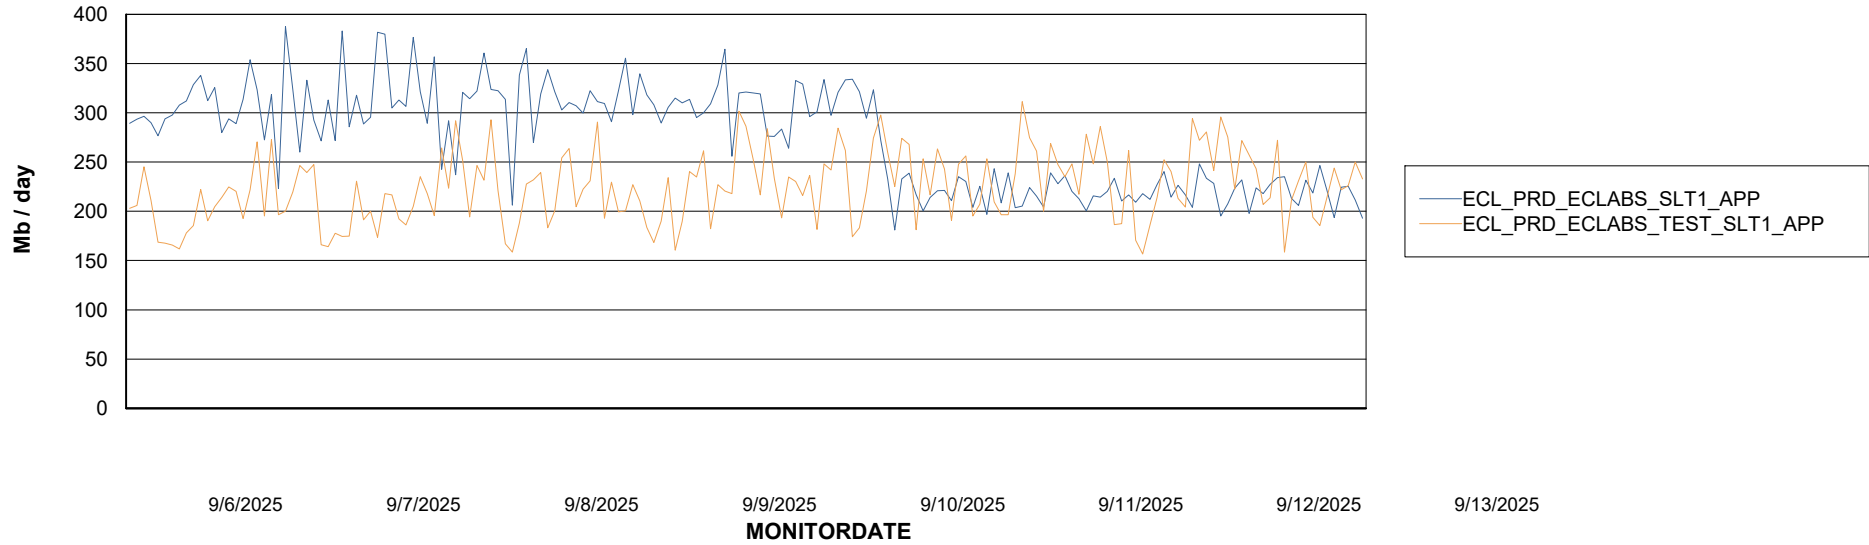

ABSSolute Application Server Services

Avg memory used per ABS Server Service