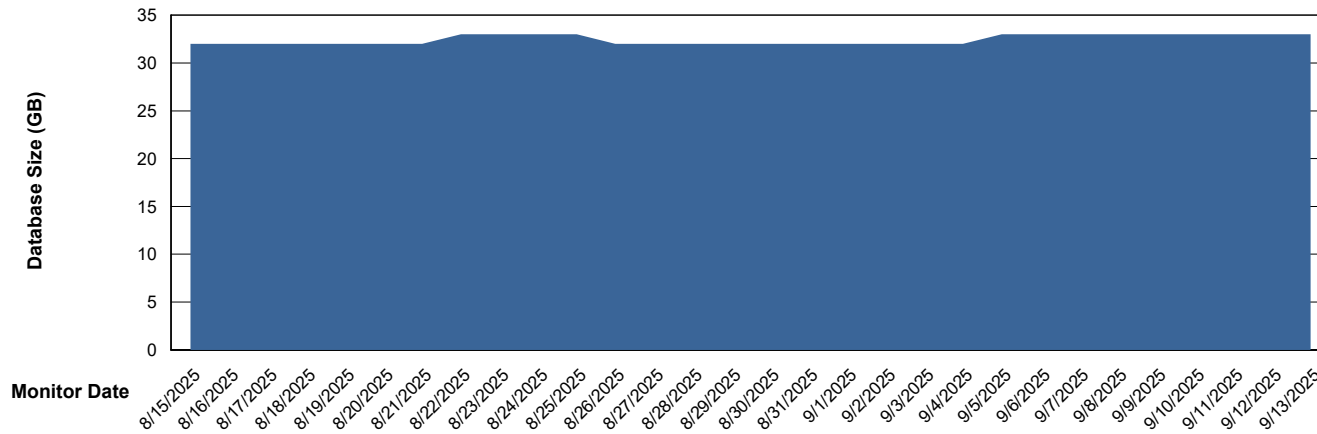

Weekly SLA Customer Report

Customer ECL_Production
Database ID 156

Database Performance ECL_PRD_ECLABS-TEST_HSBABS1

DB Processes Max 1,000

Weekly SLA Customer Report

Customer ECL_Production
Database ID 156

DATABASE SIZE ECL_PRD_ECLABS_ABS1

Database growth over last month

DATABASE SIZE ECL_PRD_ECL-ABS-BI_ABS1

Database growth over last month

Weekly SLA Customer Report

Customer ECL_Production
Database ID 156

Database Tablespace ECL_PRD_ECLABS_ABS1