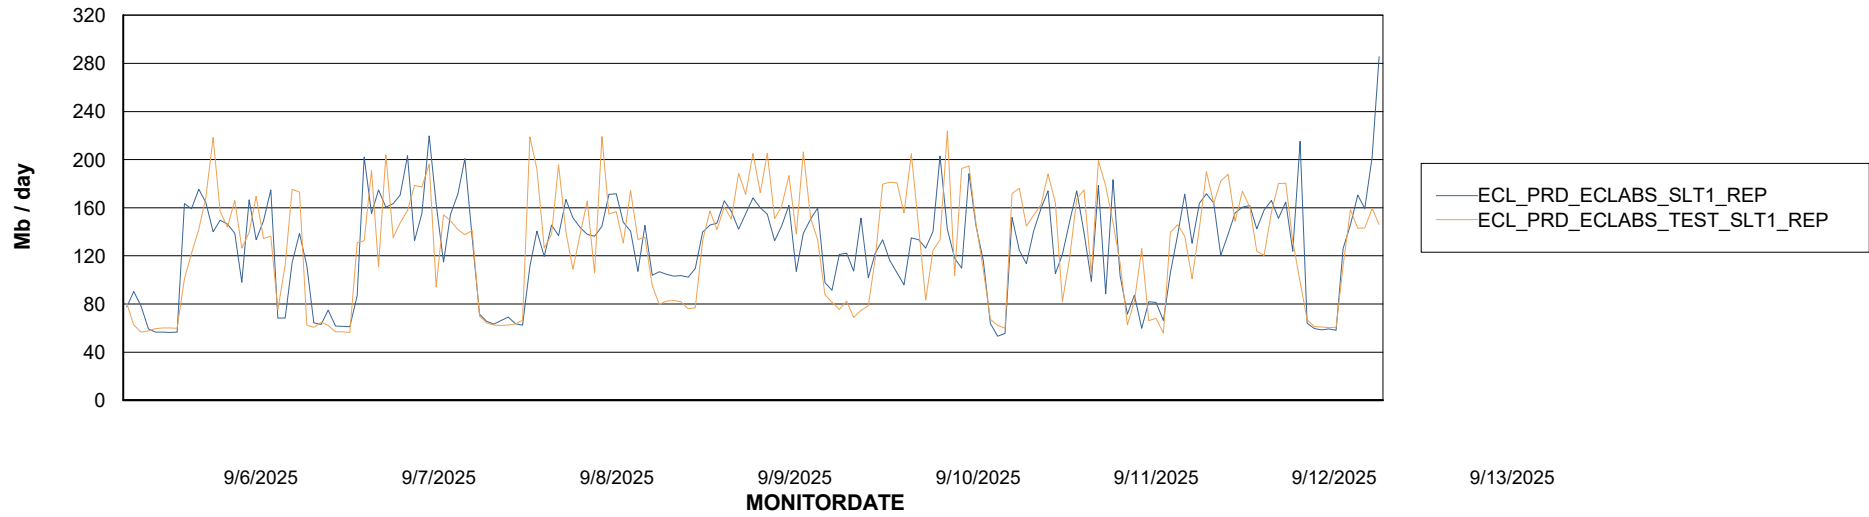

Avg memory used per ABS Server Service

Avg users per day per ABS server

Weekly SLA Customer Report

Customer ECL_Production
Database ID 156

ABSSolute Application ReportServer Services

Avg memory used per ReportServer Service