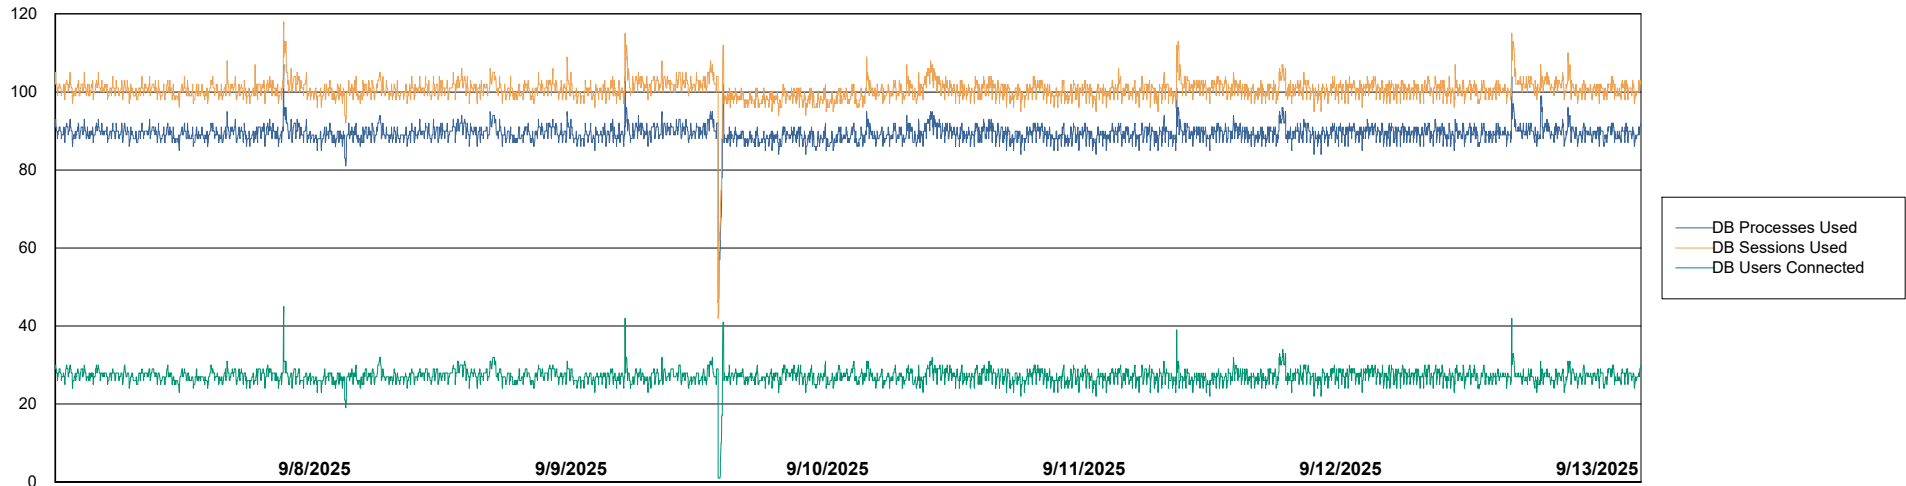

Weekly SLA Customer Report

Customer ECL_Production
Database ID 156

Database Performance ECL_PRD_ECLABS_ABS1

Weekly SLA Customer Report

Customer ECL_Production
Database ID 156

Database Performance ECL_PRD_ECL-ABS-BI_ABS1