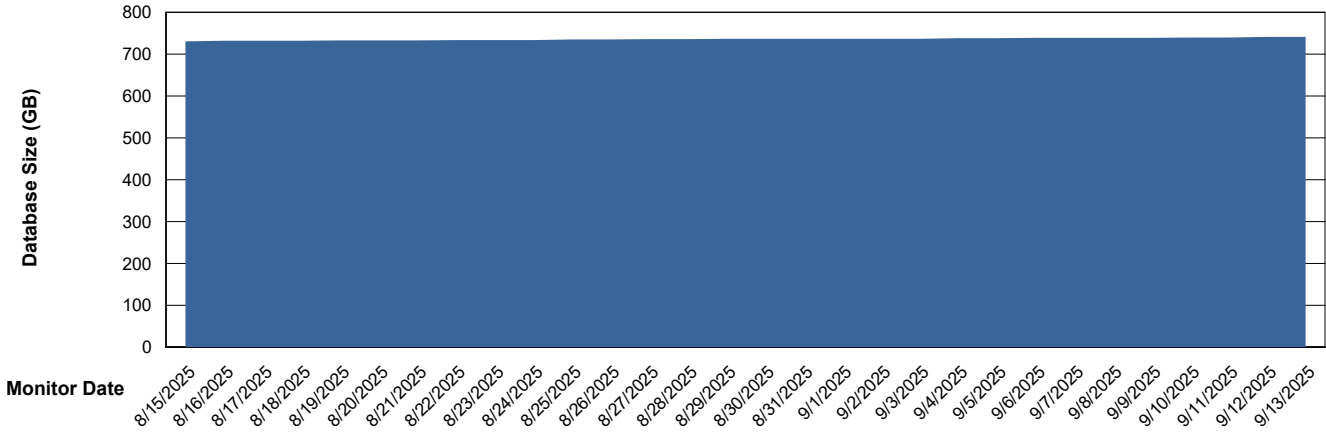

Database growth over last month

Database Tablespace CUS_PRD_ABSDB1_ABS1

Date	Tablespace Name	Filesize (Gb)	Usedsize (Gb)	Percentage free
9/13/2025	ABSDATA	324	269	17
	INDX	543	456	16
9/12/2025	ABSDATA	324	269	17
	INDX	543	456	16
9/11/2025	ABSDATA	324	269	17
	INDX	543	455	16
9/10/2025	ABSDATA	324	268	17
	INDX	543	455	16
9/9/2025	ABSDATA	324	268	17
	INDX	543	455	16
9/8/2025	ABSDATA	324	268	17
	INDX	543	455	16
9/7/2025	ABSDATA	324	268	17
	INDX	543	455	16