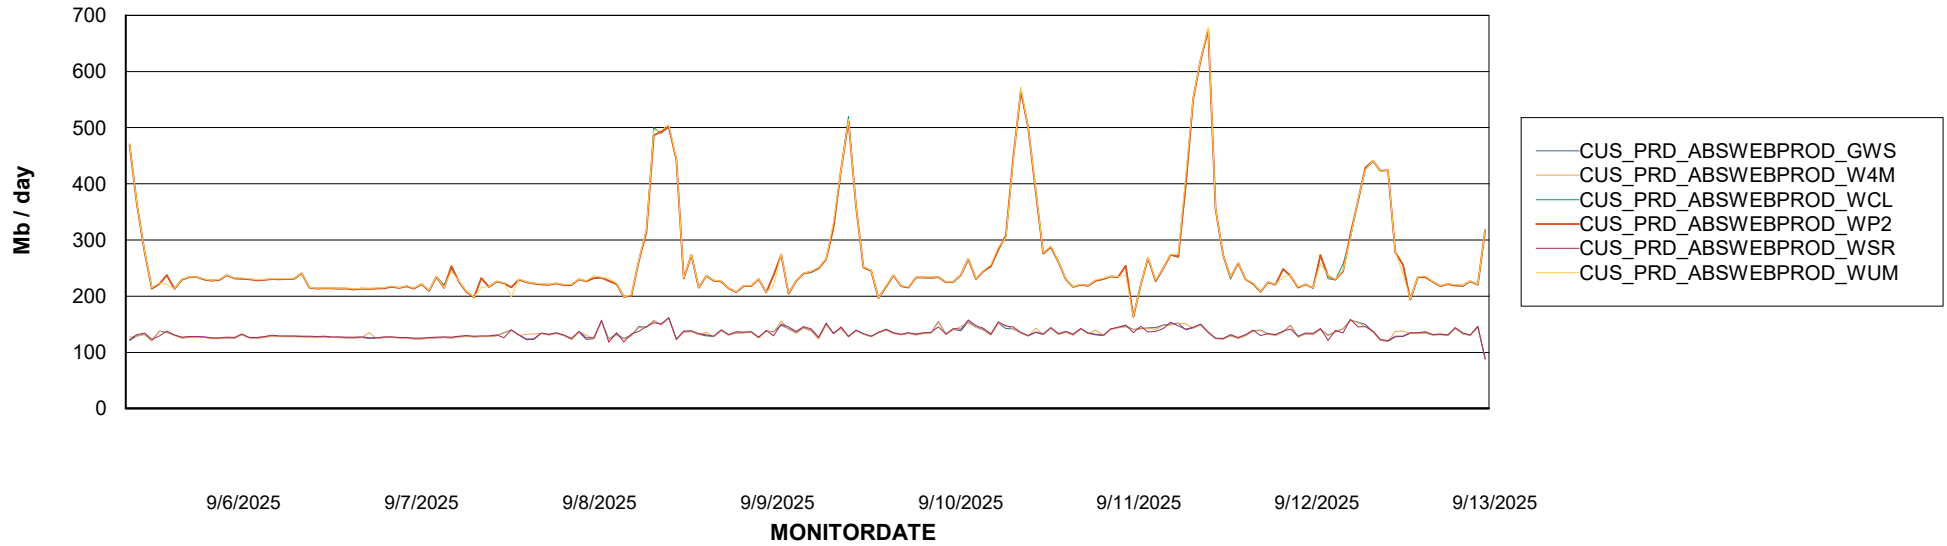

ABSSolute Web Component Services

Avg memory used per ABS Web component