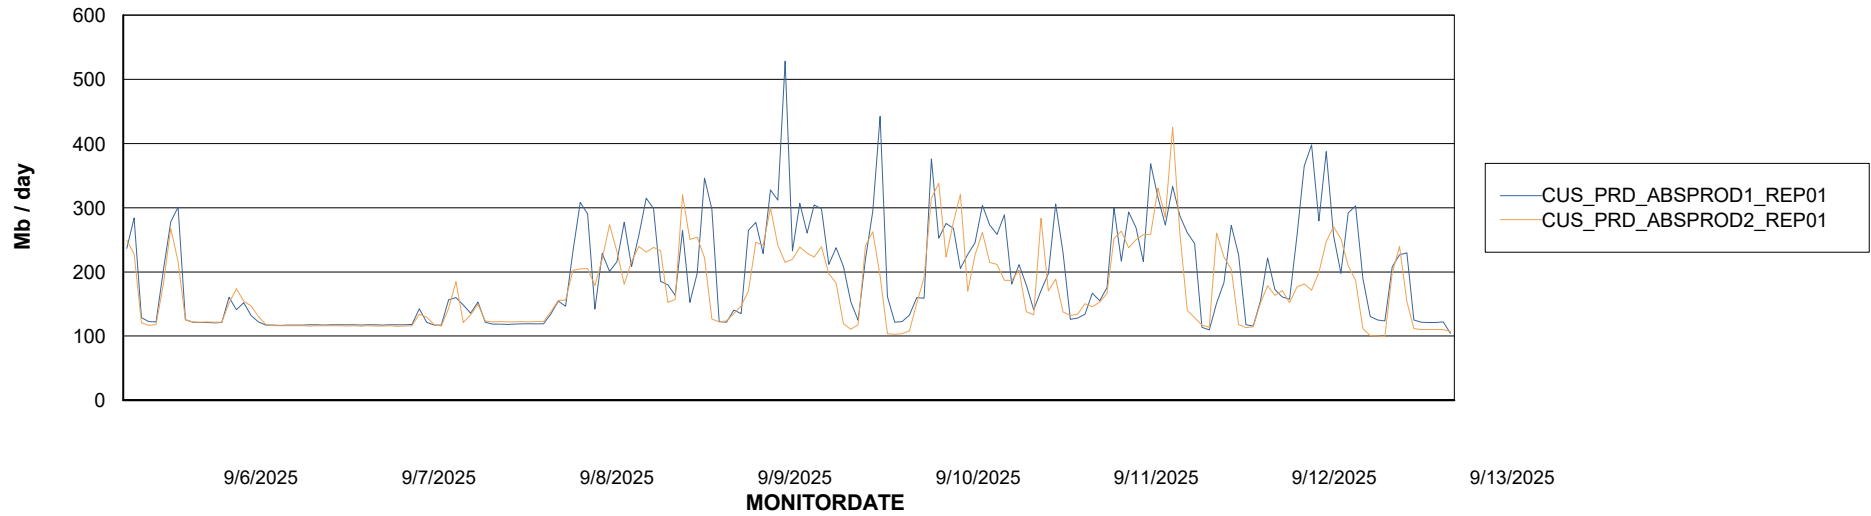

ABSSolute Application ReportServer Services

Avg memory used per ReportServer Service