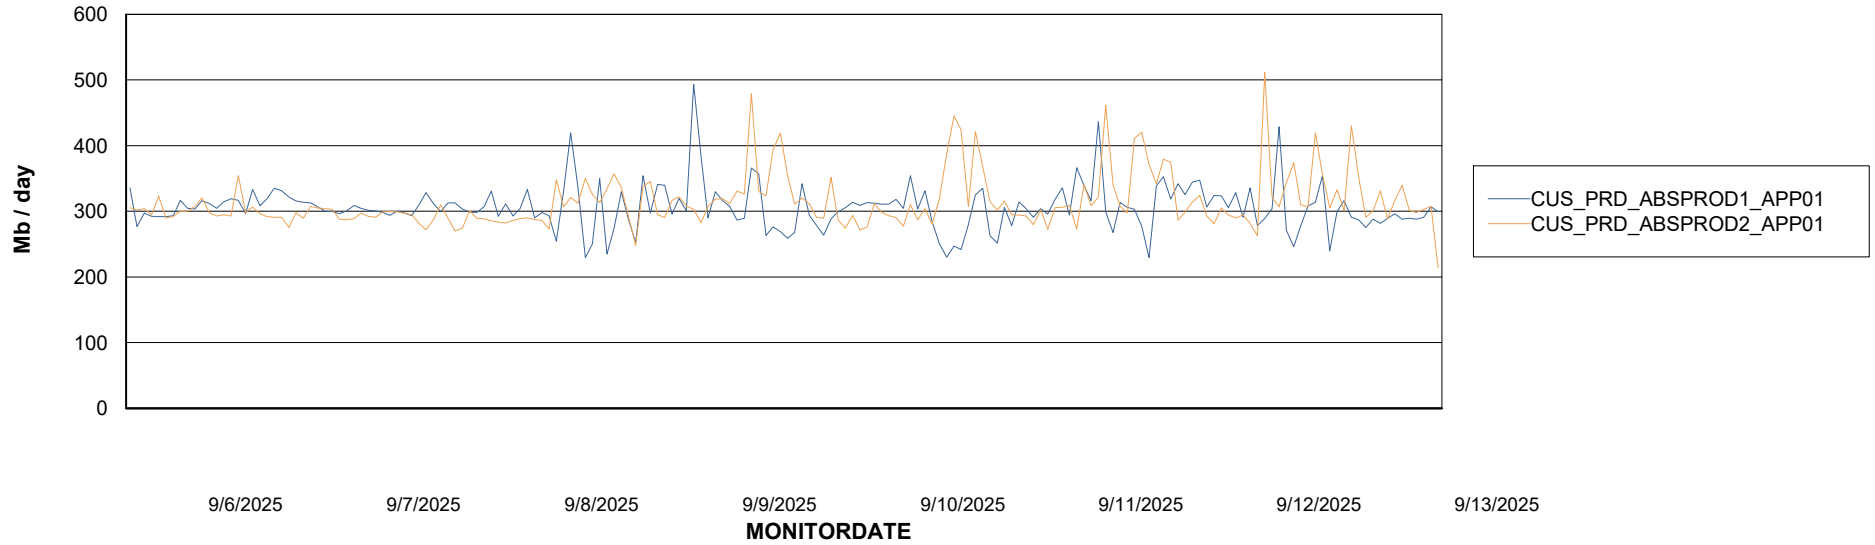

ABSSolute Application Server Services

Avg memory used per ABS Server Service