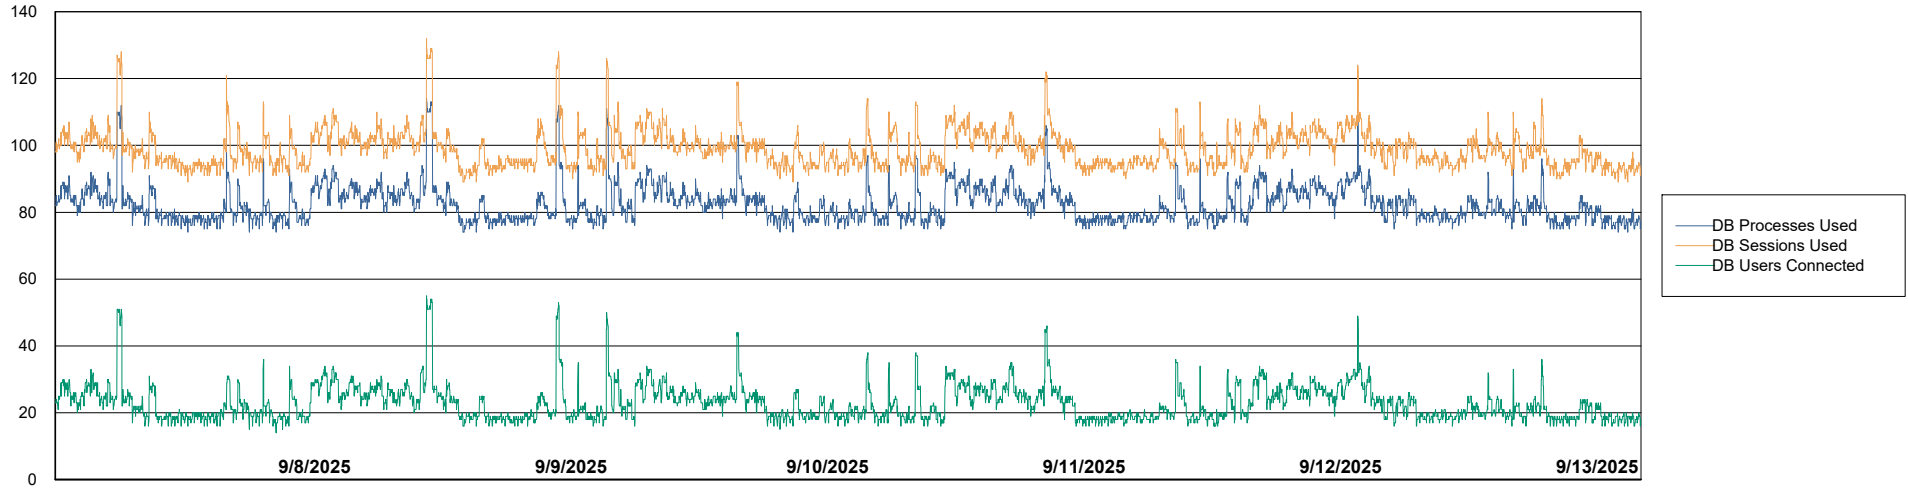

Database Performance: CLB-BI2-AMS_ABS1_DB