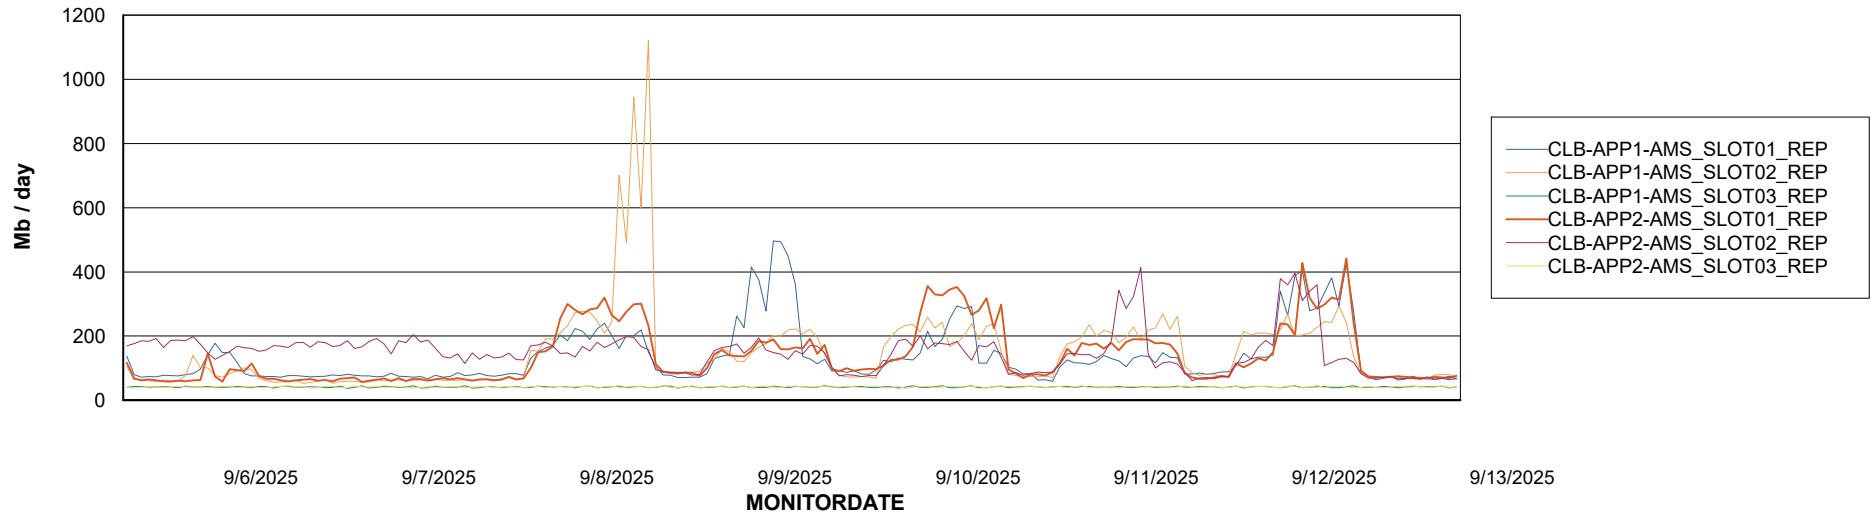

Avg memory used per ABS Server Service

Avg users per day per ABS server

Weekly SLA Customer Report

Customer: CLB OCI AMS Production
Database ID: 196

ABSSolute Application ReportServer Services

Avg memory used per ReportServer Service