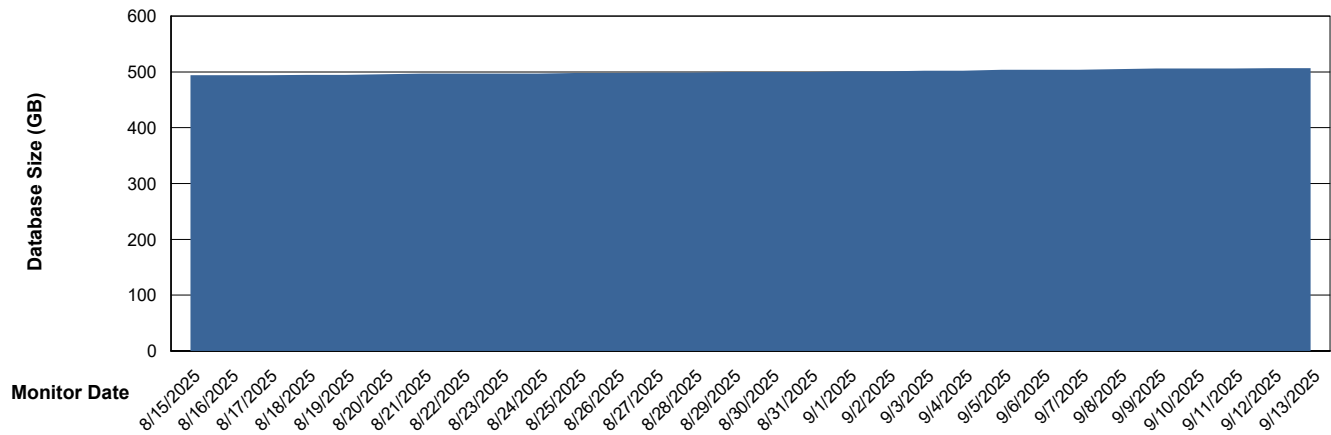

Customer CLB OCI AMS Production
Database ID 196

DATABASE SIZE CLB-BI2-AMS_ABS1_DB

Database growth over last month

DATABASE SIZE CLB-DBS1-AMS_PROD_ABS1

Database growth over last month

Weekly SLA Customer Report