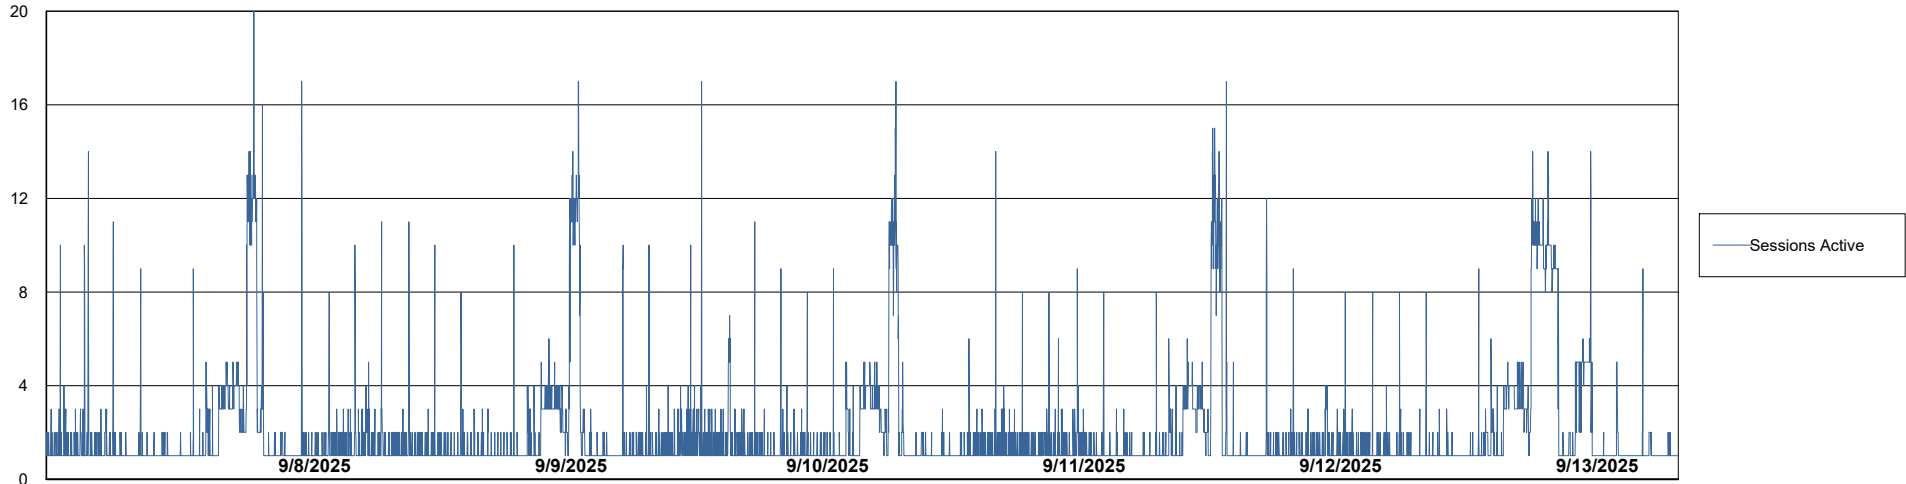

Weekly SLA Customer Report

Customer: CLB OCI AMS Production
Database ID: 196

Database Performance: CLB-BI2-AMS_ABS1_DB

Weekly SLA Customer Report

Customer: CLB OCI AMS Production
Database ID: 196

Database Performance: CLB-DBS1-AMS_PROD_ABS1