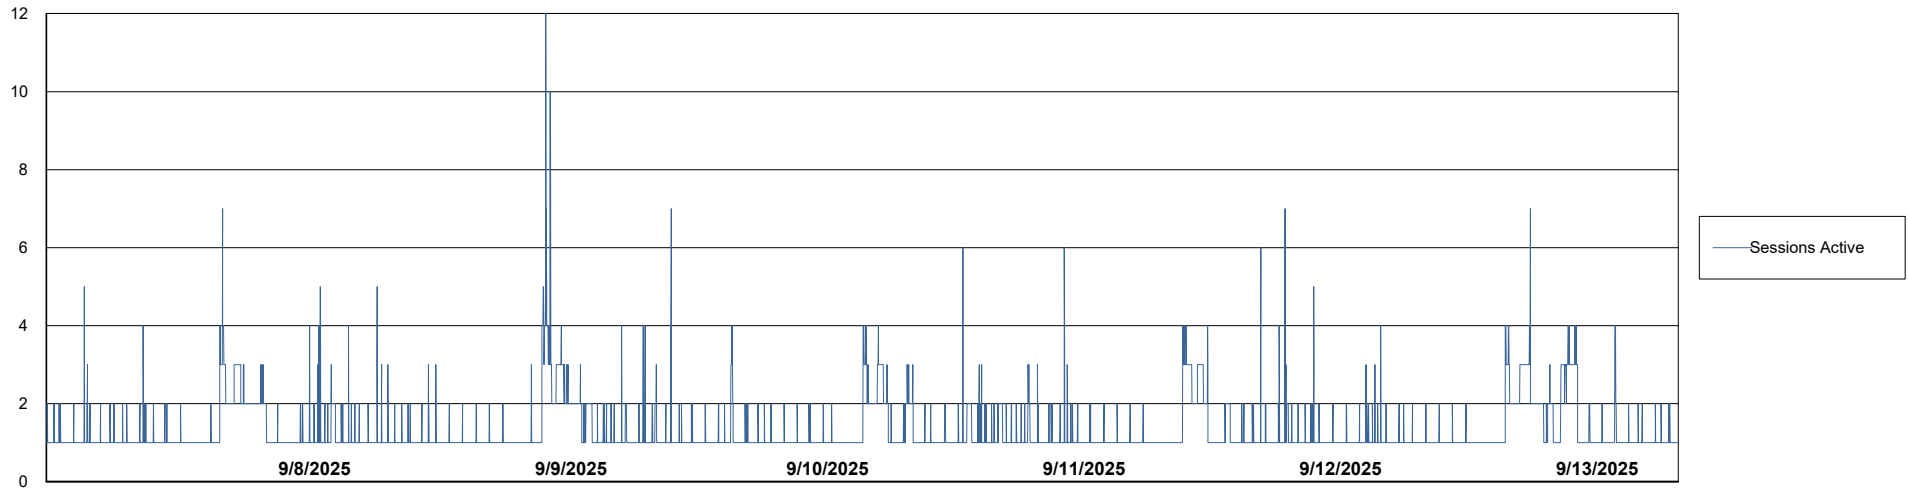

Database Performance: CLB-BI2-AMS_ABS1_DB