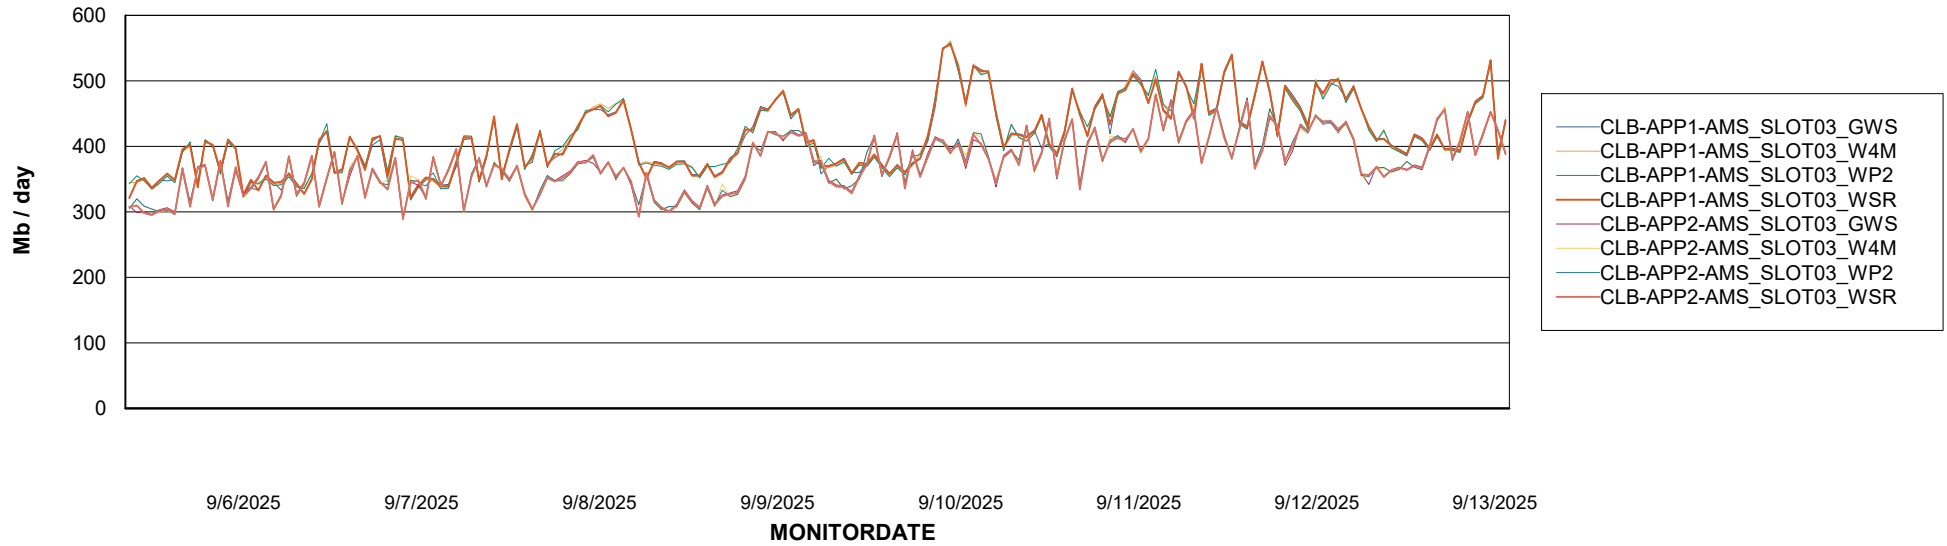

ABSSolute Web Component Services

Avg memory used per ABS Web component