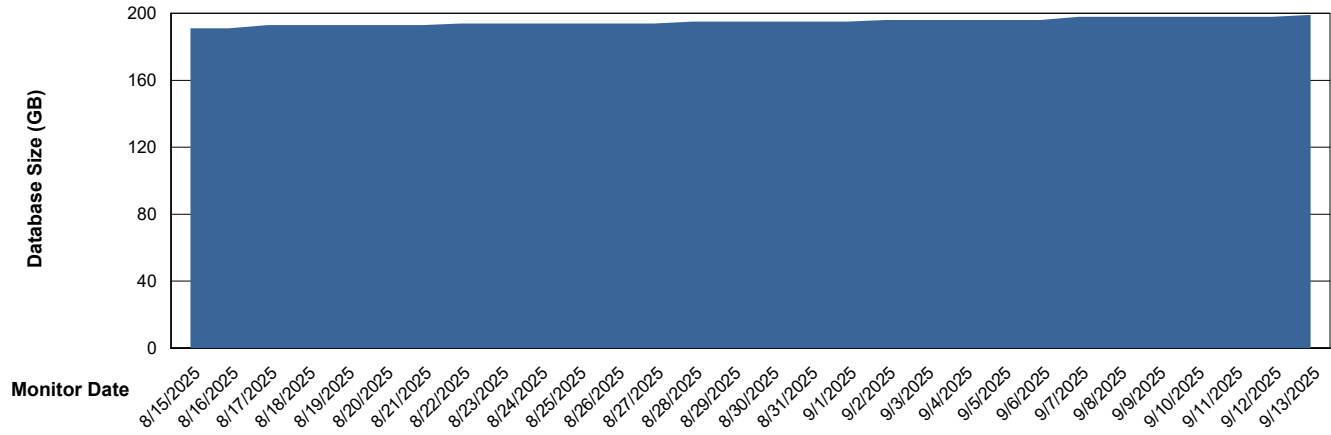

Weekly SLA Customer Report

Customer CLB OCI AMS Production
Database ID 196

Database Performance CLB-DBS2-AMS_PROD_HSBABS1

DB Processes Max 4
DB Processes Max 1,000
DB Processes Max 0

Weekly SLA Customer Report

Customer CLB OCI AMS Production
Database ID 196

DATABASE SIZE CLB-BI2-AMS_ABS1_DB

Database growth over last month

DATABASE SIZE CLB-DBS1-AMS_PROD_ABS1

Database growth over last month

Weekly SLA Customer Report