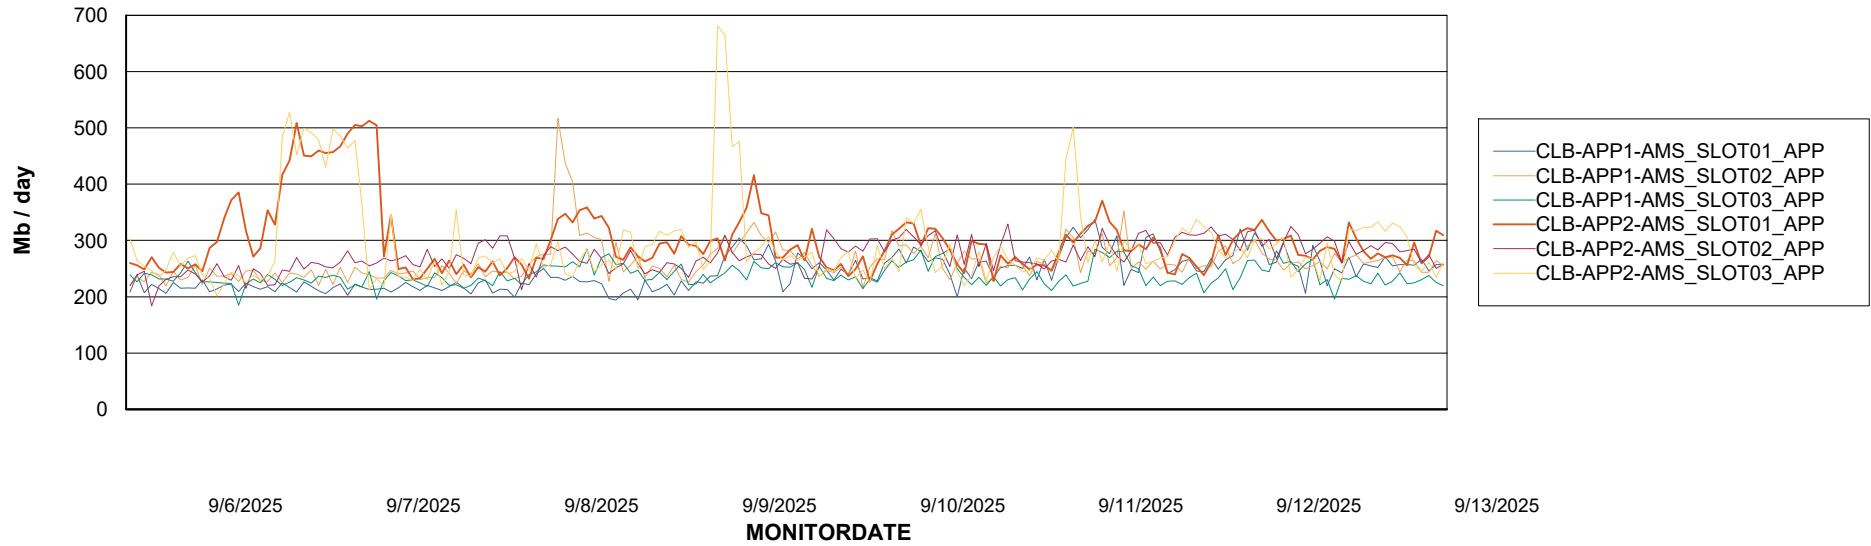

ABSSolute Application Server Services

Avg memory used per ABS Server Service