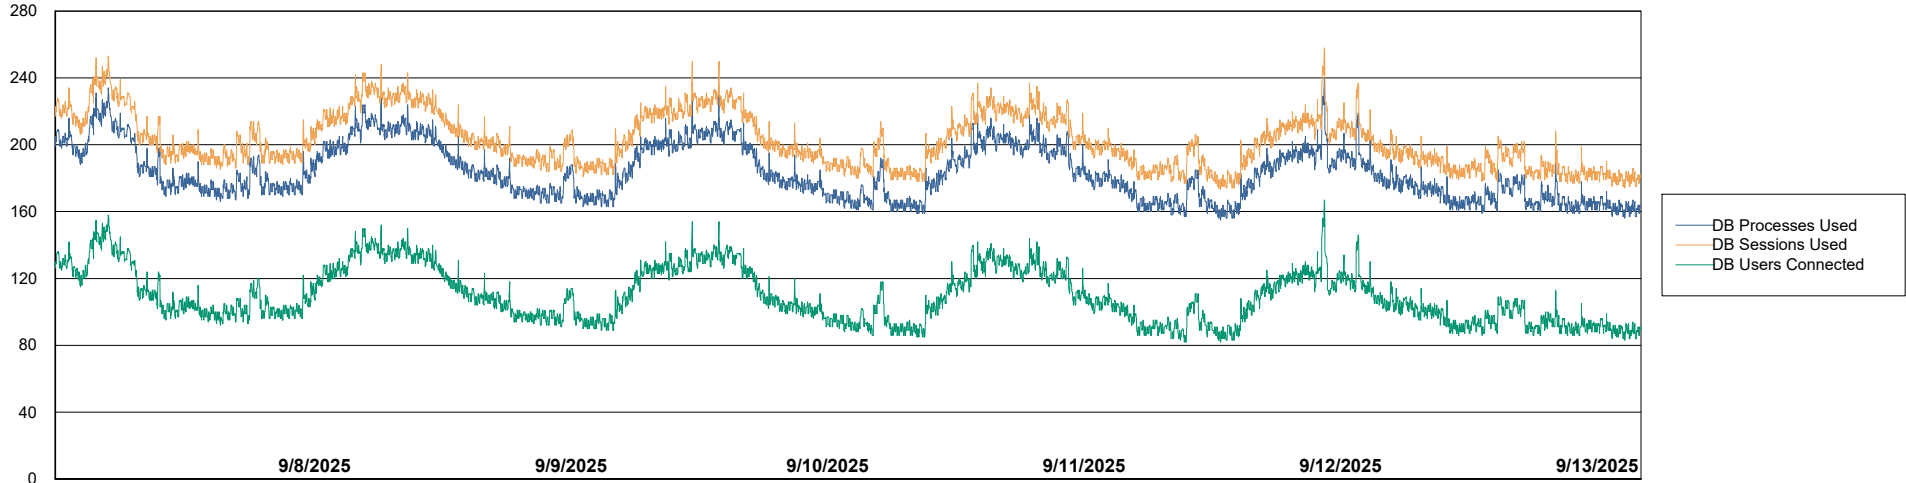

Weekly SLA Customer Report

Customer: CLB OCI AMS Production
Database ID: 196

Database Performance: CLB-BI2-AMS_ABS1_DB

Weekly SLA Customer Report

Customer: CLB OCI AMS Production
Database ID: 196

Database Performance: CLB-DBS1-AMS_PROD_ABS1