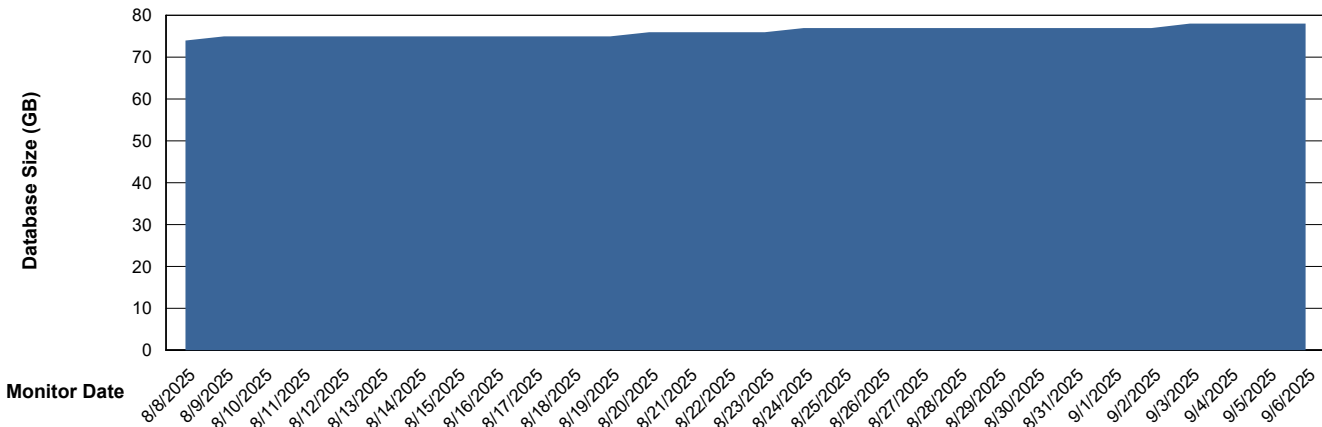

DB Processes Max 4
DB Processes Max 0
DB Processes Max 1,000

Weekly SLA Customer Report

Customer XMX Production (24/7)
 Database ID 146

DATABASE SIZE XMX_PROD_ABSDB01_PRDB_ABS1

Database growth over last month