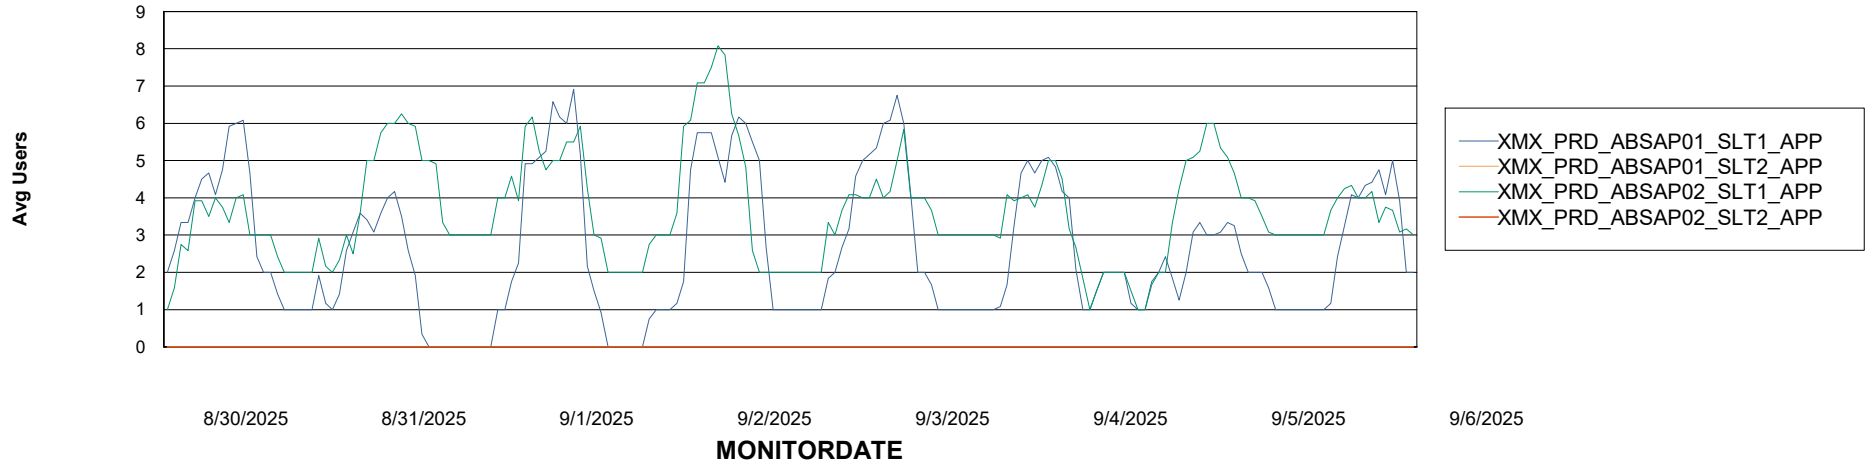

Weekly SLA Customer Report

Customer XMX Production (24/7)
Database ID 146

Standby Database Health XMX Production (24/7)

Recovery lag for last 7 days

Weekly SLA Customer Report

Customer XMX Production (24/7)
Database ID 146

ABSSolute Application Server Services

Avg memory used per ABS Server Service

Avg users per day per ABS server

Weekly SLA Customer Report

Customer XMX Production (24/7)
Database ID 146

ABSSolute Application ReportServer Services