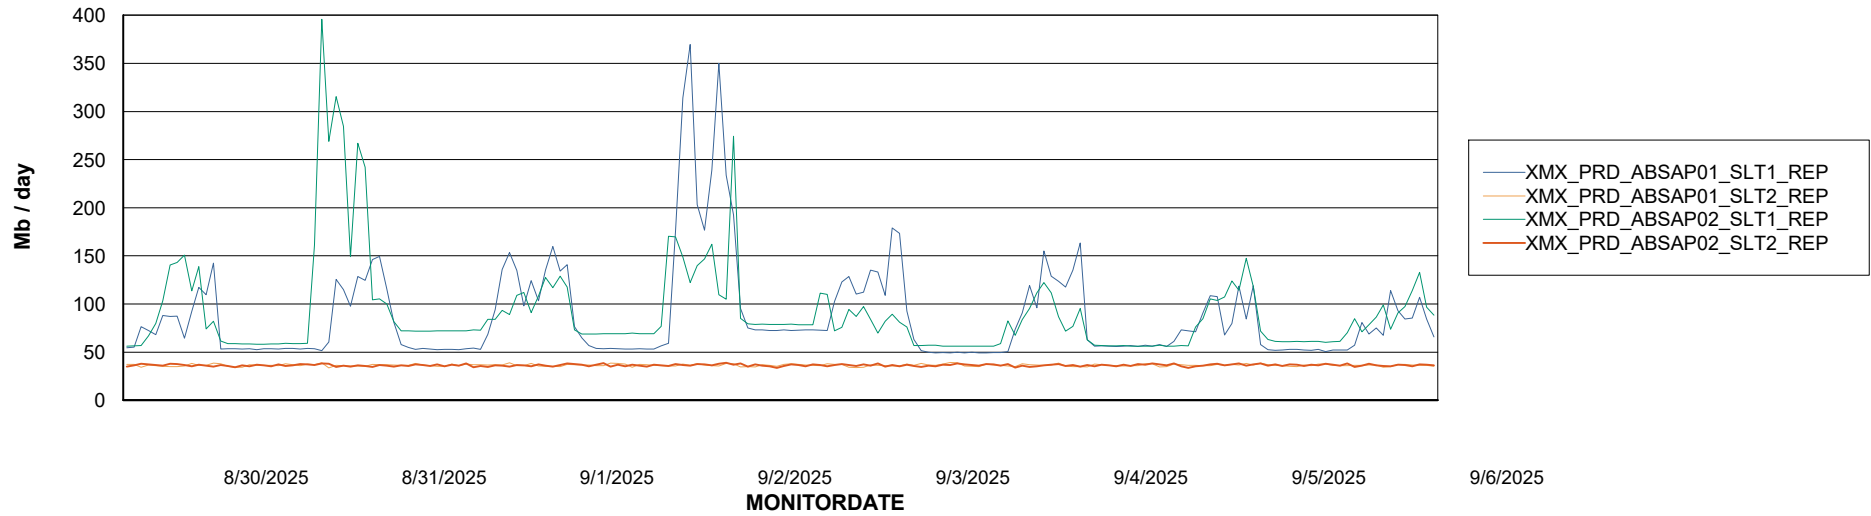

ABSSolute Application ReportServer Services

Avg memory used per ReportServer Service