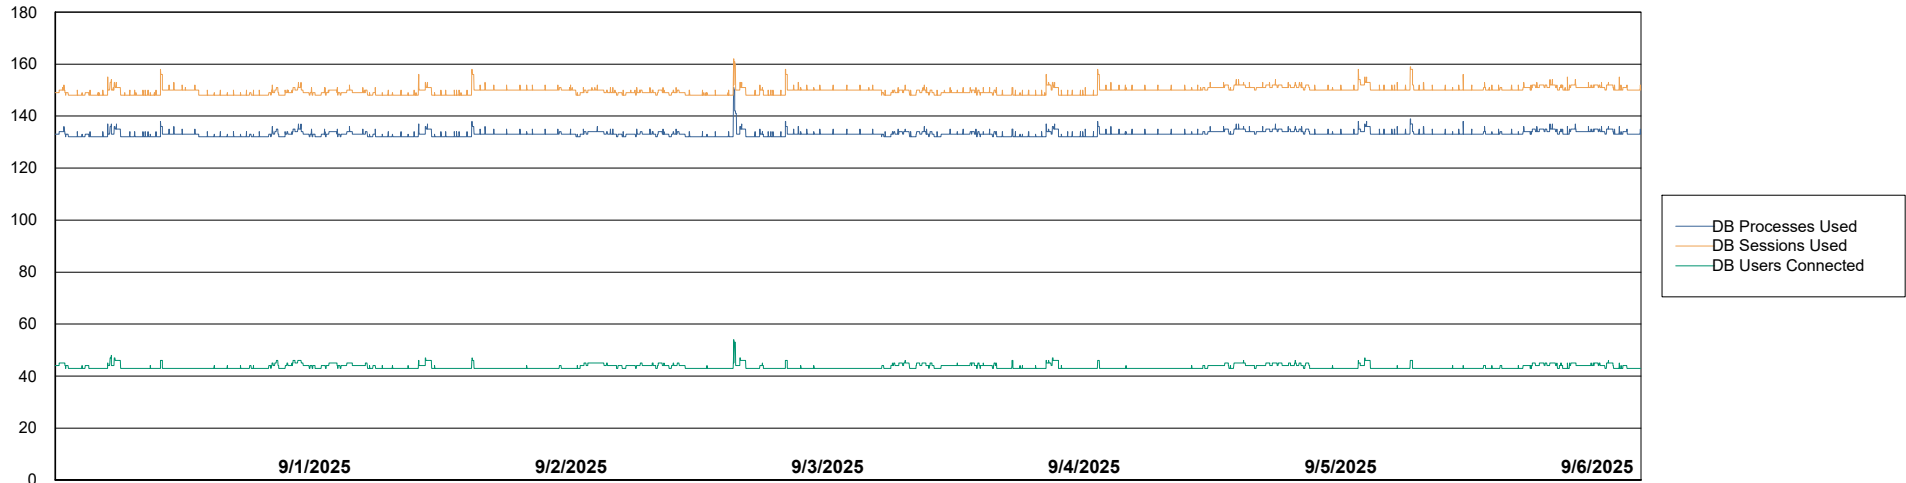

Database Performance XMX_PROD_ABSDB01_PRDB_ABS1