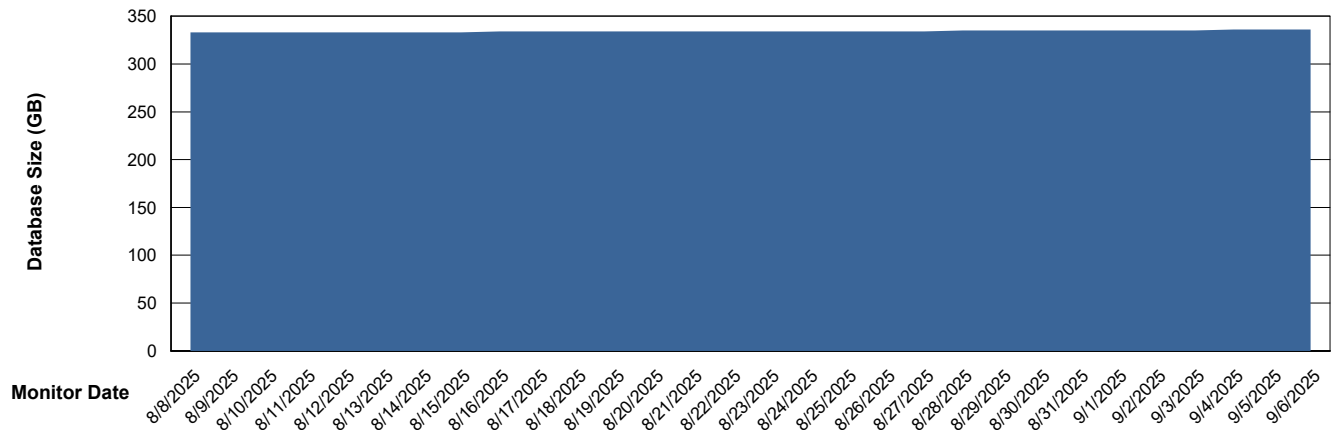

DB Processes Max 1,000

Weekly SLA Customer Report

Customer VOS_Production
Database ID 143

DATABASE SIZE VOS_PRD_ABSBI-2018_ABS1

Database growth over last month

DATABASE SIZE VOS_PRD_ABSBI-2025_ABS1

Database growth over last month