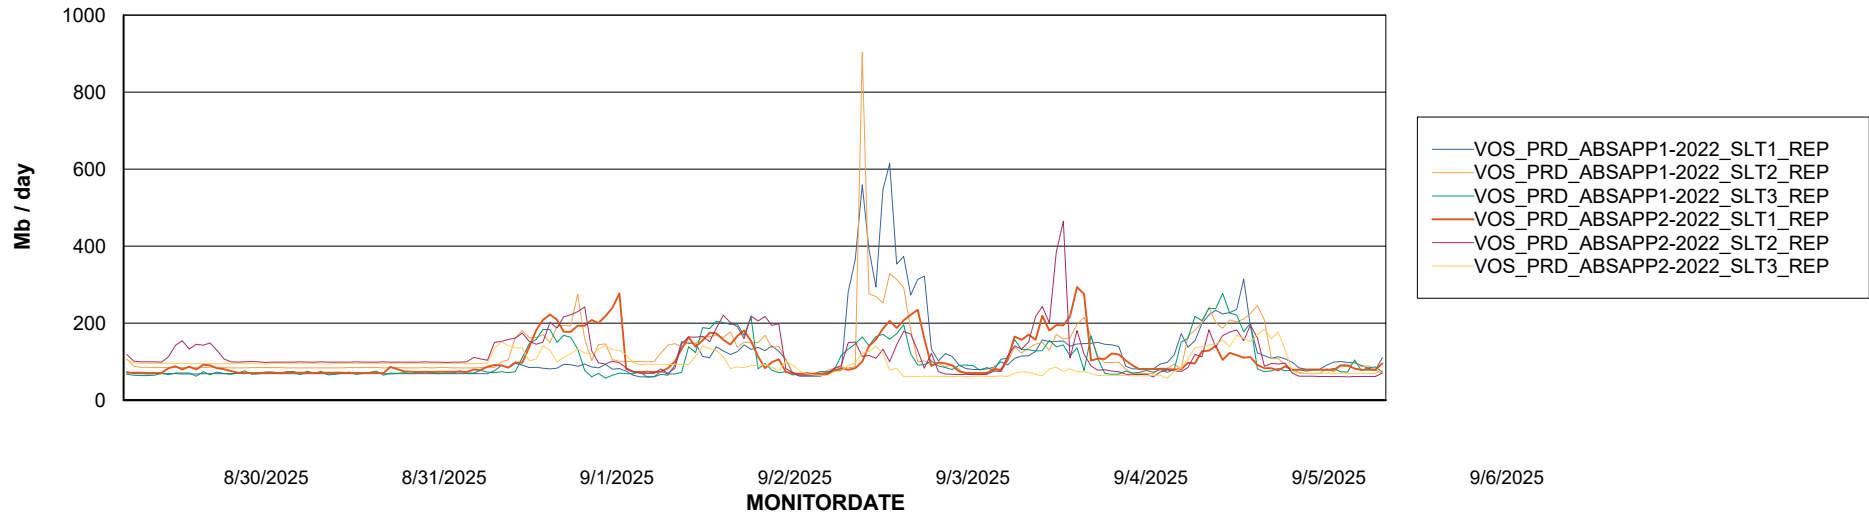

Avg memory used per ABS Server Service

Avg users per day per ABS server

Weekly SLA Customer Report

Customer VOS_Production
Database ID 143

ABSSolute Application ReportServer Services

Avg memory used per ReportServer Service