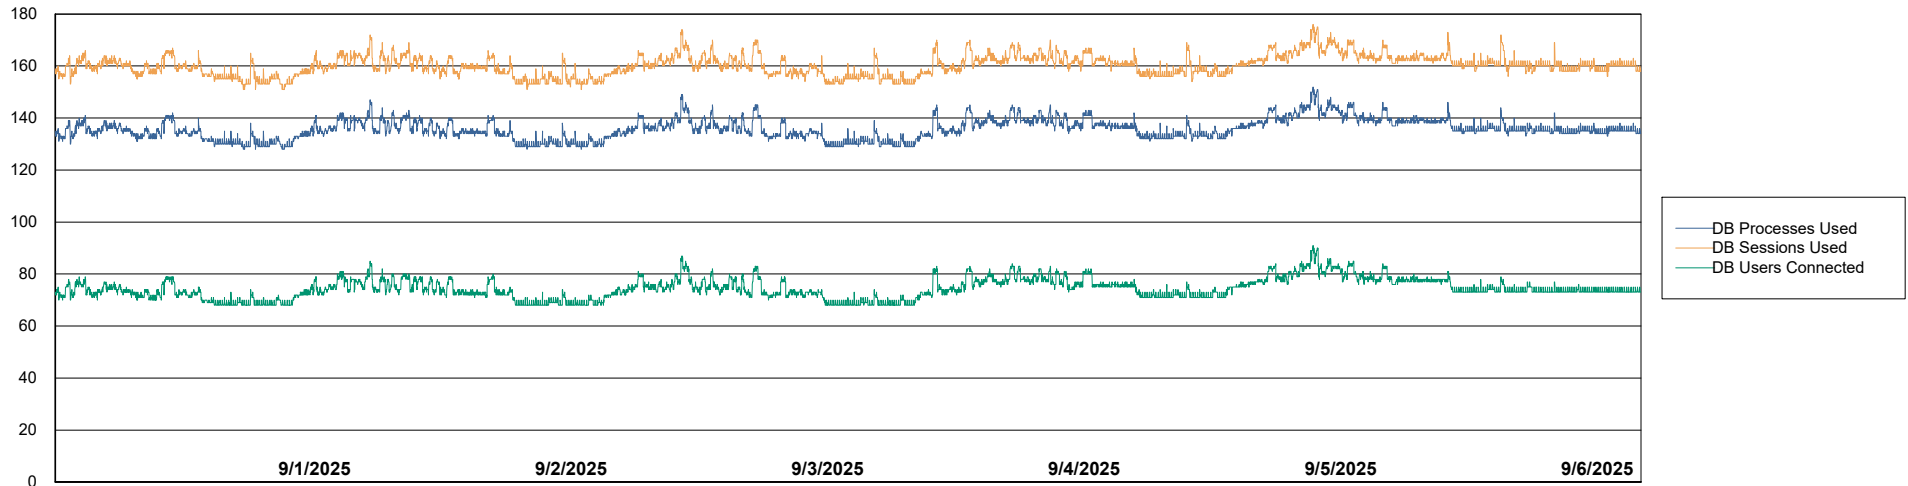

Database Performance VOS_PRD_ABSORA1-2022_ABS1