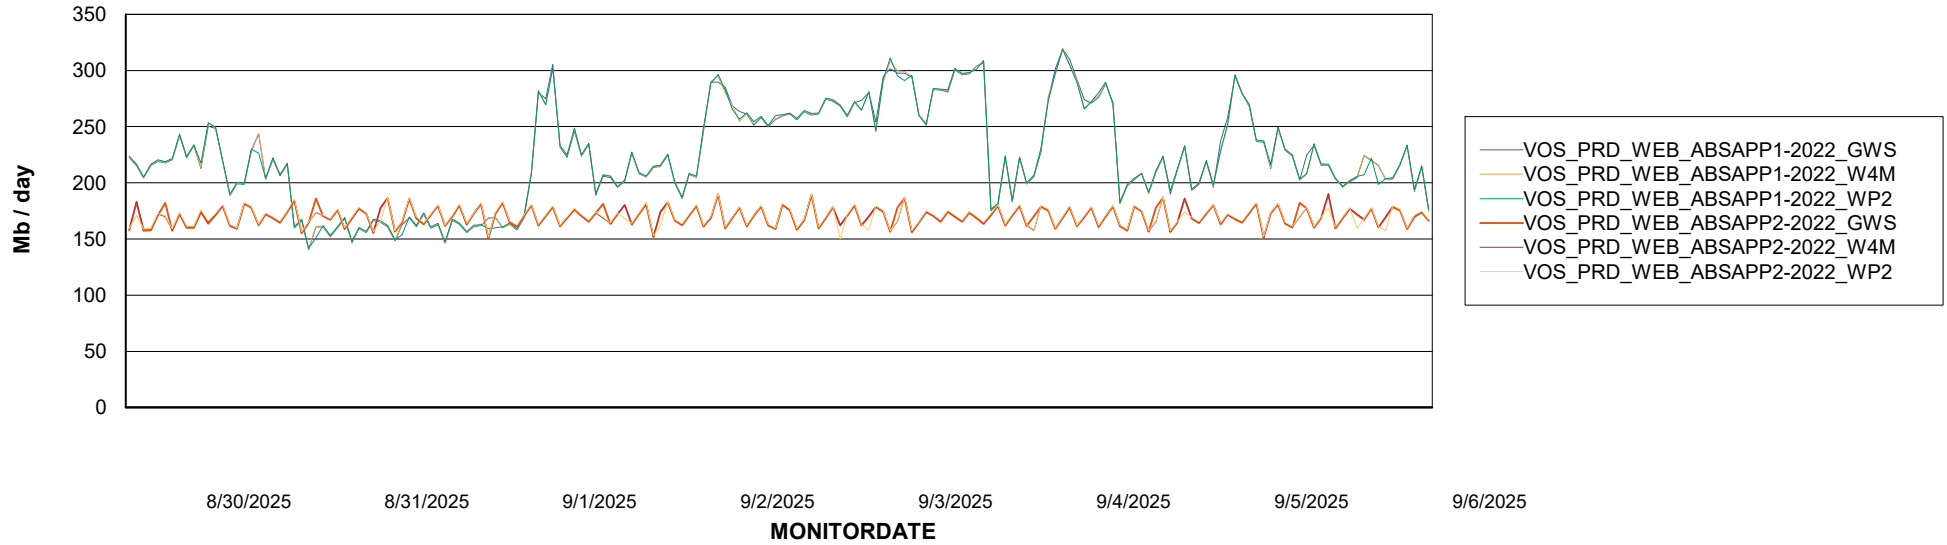

ABSSolute Web Component Services

Avg memory used per ABS Web component