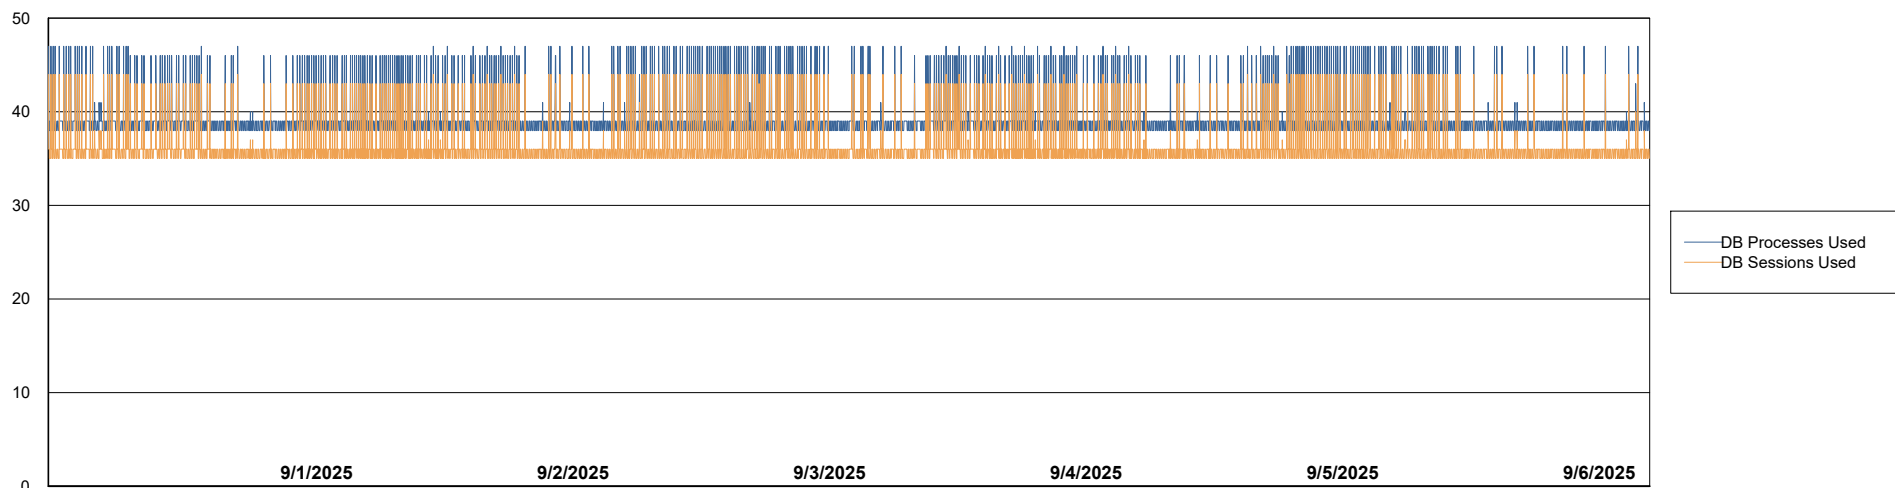

Database Performance VOS_PRD_ABSORA2-2022_HSBABS1

DB Processes Max 1,000