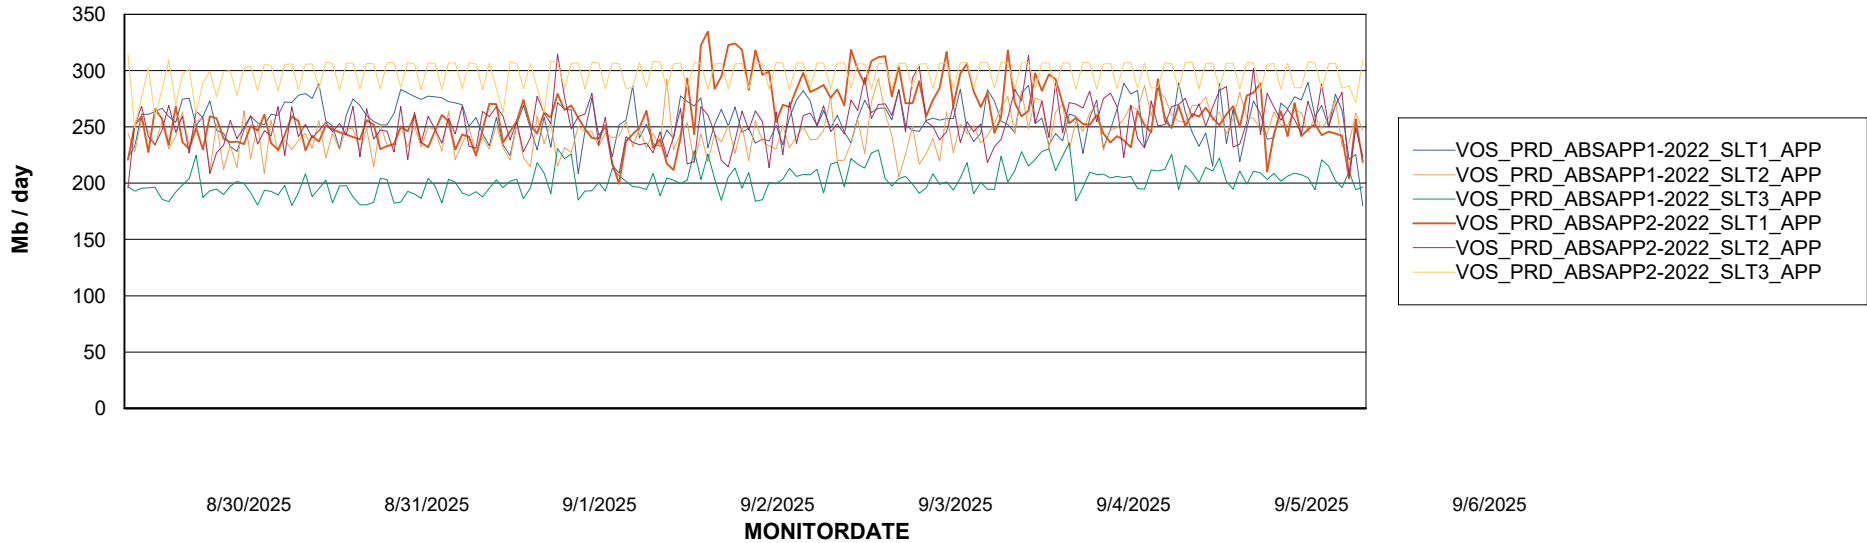

ABSSolute Application Server Services

Avg memory used per ABS Server Service