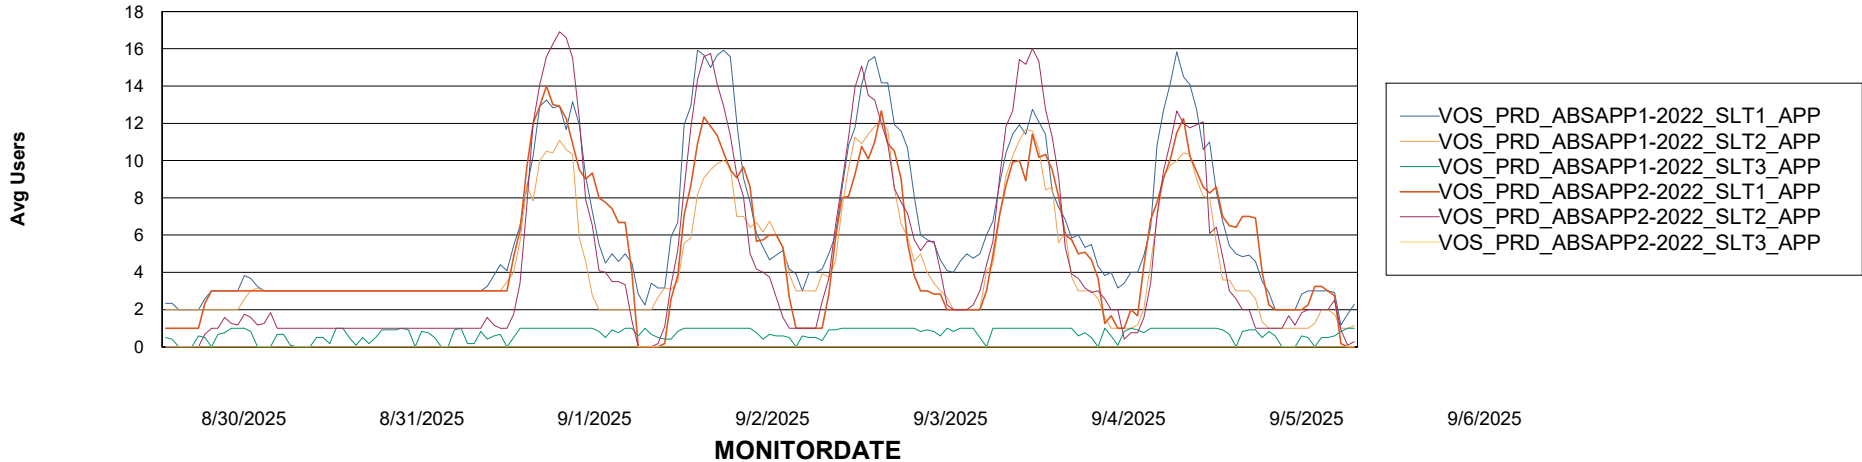

Avg users per day per ABS server