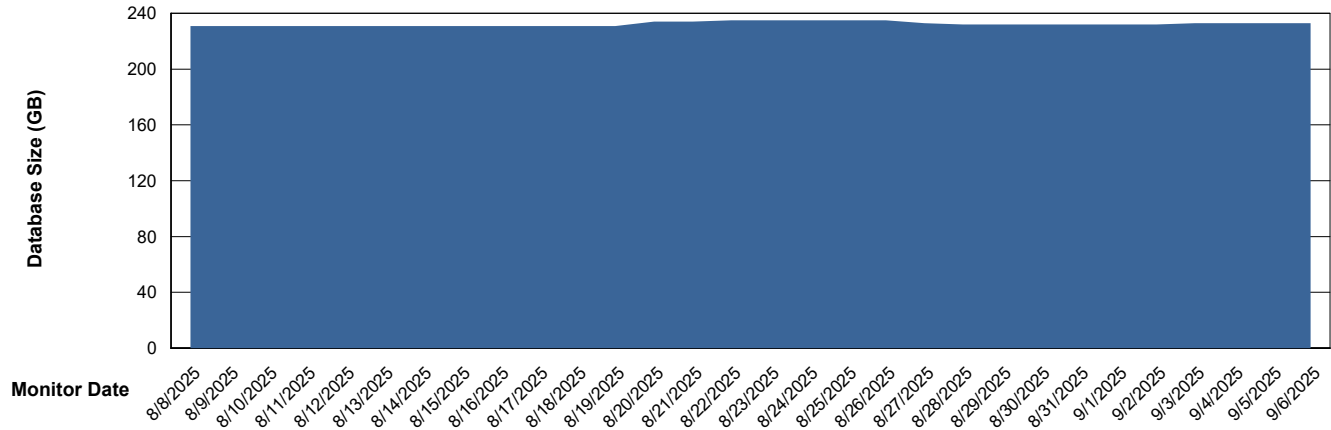

DB Processes Max 1,000

Weekly SLA Customer Report

Customer VOS_Production
Database ID 143

DATABASE SIZE VOS_PRD_ABSBI-2018_ABS1

Database growth over last month

DATABASE SIZE VOS_PRD_ABSBI-2025_ABS1

Database growth over last month