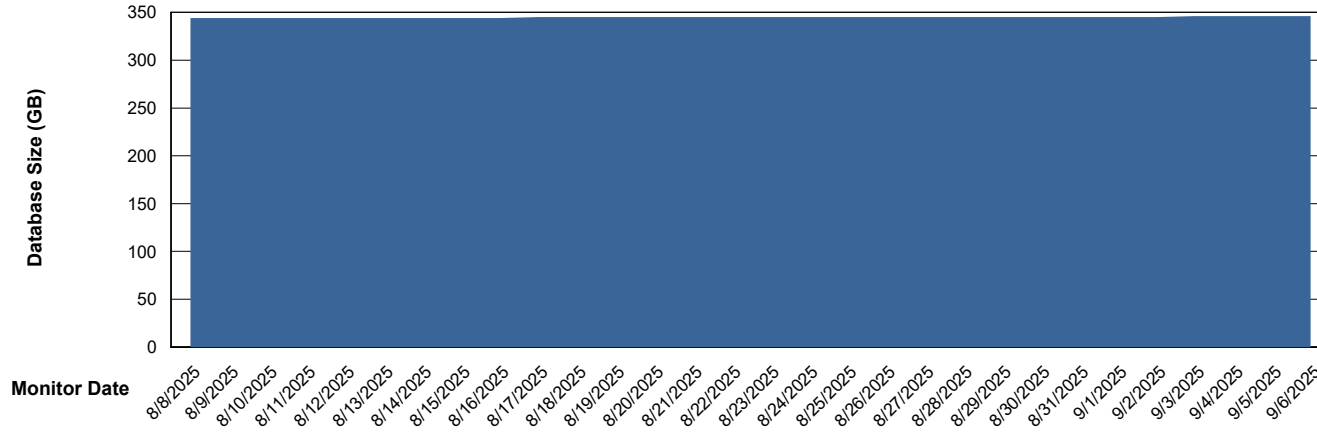

DATABASE SIZE VOS_PRD_ABSORA1-2022_ABS1

Database growth over last month