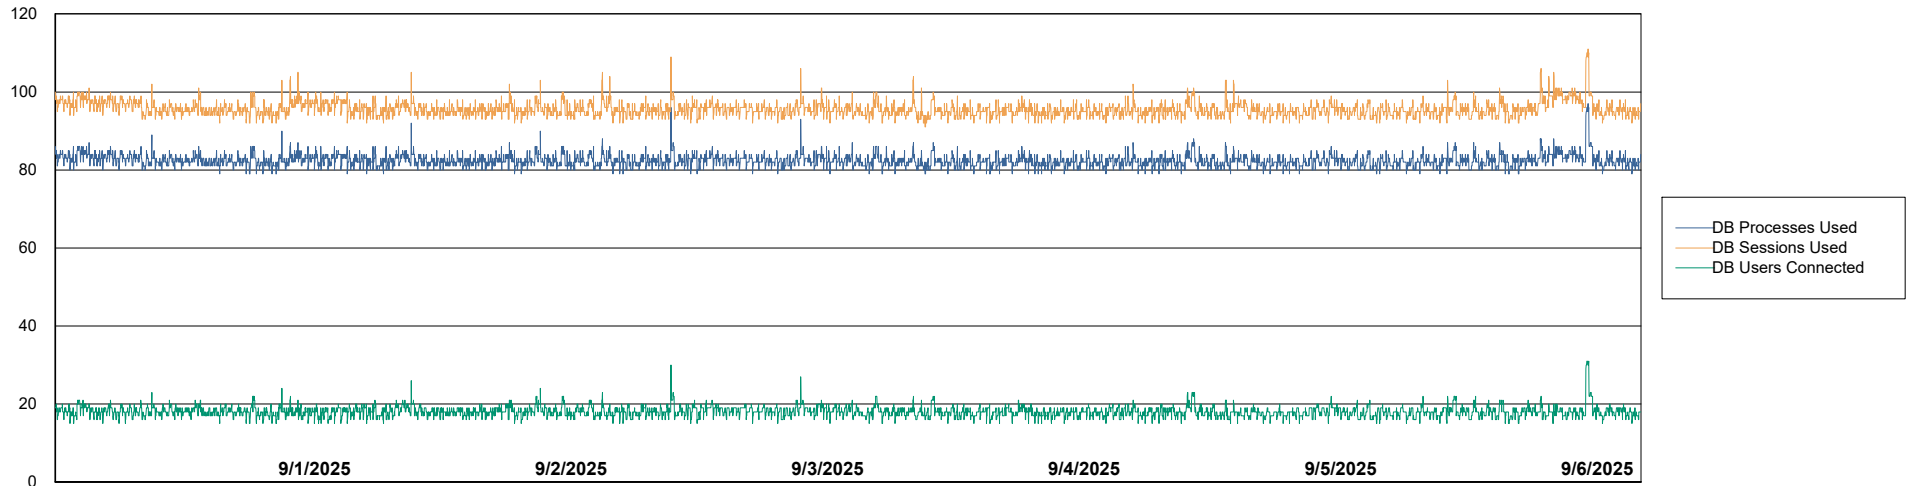

Weekly SLA Customer Report

Customer VOS_Production
Database ID 143

Database Performance VOS_PRD_ABSBI-2018_ABS1

Weekly SLA Customer Report

Customer VOS_Production
Database ID 143

Database Performance VOS_PRD_ABSBI-2025_ABS1