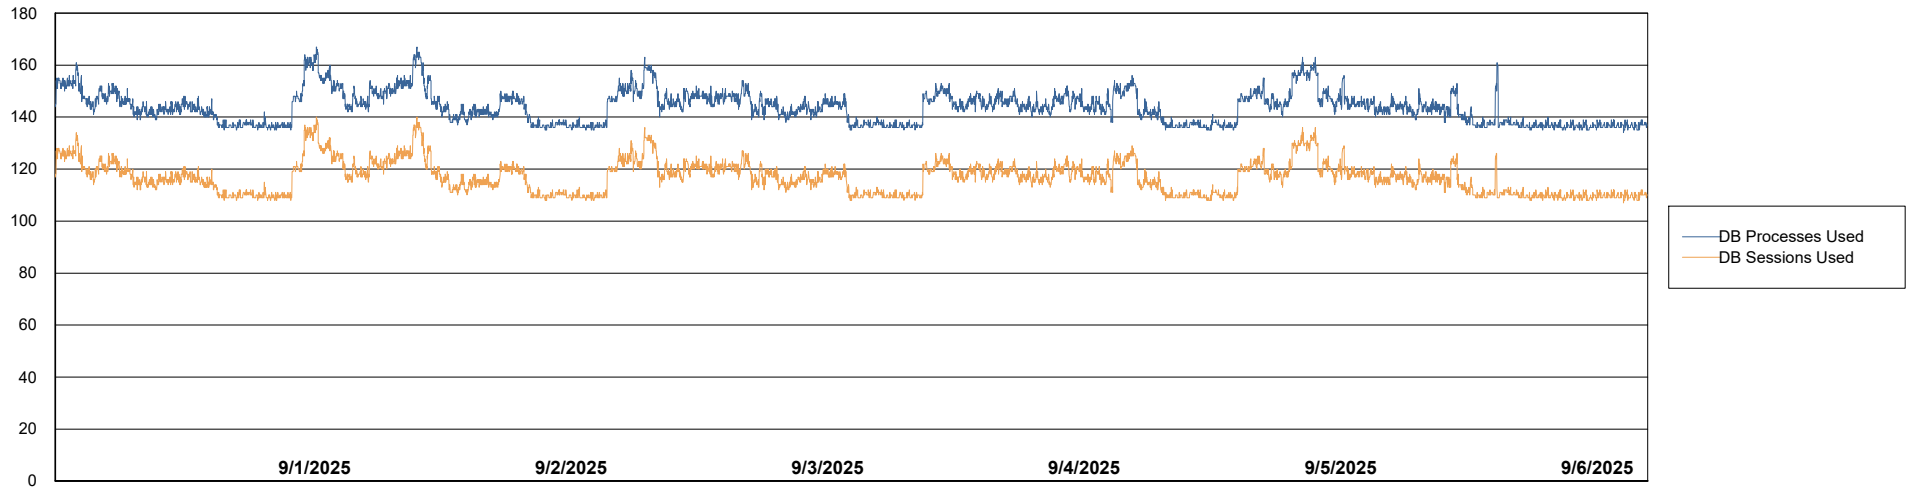

Database Performance STK_PRD_ABSDBORACLE01_ABS1

DB Processes Max 1,000