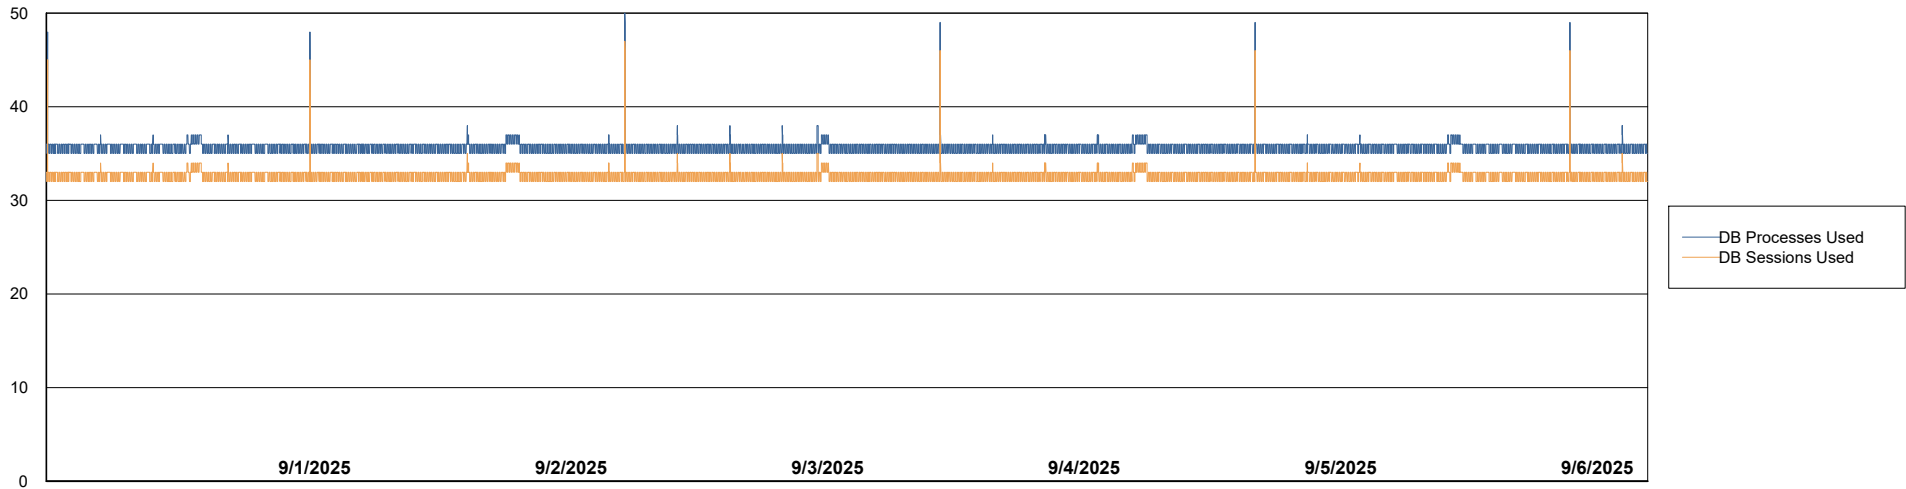

Database Performance SGS_PRD_ABS-DB17_HSBABS1

DB Processes Max 1,000