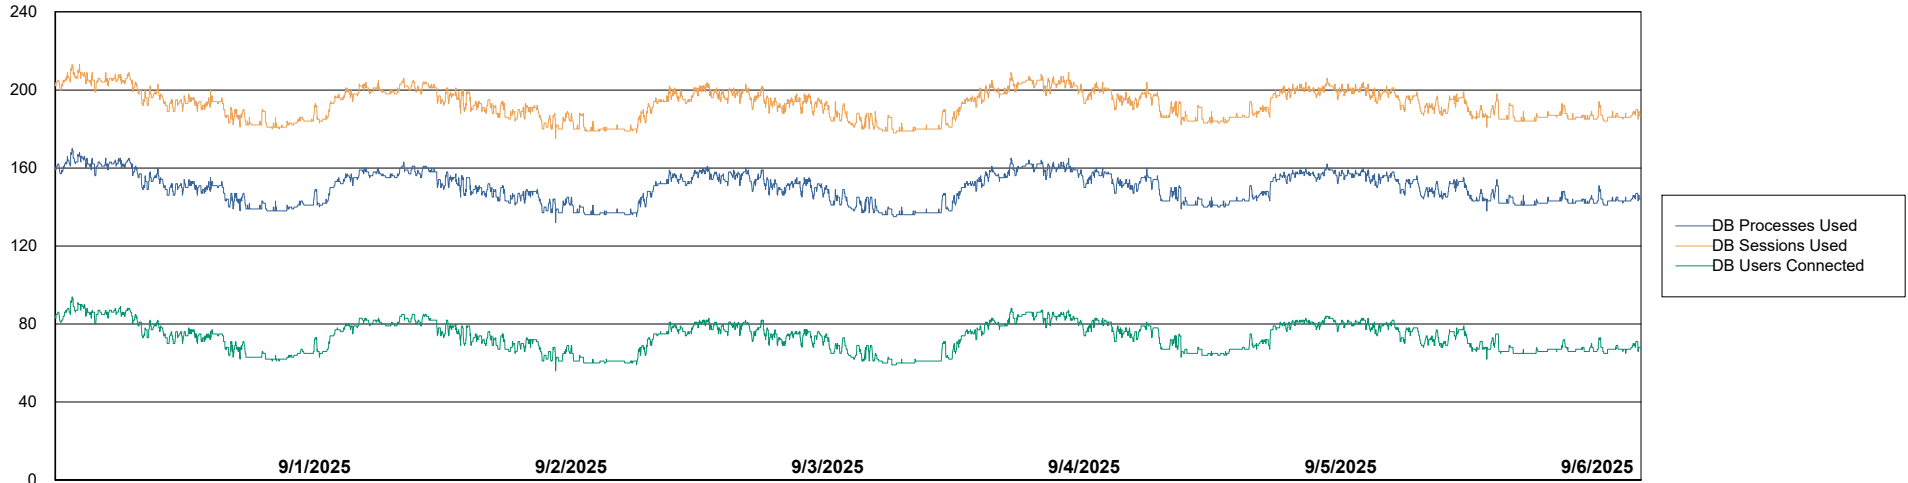

Weekly SLA Customer Report

Customer SGS_Production
Database ID 224

Database Performance SGS_PRD_ABS-BI02_ABS1

Weekly SLA Customer Report

Customer SGS_Production
Database ID 224

Database Performance SGS_PRD_ABS-DB16_ABS1