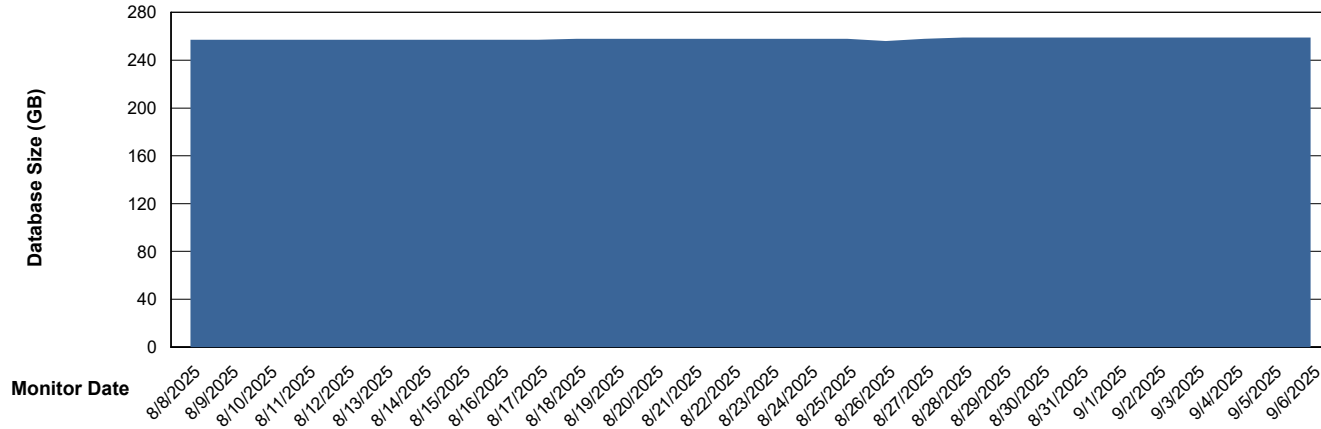

Weekly SLA Customer Report

Customer SGS_Production
Database ID 224

Database Performance SGS_PRD_ABS-DB17_HSBABS1

DB Processes Max 1,000

Weekly SLA Customer Report

Customer SGS_Production
Database ID 224

DATABASE SIZE SGS_PRD_ABS-BI02_ABS1

Database growth over last month

DATABASE SIZE SGS_PRD_ABS-DB16_ABS1

Database growth over last month

Weekly SLA Customer Report

Customer SGS_Production
 Database ID 224

Database Tablespace SGS_PRD_ABS-BI02_ABS1