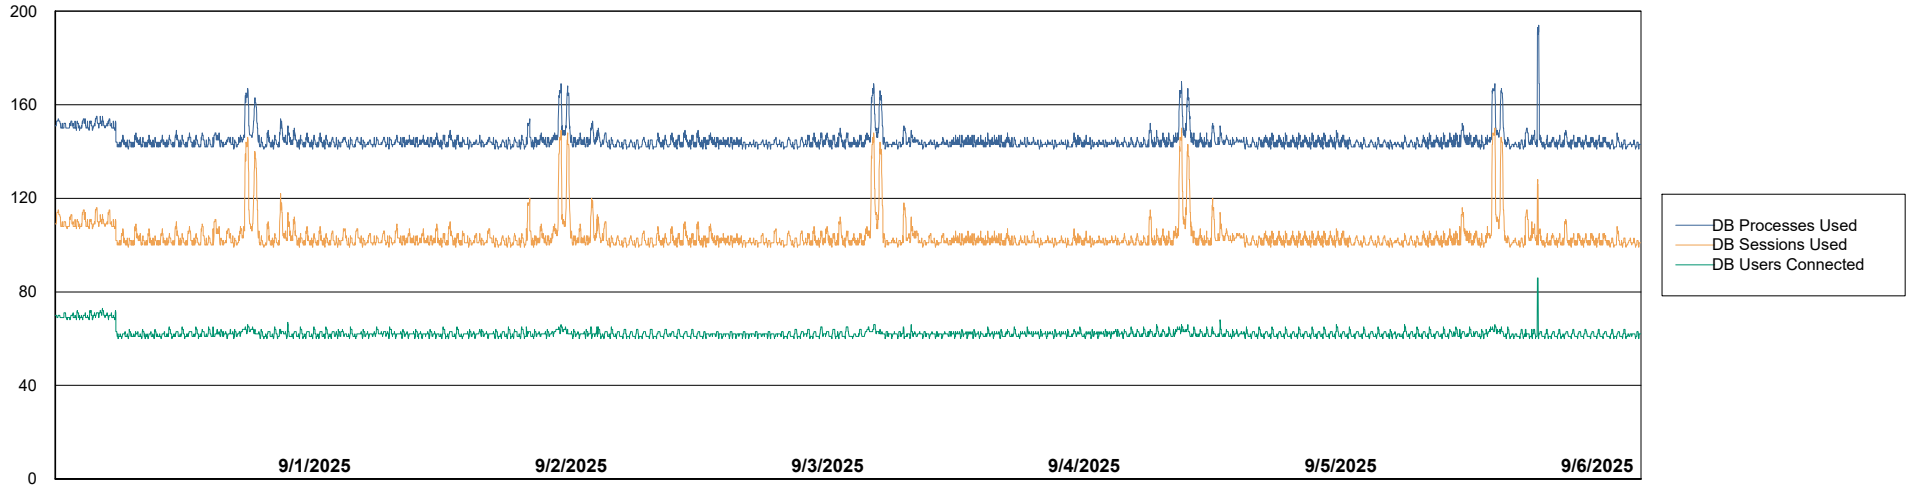

Database Performance SGS_PRD_ABS-BI02_ABS1