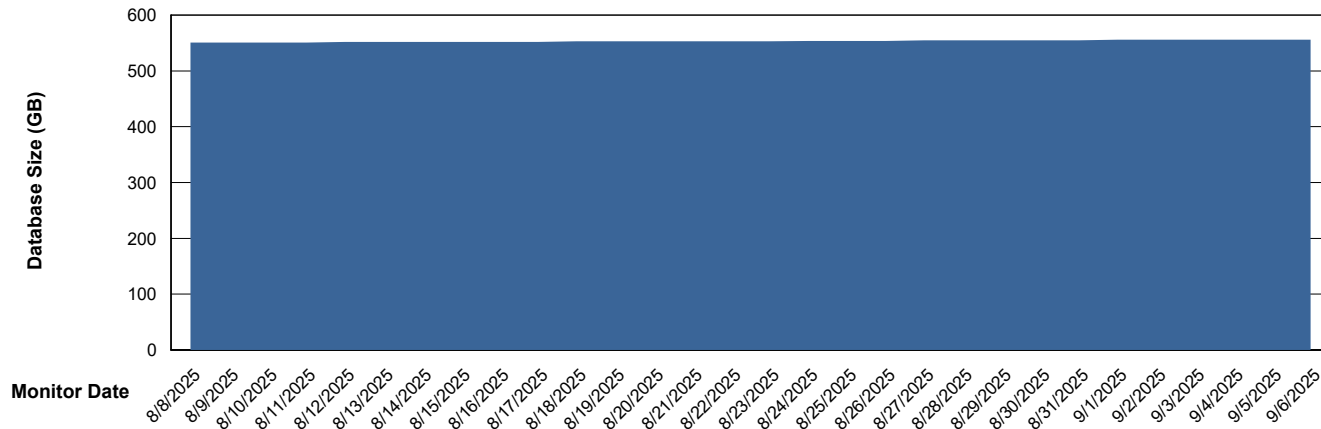

Weekly SLA Customer Report

Customer SGS_Production
Database ID 224

Database Performance SGS_PRD_ABS-DB17_HSBABS1

DB Processes Max 1,000

Weekly SLA Customer Report

Customer SGS_Production
Database ID 224

DATABASE SIZE SGS_PRD_ABS-BI02_ABS1

Database growth over last month

DATABASE SIZE SGS_PRD_ABS-DB16_ABS1

Database growth over last month

Weekly SLA Customer Report

Customer SGS_Production
 Database ID 224

Database Tablespace SGS_PRD_ABS-BI02_ABS1