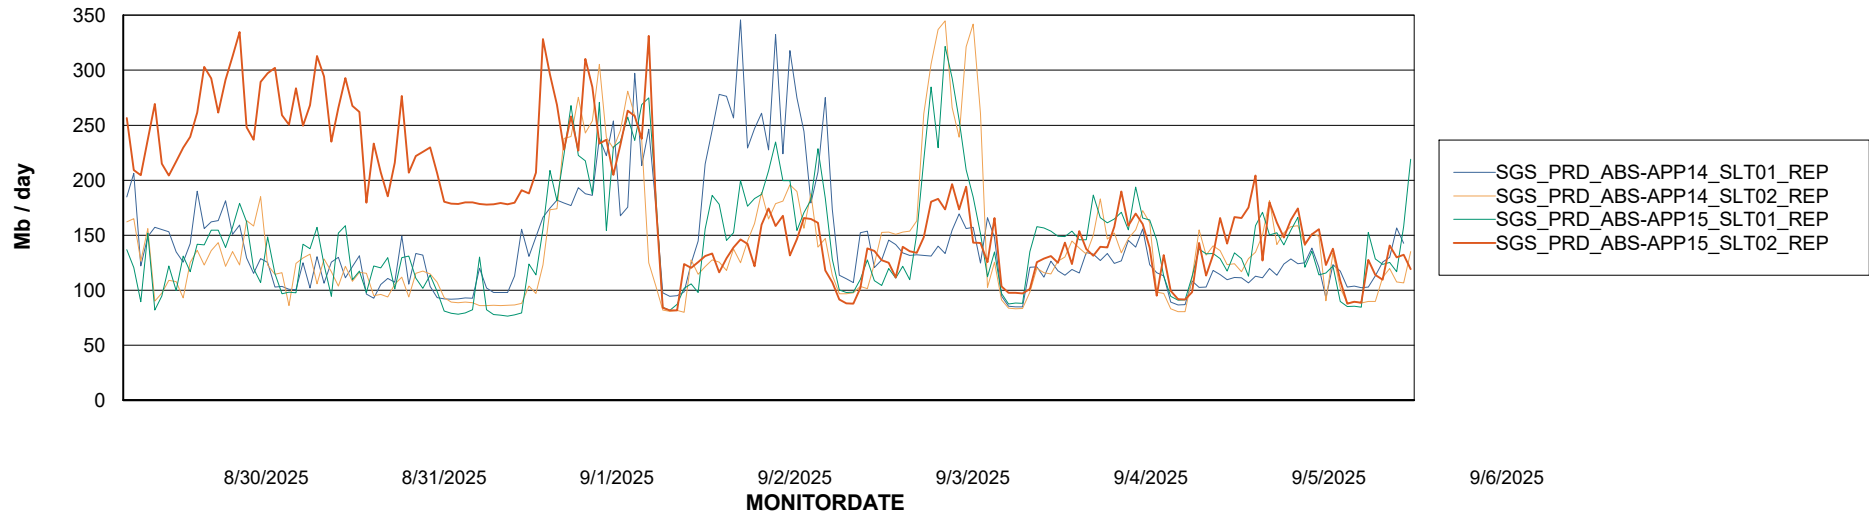

Avg memory used per ABS Server Service

Avg users per day per ABS server

Weekly SLA Customer Report

Customer SGS_Production
Database ID 224

ABSSolute Application ReportServer Services

Avg memory used per ReportServer Service