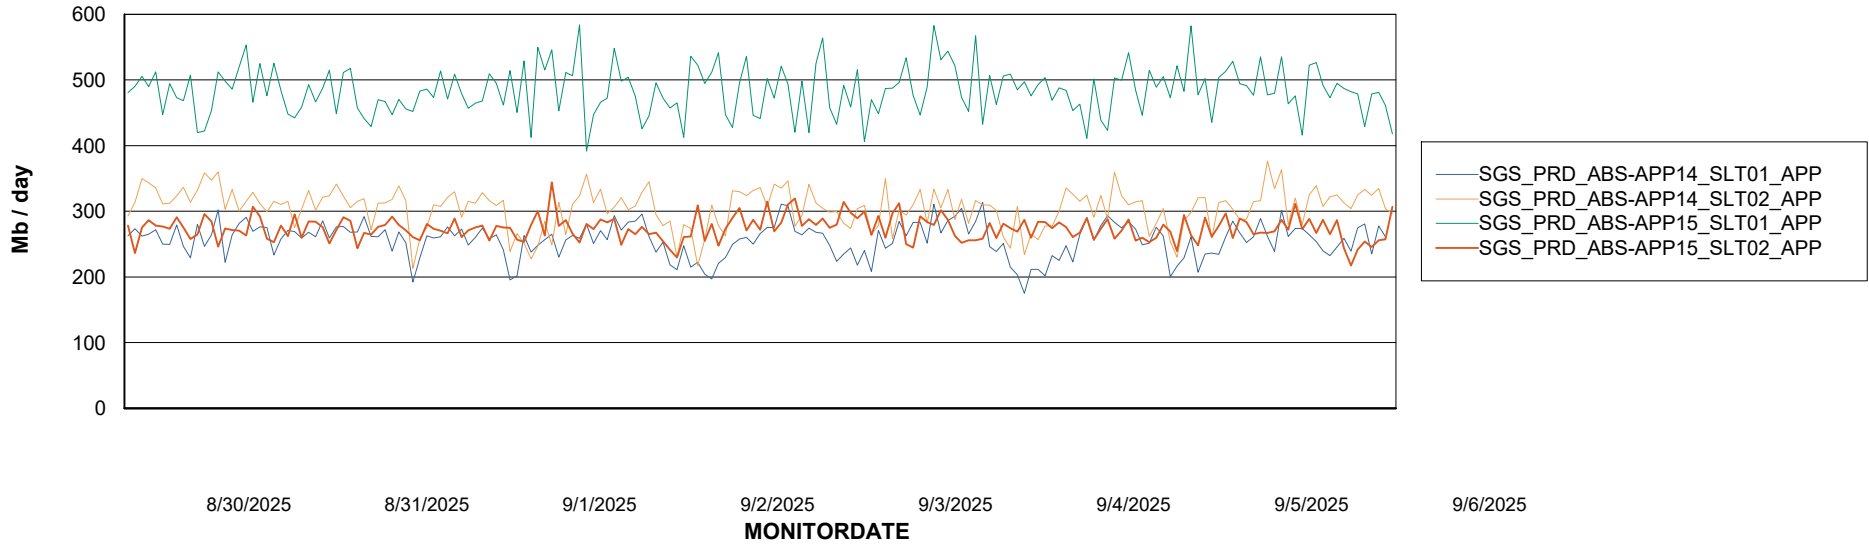

ABSSolute Application Server Services

Avg memory used per ABS Server Service