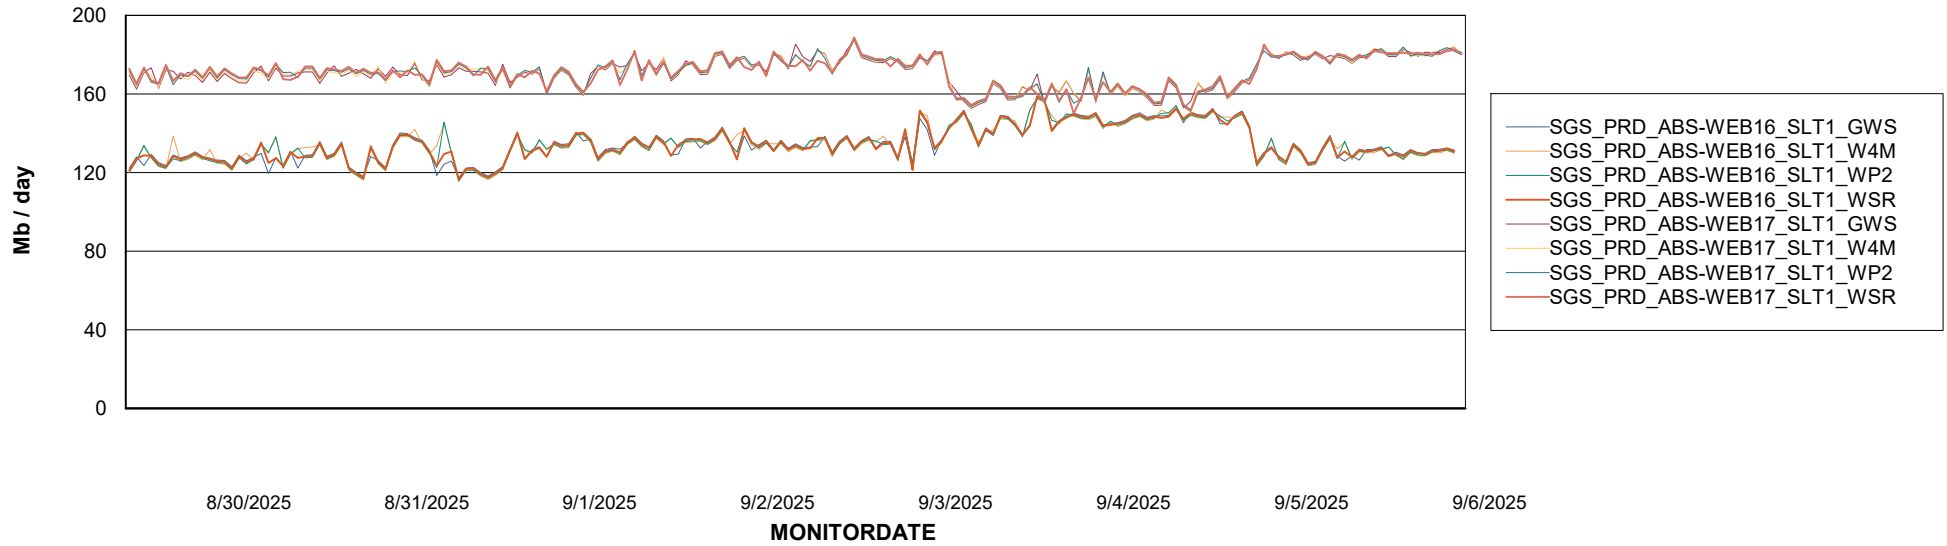

ABSSolute Web Component Services

Avg memory used per ABS Web component