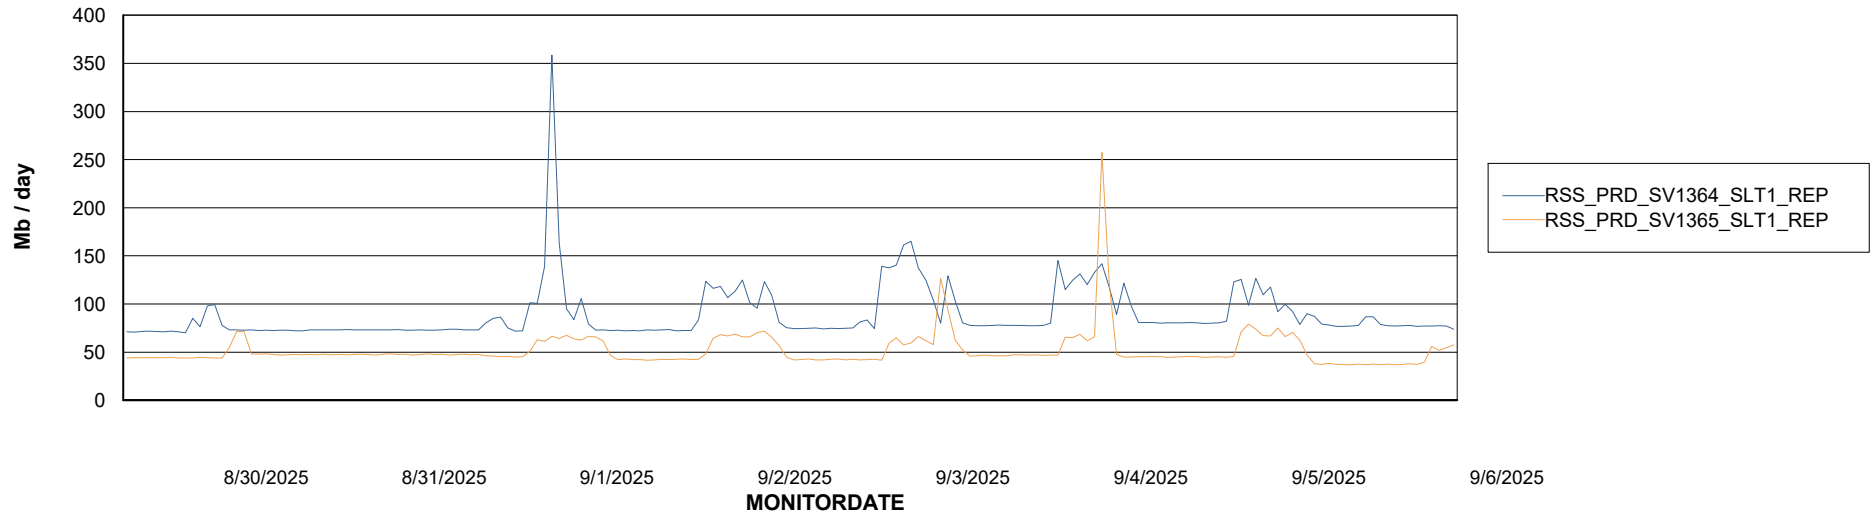

Avg memory used per ABS Server Service

Avg users per day per ABS server

Weekly SLA Customer Report

Customer RSS Production
Database ID 52

ABSSolute Application ReportServer Services

Avg memory used per ReportServer Service