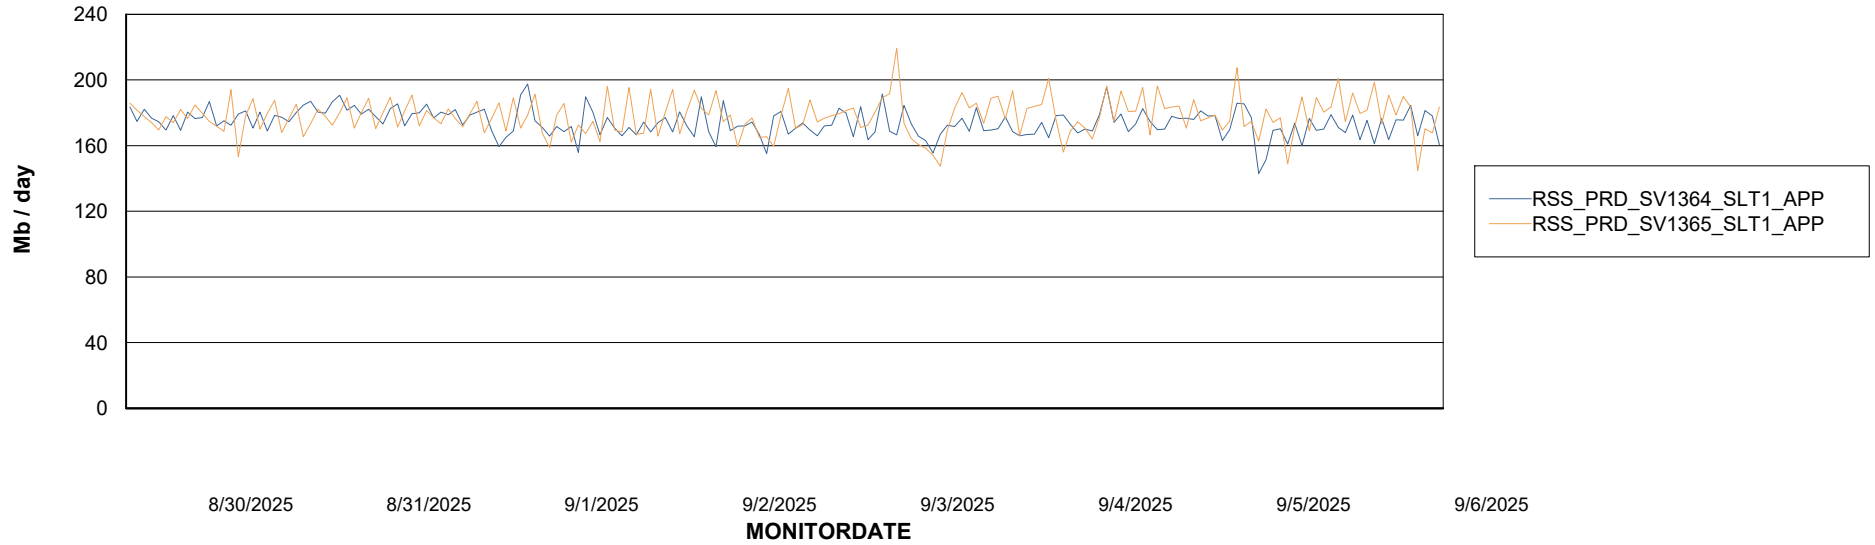

ABSSolute Application Server Services

Avg memory used per ABS Server Service