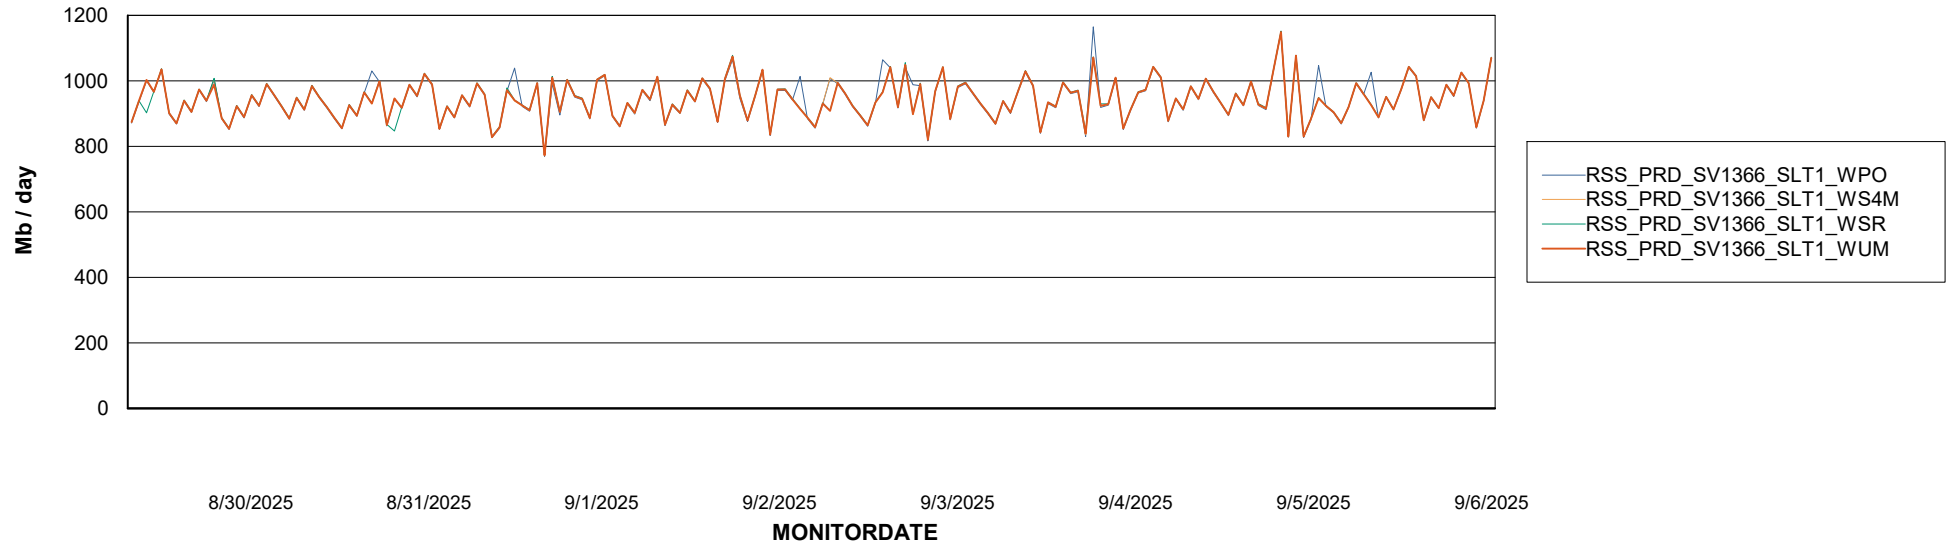

ABSSolute Web Component Services

Avg memory used per ABS Web component