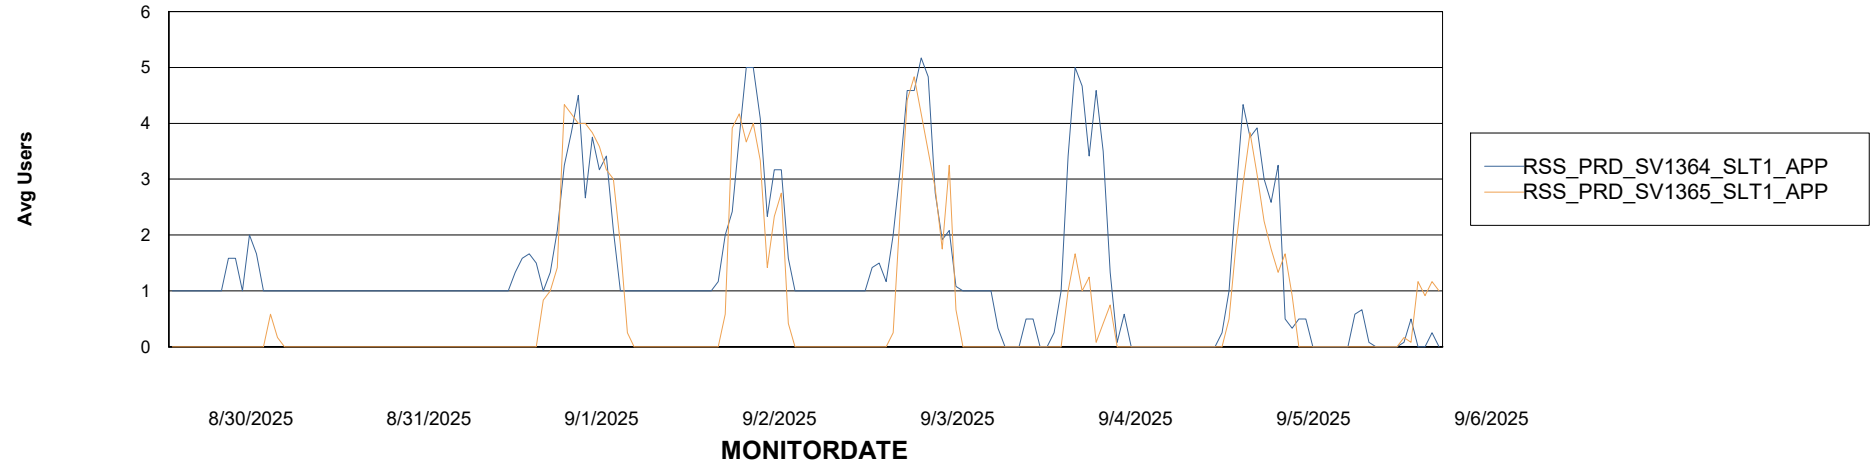

Avg users per day per ABS server