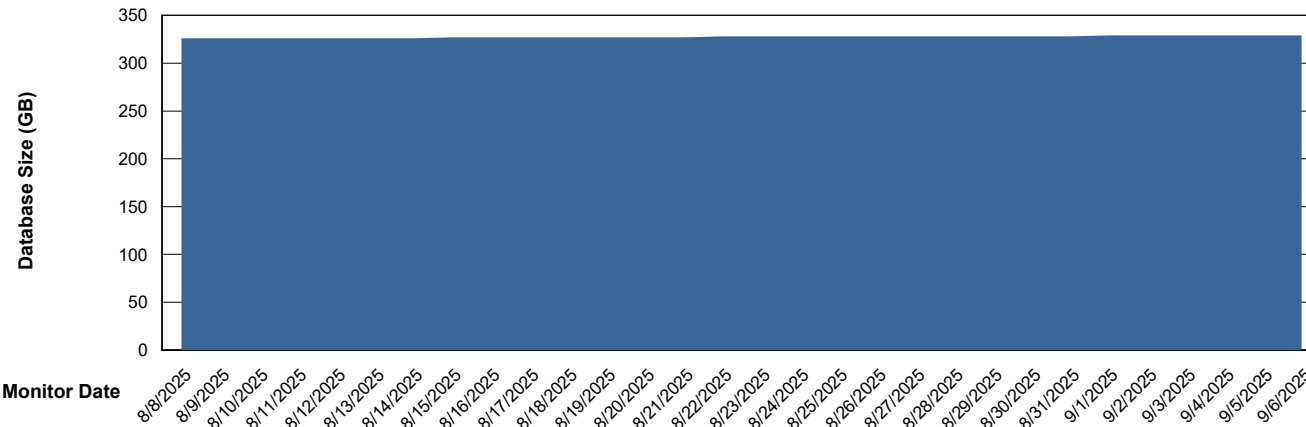

DB Processes Max 1,000

Weekly SLA Customer Report

Customer RFL_Production
 Database ID 36

DATABASE SIZE RFL_PRD_ABS01_DB

Database growth over last month

Database Tablespace RFL_PRD_ABS01_DB

Date	Tablespace Name	Filesize (Gb)	Usedsize (Gb)	Percentage free
9/6/2025	ABSDATA	121	91	25
	INDX	269	222	18
9/5/2025	ABSDATA	121	91	25
	INDX	269	222	18
9/4/2025	ABSDATA	121	91	25
	INDX	269	222	18
9/3/2025	ABSDATA	121	91	25
	INDX	269	222	18
9/2/2025	ABSDATA	121	91	25
	INDX	269	222	18
9/1/2025	ABSDATA	121	91	25
	INDX	269	221	18
8/31/2025	ABSDATA	121	91	25
	INDX	269	221	18

Weekly SLA Customer Report

Customer RFL_Production
Database ID 36

Standby Database Health RFL_Production

Recovery lag for last 7 days

Weekly SLA Customer Report

Customer RFL_Production
Database ID 36

ABSSolute Application Server Services