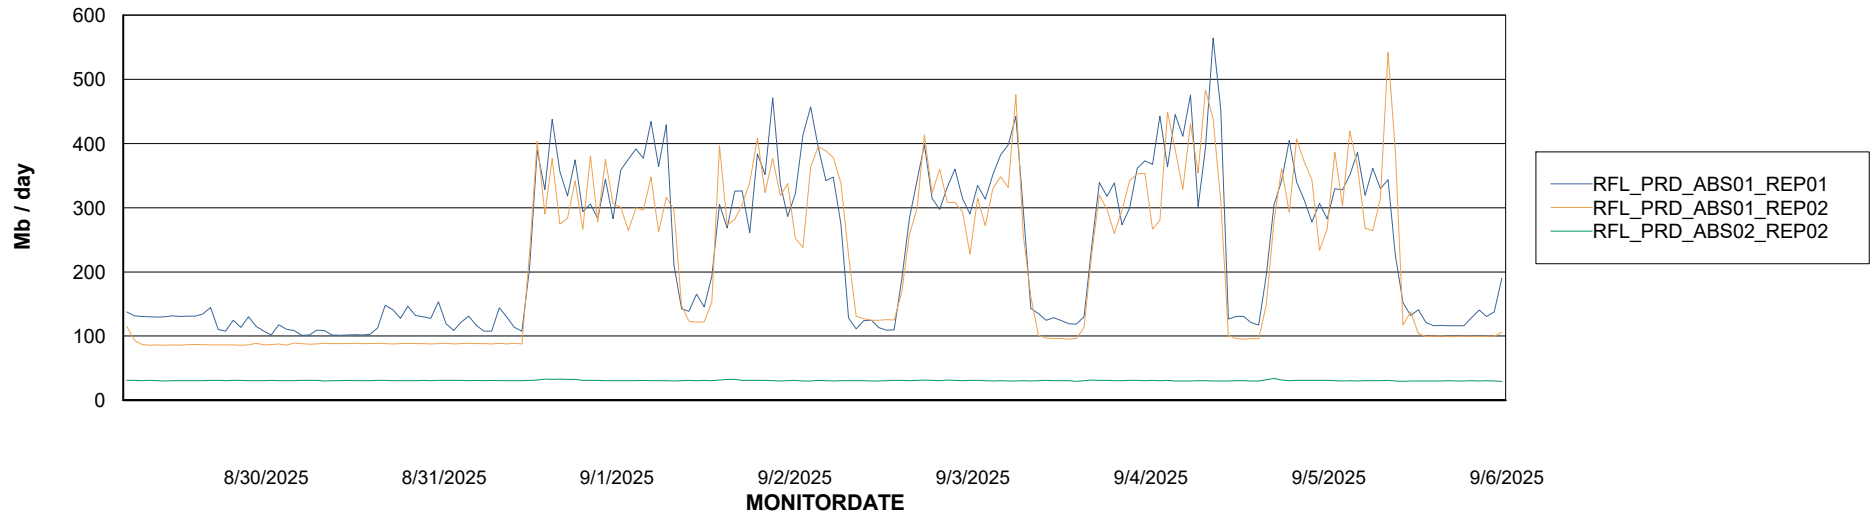

Avg memory used per ABS Server Service

Avg users per day per ABS server

Weekly SLA Customer Report

Customer RFL_Production
Database ID 36

ABSSolute Application ReportServer Services

Avg memory used per ReportServer Service