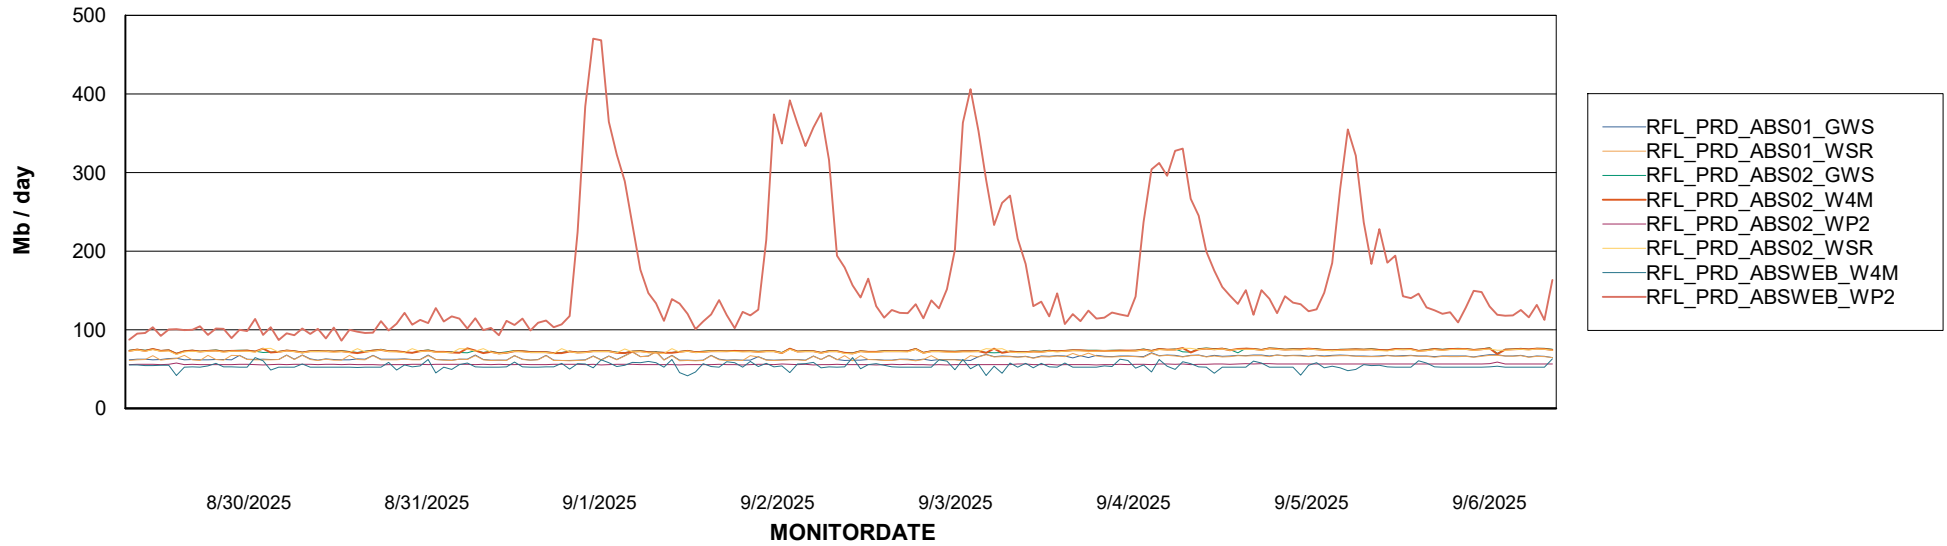

ABSSolute Web Component Services

Avg memory used per ABS Web component