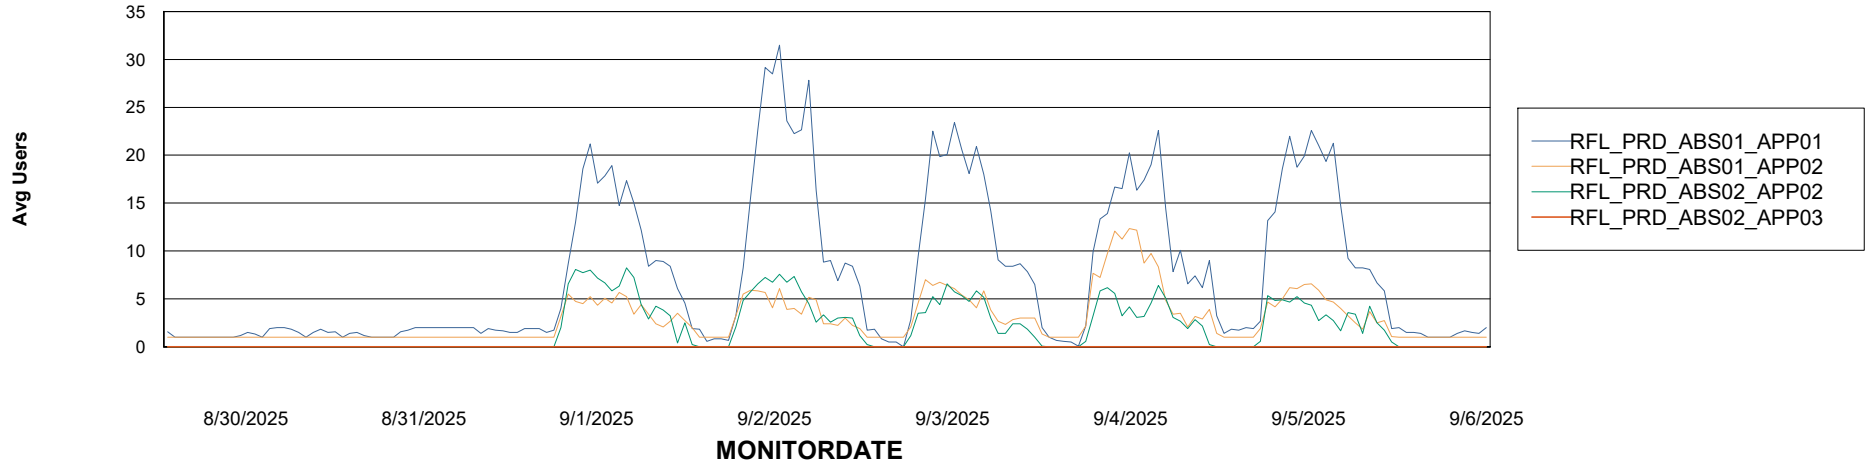

Avg users per day per ABS server