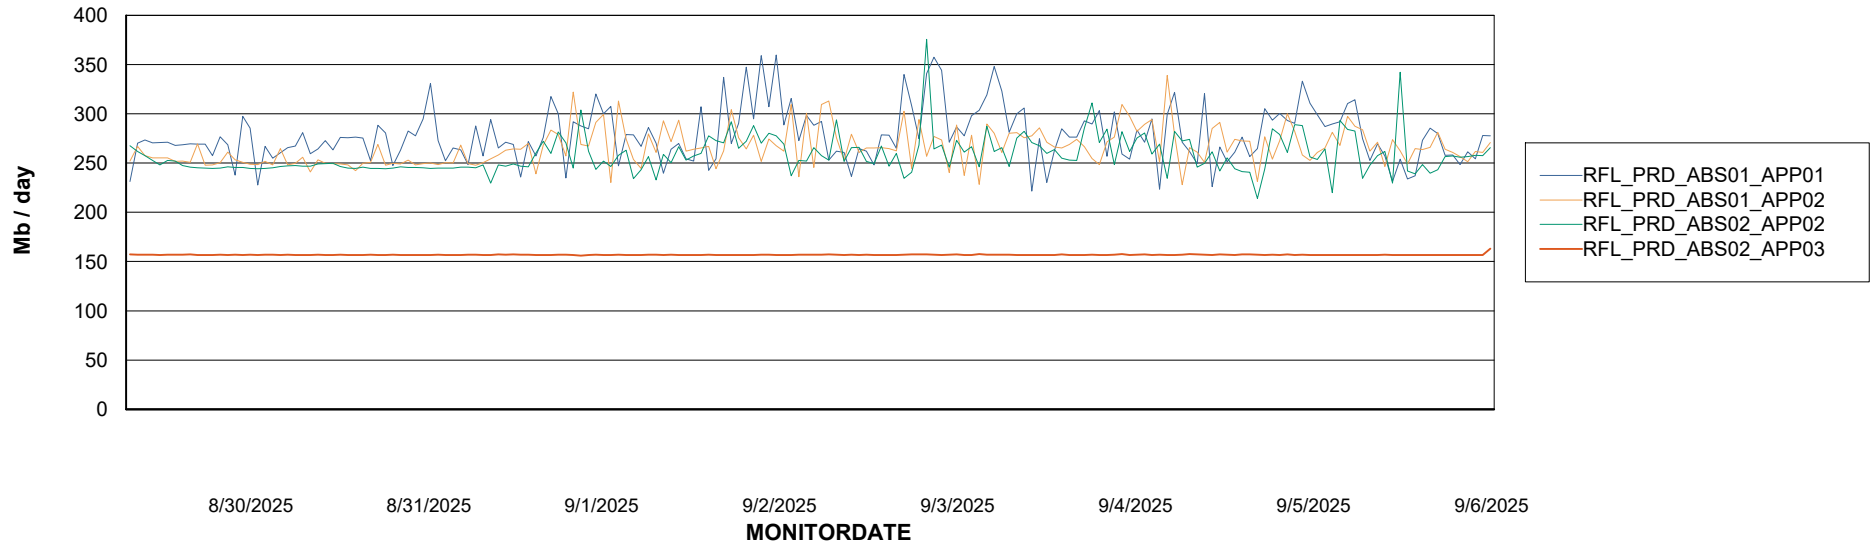

ABSSolute Application Server Services

Avg memory used per ABS Server Service