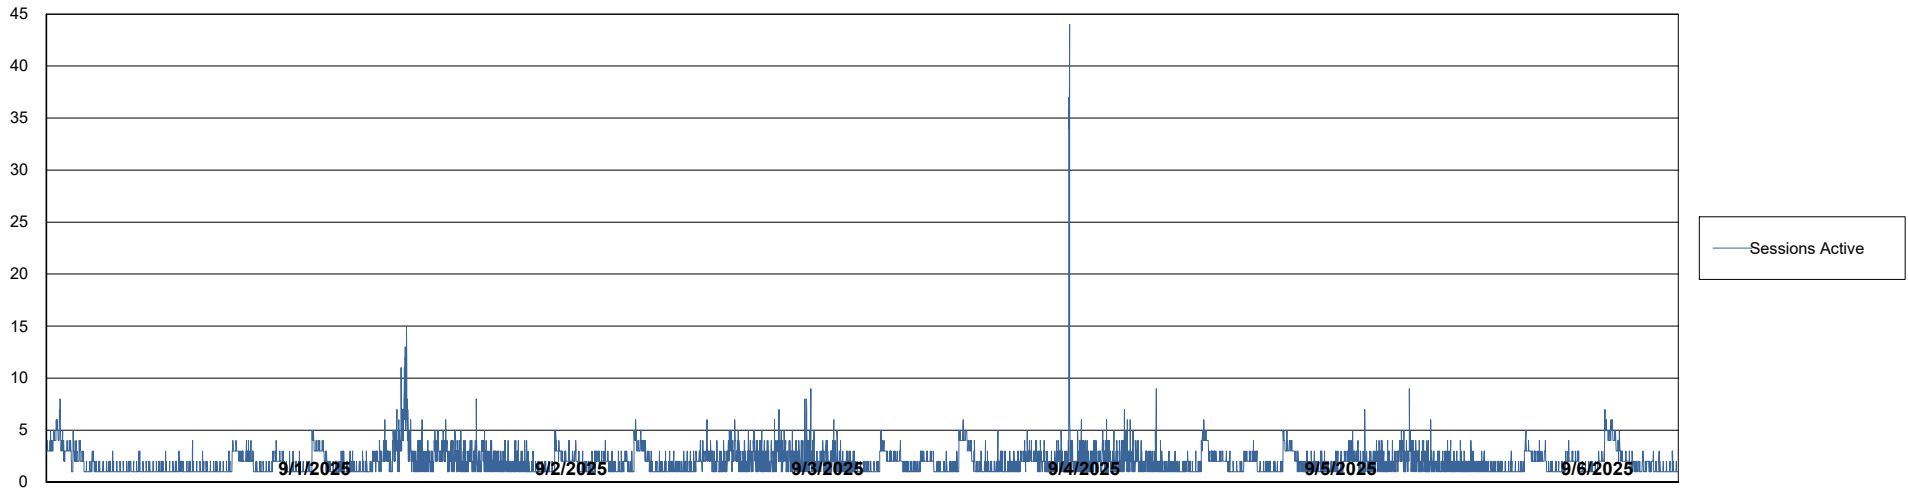

Weekly SLA Customer Report

Customer NIX_Production
Database ID 51

Database Performance NIX_PRD_ABSBI_ABS1

Weekly SLA Customer Report

Customer NIX_Production
Database ID 51

Database Performance NIX_PRD_ABSD01_ABS1