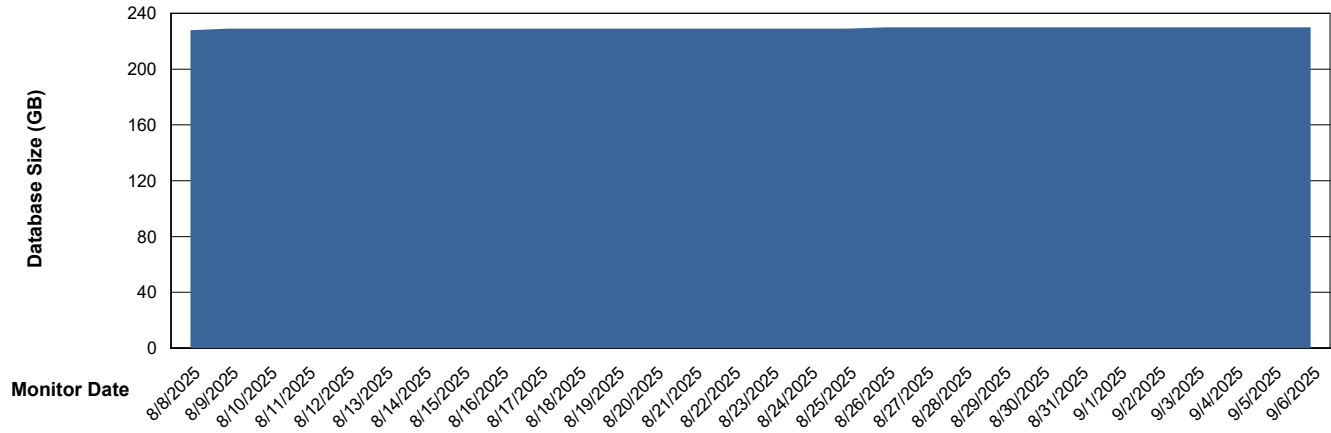

DATABASE SIZE NIX_PRD_ABSBI_ABS1

Database growth over last month