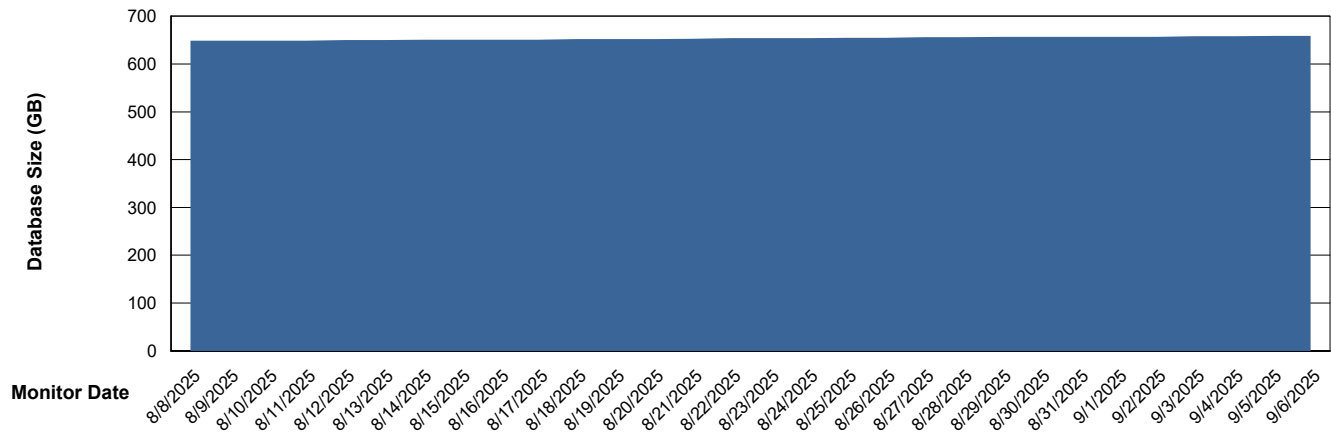

DATABASE SIZE NIX_PRD_ABSDB01_ABS1

Database growth over last month