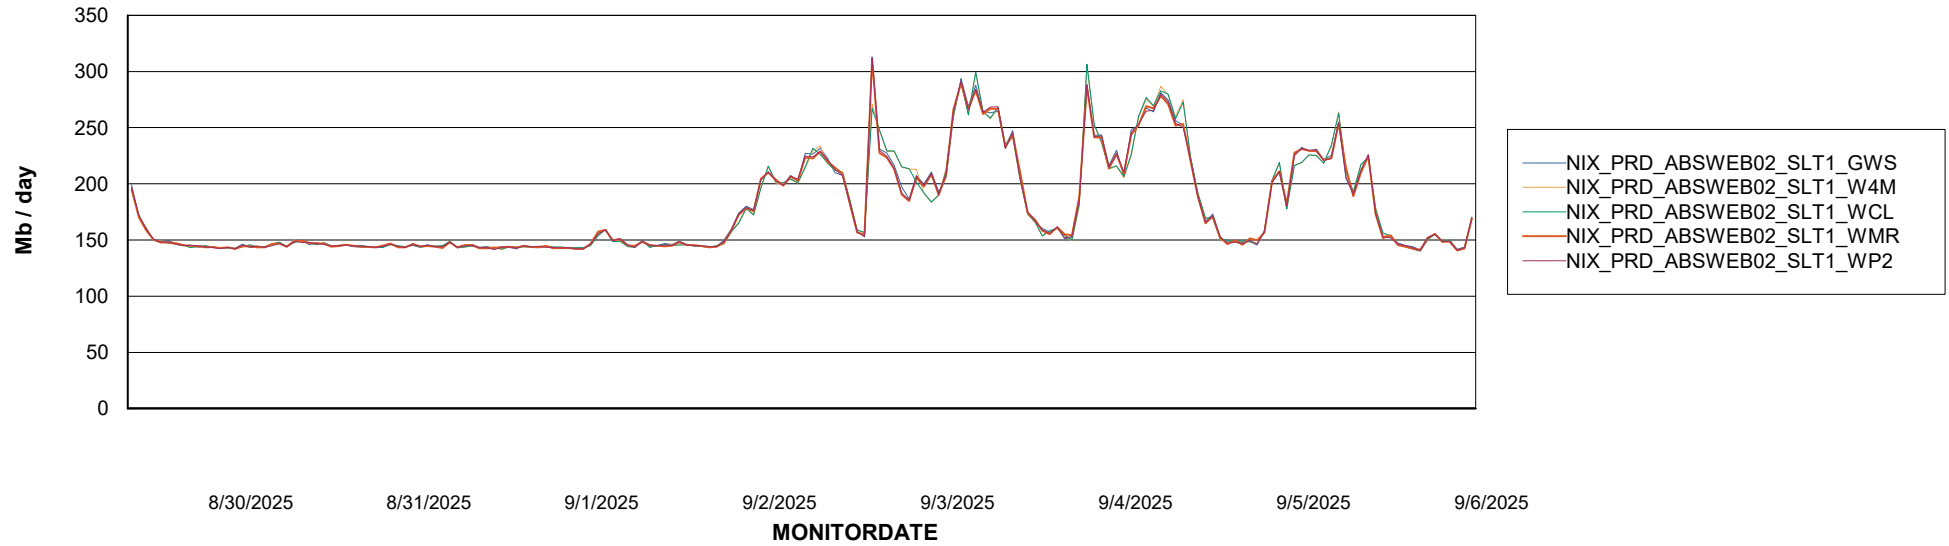

ABSolute Web Component Services

Avg memory used per ABS Web component