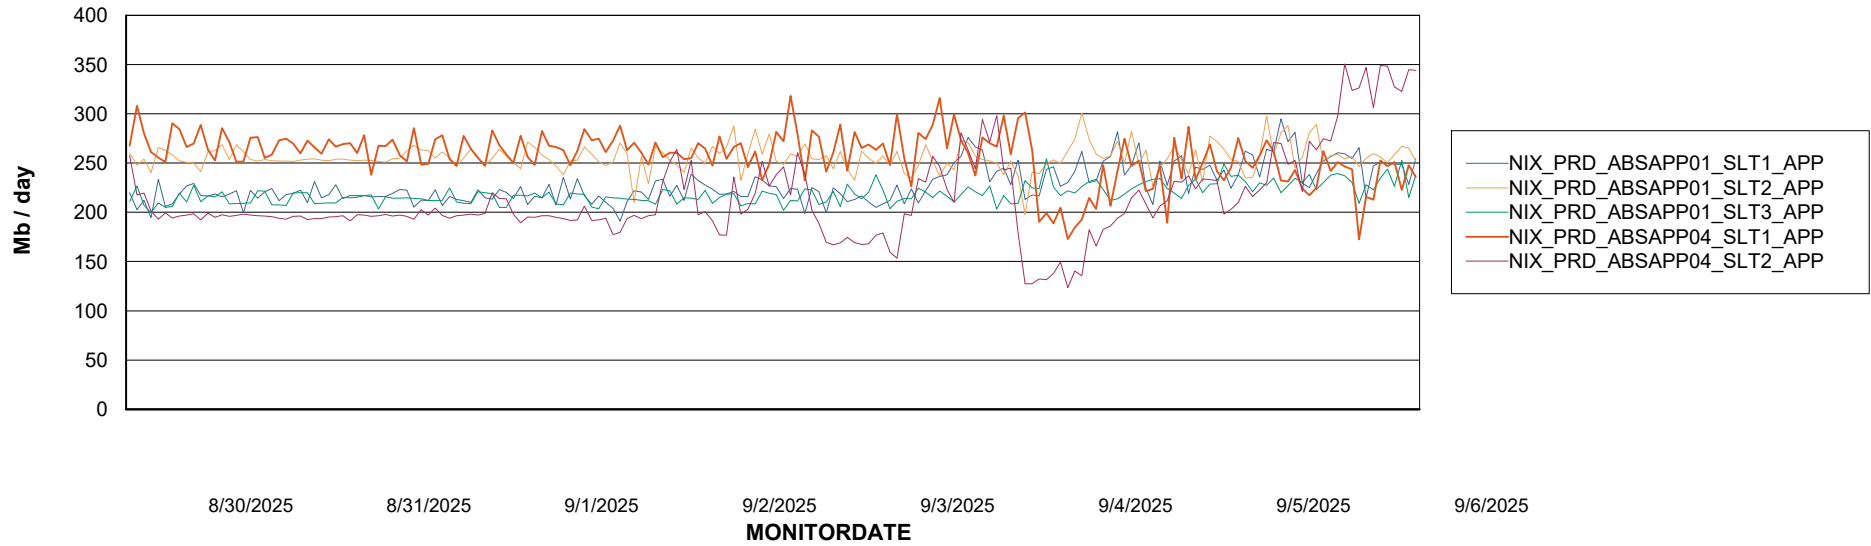

ABSSolute Application Server Services

Avg memory used per ABS Server Service