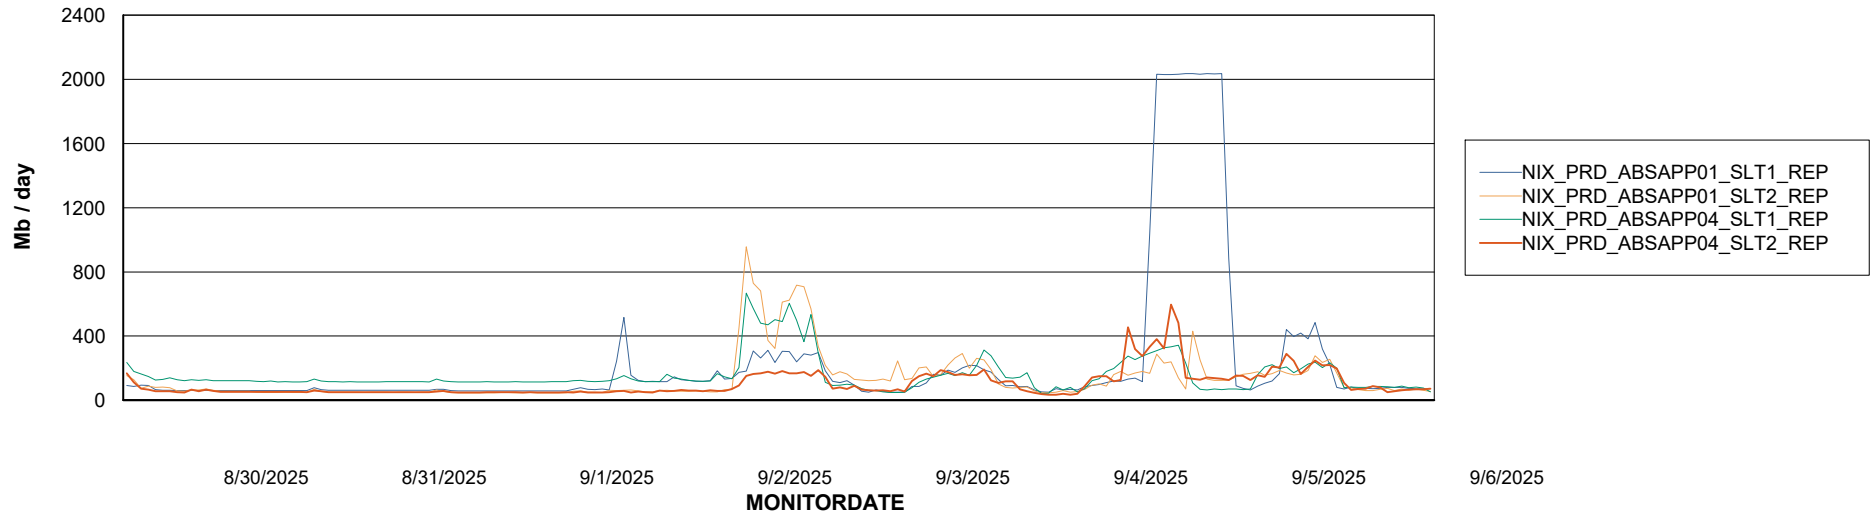

Avg memory used per ABS Server Service

Avg users per day per ABS server

Weekly SLA Customer Report

Customer NIX_Production
Database ID 51

ABSSolute Application ReportServer Services

Avg memory used per ReportServer Service