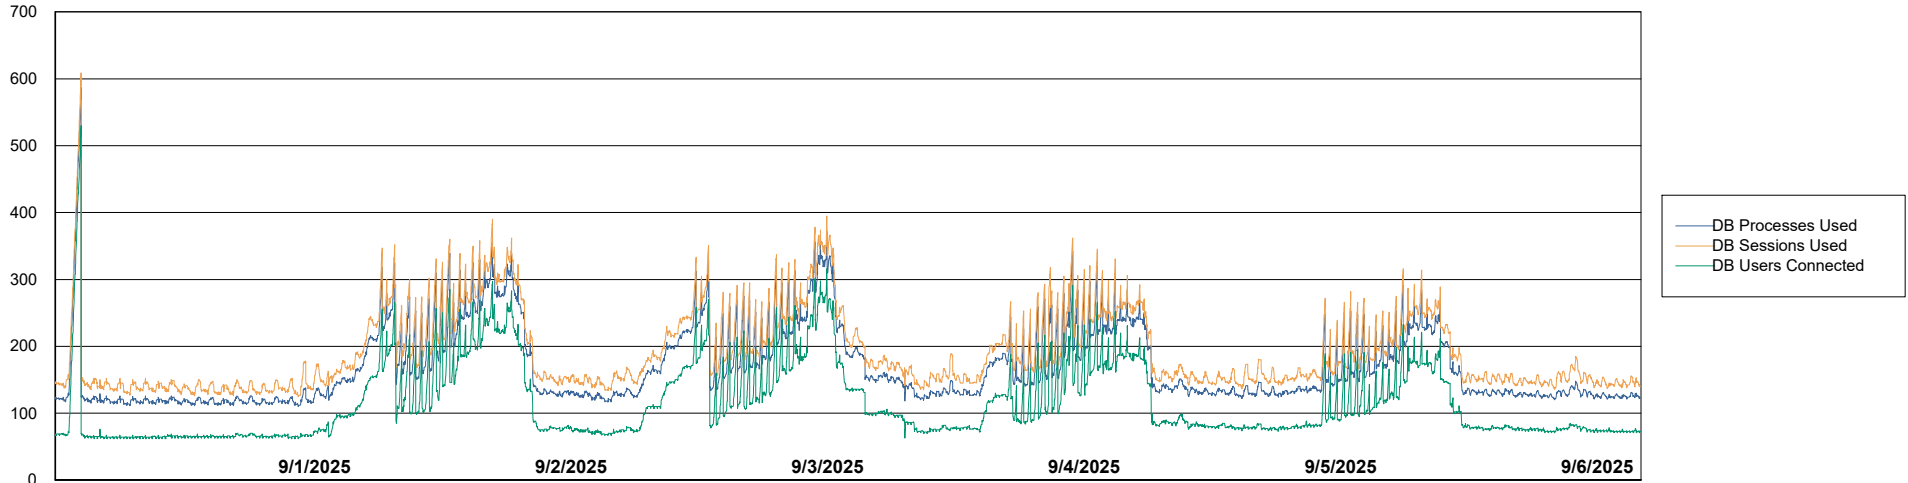

Weekly SLA Customer Report

Customer NIX_Production
Database ID 51

Database Performance NIX_PRD_ABSBI_ABS1

Weekly SLA Customer Report

Customer NIX_Production
Database ID 51

Database Performance NIX_PRD_ABSD01_ABS1