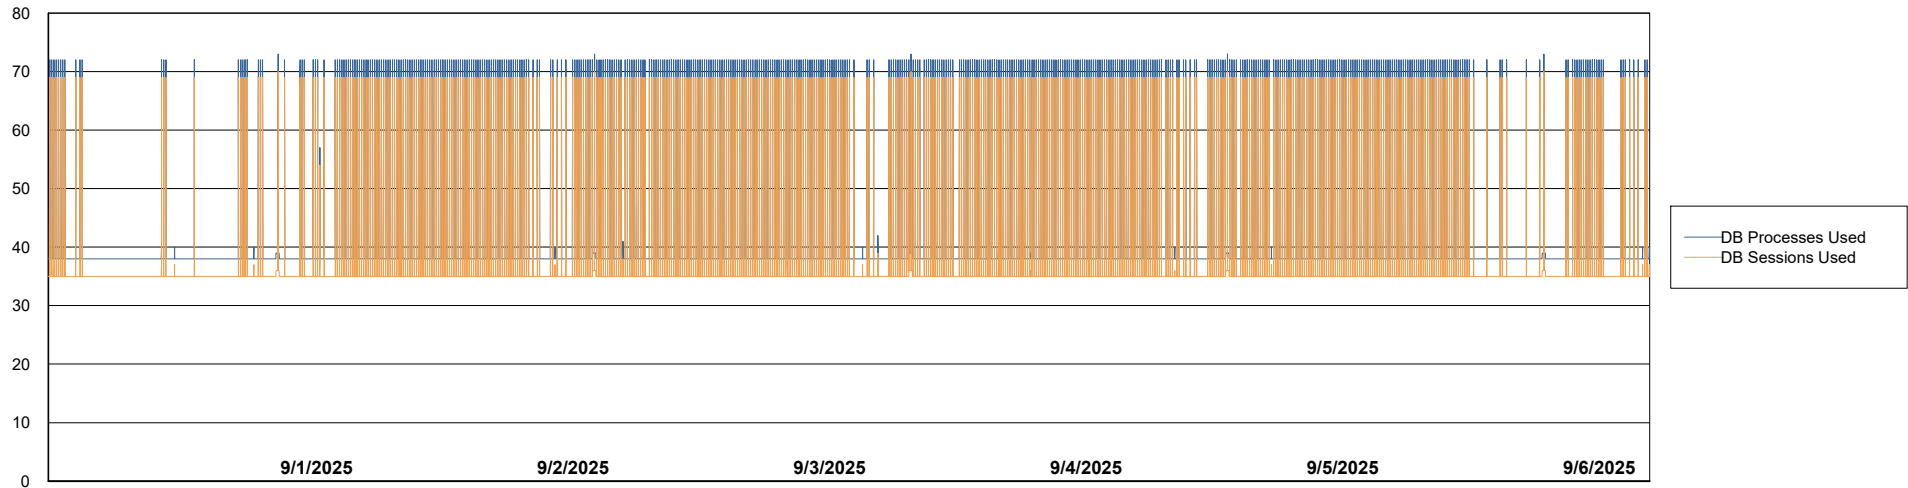

Database Performance NIX_PRD_ABSDB02_HSBABS1

DB Processes Max 300