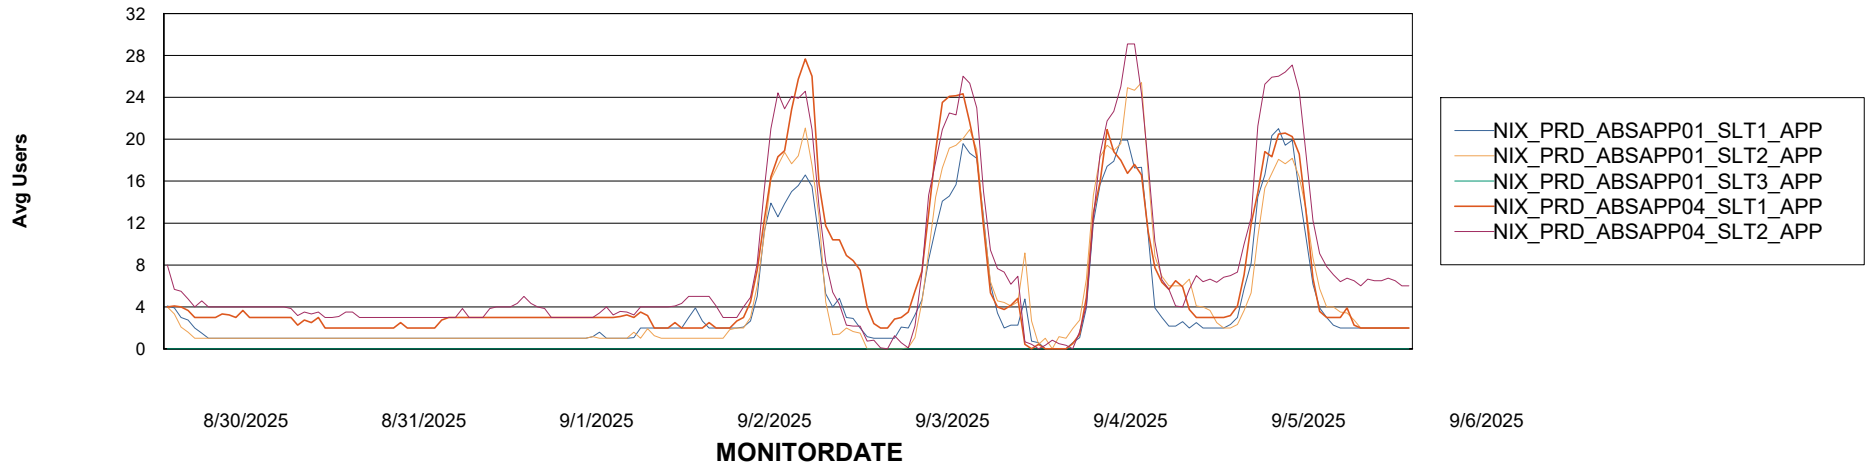

Avg users per day per ABS server