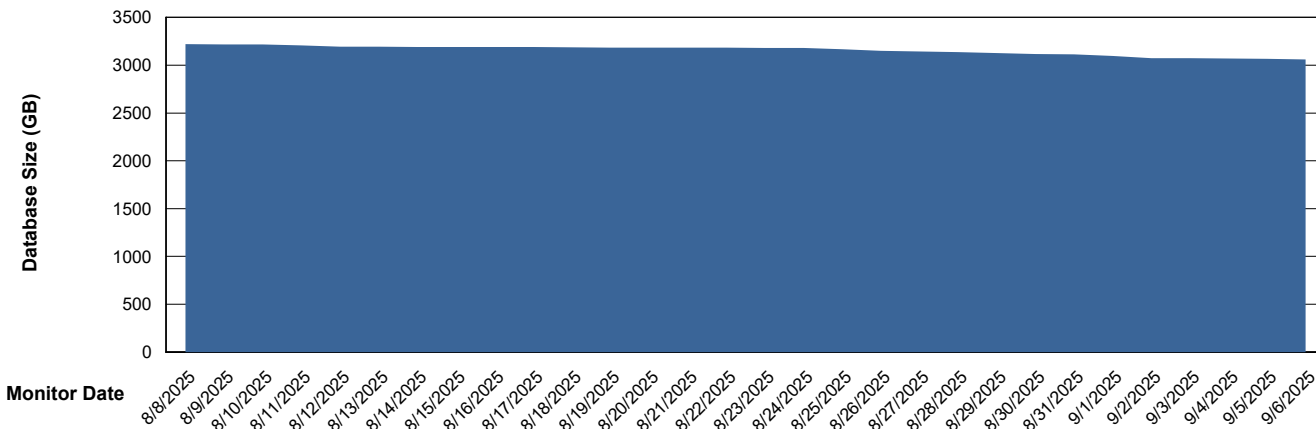

DATABASE SIZE LTS_TST_CLSABSDB01T_ABST

Database growth over last month