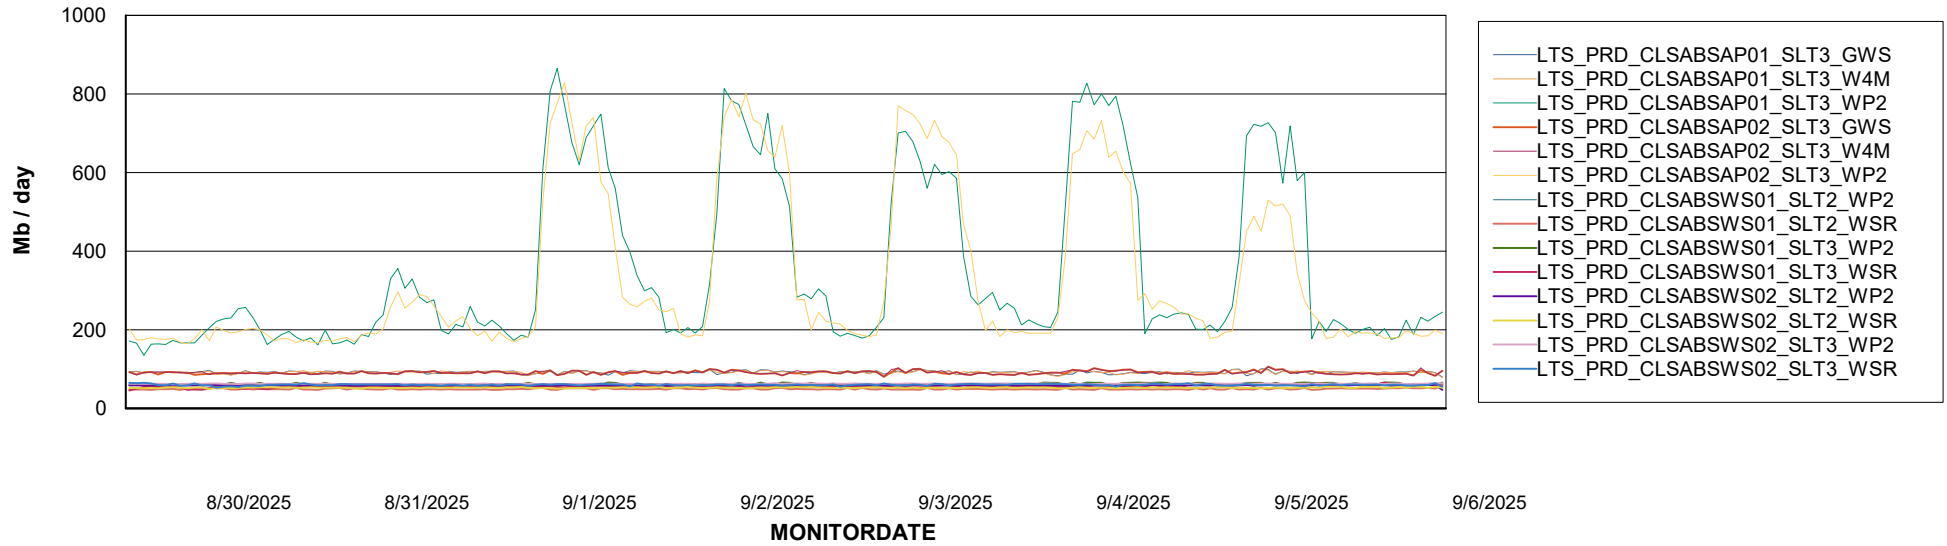

ABSSolute Web Component Services

Avg memory used per ABS Web component