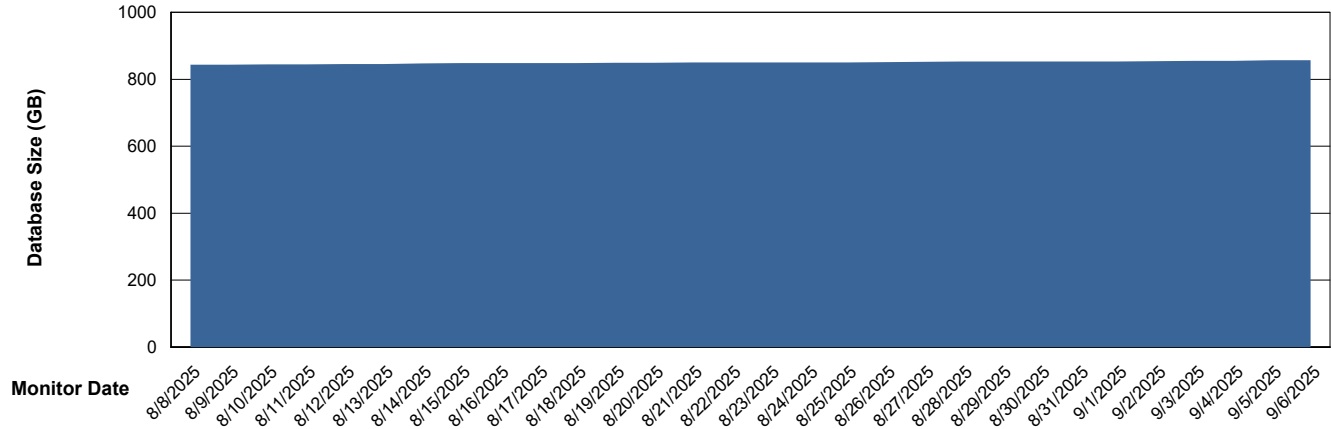

DATABASE SIZE LTS_PRD_CLSABSBI01_ABS1

Database growth over last month