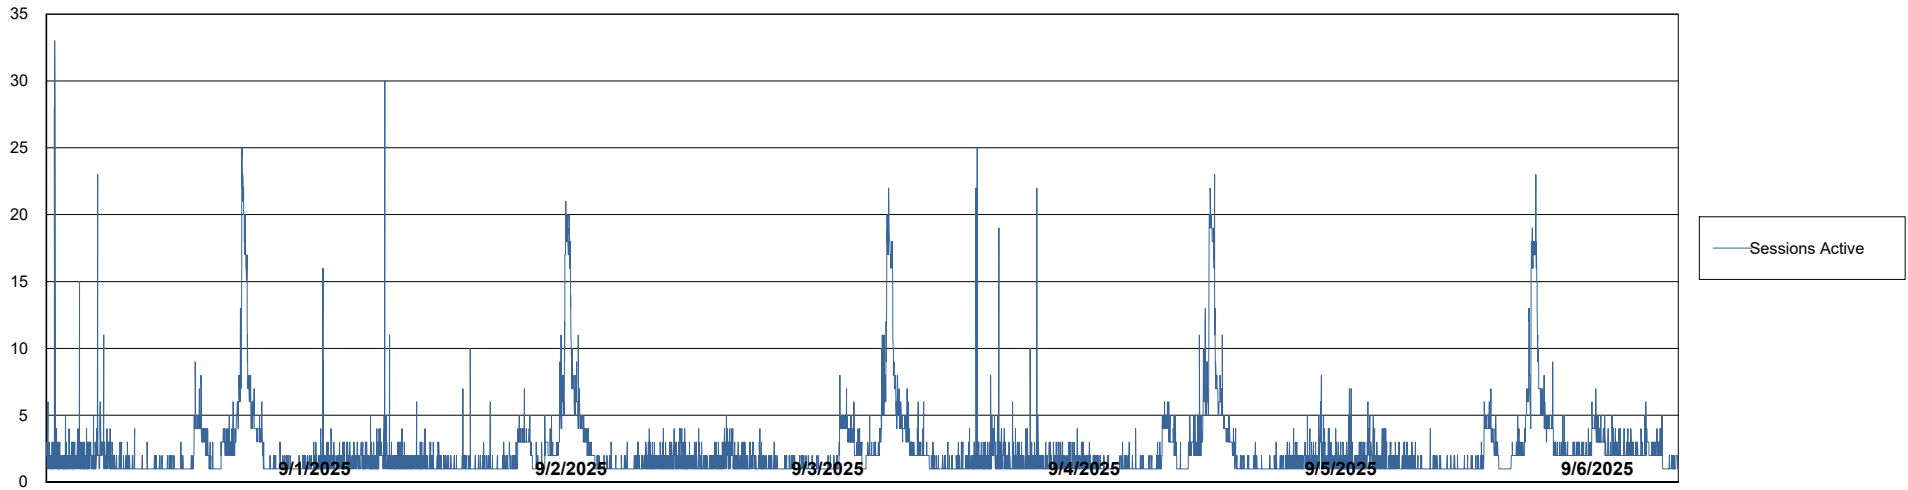

Weekly SLA Customer Report

Customer LTS(CleanLease)_Production
Database ID 126

Database Performance LTS_PRD_CLSABSBI01_ABS1

Weekly SLA Customer Report

Customer LTS(CleanLease)_Production
Database ID 126

Database Performance LTS_PRD_CLSABSD01_ABS1