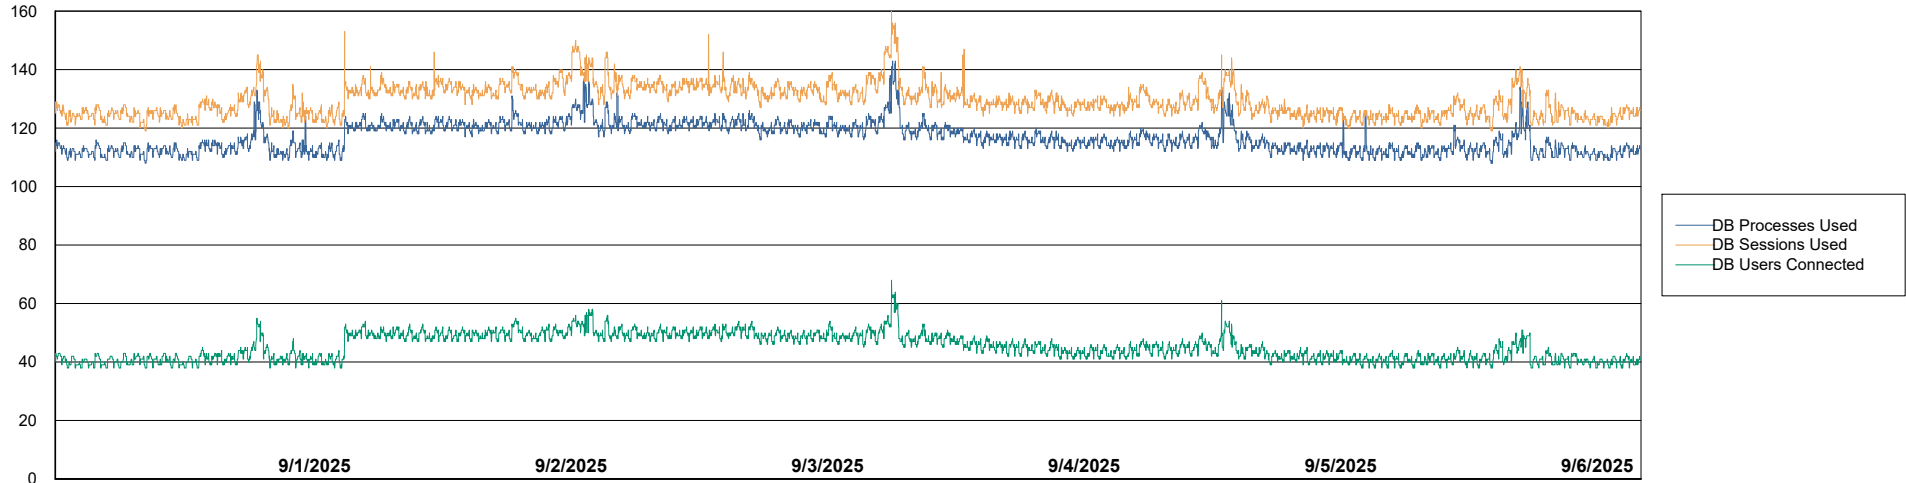

Database Performance LTS_PRD_CLSABSBI01_ABS1