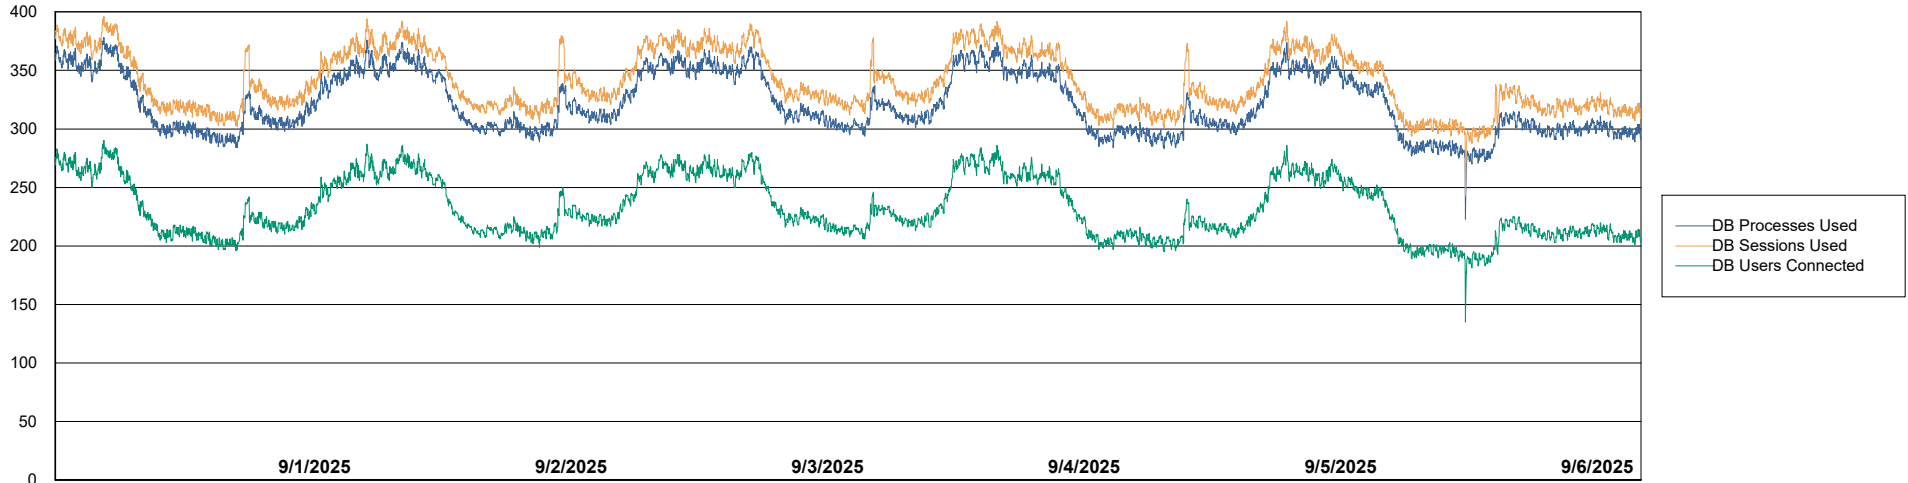

Weekly SLA Customer Report

Customer LTS(CleanLease)_Production
Database ID 126

Database Performance LTS_PRD_CLSABSBI01_ABS1

Weekly SLA Customer Report

Customer LTS(CleanLease)_Production
Database ID 126

Database Performance LTS_PRD_CLSABSD01_ABS1