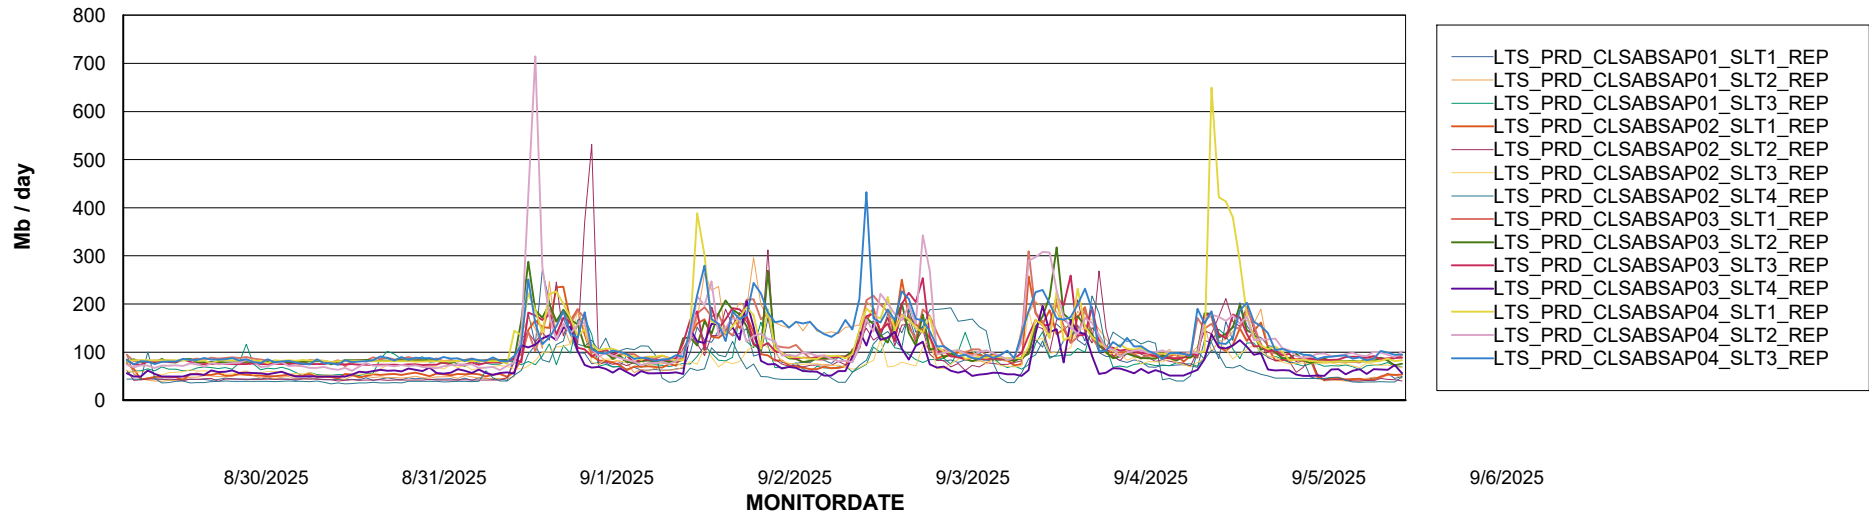

ABSSolute Application ReportServer Services

Avg memory used per ReportServer Service