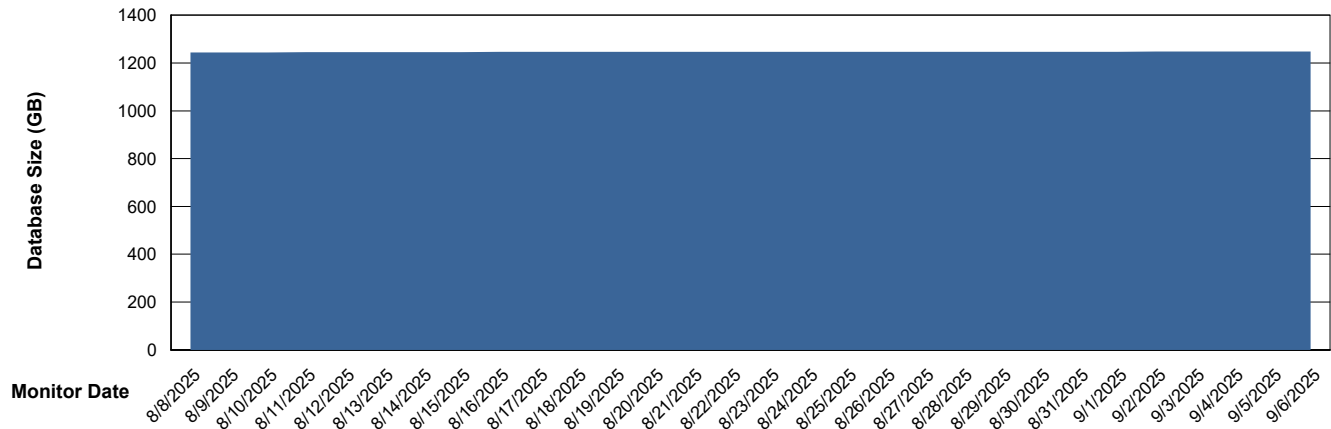

Customer LTS(CleanLease)_Production
Database ID 126

DATABASE SIZE LTS_PRD_CLSABSBI01_ABS1

Database growth over last month

DATABASE SIZE LTS_PRD_CLSABSDB01_ABS1

Database growth over last month

Weekly SLA Customer Report