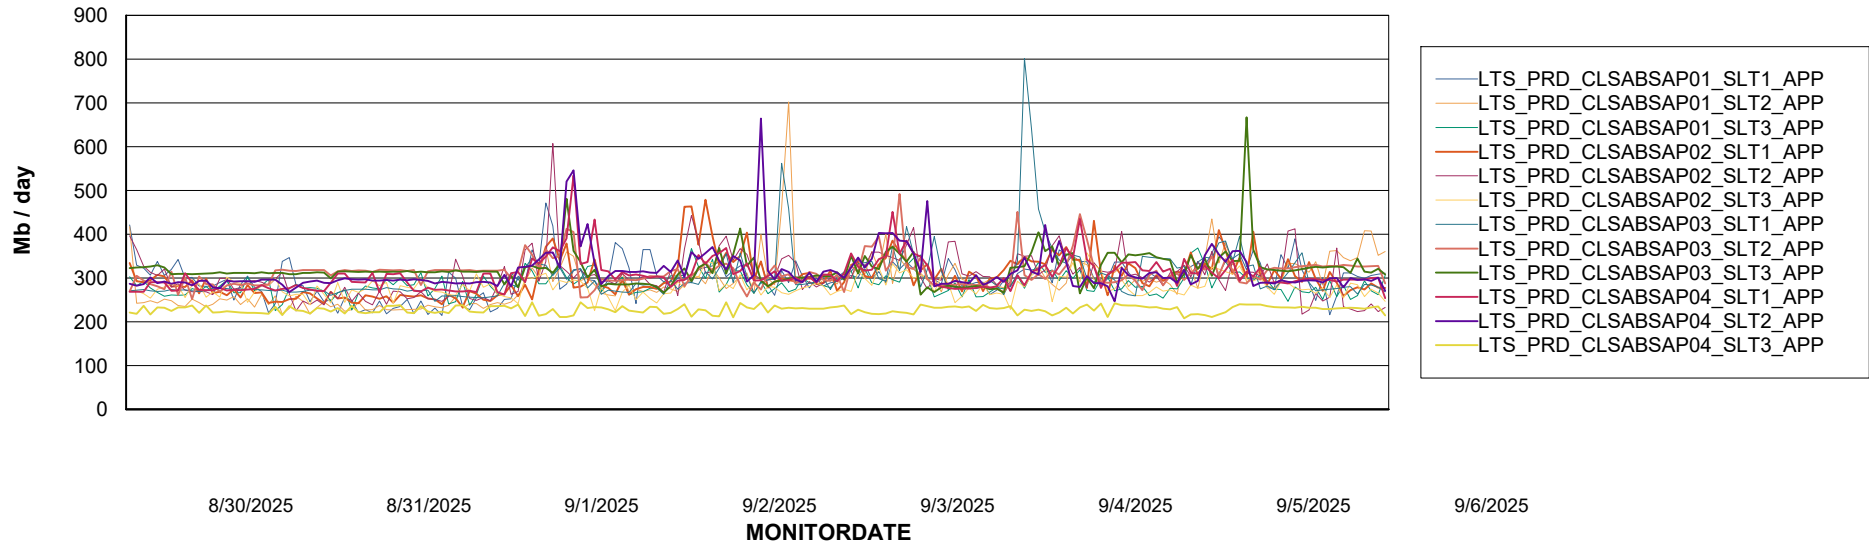

ABSSolute Application Server Services

Avg memory used per ABS Server Service