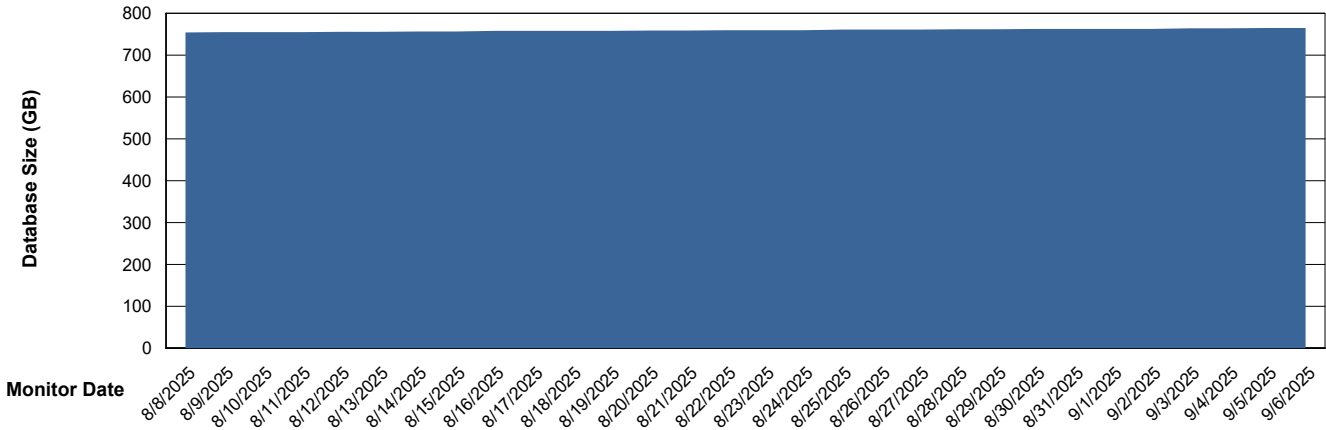

Database growth over last month

Database Tablespace LST-DBS7-AMS_DB_ABS1

Date	Tablespace Name	Filesize (Gb)	Usedsize (Gb)	Percentage free
9/6/2025	ABSDATA	764	635	17
	INDX	140	114	19
9/5/2025	ABSDATA	764	634	17
	INDX	140	114	19
9/4/2025	ABSDATA	764	634	17
	INDX	140	114	19
9/3/2025	ABSDATA	764	633	17
	INDX	140	114	19
9/2/2025	ABSDATA	764	633	17
	INDX	140	114	19
9/1/2025	ABSDATA	764	633	17
	INDX	140	113	19
8/31/2025	ABSDATA	753	633	16
	INDX	140	113	19