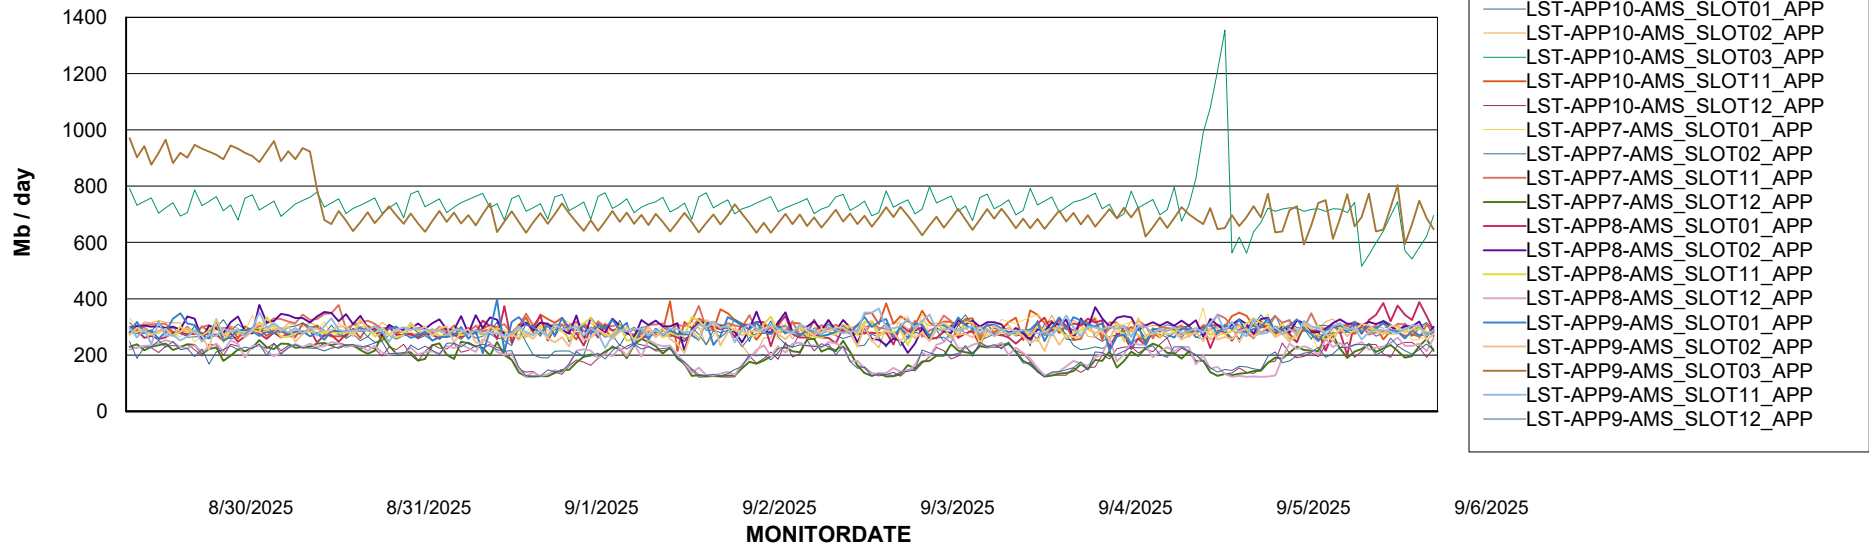

ABSSolute Application Server Services

Avg memory used per ABS Server Service