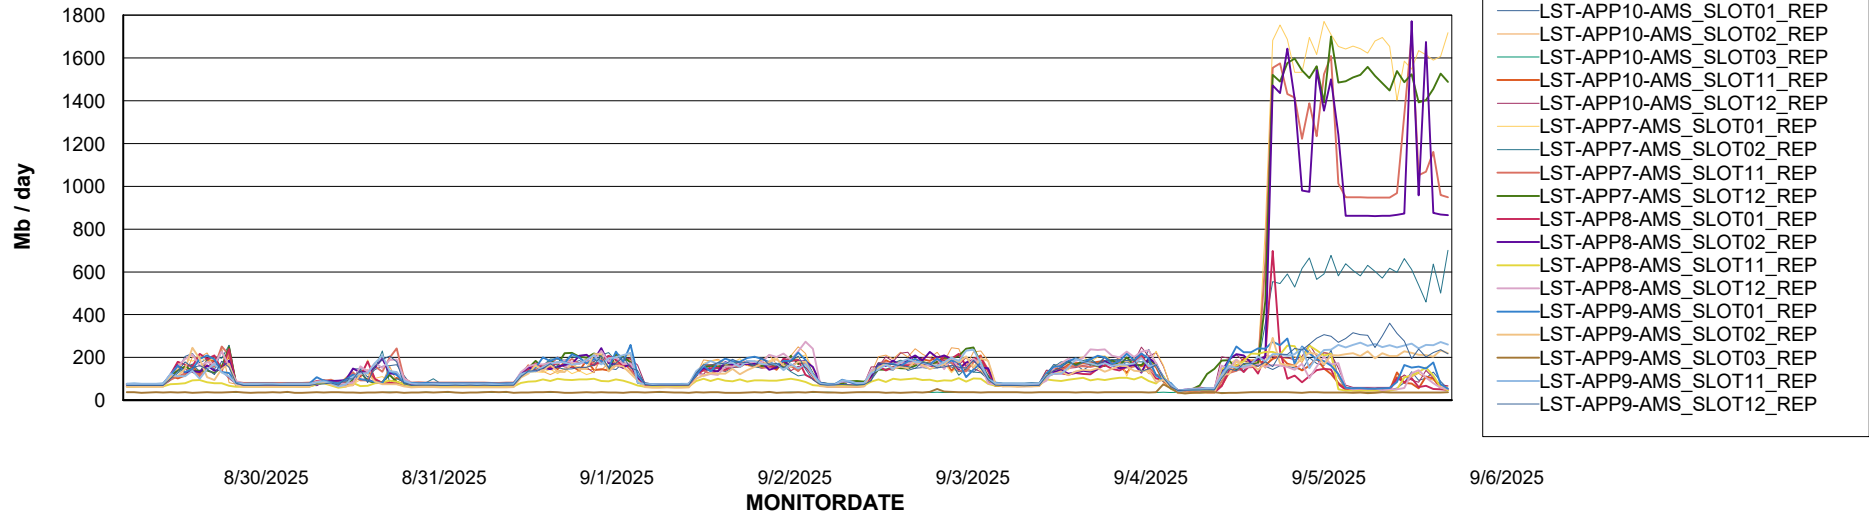

ABSSolute Application ReportServer Services

Avg memory used per ReportServer Service