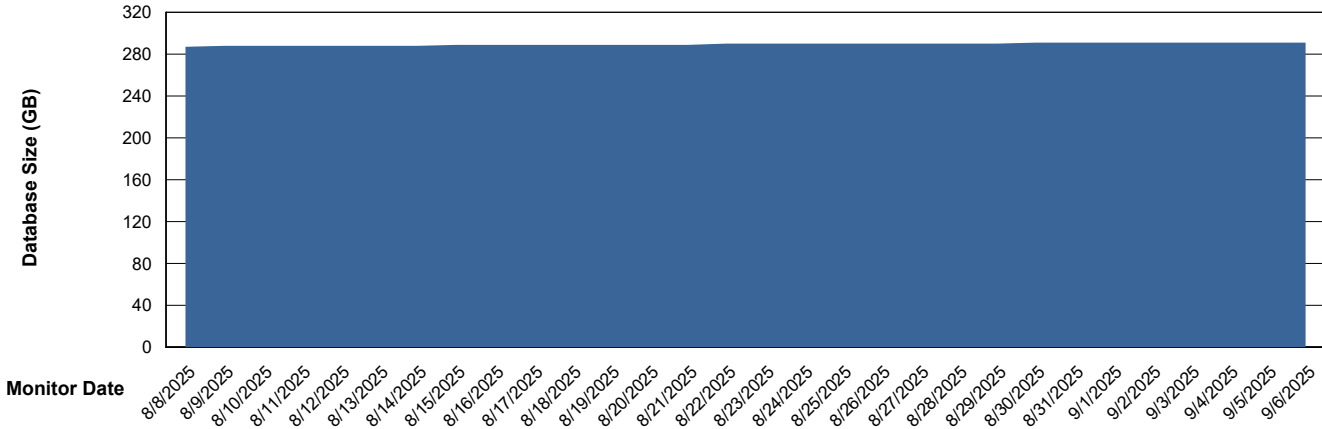

Database growth over last month

Database Tablespace LST-DBS5-AMS_DB_ABSEE

Date	Tablespace Name	Filesize (Gb)	Usedsize (Gb)	Percentage free
9/6/2025	ABSDATA	313	261	17
	INDX	60	18	69
9/5/2025	ABSDATA	313	261	17
	INDX	60	18	69
9/4/2025	ABSDATA	313	261	17
	INDX	60	18	69
9/3/2025	ABSDATA	313	260	17
	INDX	60	18	69
9/2/2025	ABSDATA	313	260	17
	INDX	60	18	69
9/1/2025	ABSDATA	313	260	17
	INDX	60	18	69
8/31/2025	ABSDATA	313	260	17
	INDX	60	18	69