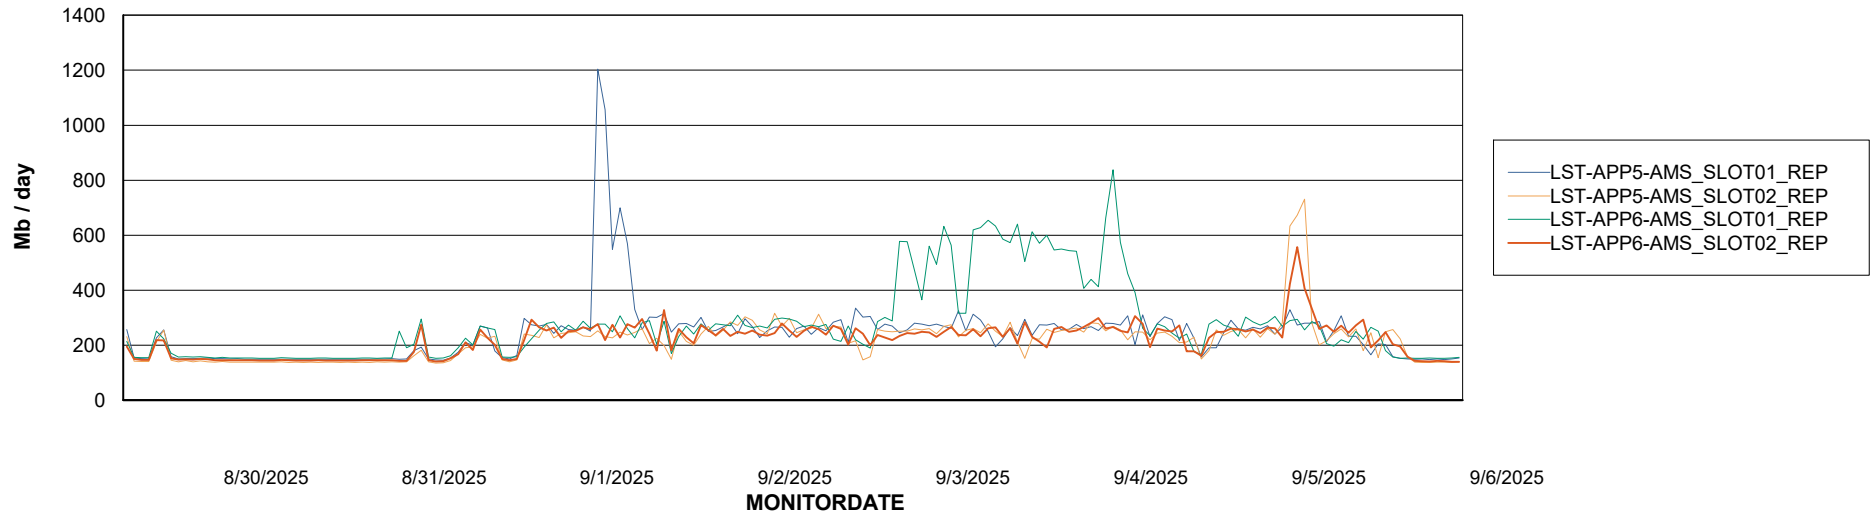

ABSSolute Application ReportServer Services

Avg memory used per ReportServer Service