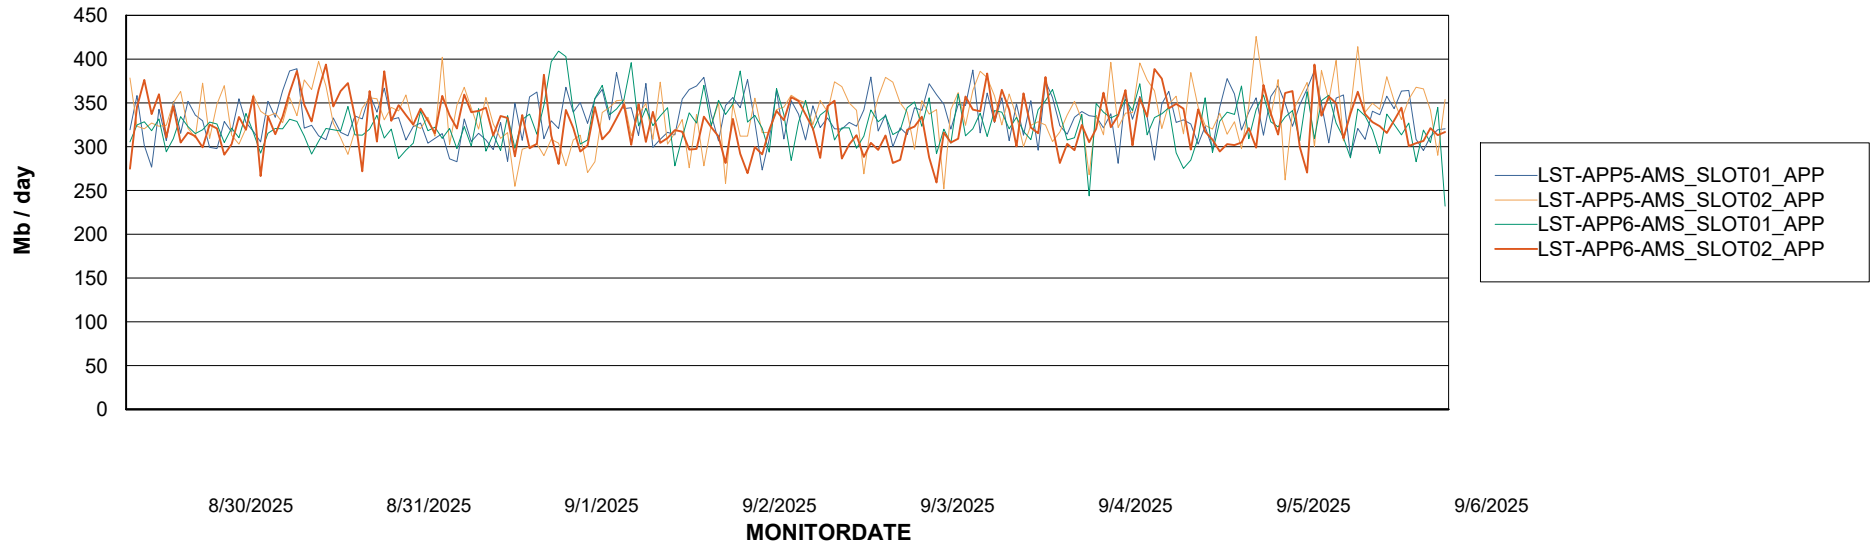

ABSSolute Application Server Services

Avg memory used per ABS Server Service