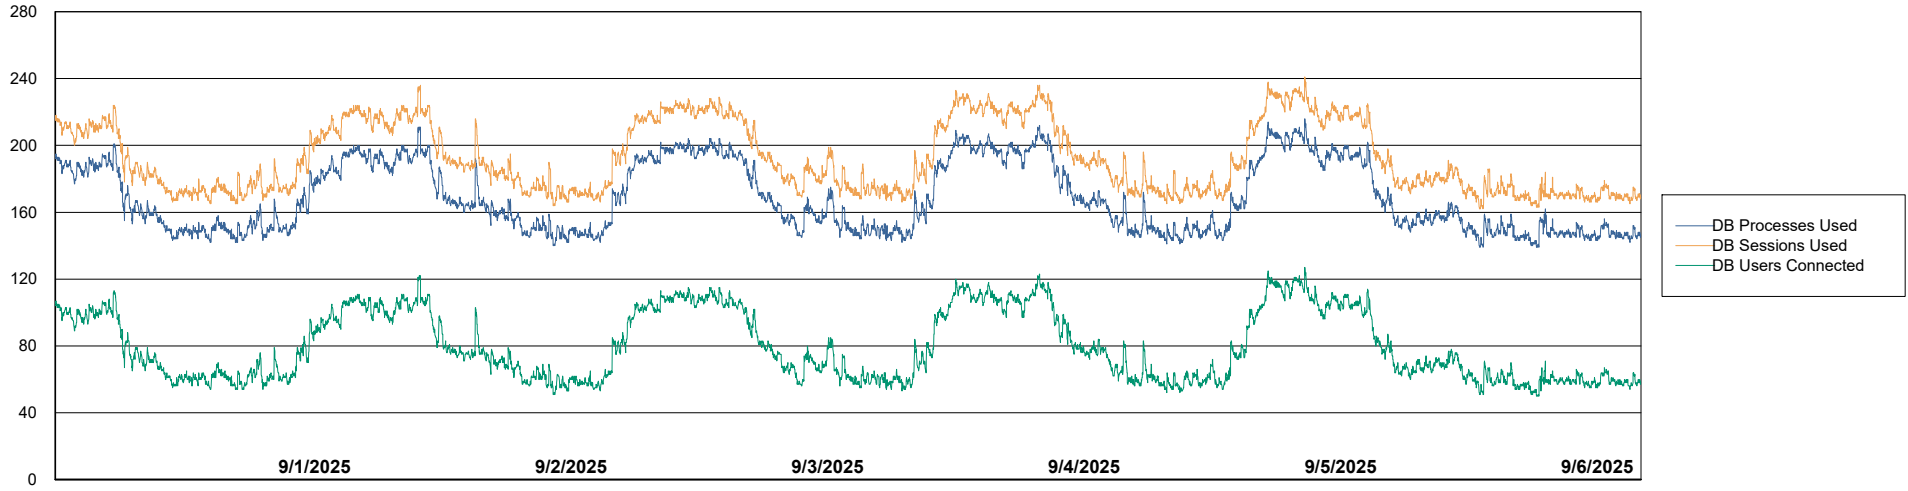

Database Performance LST-DBS5-AMS_DB_ABSEE