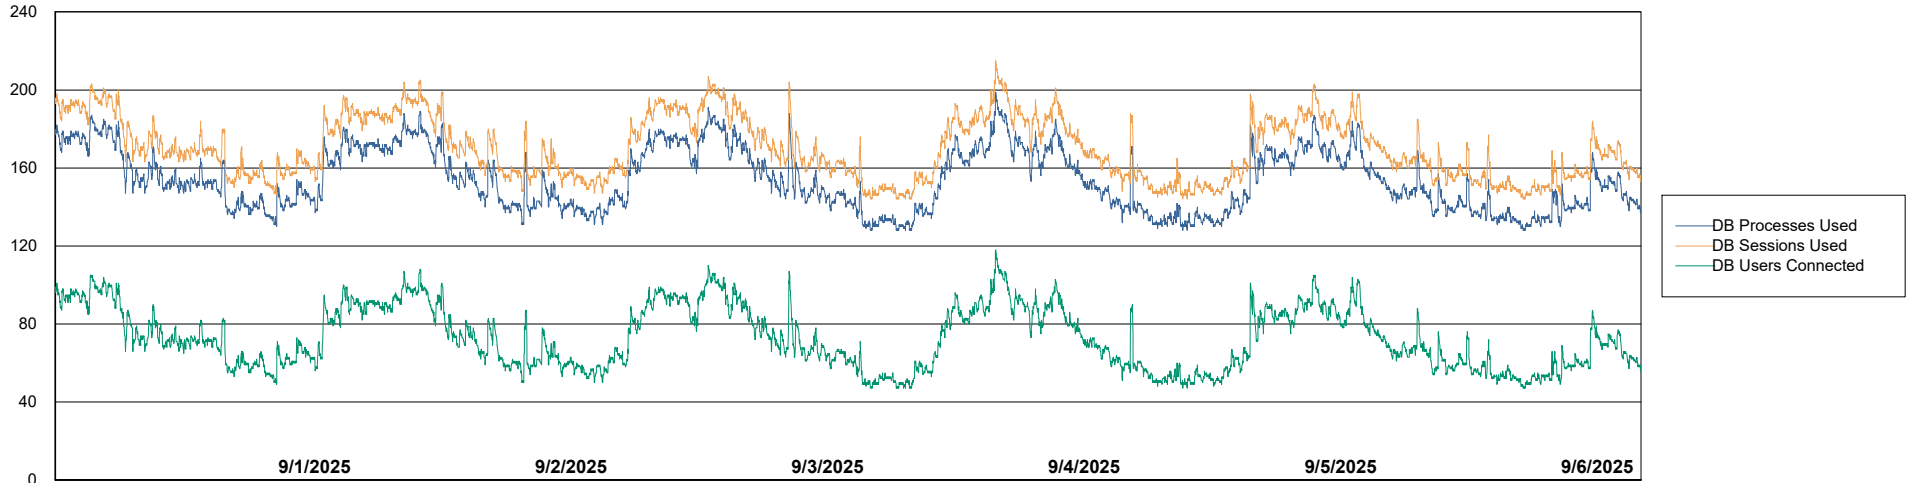

Database Performance LST-DBS6-AMS_DB_ABSEE2