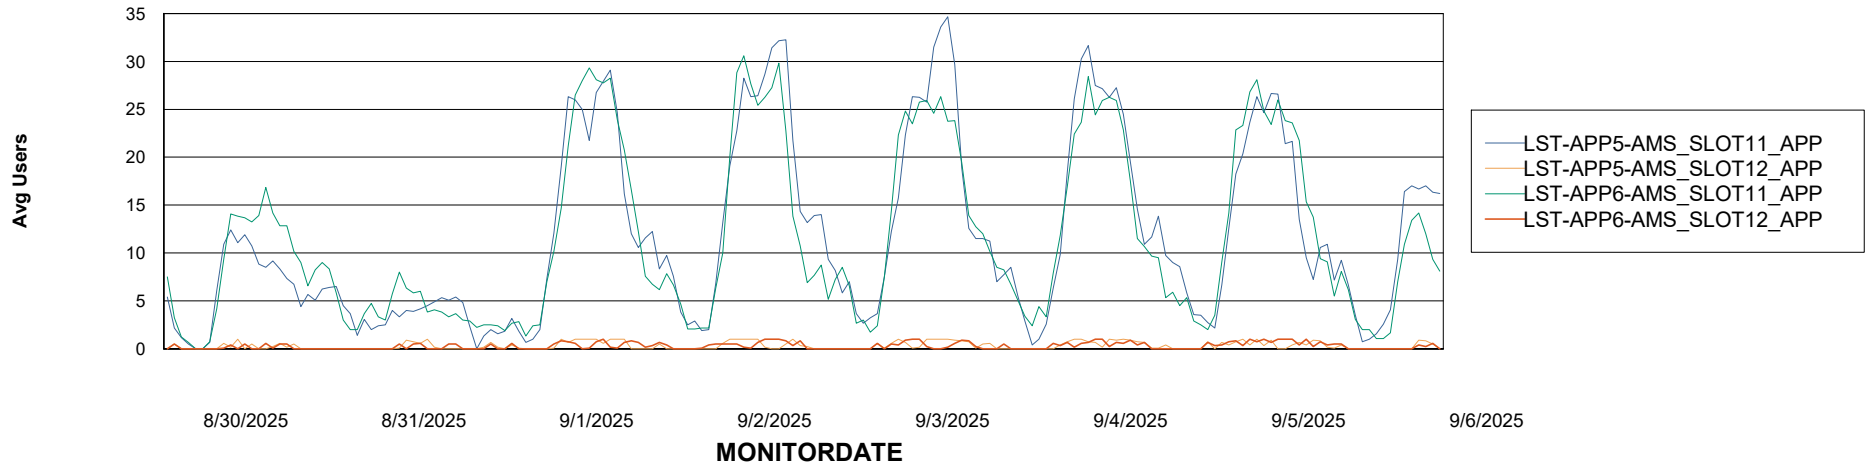

Weekly SLA Customer Report

Customer LST OCI AMS Production ABSEE2
Database ID 212

ABSSolute Application Server Services

Avg memory used per ABS Server Service

Avg users per day per ABS server

Weekly SLA Customer Report