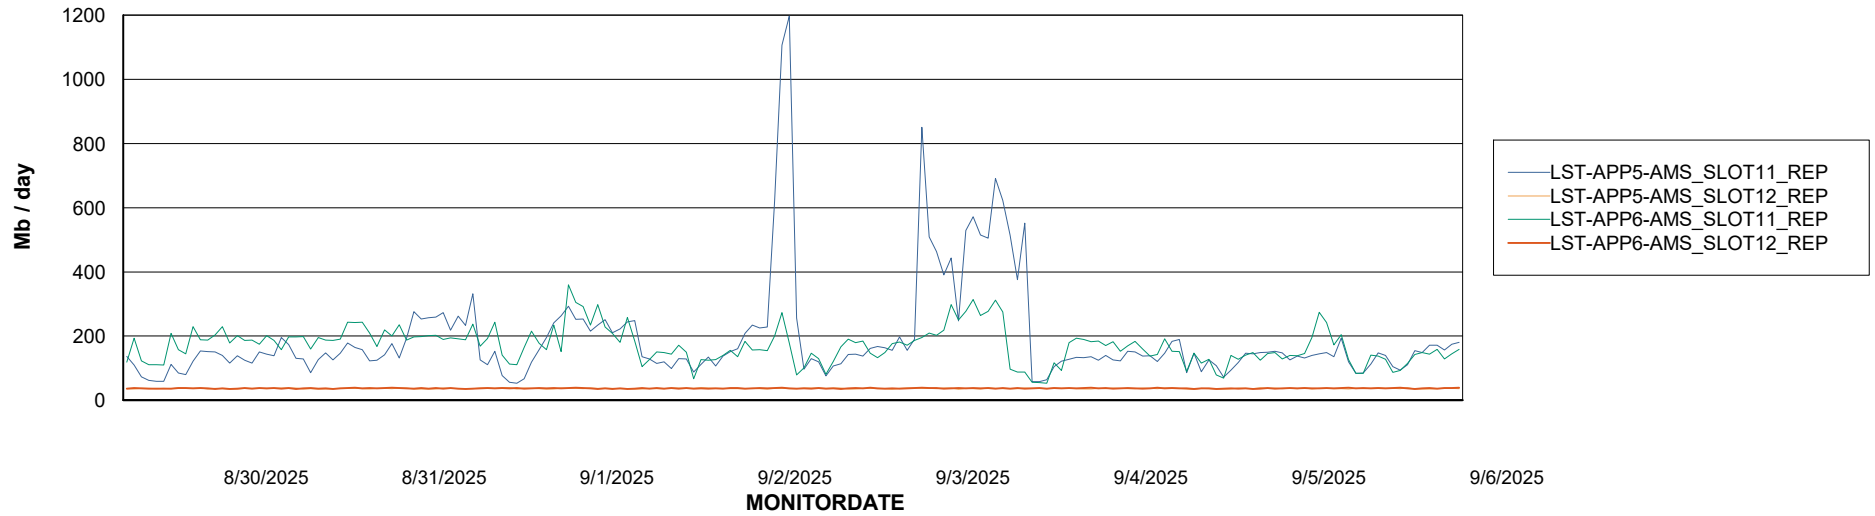

ABSSolute Application ReportServer Services

Avg memory used per ReportServer Service