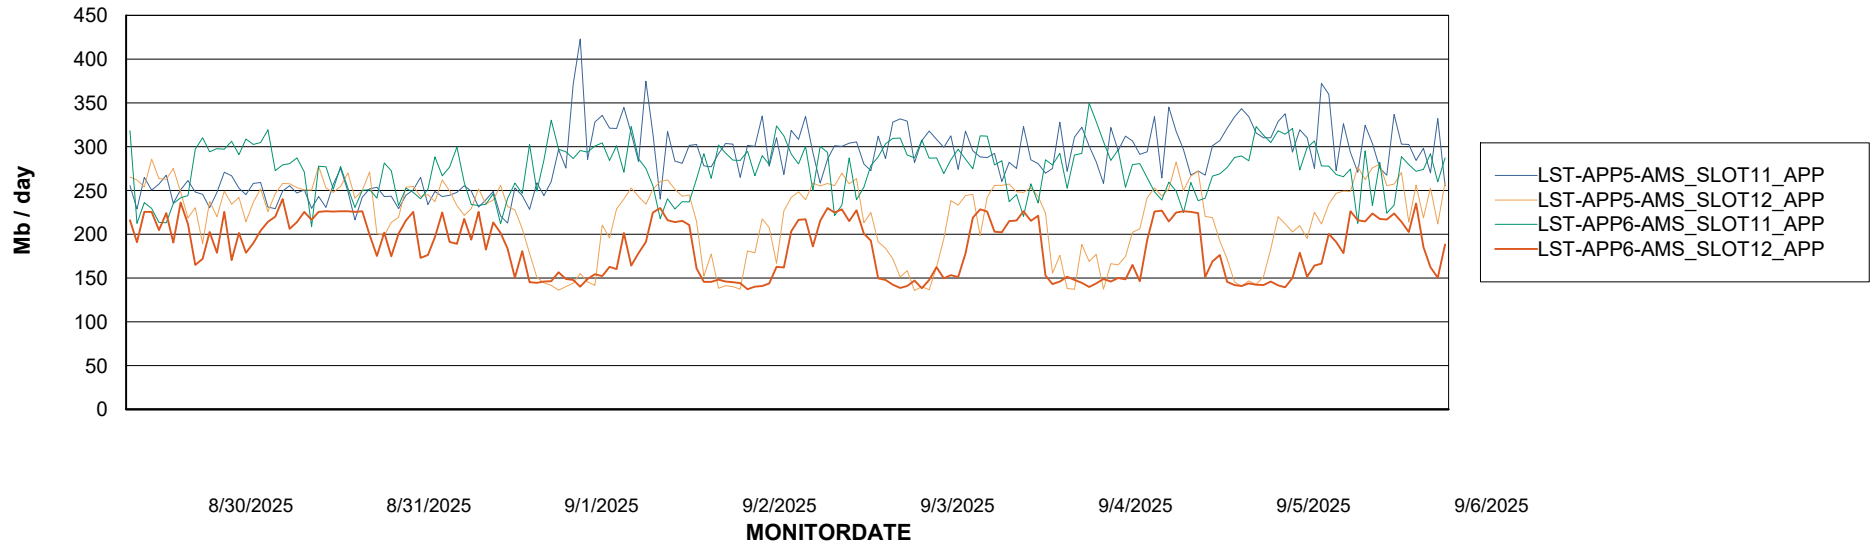

ABSSolute Application Server Services

Avg memory used per ABS Server Service