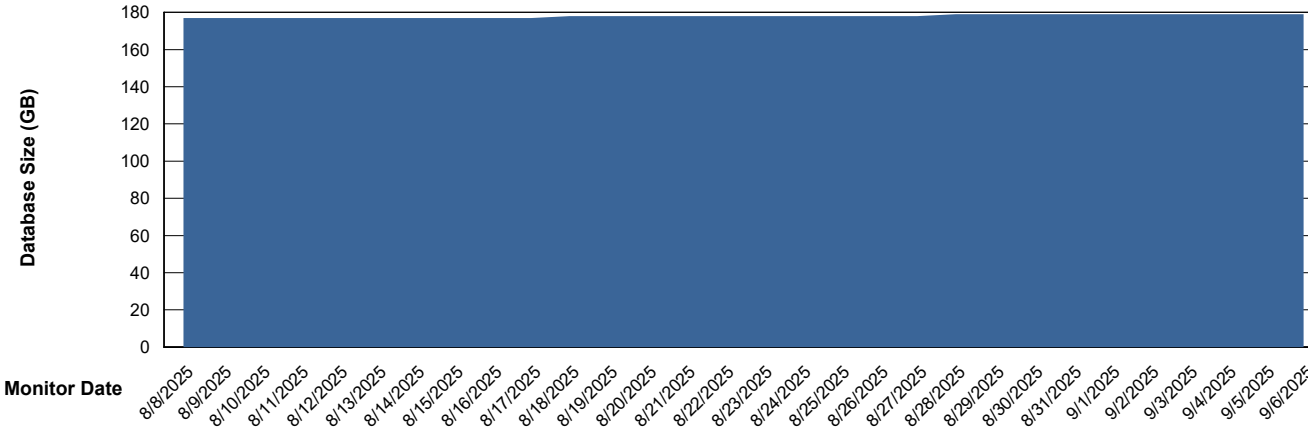

Database Performance LST-DBS6-AMS_DB_ABSEE2

Weekly SLA Customer Report

Customer LST OCI AMS Production ABSEE2
 Database ID 212

DATABASE SIZE LST-DBS6-AMS_DB_ABSEE2

Database growth over last month

Database Tablespace LST-DBS6-AMS_DB_ABSEE2