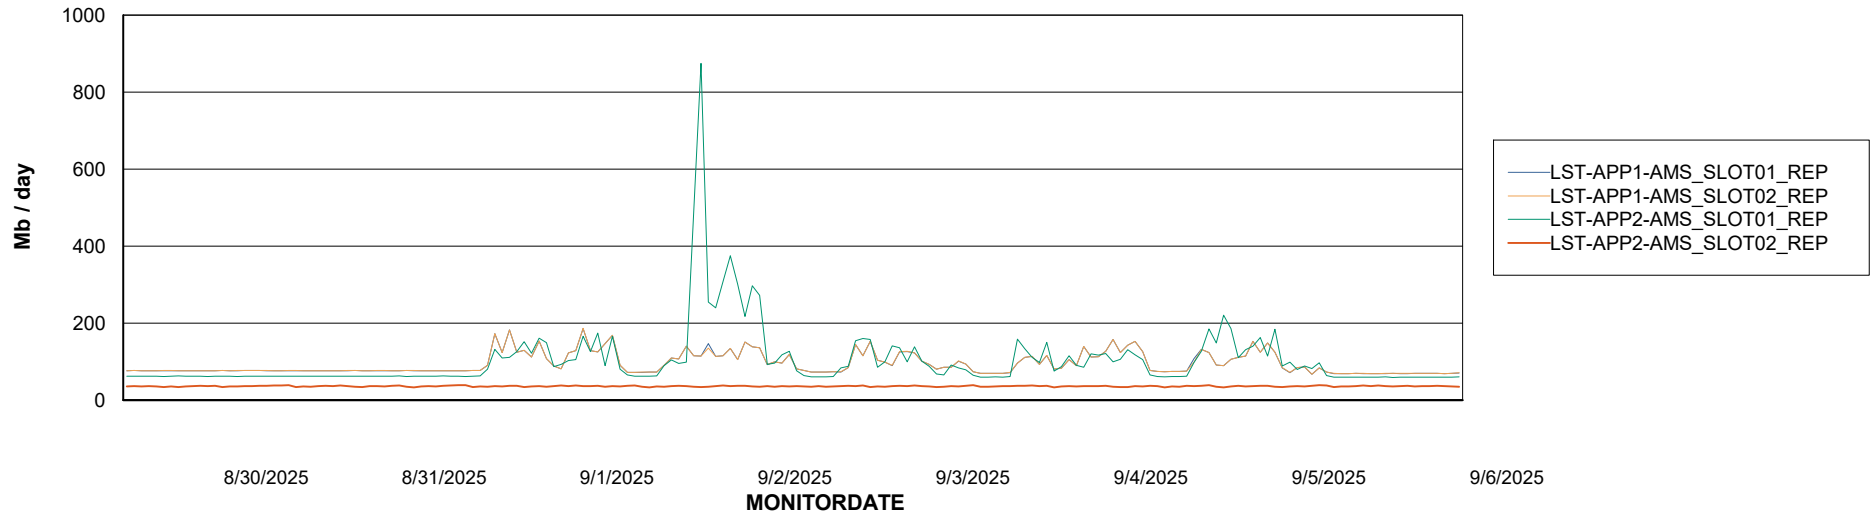

ABSSolute Application ReportServer Services

Avg memory used per ReportServer Service