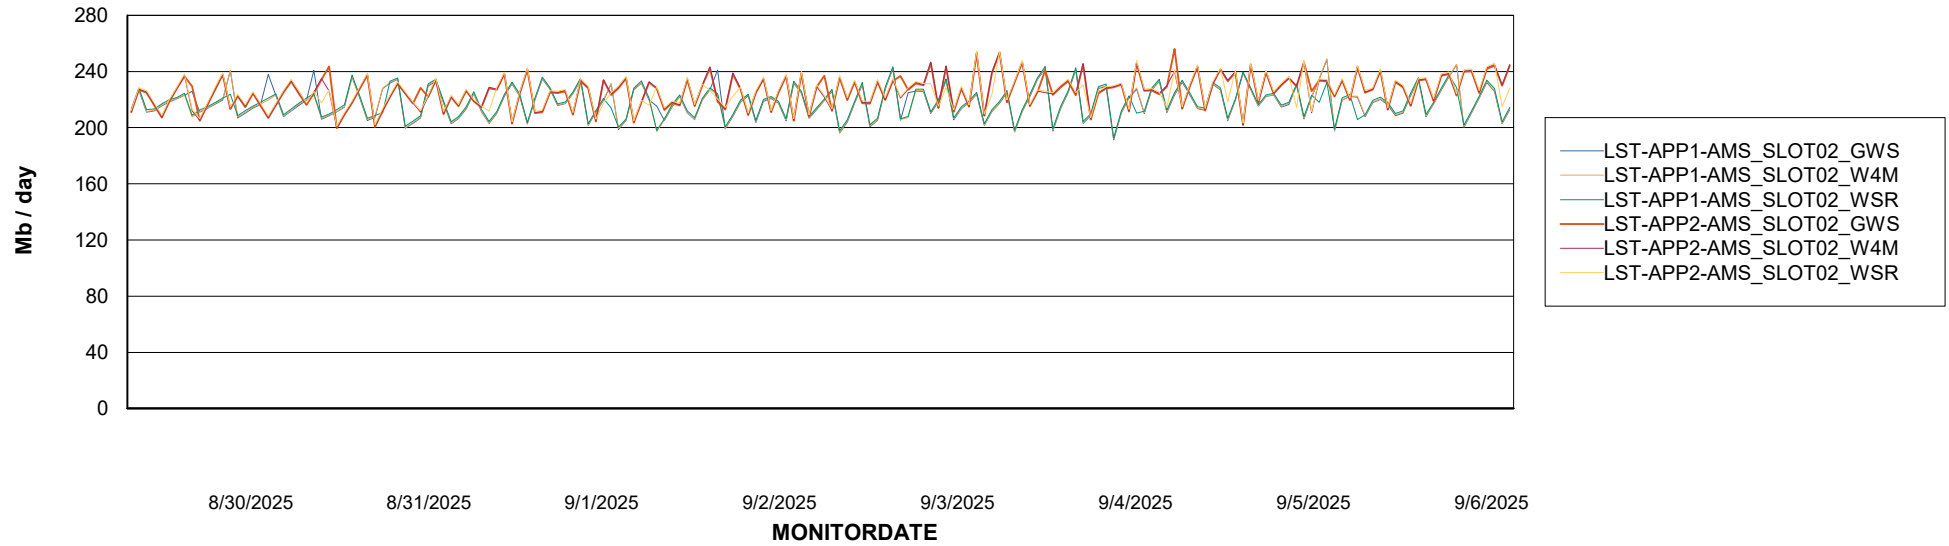

ABSSolute Web Component Services

Avg memory used per ABS Web component