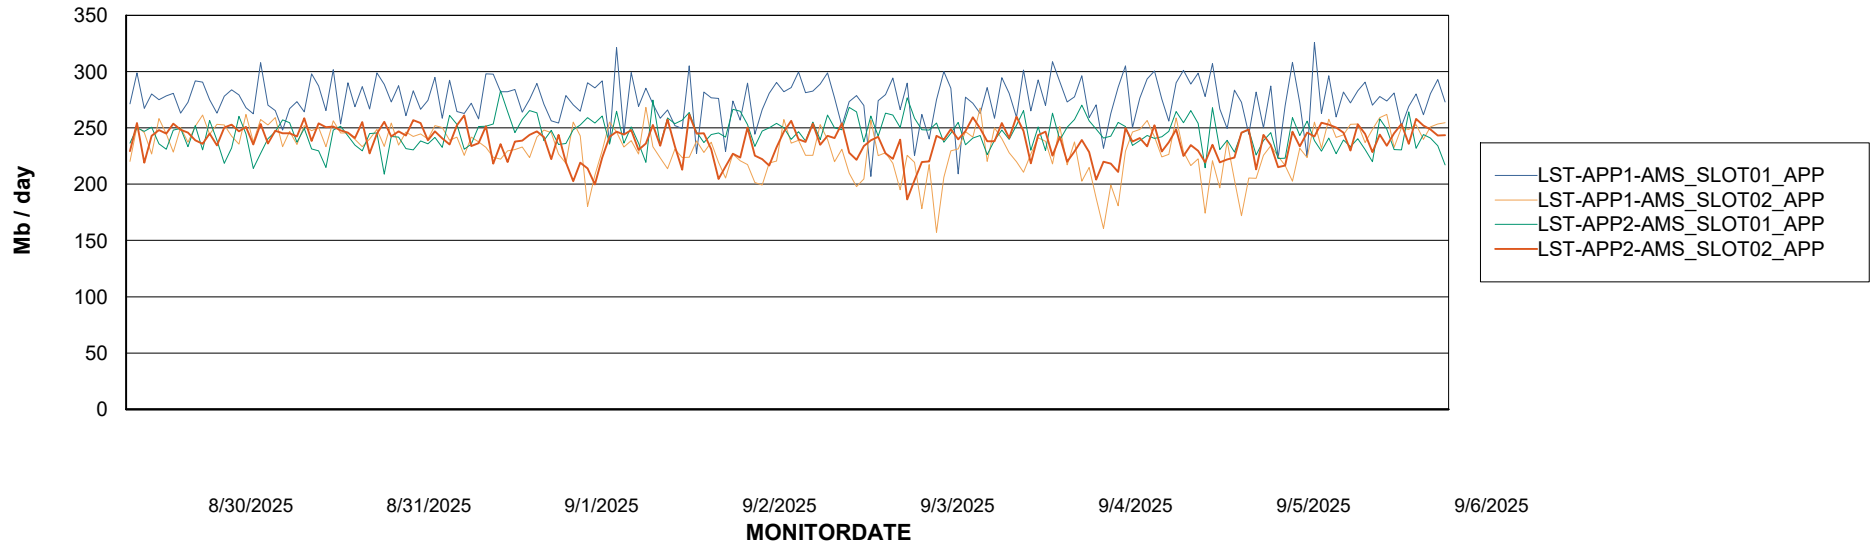

ABSSolute Application Server Services

Avg memory used per ABS Server Service