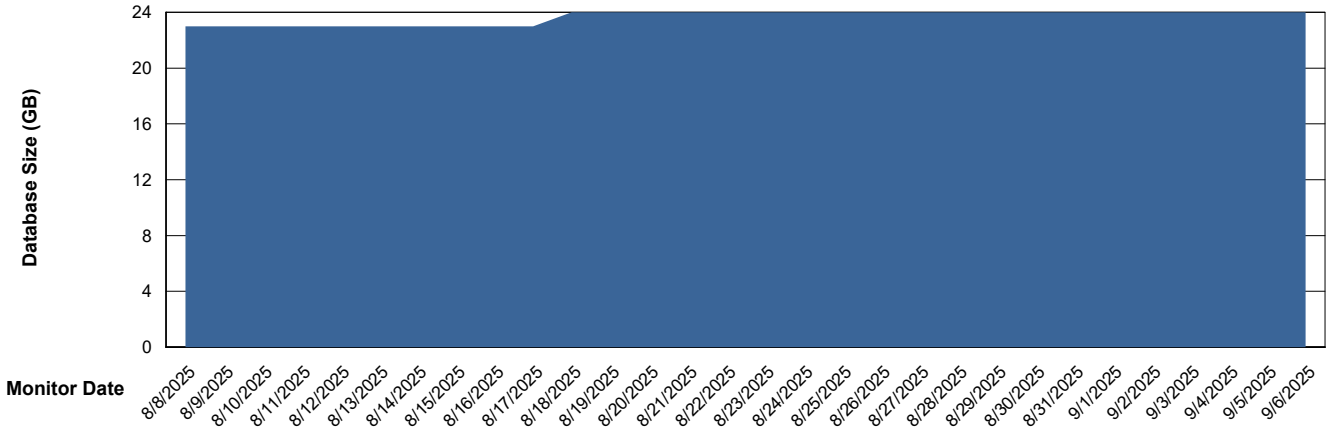

DATABASE SIZE LST-DBS1-AMS_DB_ABSCH

Database growth over last month