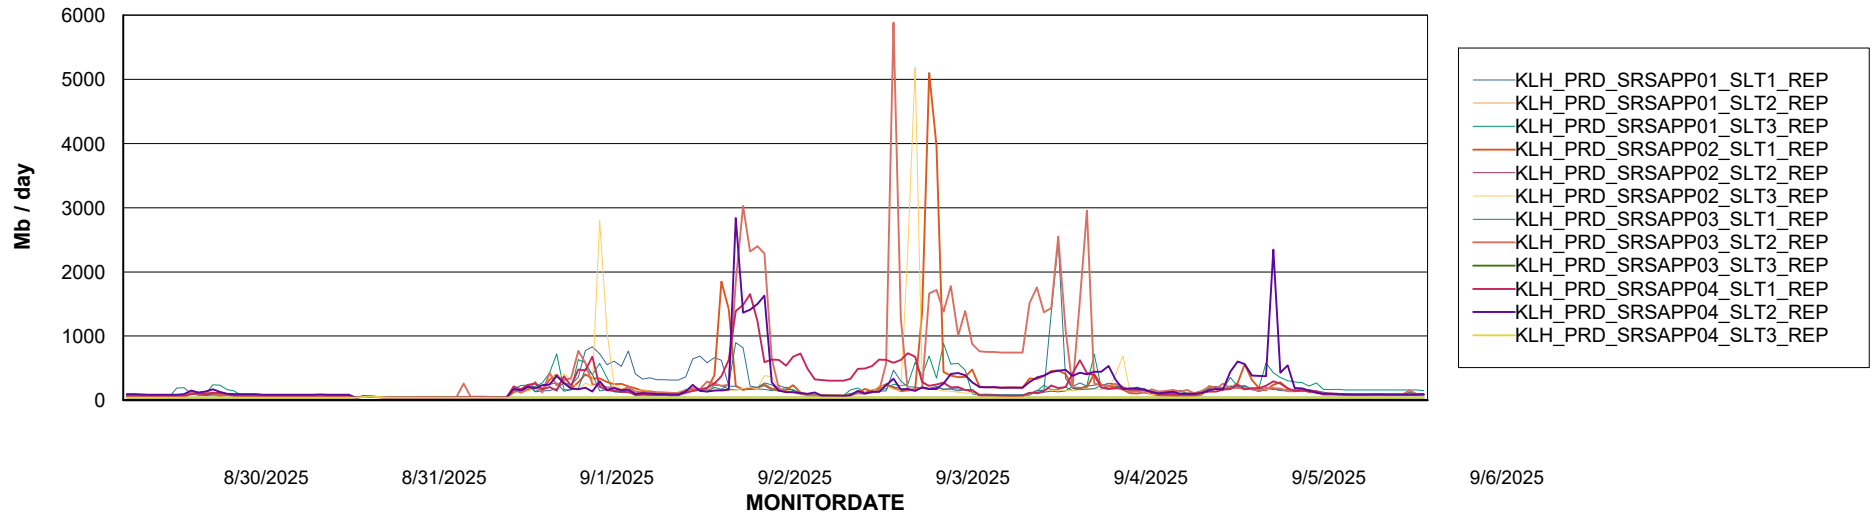

ABSSolute Application ReportServer Services

Avg memory used per ReportServer Service