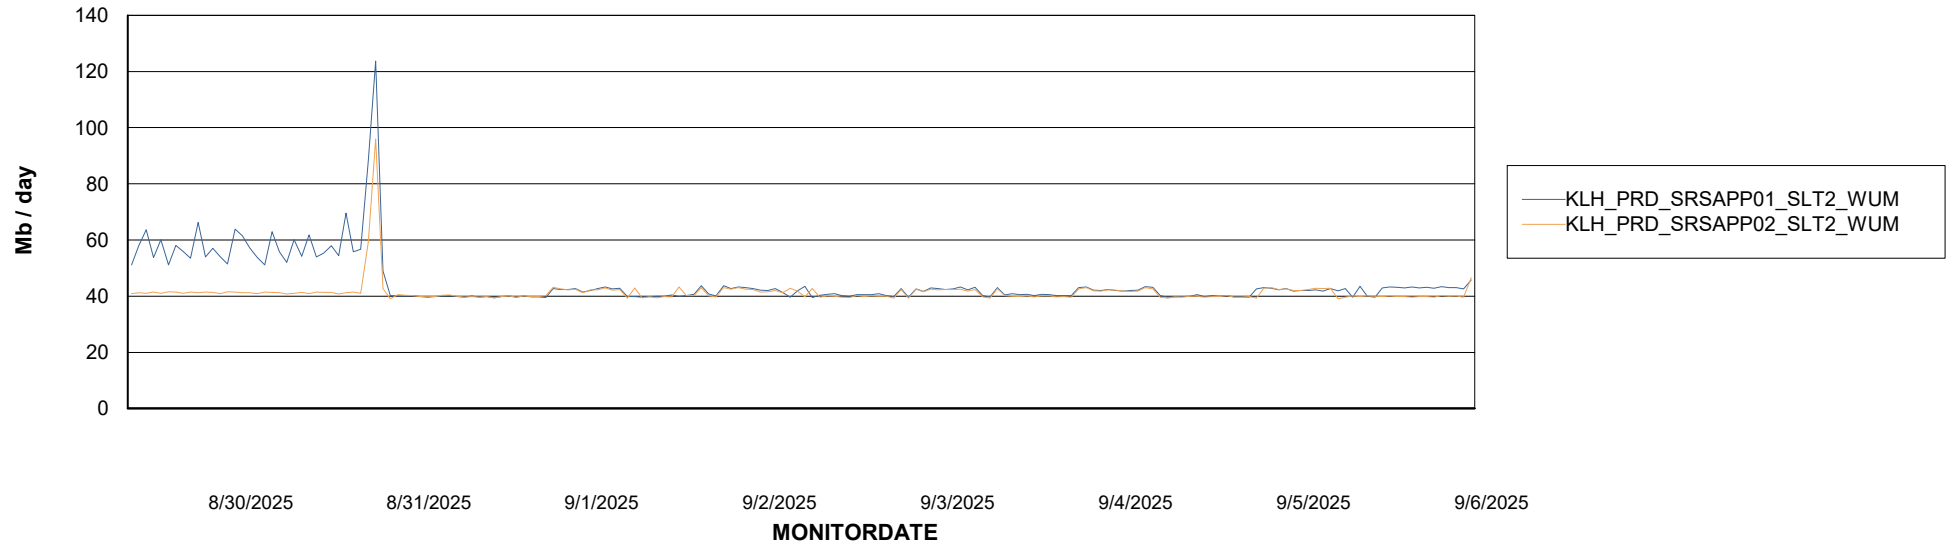

ABSSolute Web Component Services

Avg memory used per ABS Web component