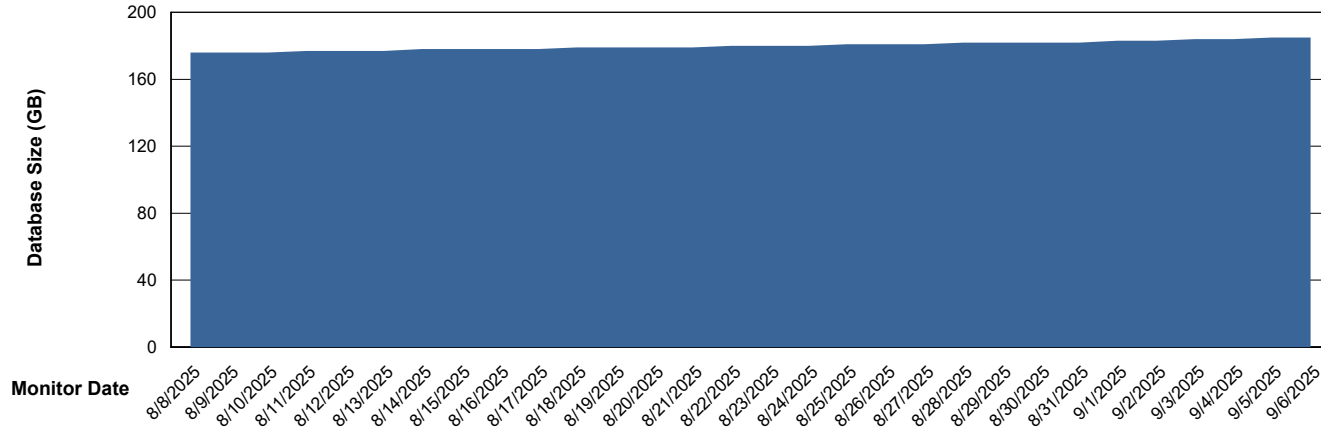

Weekly SLA Customer Report

Customer KLH_Production (24/7)
Database ID 139

Database Performance KLH_PRD_SRSD02_HSBABS1

DB Processes Max 0
DB Processes Max 4
DB Processes Max 1,000

Weekly SLA Customer Report

Customer KLH_Production (24/7)
Database ID 139

DATABASE SIZE KLH_PRD_SRSBIDB02_ABS1

Database growth over last month

DATABASE SIZE KLH_PRD_SRSDB01_ABS1

Database growth over last month

Weekly SLA Customer Report