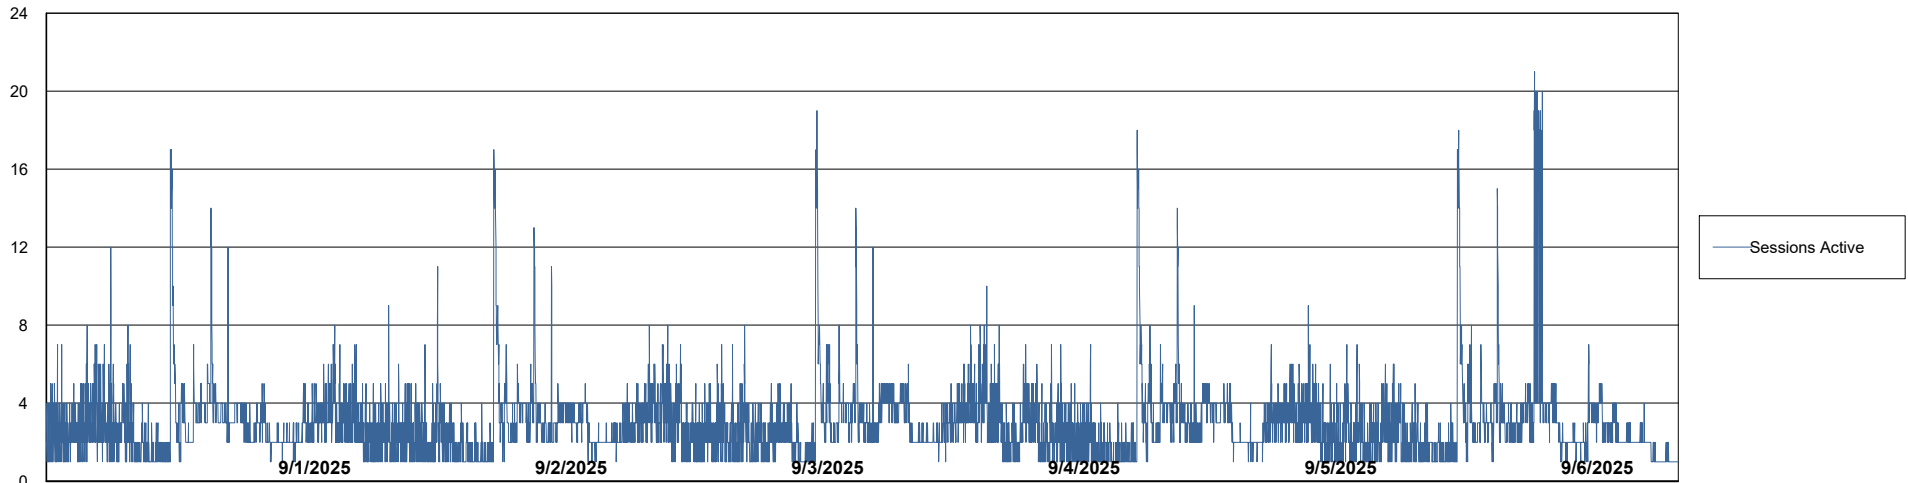

Weekly SLA Customer Report

Customer KLH_Production (24/7)
Database ID 139

Database Performance KLH_PRD_SRSBIDB02_ABS1

Weekly SLA Customer Report

Customer KLH_Production (24/7)
Database ID 139

Database Performance KLH_PRD_SRSDDB01_ABS1