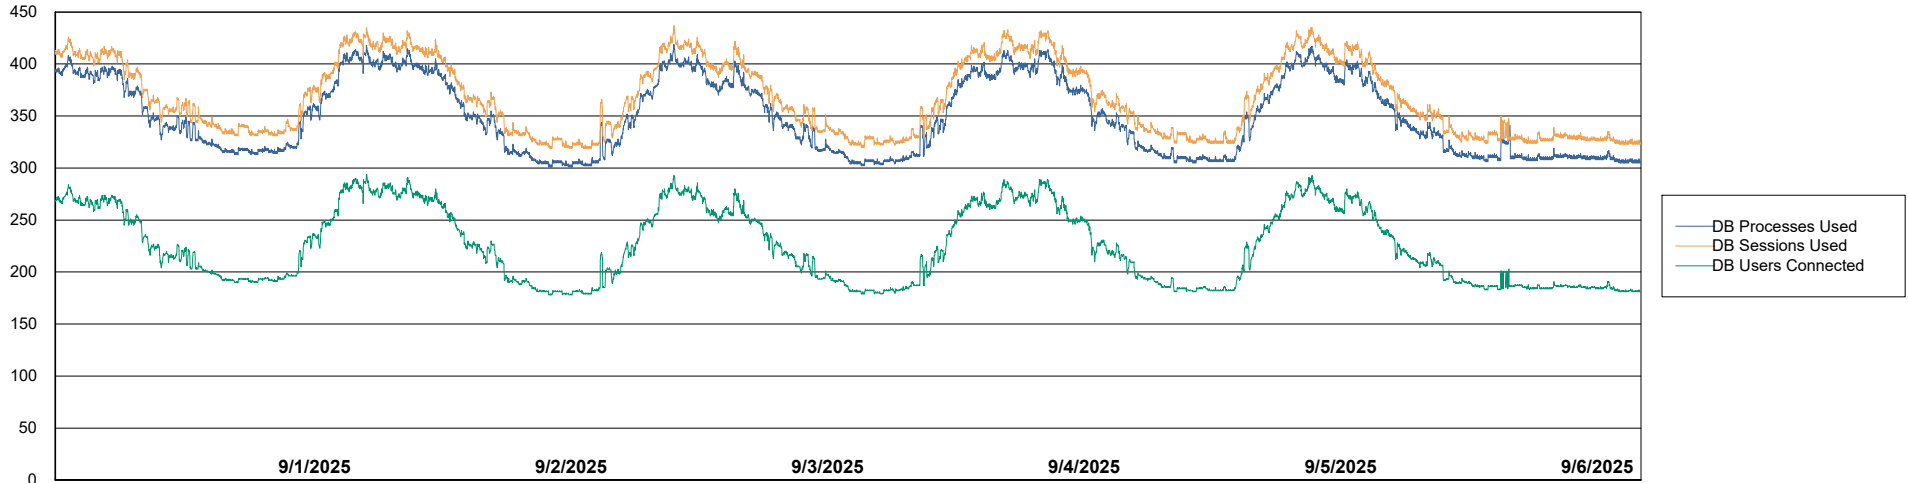

Weekly SLA Customer Report

Customer KLH_Production (24/7)
Database ID 139

Database Performance KLH_PRD_SRSBIDB02_ABS1

Weekly SLA Customer Report

Customer KLH_Production (24/7)
Database ID 139

Database Performance KLH_PRD_SRSDDB01_ABS1