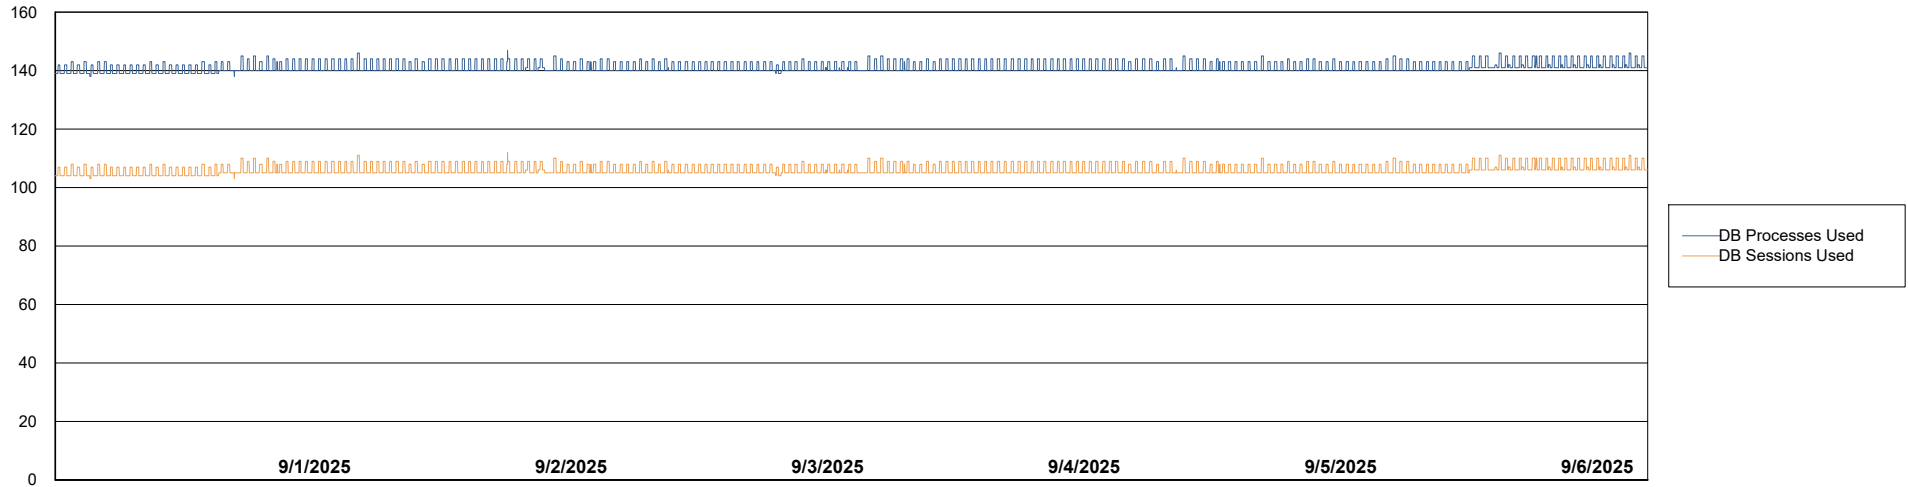

Database Performance KLH_PRD_SRSD02_HSBABS1

DB Processes Max 0
DB Processes Max 4
DB Processes Max 1,000