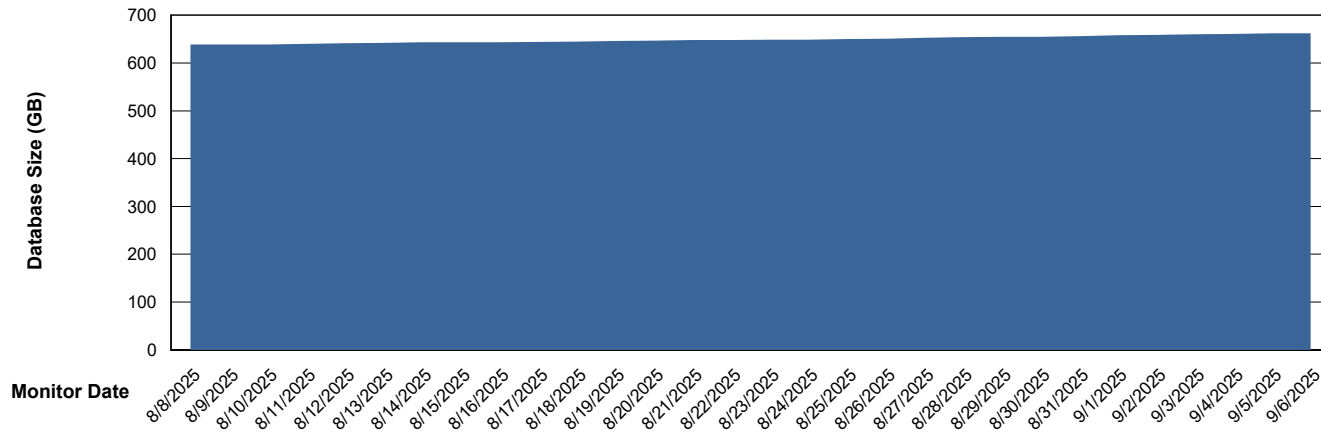

Customer KLH_Production (24/7)
Database ID 139

DATABASE SIZE KLH_PRD_SRSBIDB02_ABS1

Database growth over last month

DATABASE SIZE KLH_PRD_SRSDB01_ABS1

Database growth over last month

Weekly SLA Customer Report