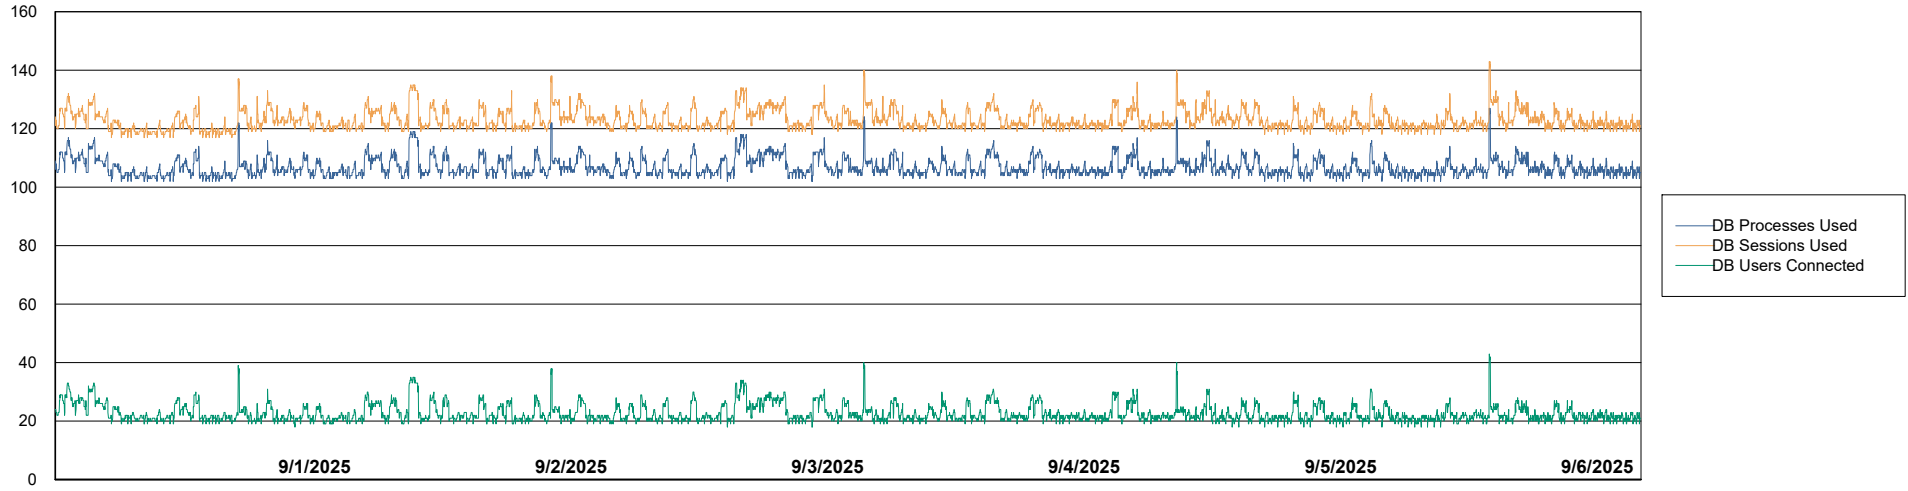

Weekly SLA Customer Report

Customer KLH_Production (24/7)
Database ID 139

Database Performance KLH_PRD_SRSBIDB02_ABS1

Weekly SLA Customer Report

Customer KLH_Production (24/7)
Database ID 139

Database Performance KLH_PRD_SRSDDB01_ABS1