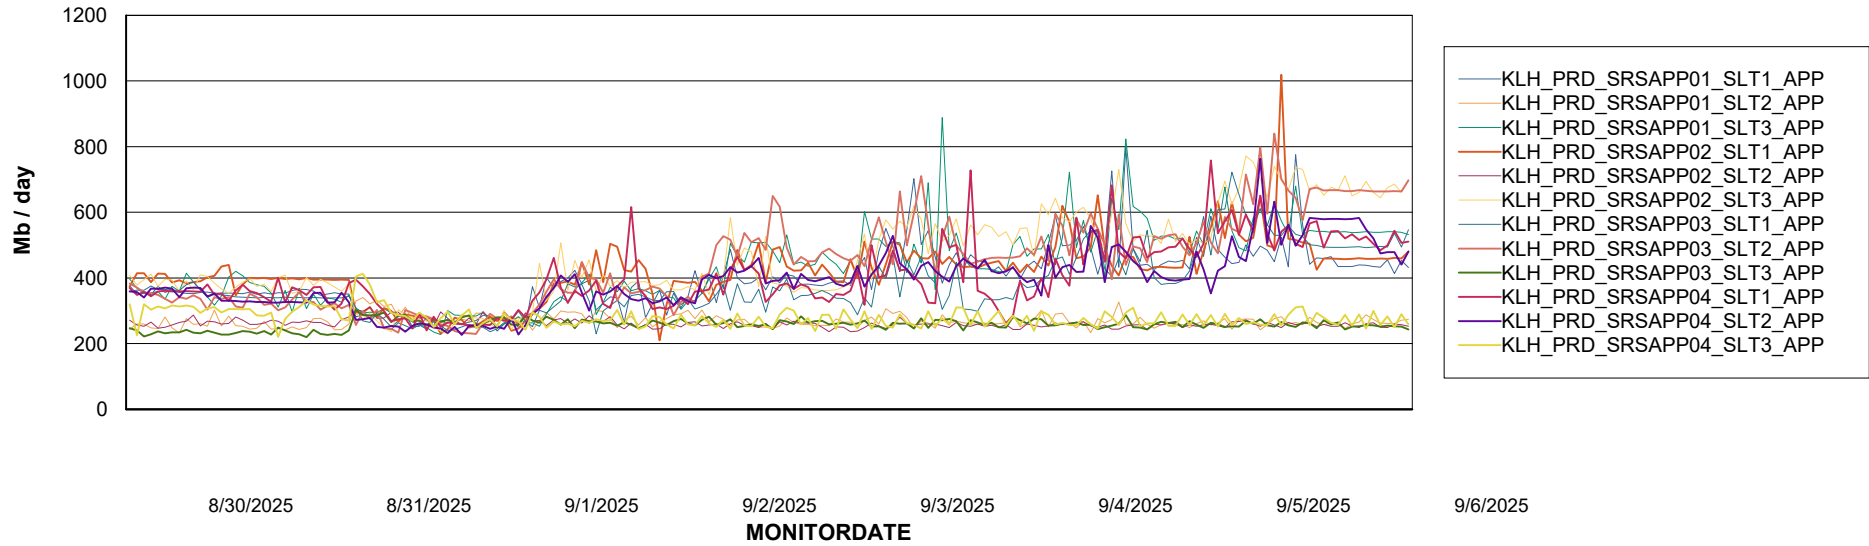

ABSSolute Application Server Services

Avg memory used per ABS Server Service