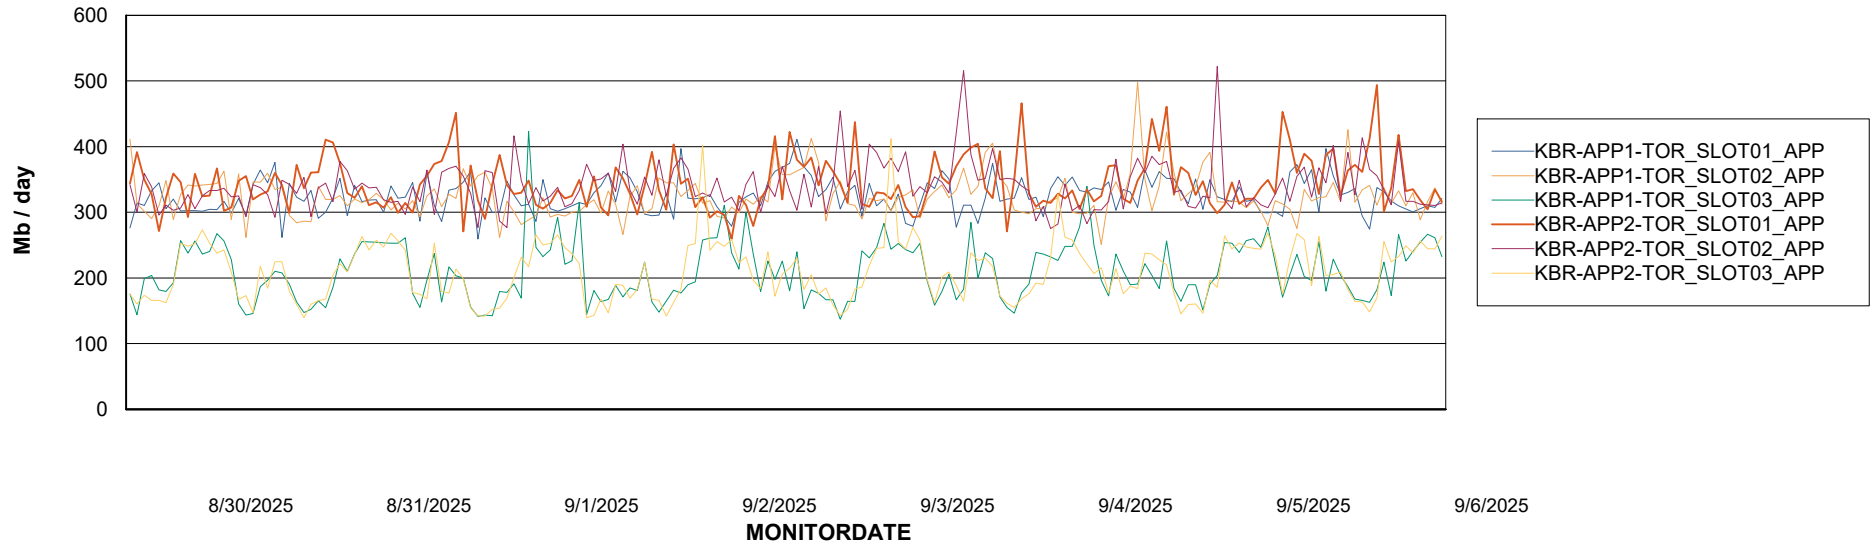

ABSSolute Application Server Services

Avg memory used per ABS Server Service