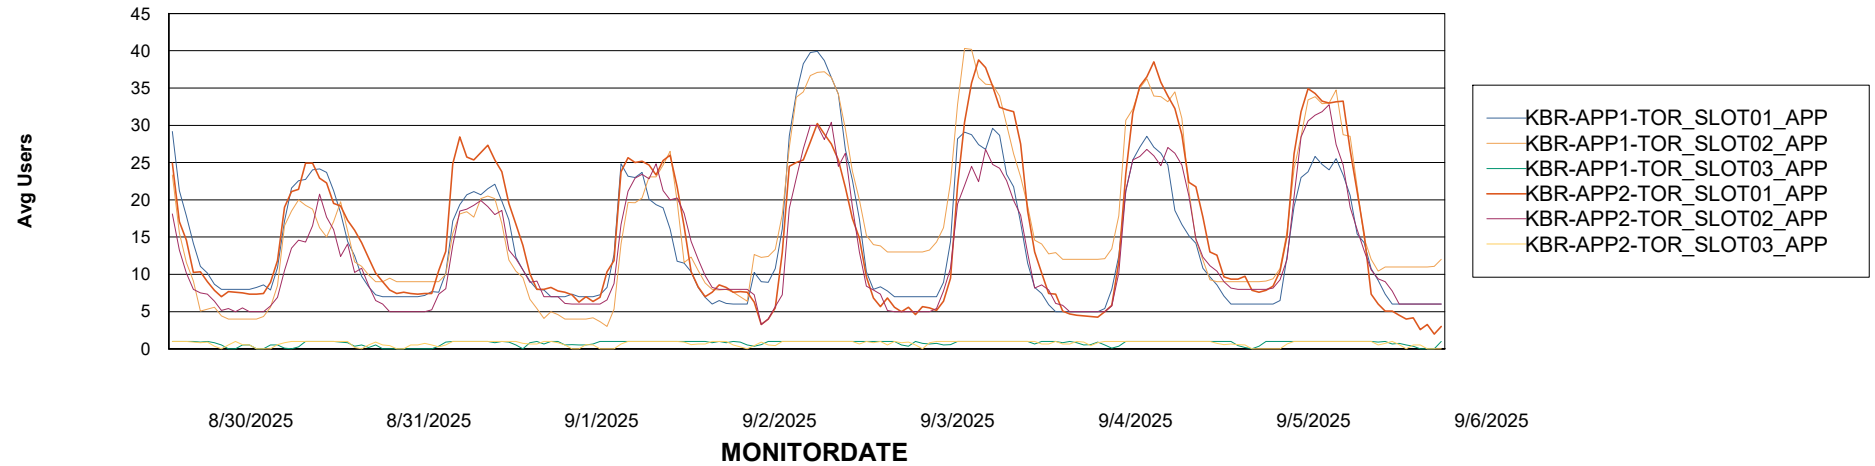

Avg users per day per ABS server