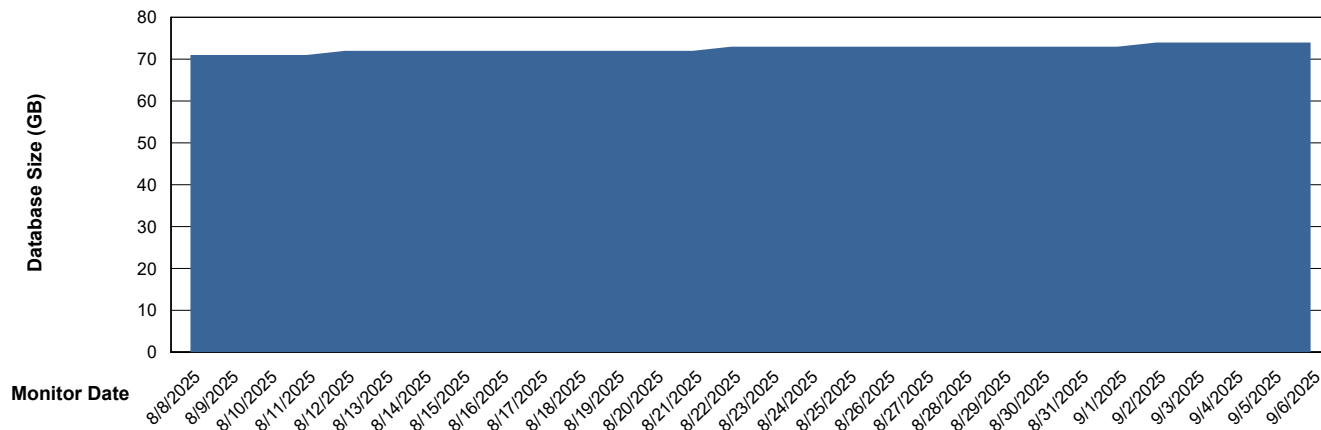

DATABASE SIZE KBR-BI-TOR_PROD_ABS1

Database growth over last month