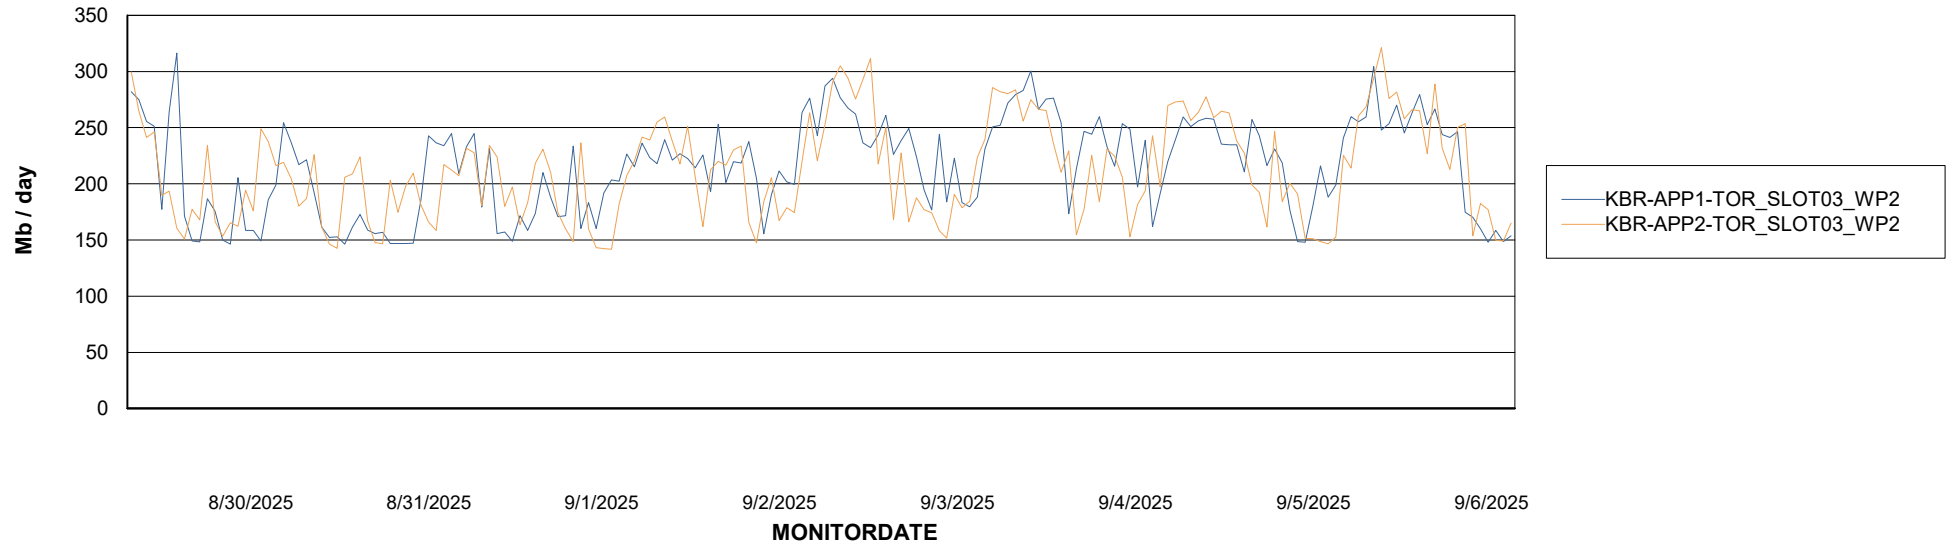

ABSolute Web Component Services

Avg memory used per ABS Web component