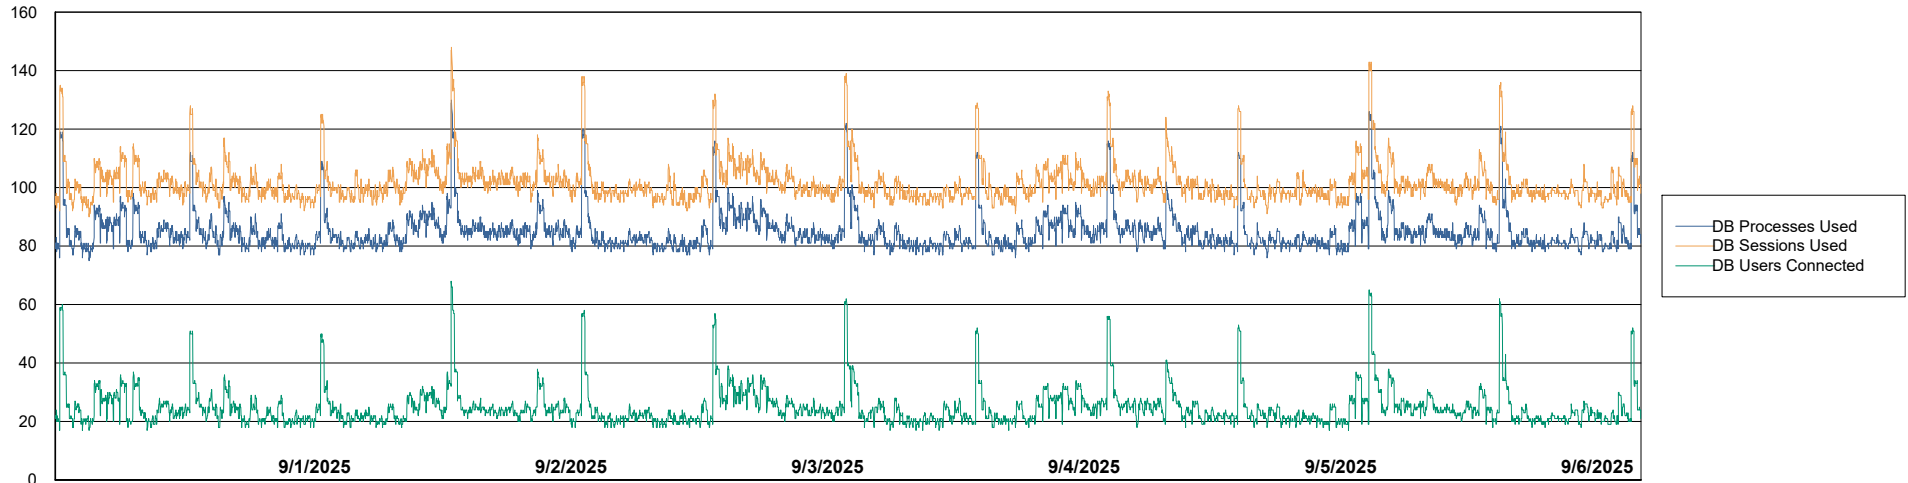

Database Performance KBR-BI-TOR_PROD_ABS1