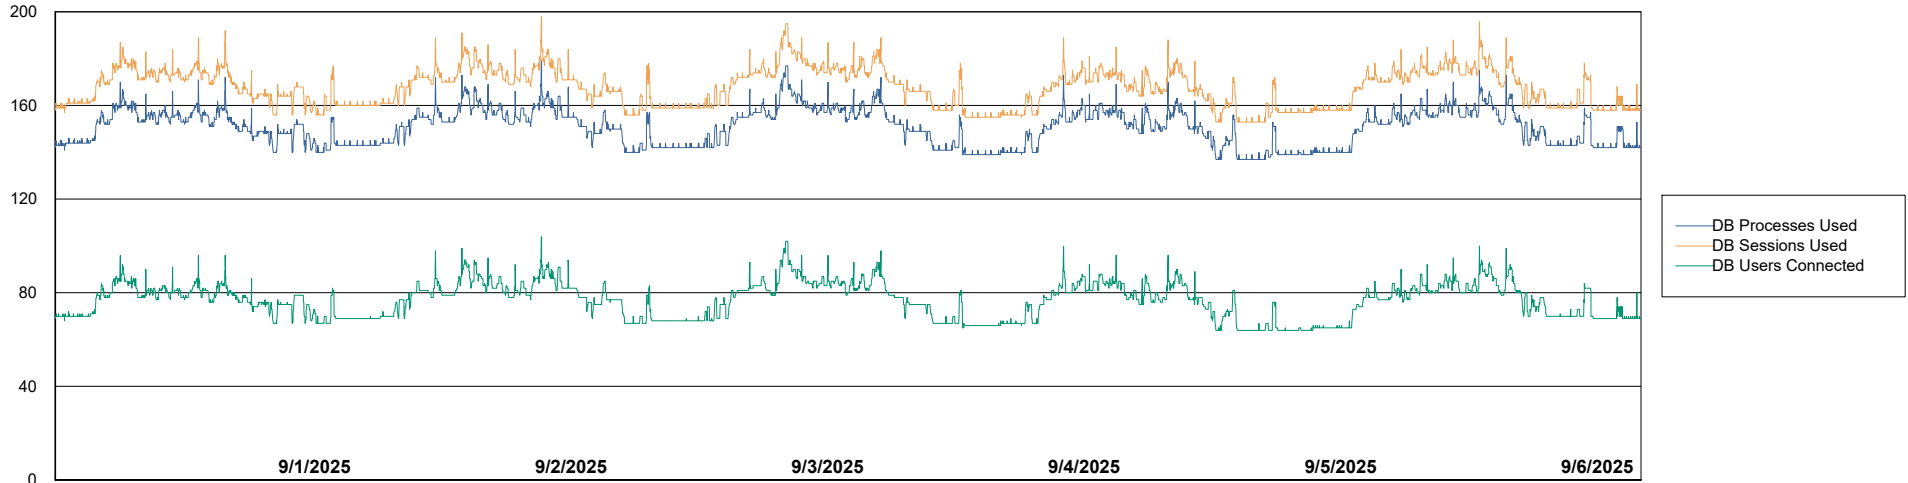

Database Performance KBR-DBS1-TOR_PROD_ABS1