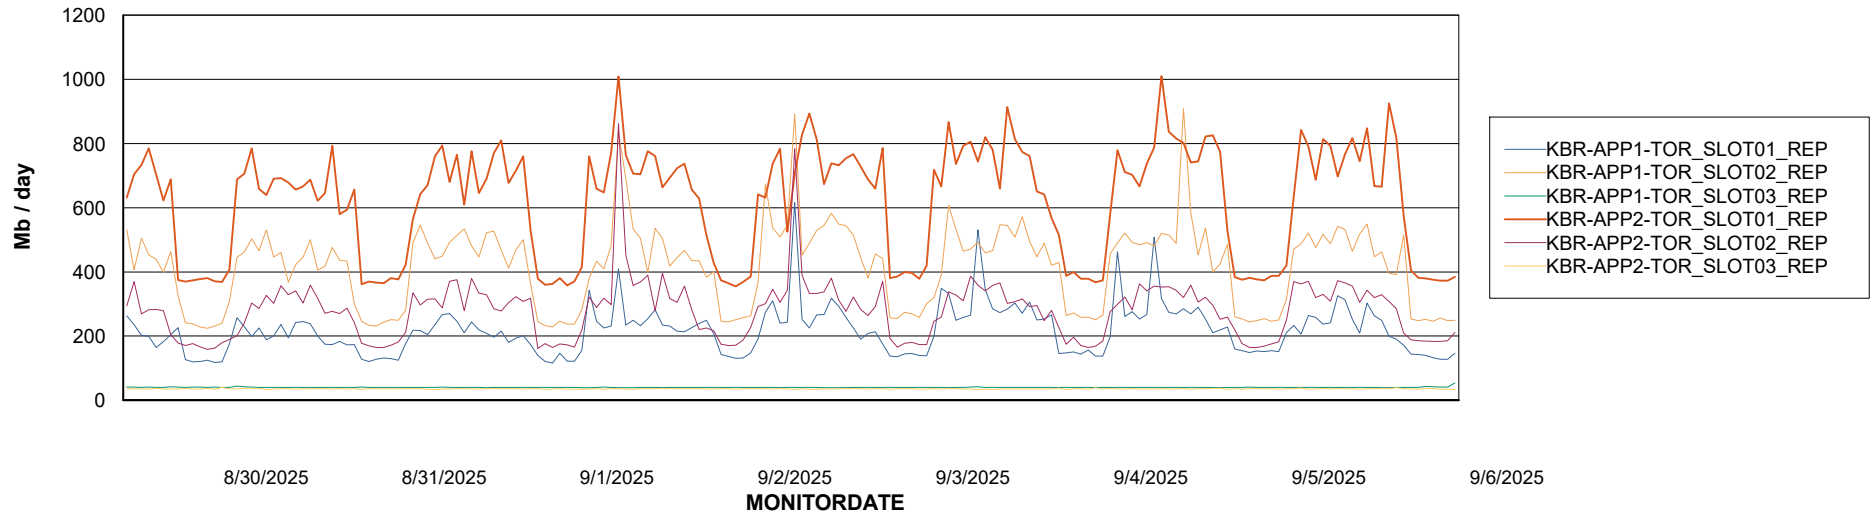

ABSSolute Application ReportServer Services

Avg memory used per ReportServer Service