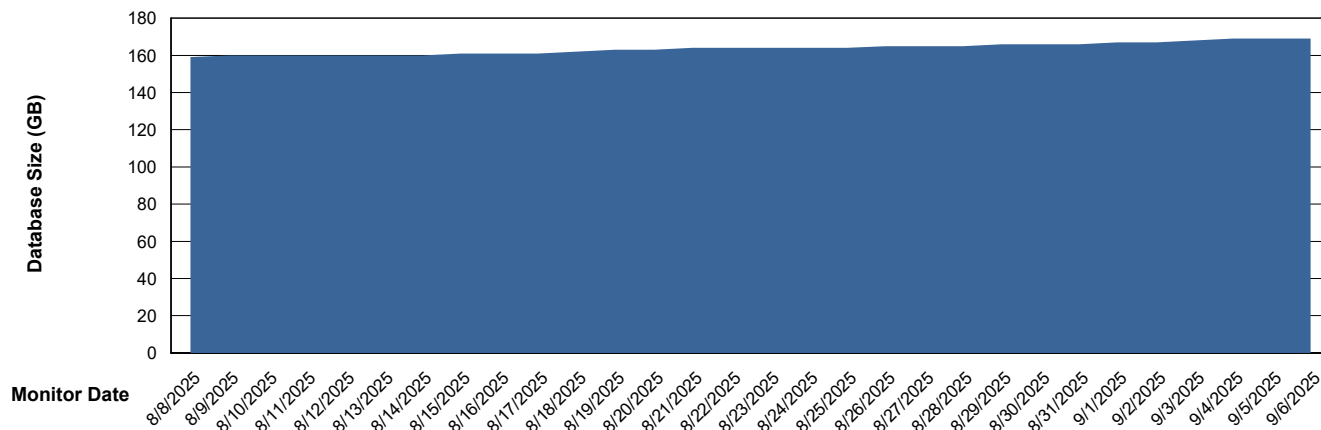

DATABASE SIZE KBR-DBS1-TOR_PROD_ABS1

Database growth over last month