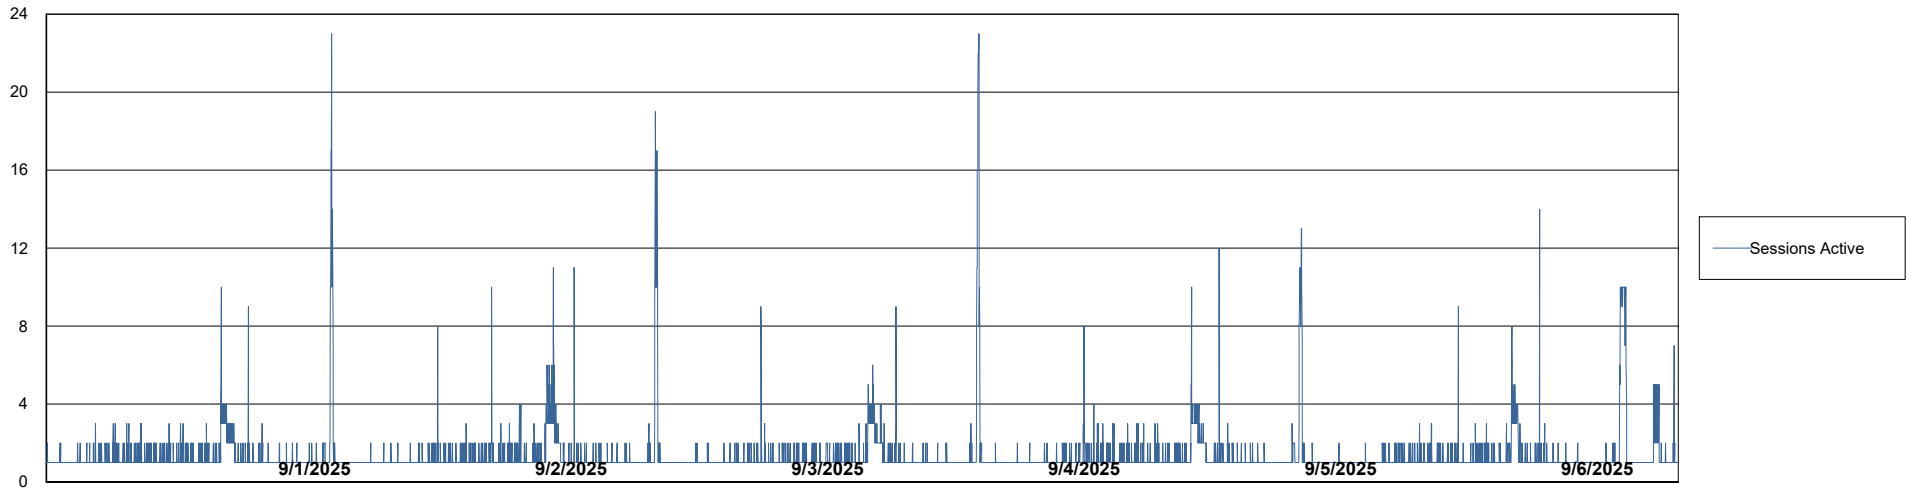

Database Performance KBR-DBS1-TOR_PROD_ABS1