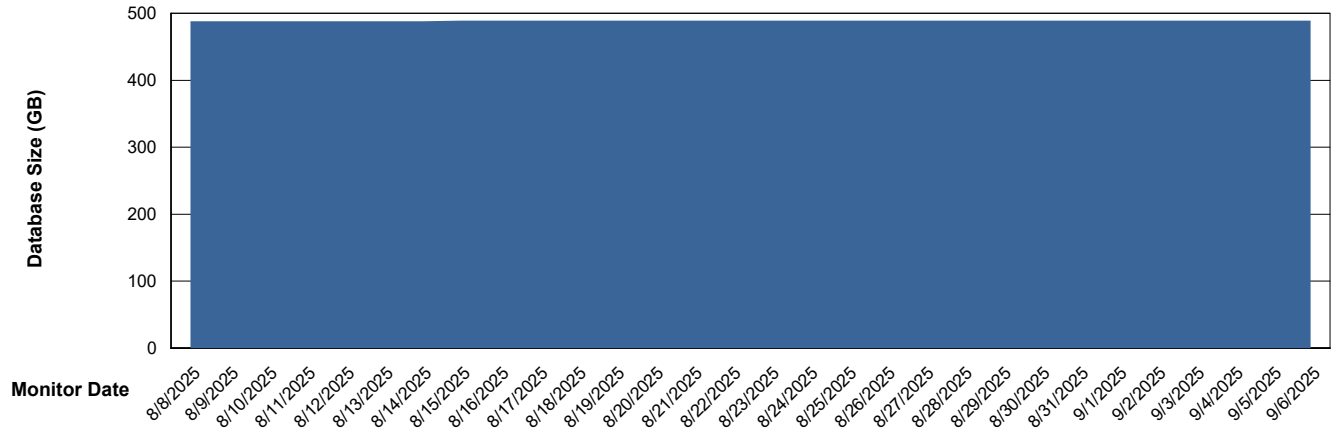

DB Processes Max 0
DB Processes Max 4
DB Processes Max 1,000

Weekly SLA Customer Report

Customer JSG_Production (24/7)
Database ID 102

Database Performance JSG_PRD_RIKER_DB_HSBABS1

Weekly SLA Customer Report

Customer JSG_Production (24/7)
Database ID 102

DATABASE SIZE JSG_PRD_BASHIR_DB_ABS1

Database growth over last month

DATABASE SIZE JSG_PRD_RIKER_DB_HSBABS1

Database growth over last month

Weekly SLA Customer Report