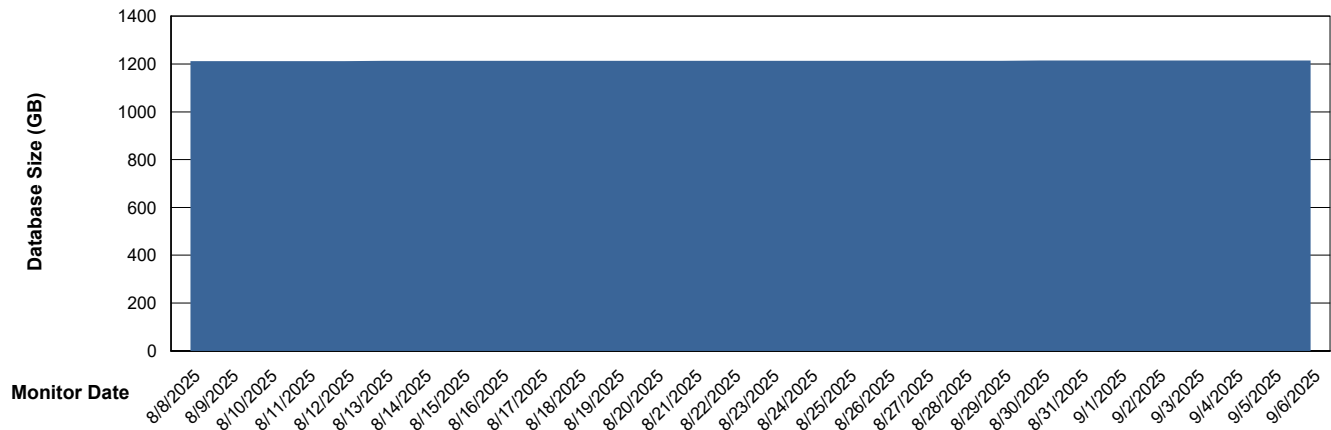

Customer JSG_Production (24/7)
Database ID 102

DATABASE SIZE JSG_PRD_BASHIR_DB_ABS1

Database growth over last month

DATABASE SIZE JSG_PRD_RIKER_DB_HSBABS1

Database growth over last month

Weekly SLA Customer Report