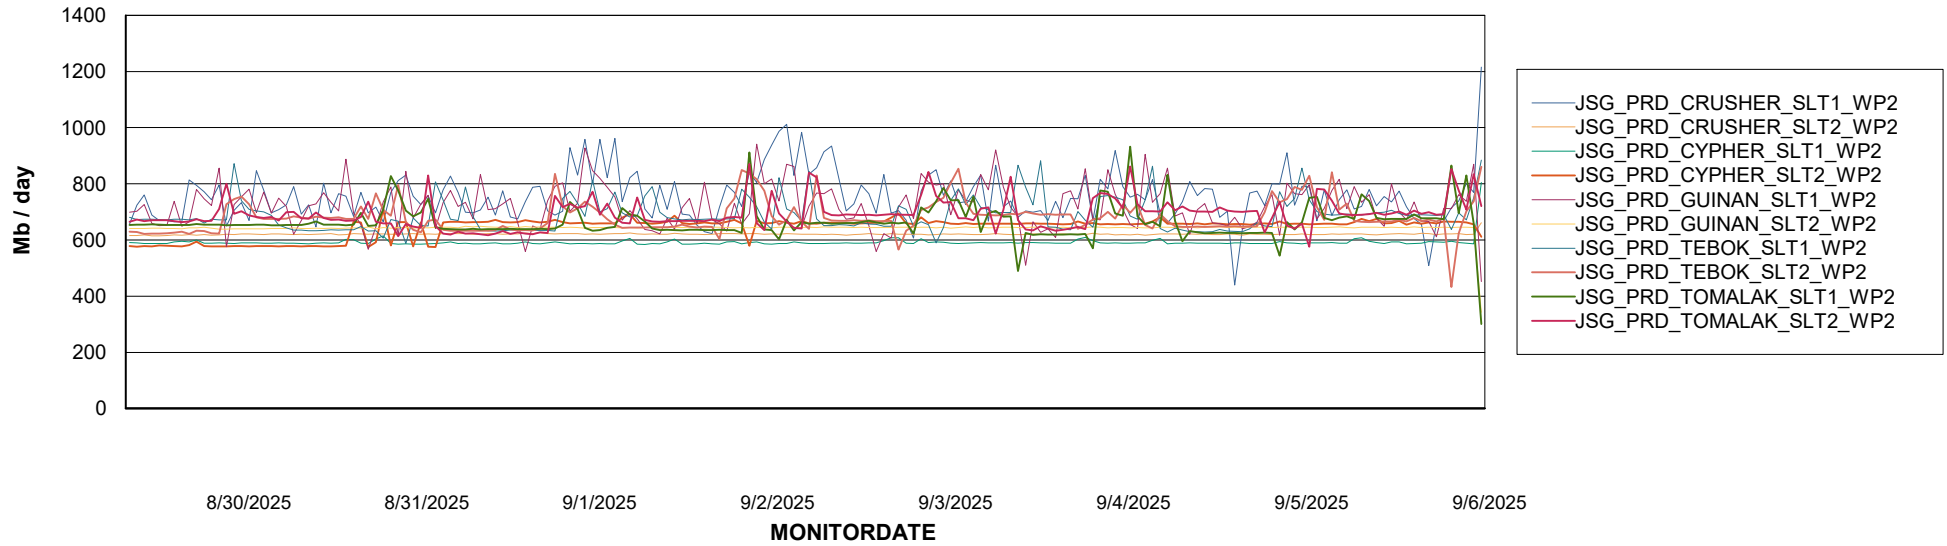

Avg memory used per ReportServer Service

Weekly SLA Customer Report

Customer JSG_Production (24/7)
Database ID 102

ABSSolute Web Component Services

Avg memory used per ABS Web component

Weekly SLA Customer Report