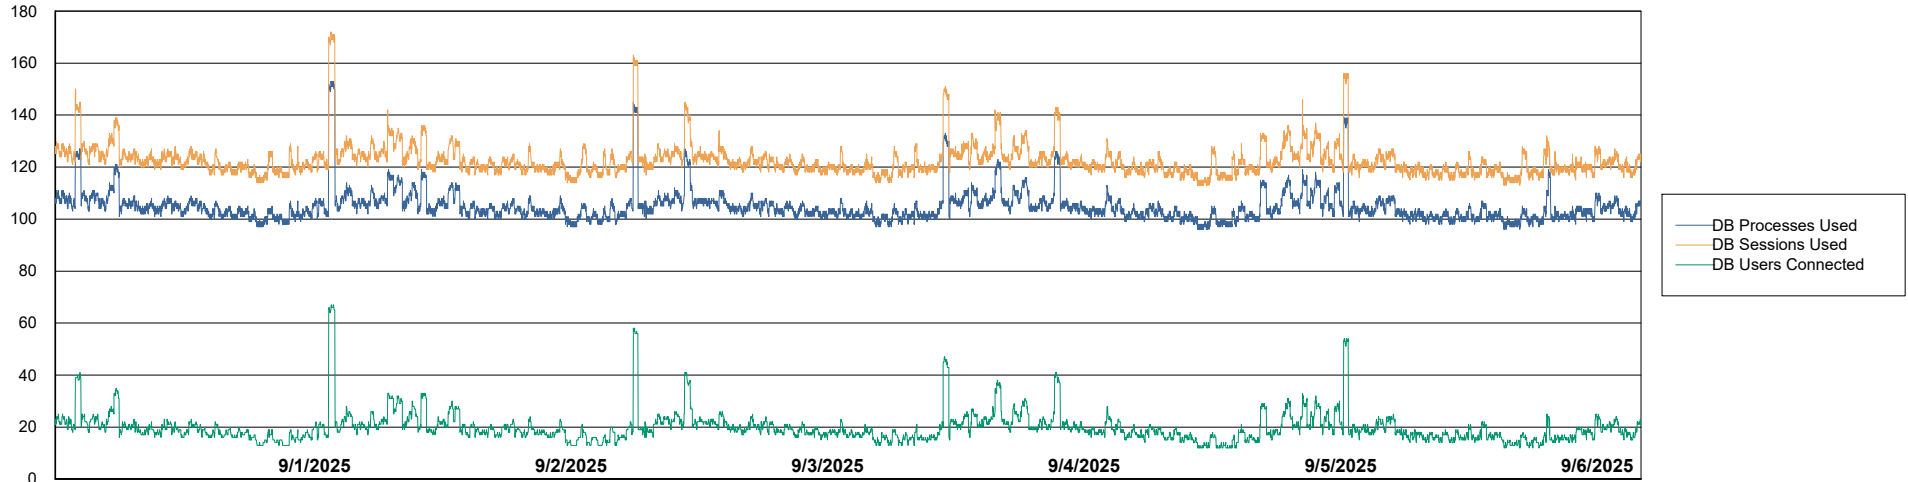

Database Performance JSG_PRD_BASHIR_DB_ABS1