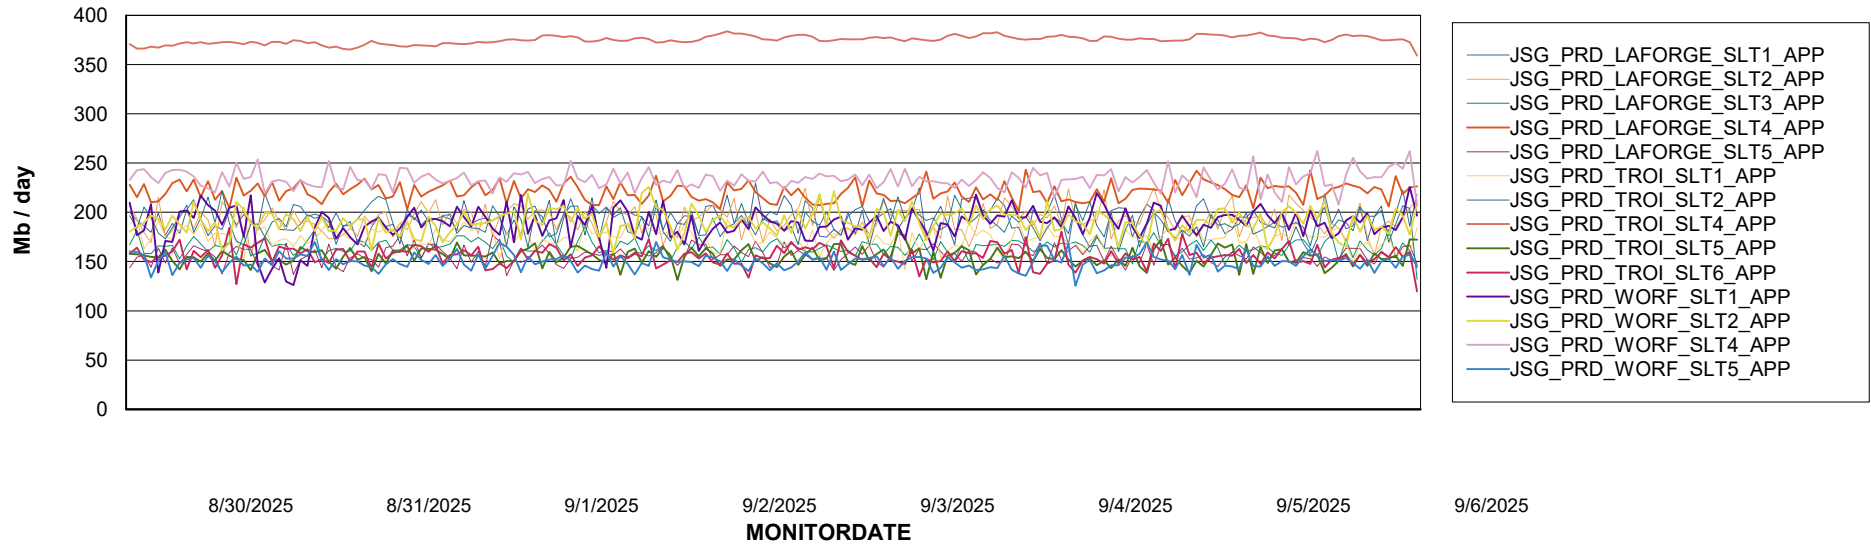

ABSSolute Application Server Services

Avg memory used per ABS Server Service