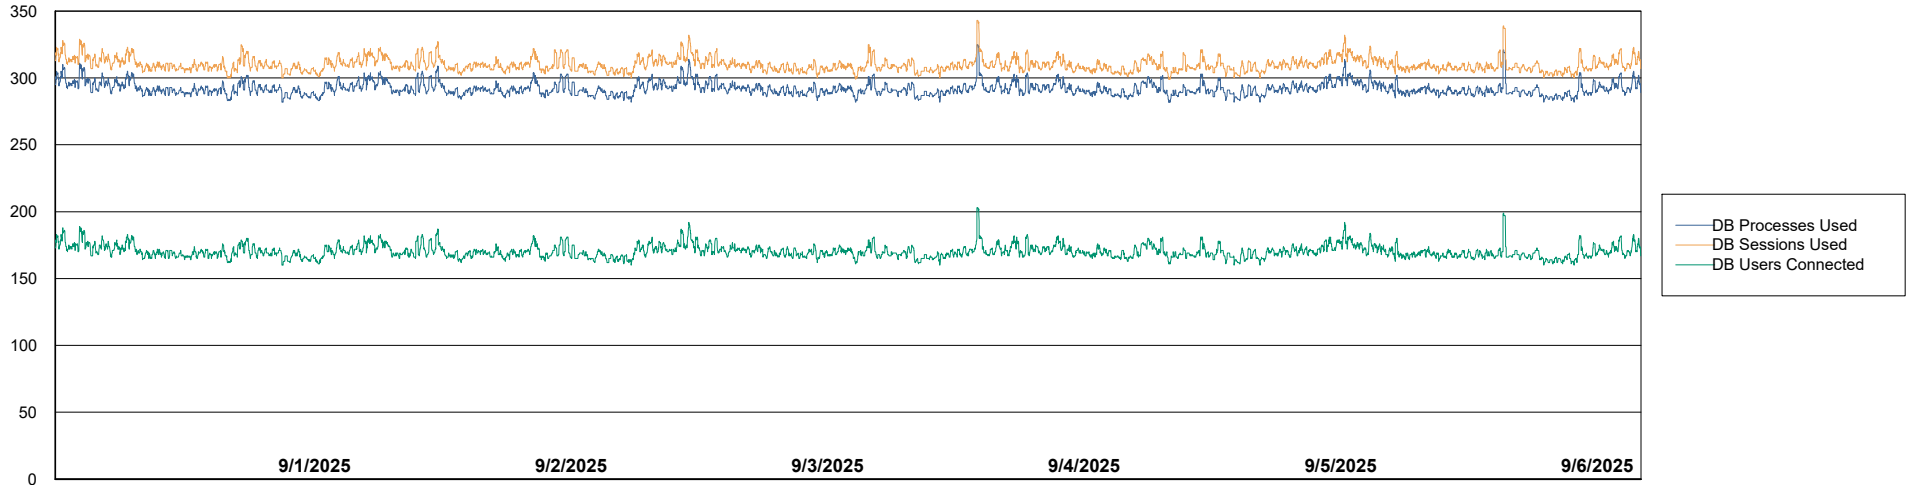

DB Processes Max 0
DB Processes Max 4
DB Processes Max 1,000

Weekly SLA Customer Report

Customer JSG_Production (24/7)
Database ID 102

Database Performance JSG_PRD_RIKER_DB_HSBABS1

Weekly SLA Customer Report