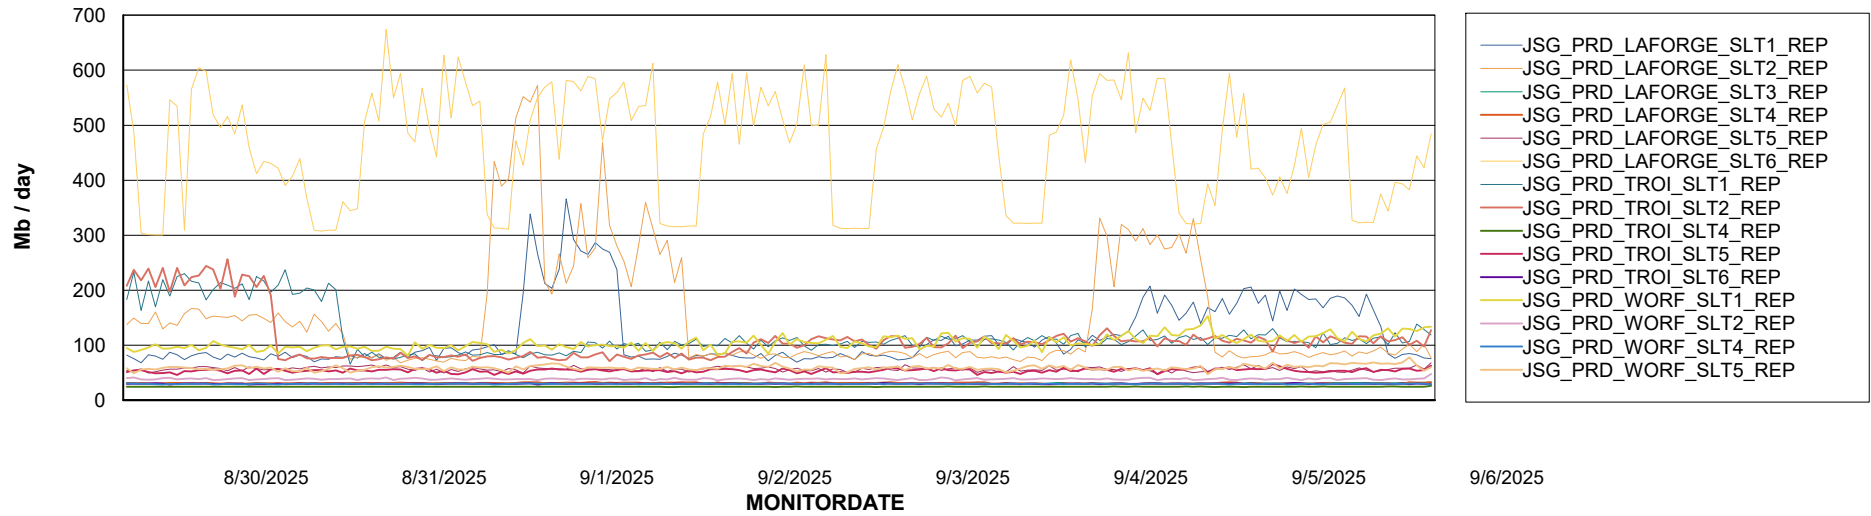

ABSSolute Application ReportServer Services

Avg memory used per ReportServer Service