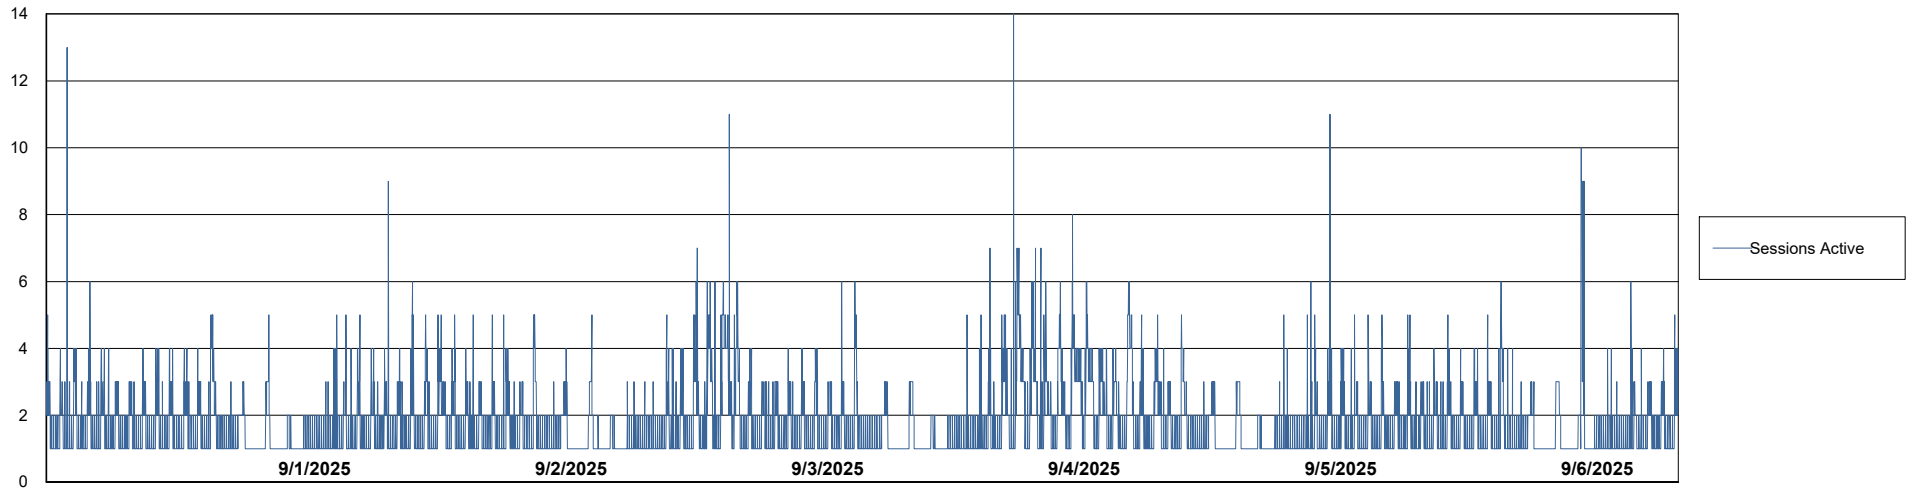

Weekly SLA Customer Report

Customer JSG_Production (24/7)
 Database ID 102

Harddisk Usage JSG_PRD_WORF

	Free disk space on C: (%)	Total disk space on C: (Gb)	Used disk space on C: (Gb)
9/6/2025	50	149	75
9/5/2025	50	149	75
9/4/2025	50	149	75
9/3/2025	50	149	75
9/2/2025	50	149	75
9/1/2025	50	149	75
8/31/2025	50	149	75

Weekly SLA Customer Report

Customer JSG_Production (24/7)
Database ID 102

Database Performance JSG_PRD_BASHIR_DB_ABS1

Weekly SLA Customer Report

Customer JSG_Production (24/7)
Database ID 102

Database Performance JSG_PRD_PICARD_DB_ABS1