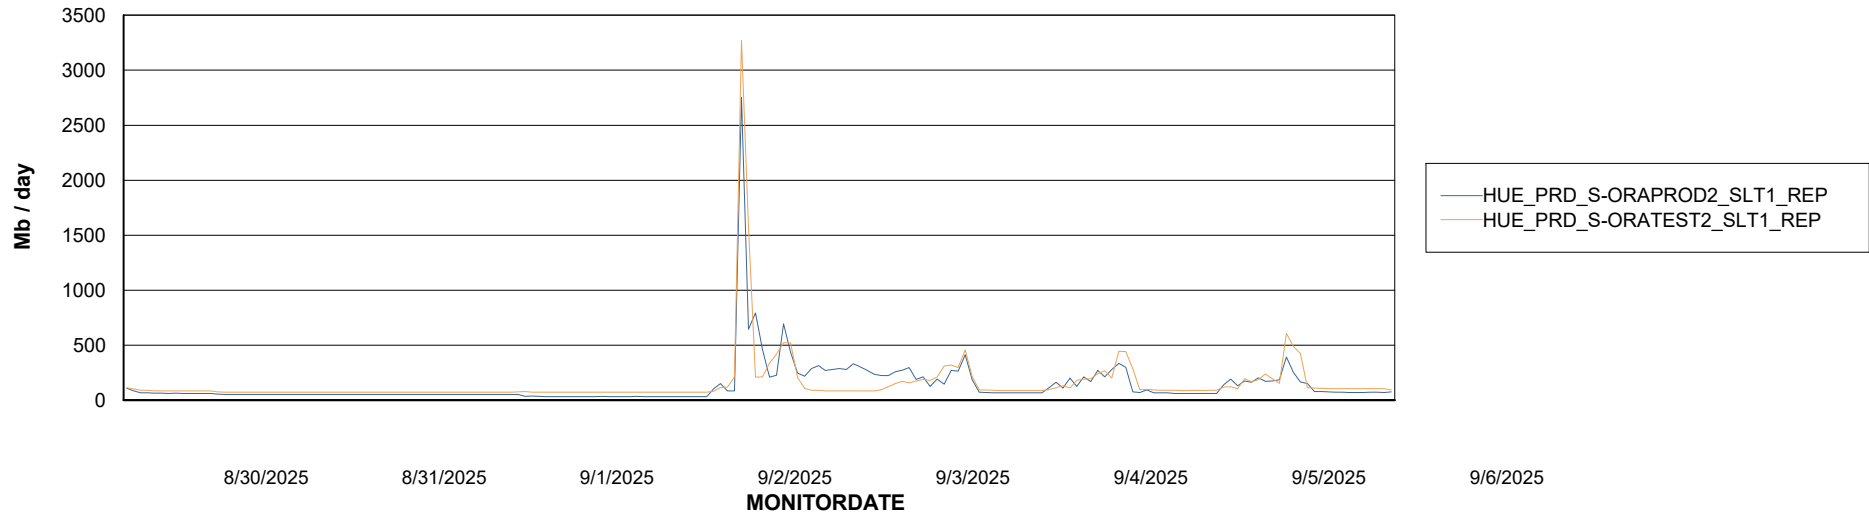

Avg memory used per ABS Server Service

Avg users per day per ABS server

Weekly SLA Customer Report

Customer HUE_Production
Database ID 154

ABSSolute Application ReportServer Services

Avg memory used per ReportServer Service