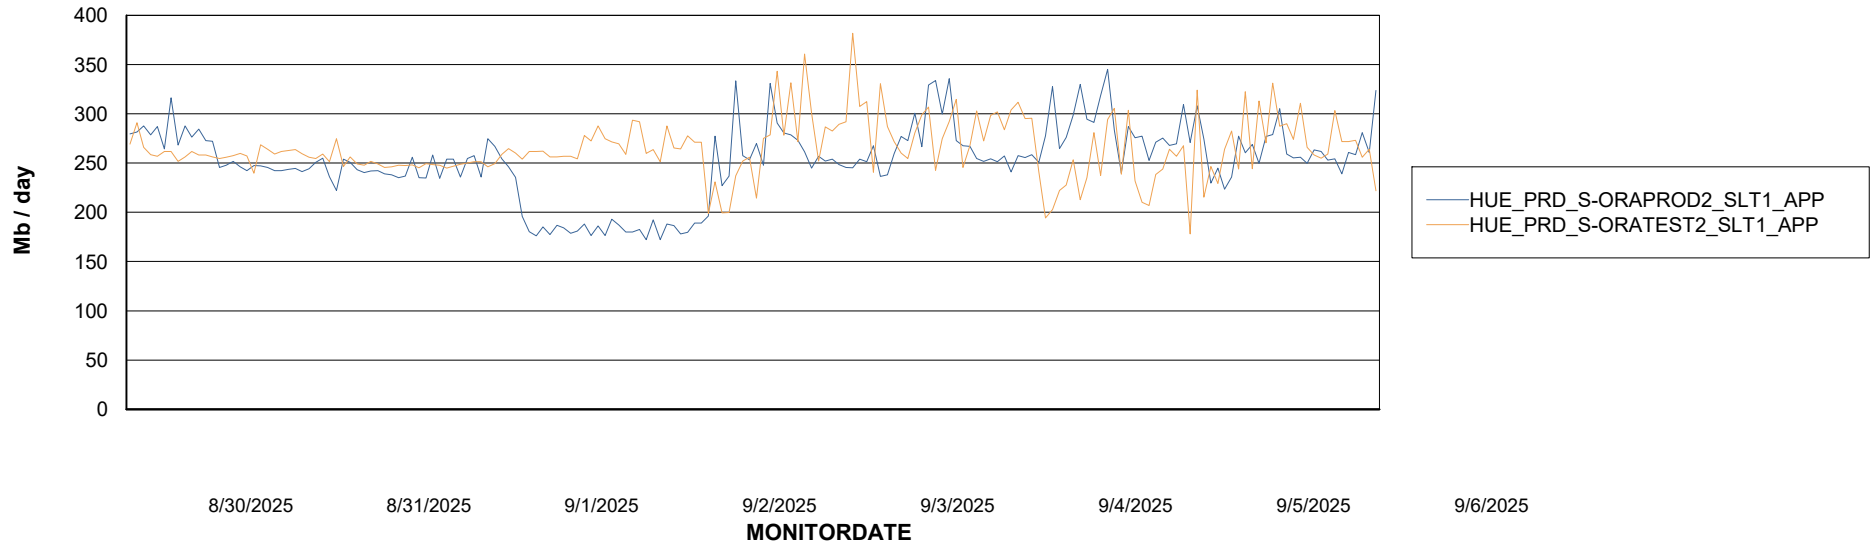

ABSSolute Application Server Services

Avg memory used per ABS Server Service