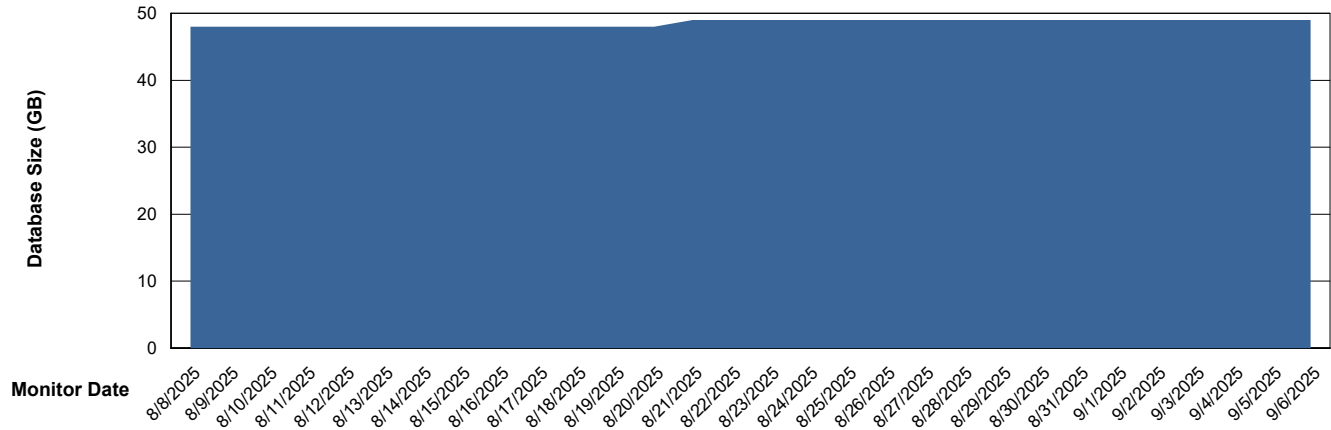

DATABASE SIZE HUE_PRD_S-ORABI2024_ABS1

Database growth over last month