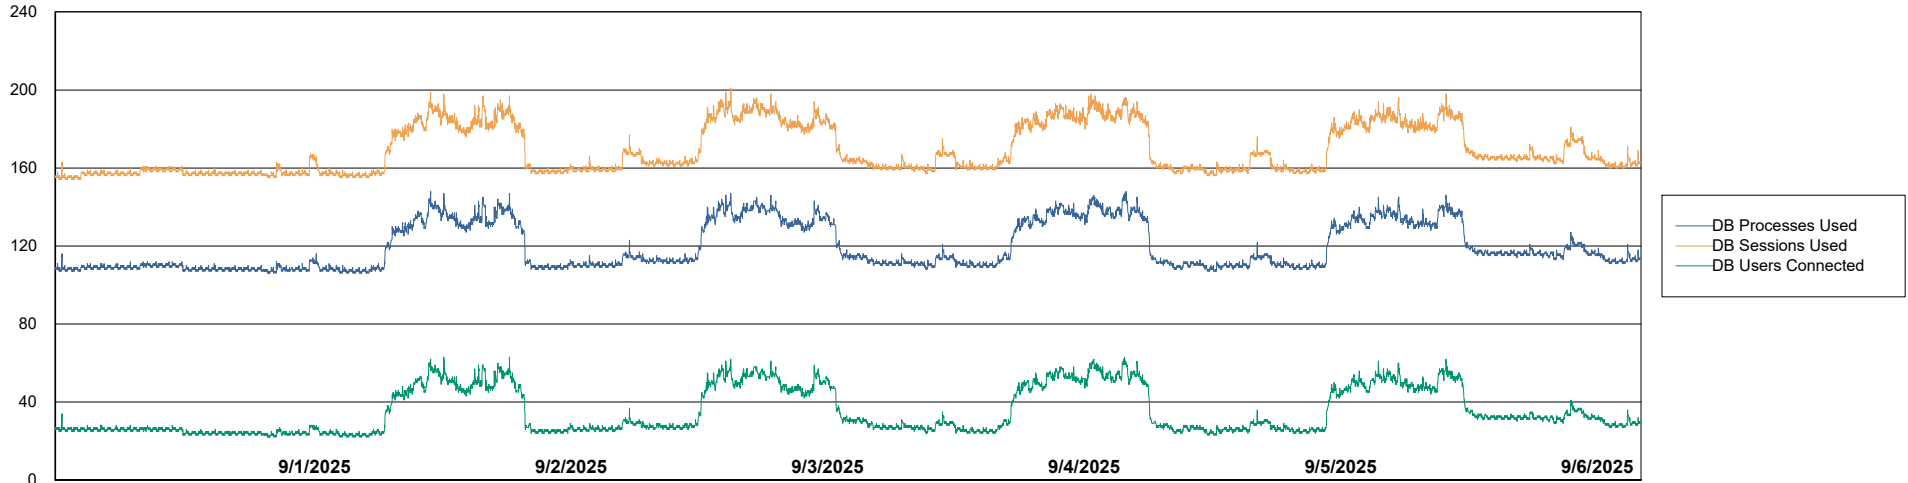

Weekly SLA Customer Report

Customer HUE_Production
Database ID 154

Database Performance HUE_PRD_S-ORABI2024_ABS1

Weekly SLA Customer Report

Customer HUE_Production
Database ID 154

Database Performance HUE_PRD_S-ORAPROD2_ABS1