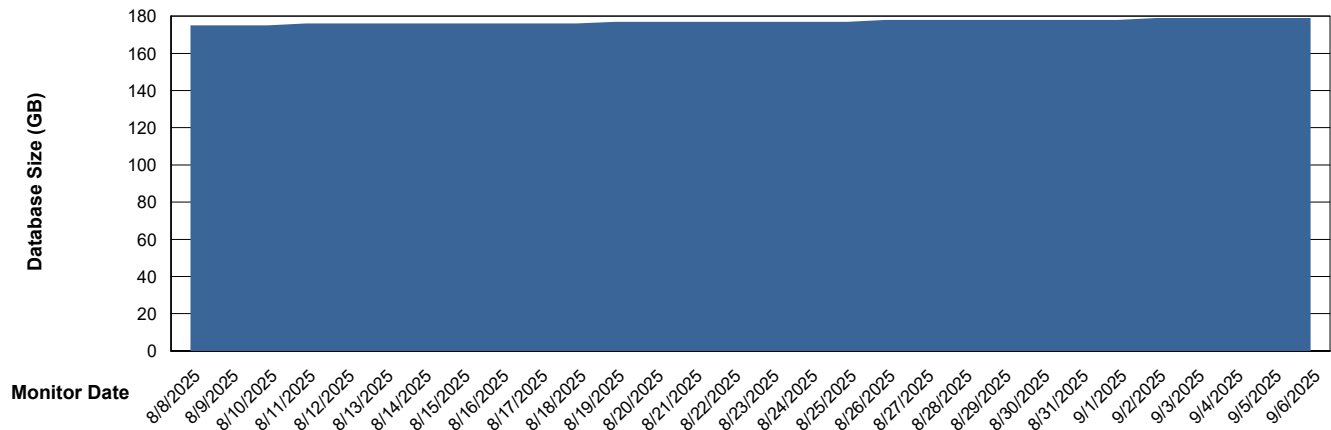

DATABASE SIZE HUE_PRD_S-ORAPROD2_ABS1

Database growth over last month