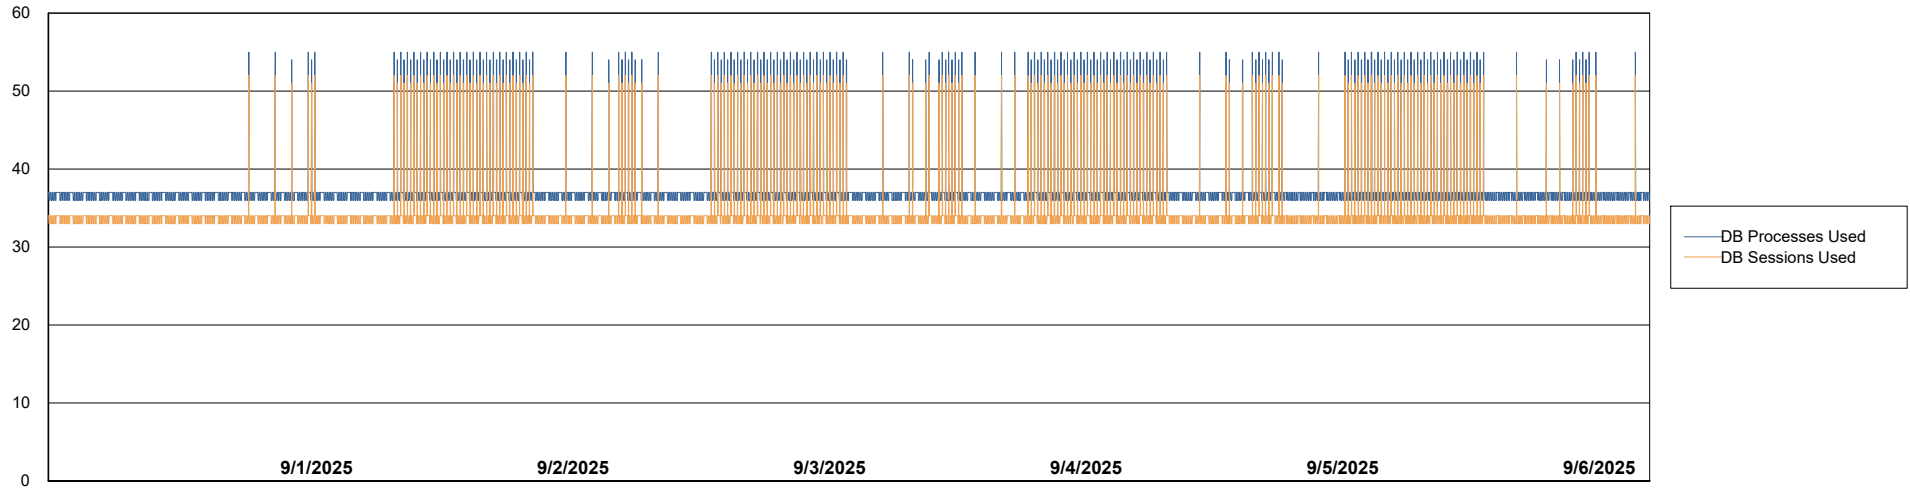

Database Performance HUE_PRD_S-ORATEST2_HSBABS1

DB Processes Max 1,000