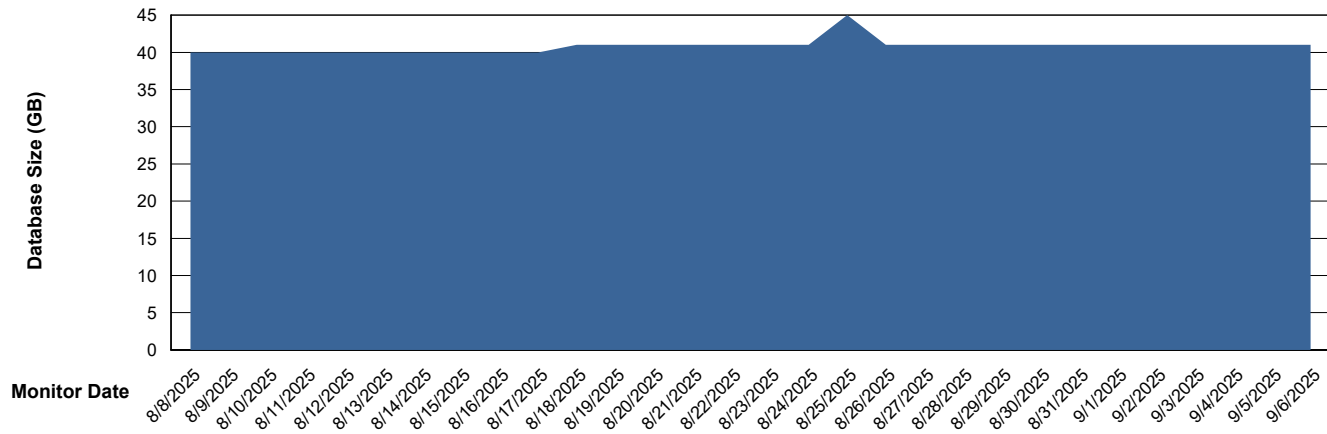

DATABASE SIZE GLG_PRD_GLGSPABSBI2_ABS1

Database growth over last month