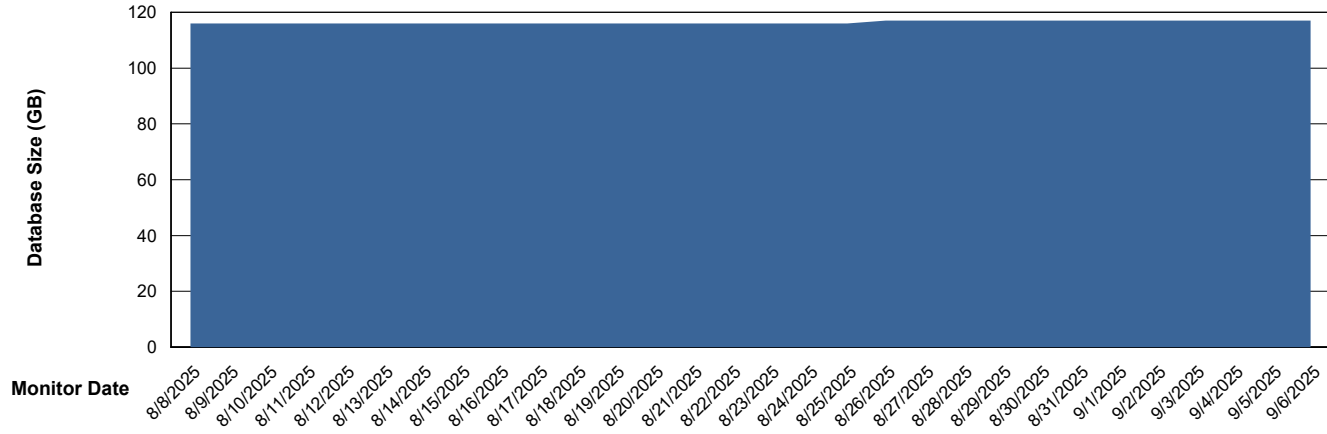

DATABASE SIZE GLG_PRD_GLGSPABSAIO01_ABS1

Database growth over last month