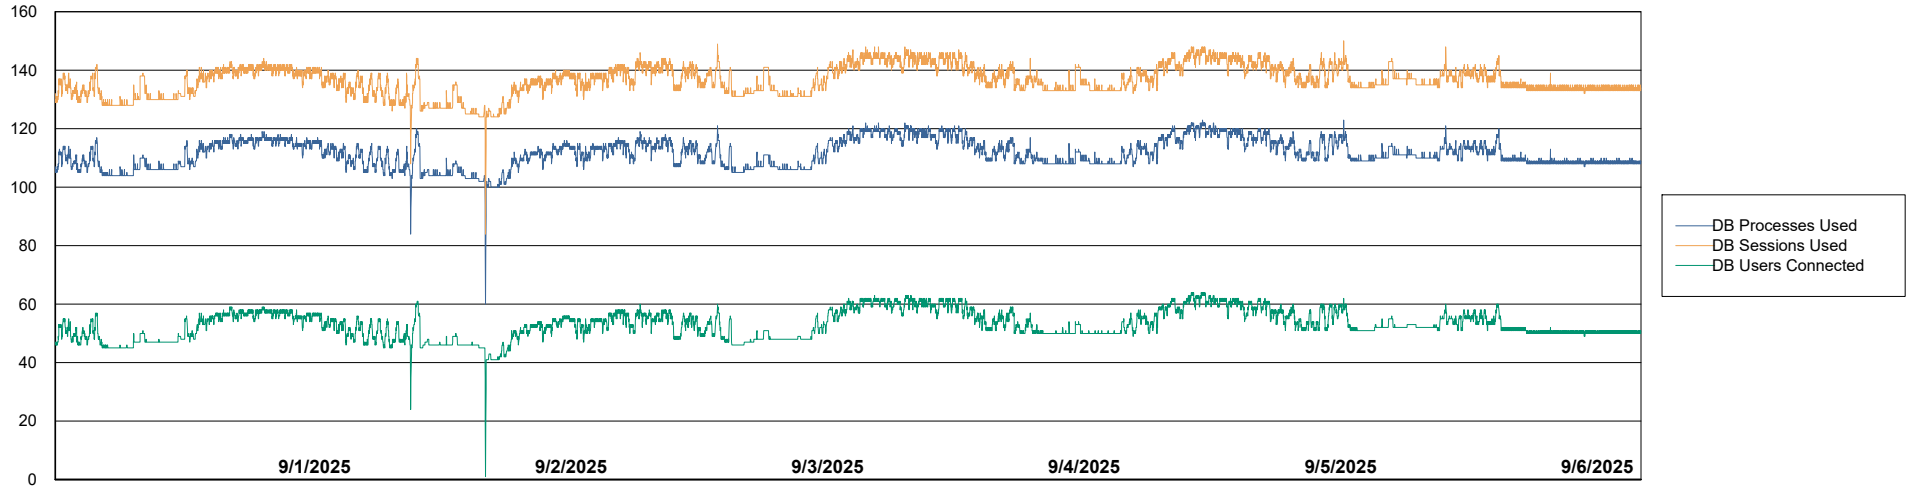

Database Performance GLG_PRD_GLGSPABSAIO01_ABS1