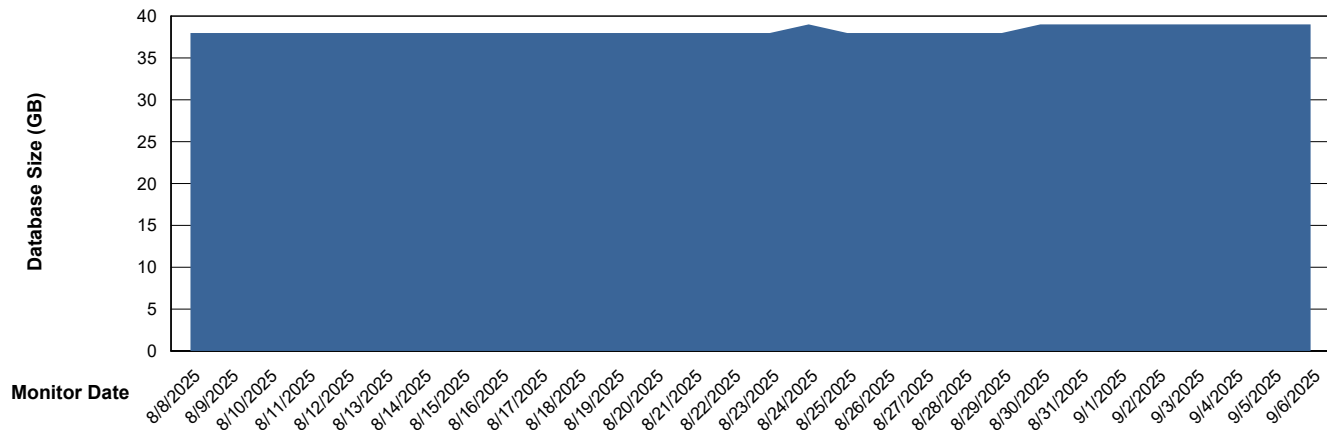

Weekly SLA Customer Report

Customer EUT_Production
Database ID 114

DATABASE SIZE EUT_EUP_PRD_URVINA22T_DB_ABS1

Database growth over last month

DATABASE SIZE EUT_URM_PRD_URVINA26_DB_ABS1

Database growth over last month