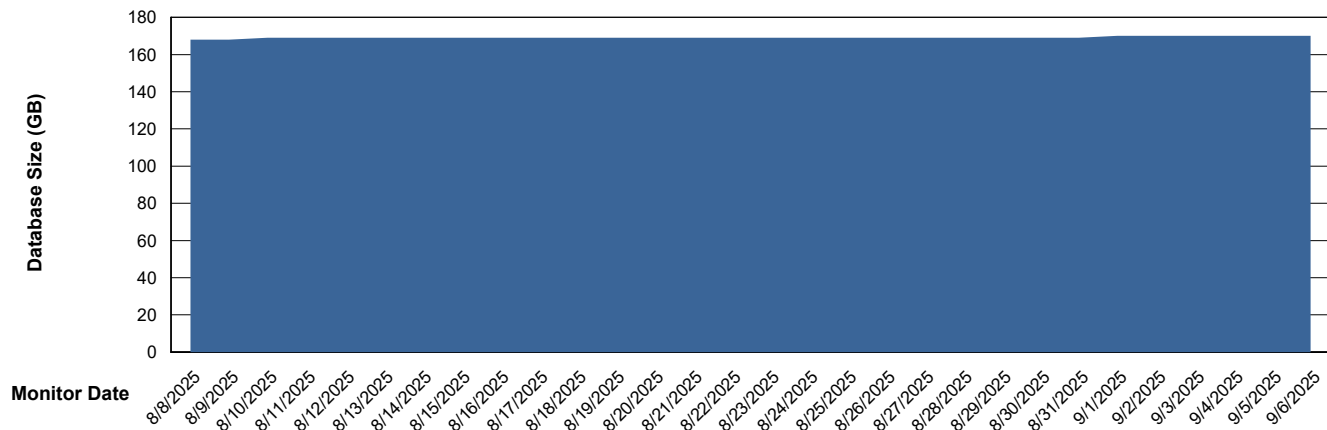

Weekly SLA Customer Report

Customer EUT_Production
Database ID 114

Database Performance EUT_EUP_PRD_URVINA22T_DB_ABS1

Weekly SLA Customer Report

Customer EUT_Production
Database ID 114

Database Performance EUT_URM_PRD_URVINA26_DB_ABS1

Weekly SLA Customer Report

Customer EUT_Production
Database ID 114

DATABASE SIZE EUT_EUP_PRD_URVINA22T_DB_ABS1

Database growth over last month

DATABASE SIZE EUT_URM_PRD_URVINA26_DB_ABS1

Database growth over last month