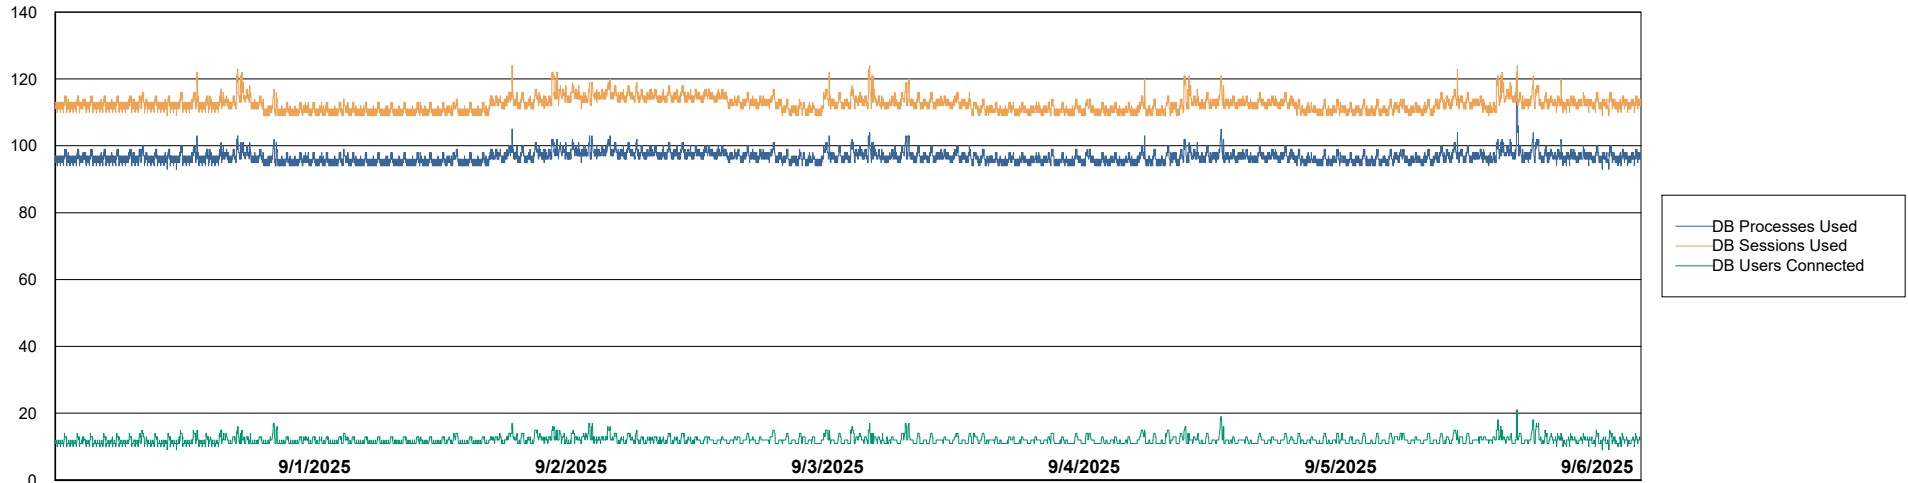

DB Processes Max 0
DB Processes Max 1,000

Weekly SLA Customer Report

Customer ELJ Production
Database ID 72

Database Performance ELJ_PRD_FRASEQXPRDDB03_ABS1

Weekly SLA Customer Report

Customer ELJ Production
Database ID 72