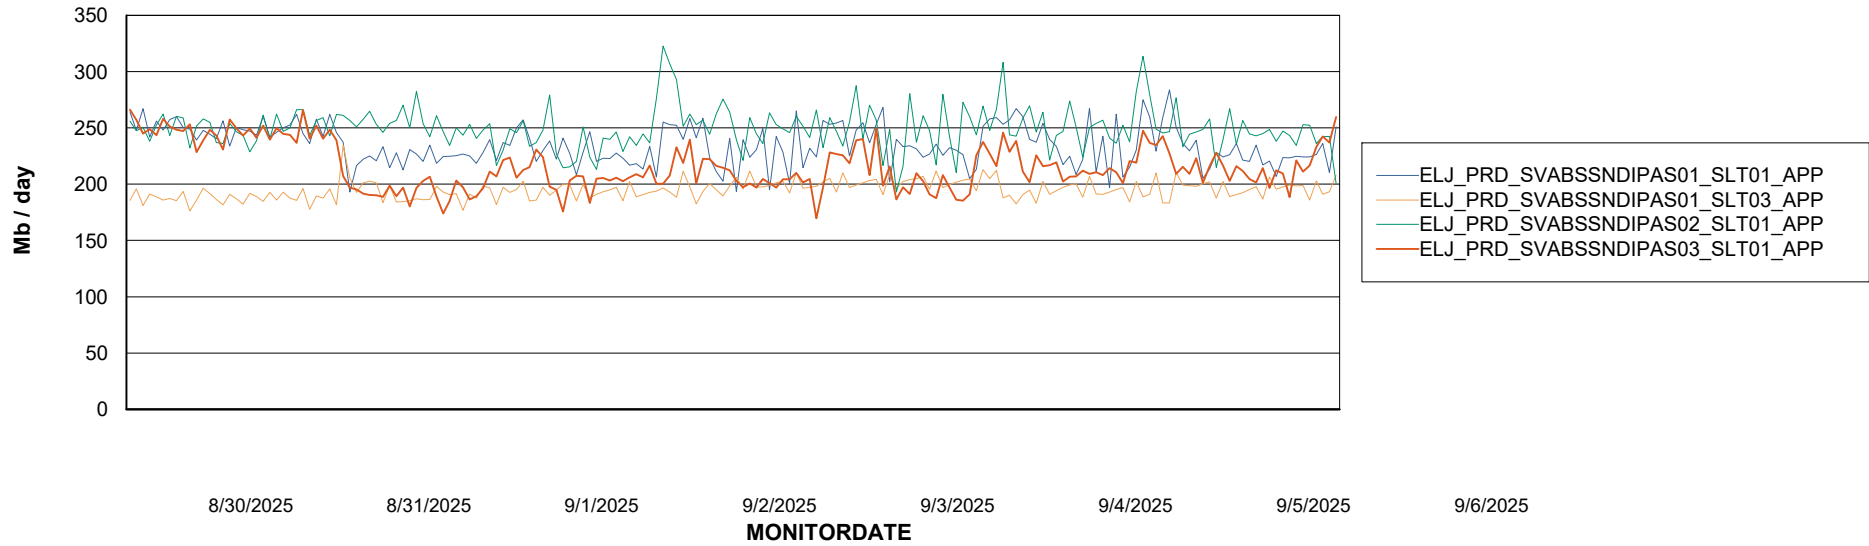

ABSSolute Application Server Services

Avg memory used per ABS Server Service