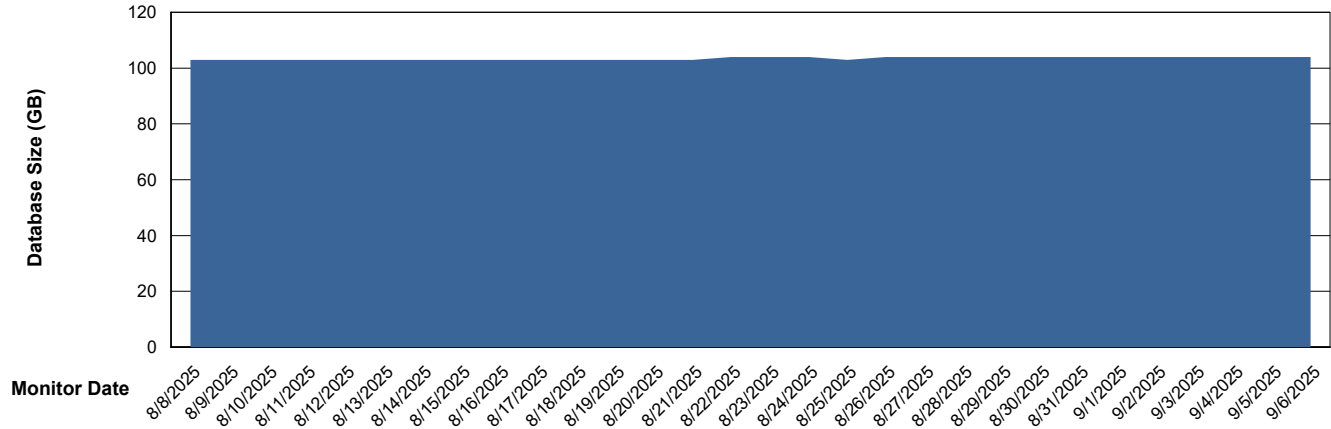

DB Processes Max 0
DB Processes Max 1,000

Weekly SLA Customer Report

Customer ELJ Production
Database ID 72

Database Performance ELJ_PRD_FRASEQXPRDDB03_ABS1

Weekly SLA Customer Report

Customer ELJ Production
Database ID 72

DATABASE SIZE ELJ_PRD_FRASEQXPRDDB01_ABS1

Database growth over last month

DATABASE SIZE ELJ_PRD_FRASEQXPRDDB03_ABS1

Database growth over last month

Weekly SLA Customer Report

Customer ELJ Production
 Database ID 72