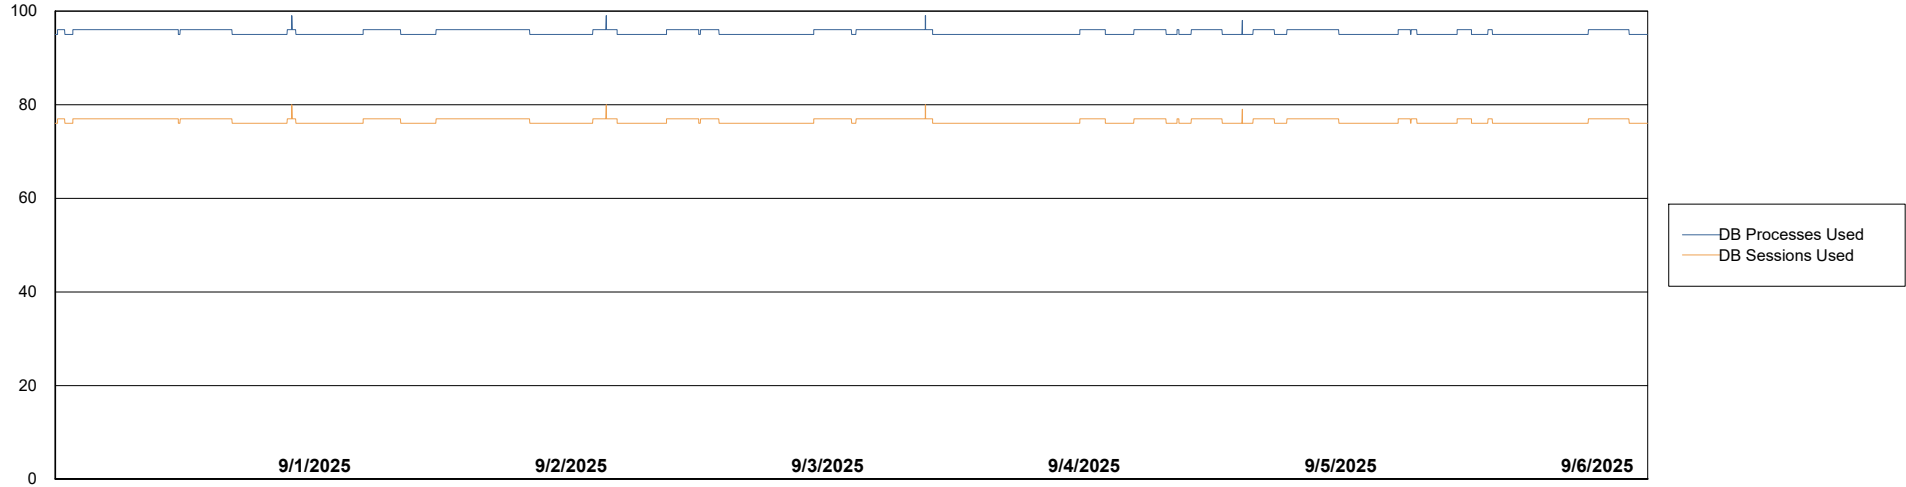

Database Performance ELJ_PRD_FRASEQXPRDDB02_HSBABS1

DB Processes Max 0
DB Processes Max 1,000