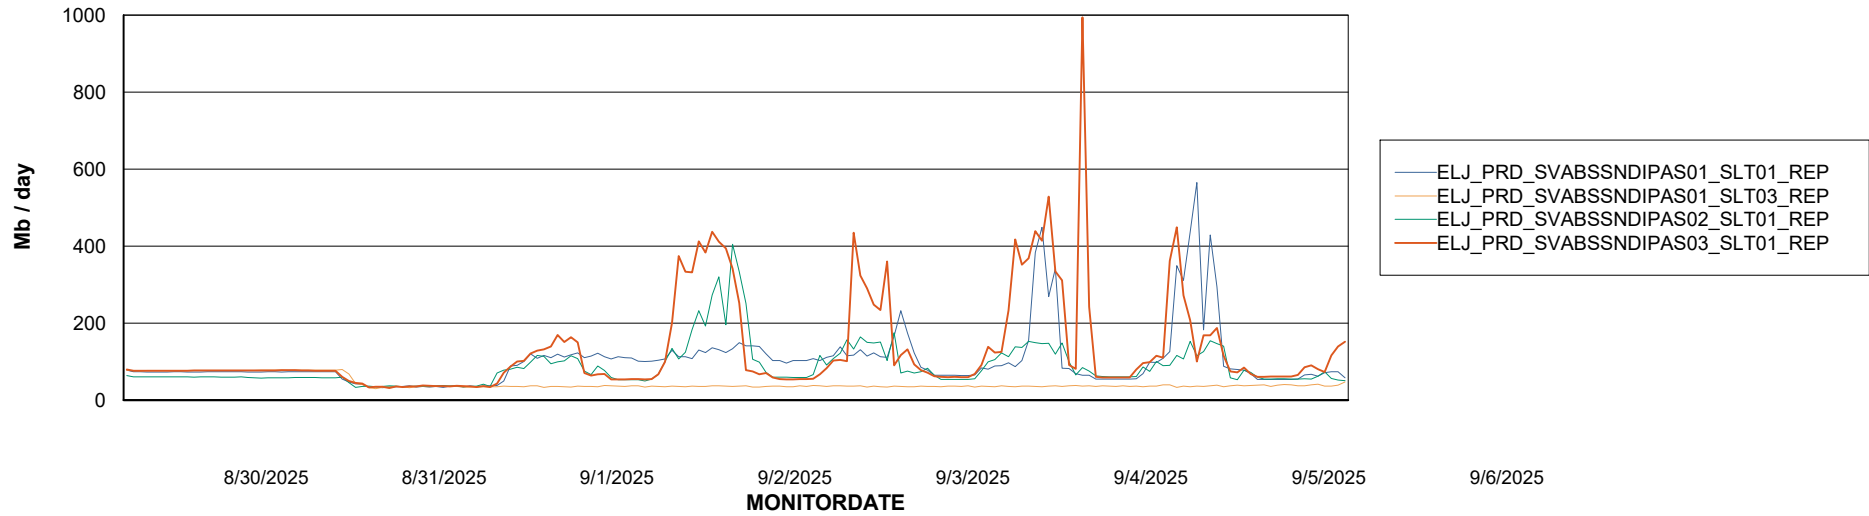

Avg memory used per ABS Server Service

Avg users per day per ABS server

Weekly SLA Customer Report

Customer ELJ Production
Database ID 72

ABSSolute Application ReportServer Services

Avg memory used per ReportServer Service