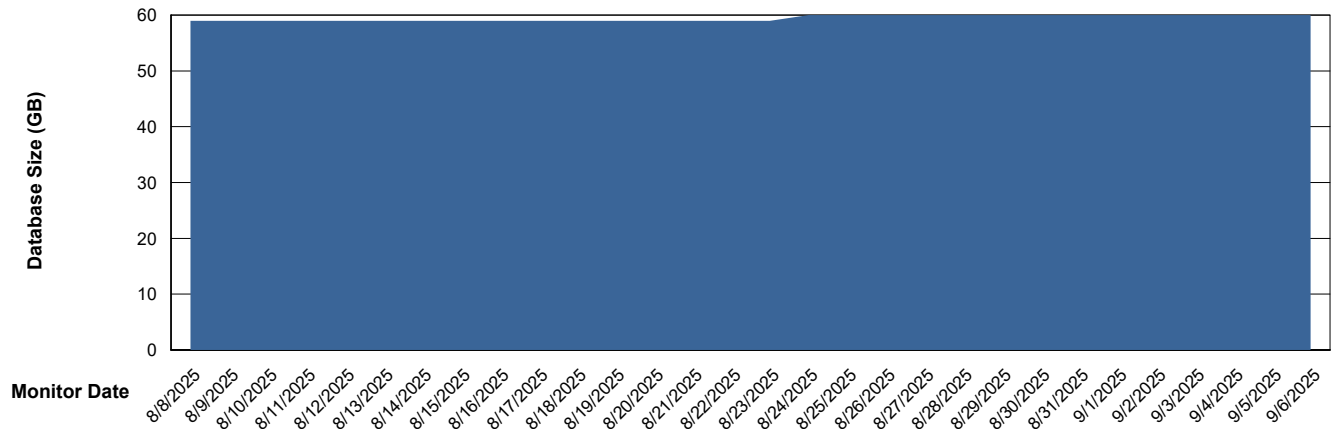

DB Processes Max 0
DB Processes Max 1,000

Weekly SLA Customer Report

Customer ELJ Production
Database ID 72

Database Performance ELJ_PRD_FRASEQXPRDDB03_ABS1

Weekly SLA Customer Report

Customer ELJ Production
Database ID 72

DATABASE SIZE ELJ_PRD_FRASEQXPRDDB01_ABS1

Database growth over last month

DATABASE SIZE ELJ_PRD_FRASEQXPRDDB03_ABS1

Database growth over last month

Weekly SLA Customer Report

Customer ELJ Production
 Database ID 72