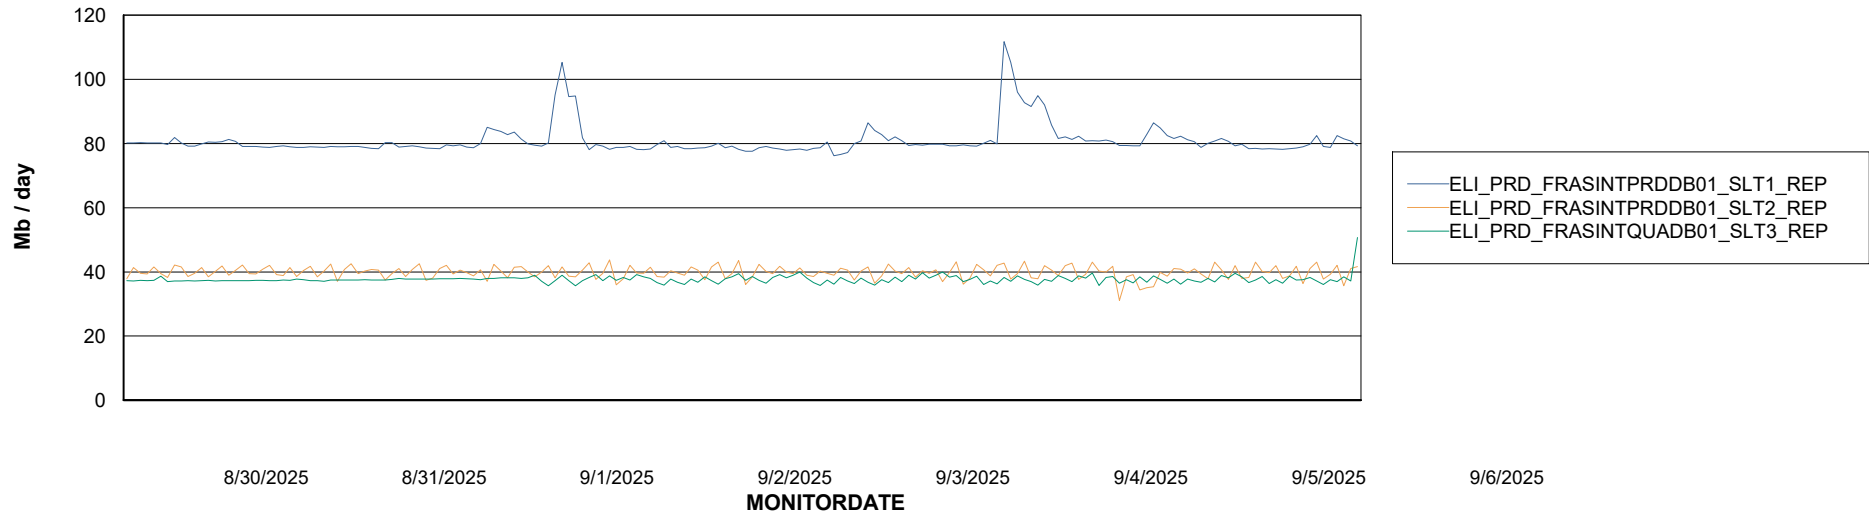

Avg memory used per ABS Server Service

Avg users per day per ABS server

Weekly SLA Customer Report

Customer ELI_Production
Database ID 62

ABSSolute Application ReportServer Services

Avg memory used per ReportServer Service