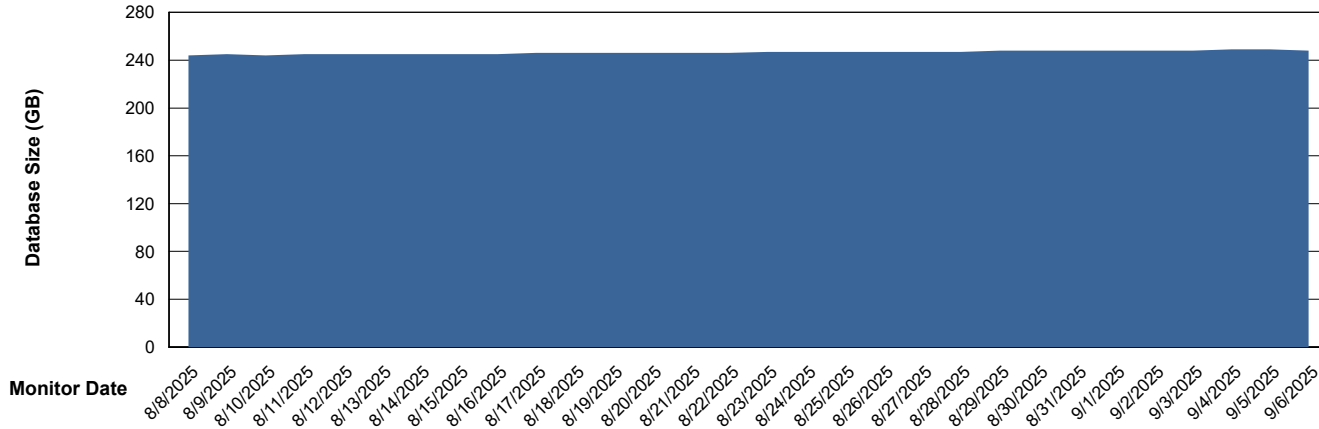

Weekly SLA Customer Report

Customer ELI_Production
Database ID 62

Database Performance ELI_PRD_FRASINTQUADB01_HSBABS1

DB Processes Max 1,000

Weekly SLA Customer Report

Customer ELI_Production
Database ID 62

DATABASE SIZE ELI_PRD_FRASEQXPRDDB04-BI_ABS1

Database growth over last month

DATABASE SIZE ELI_PRD_FRASINTPRDDB01_ABS1

Database growth over last month

Weekly SLA Customer Report

Customer ELI_Production
 Database ID 62