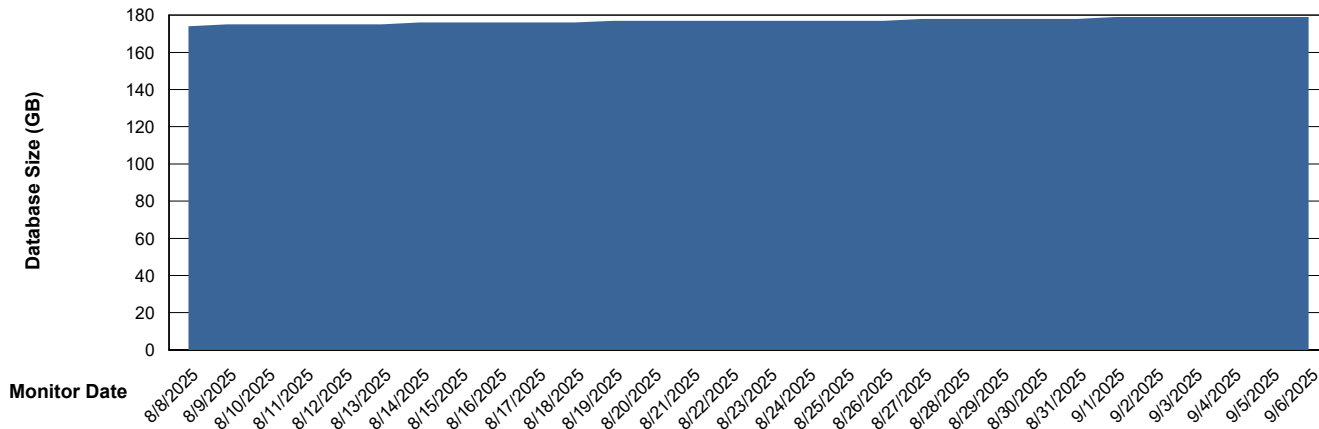

Weekly SLA Customer Report

Customer ELI_Production
Database ID 62

Database Performance ELI_PRD_FRASINTQUADB01_HSBABS1

DB Processes Max 1,000

Weekly SLA Customer Report

Customer ELI_Production
Database ID 62

DATABASE SIZE ELI_PRD_FRASEQXPRDDB04-BI_ABS1

Database growth over last month

DATABASE SIZE ELI_PRD_FRASINTPRDDB01_ABS1

Database growth over last month

Weekly SLA Customer Report

Customer ELI_Production
 Database ID 62