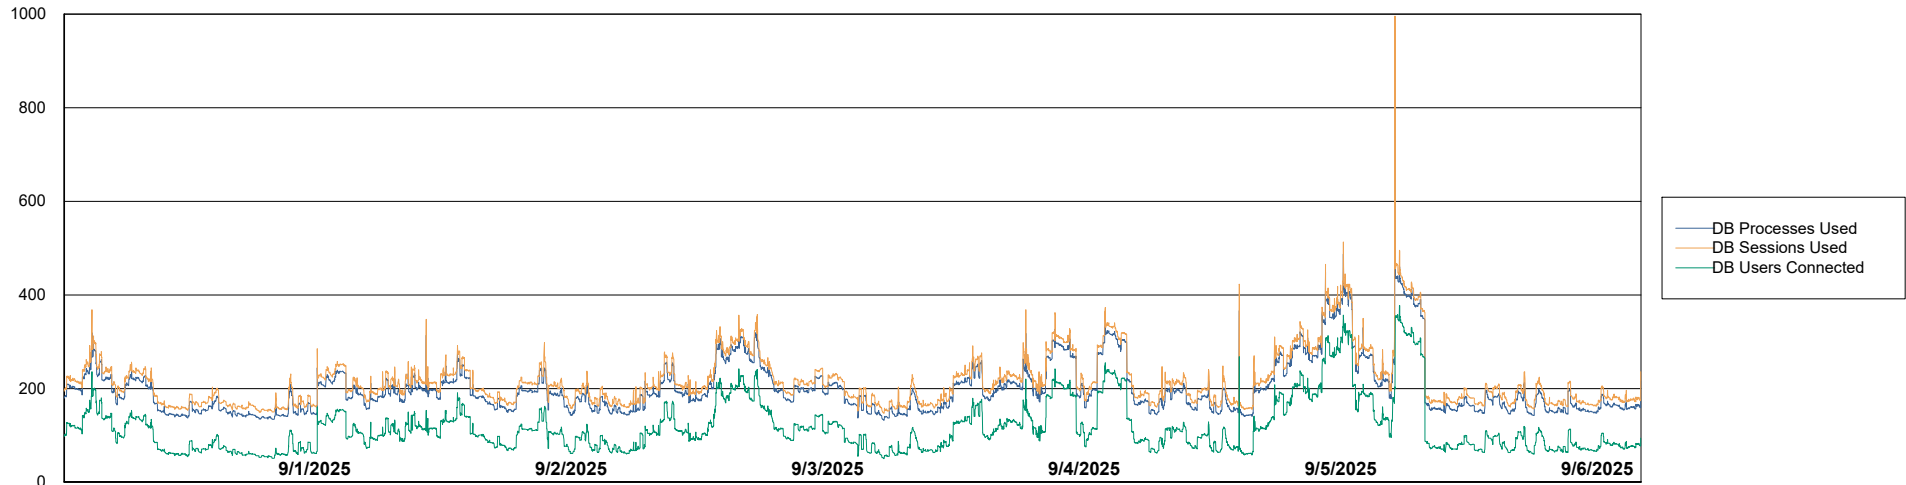

Weekly SLA Customer Report

Customer ELI_Production
Database ID 62

Database Performance ELI_PRD_FRASEQXPRDDB04-BI_ABS1

Weekly SLA Customer Report

Customer ELI_Production
Database ID 62

Database Performance ELI_PRD_FRASINTPRDDB01_ABS1