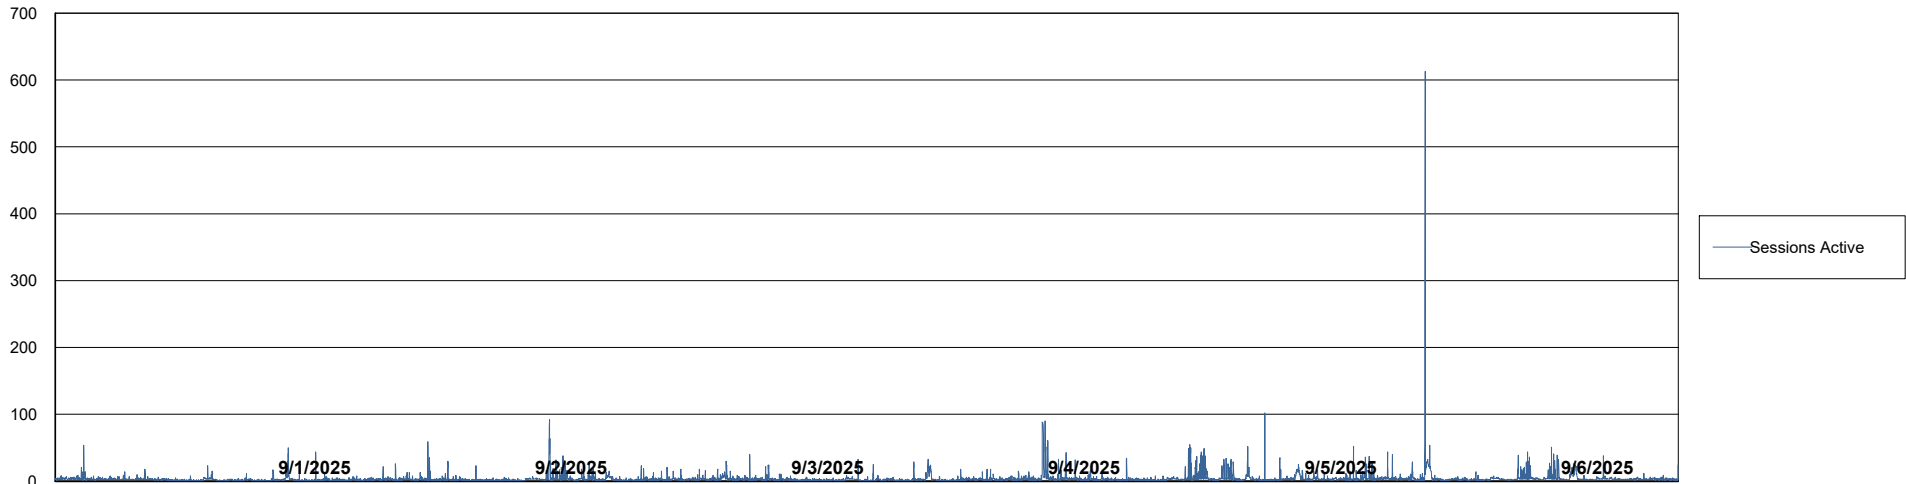

Weekly SLA Customer Report

Customer ELI_Production
Database ID 62

Database Performance ELI_PRD_FRASEQXPRDDB04-BI_ABS1

Weekly SLA Customer Report

Customer ELI_Production
Database ID 62

Database Performance ELI_PRD_FRASINTPRDDB01_ABS1