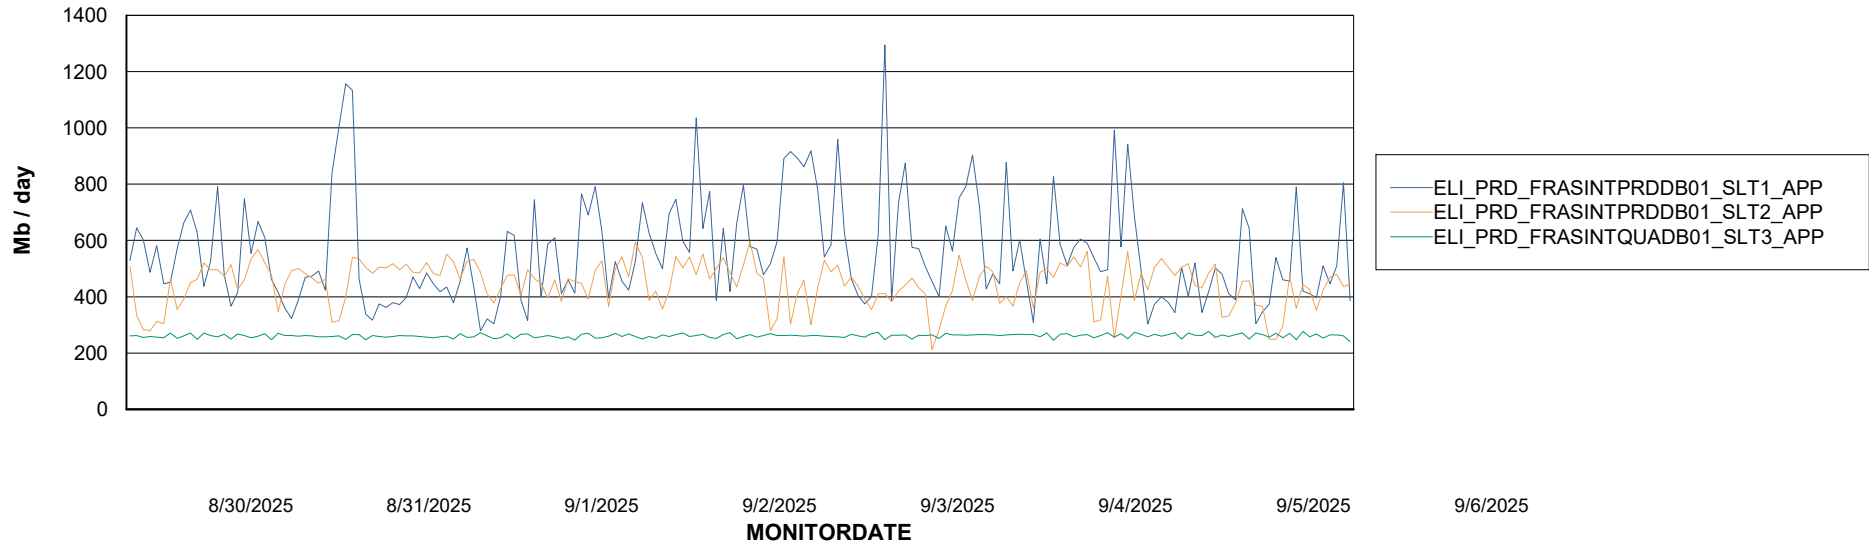

ABSSolute Application Server Services

Avg memory used per ABS Server Service