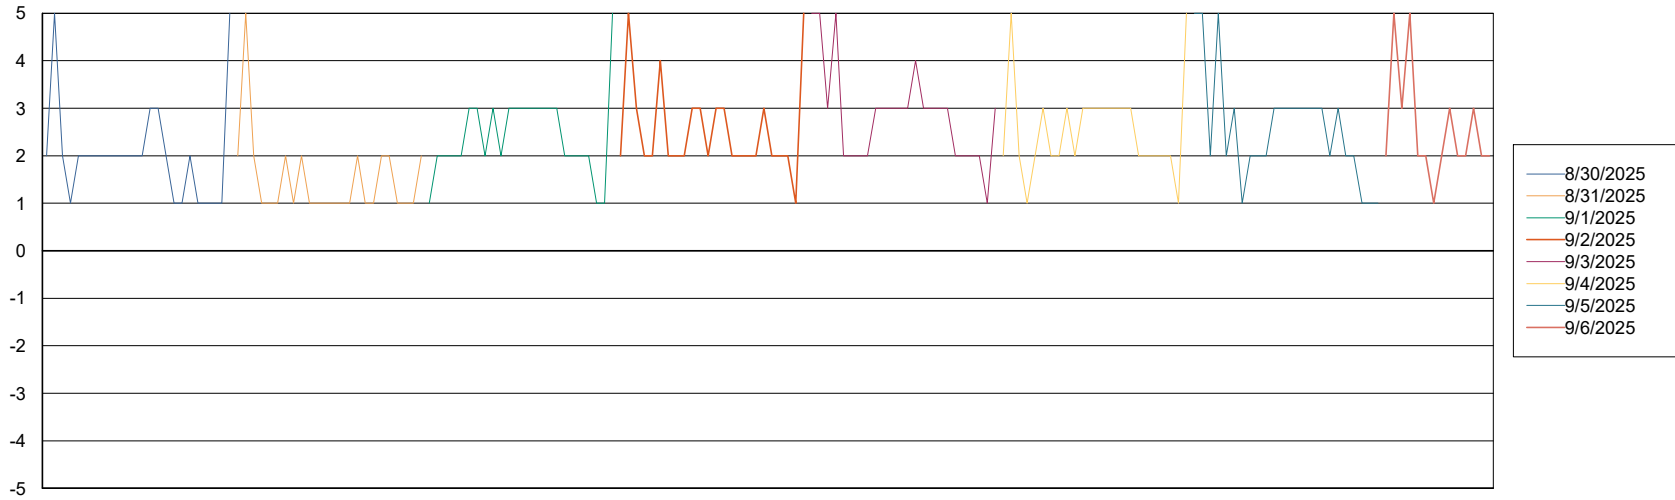

Standby Database Health ELI_Production

Recovery lag for last 7 days