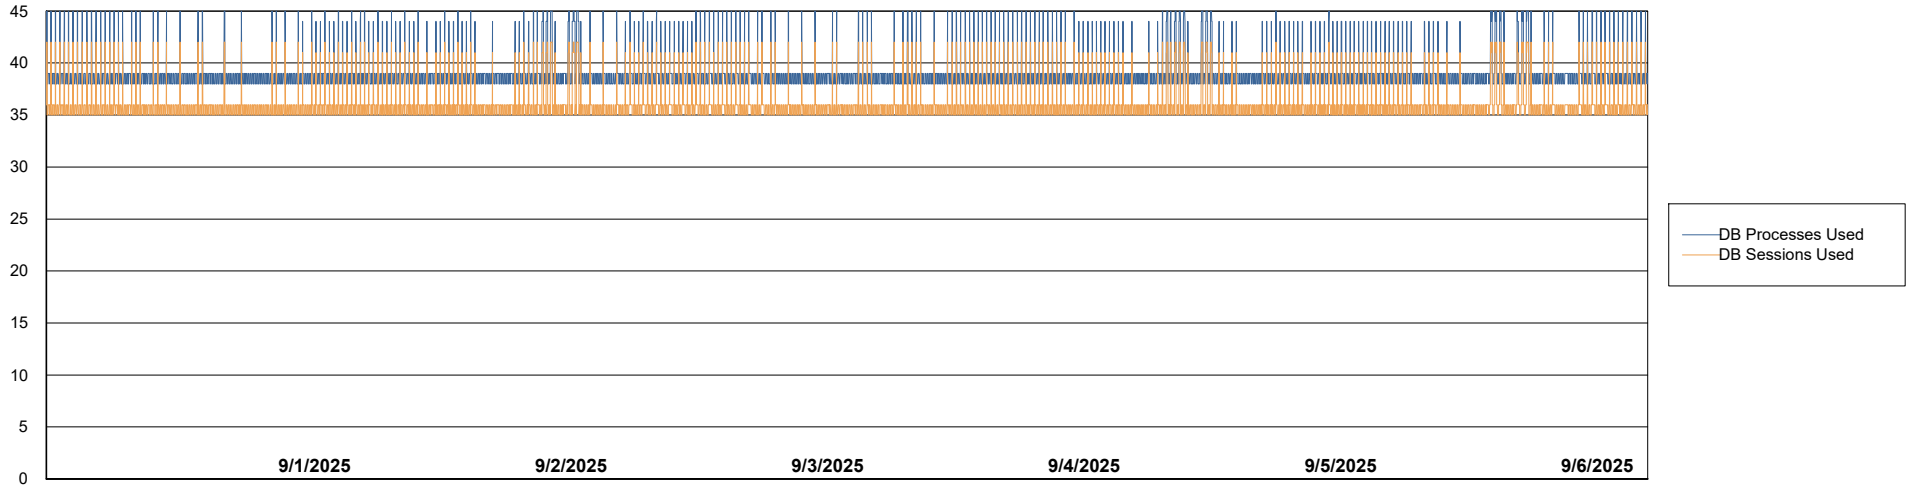

Database Performance ELI_PRD_FRASINTQUADB01_HSBABS1

DB Processes Max 1,000