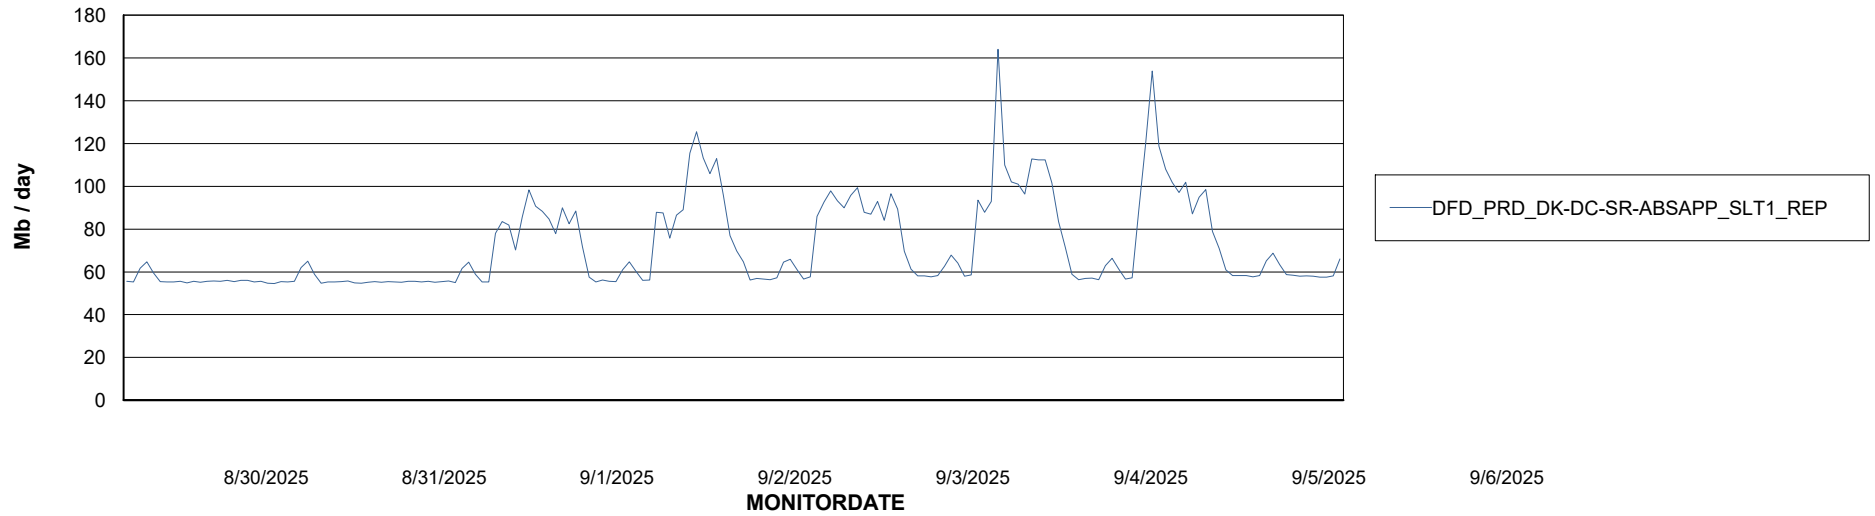

ABSSolute Application ReportServer Services

Avg memory used per ReportServer Service