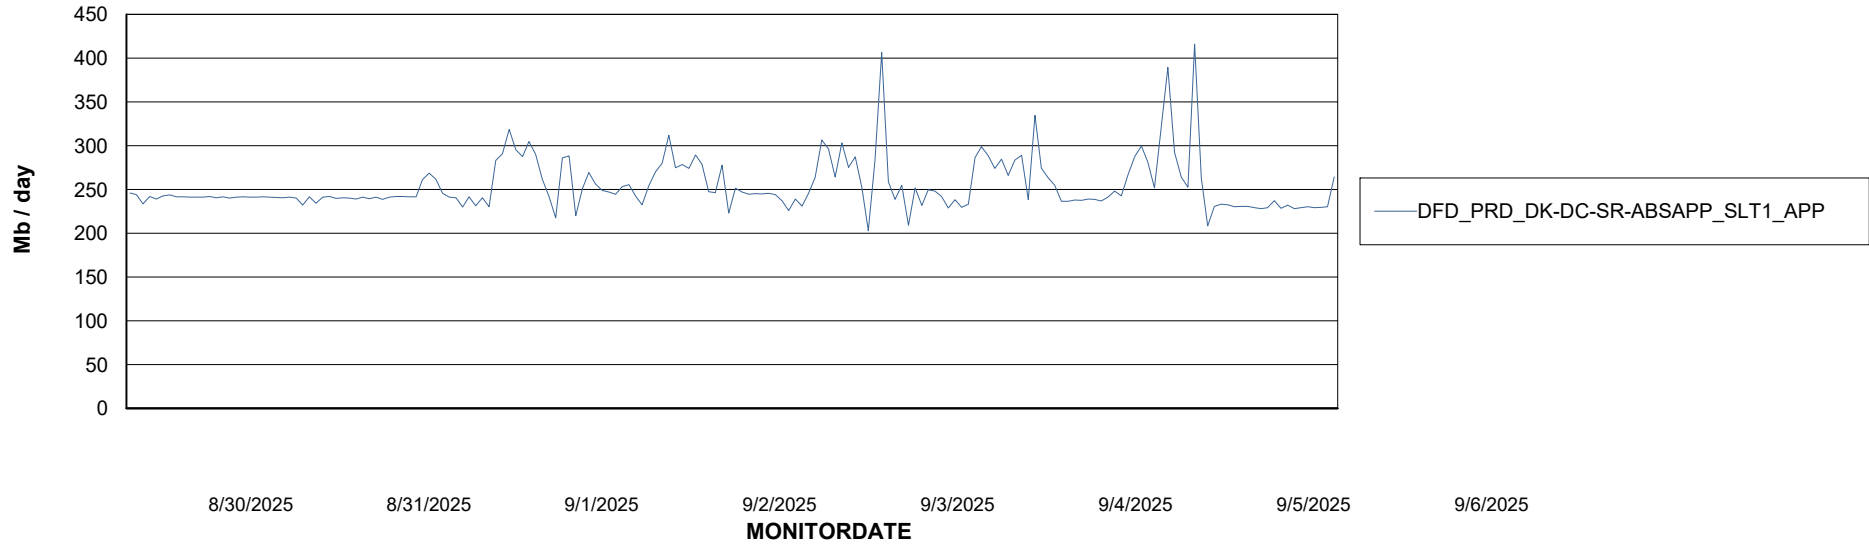

ABSSolute Application Server Services

Avg memory used per ABS Server Service