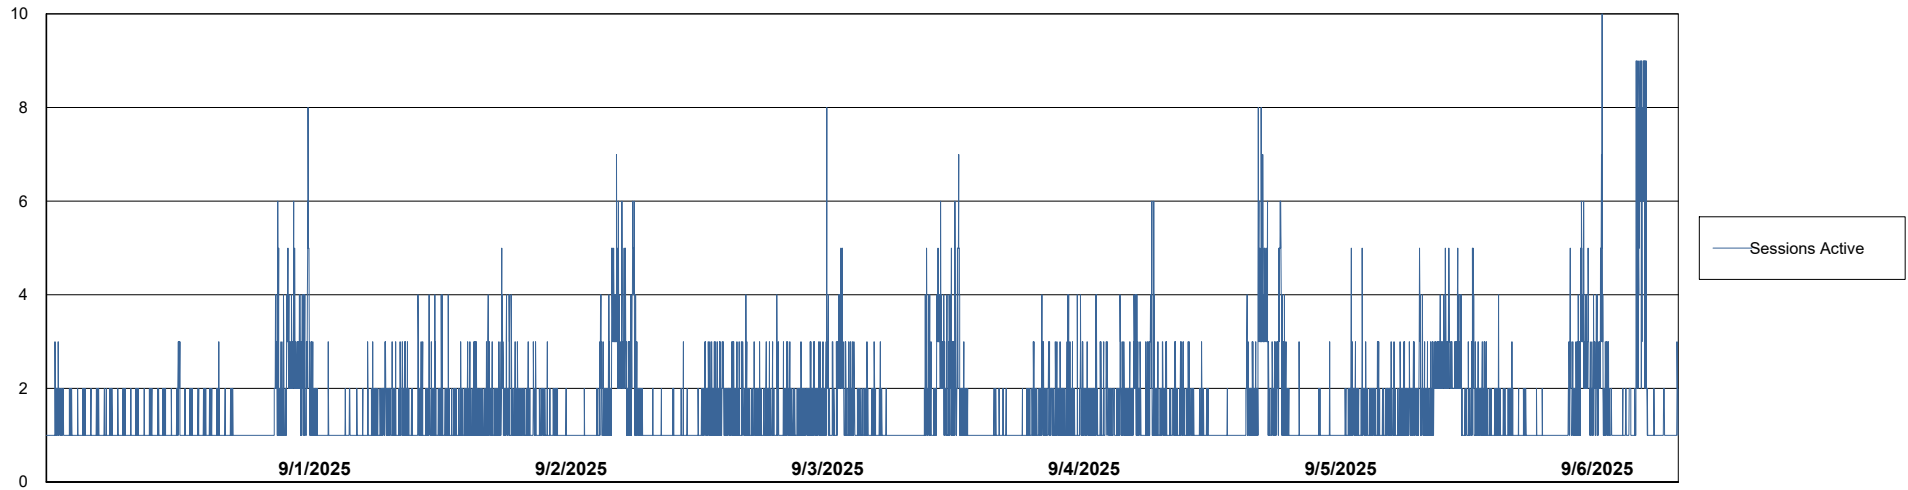

Database Performance CUS_PRD_ABSDB1_ABS1