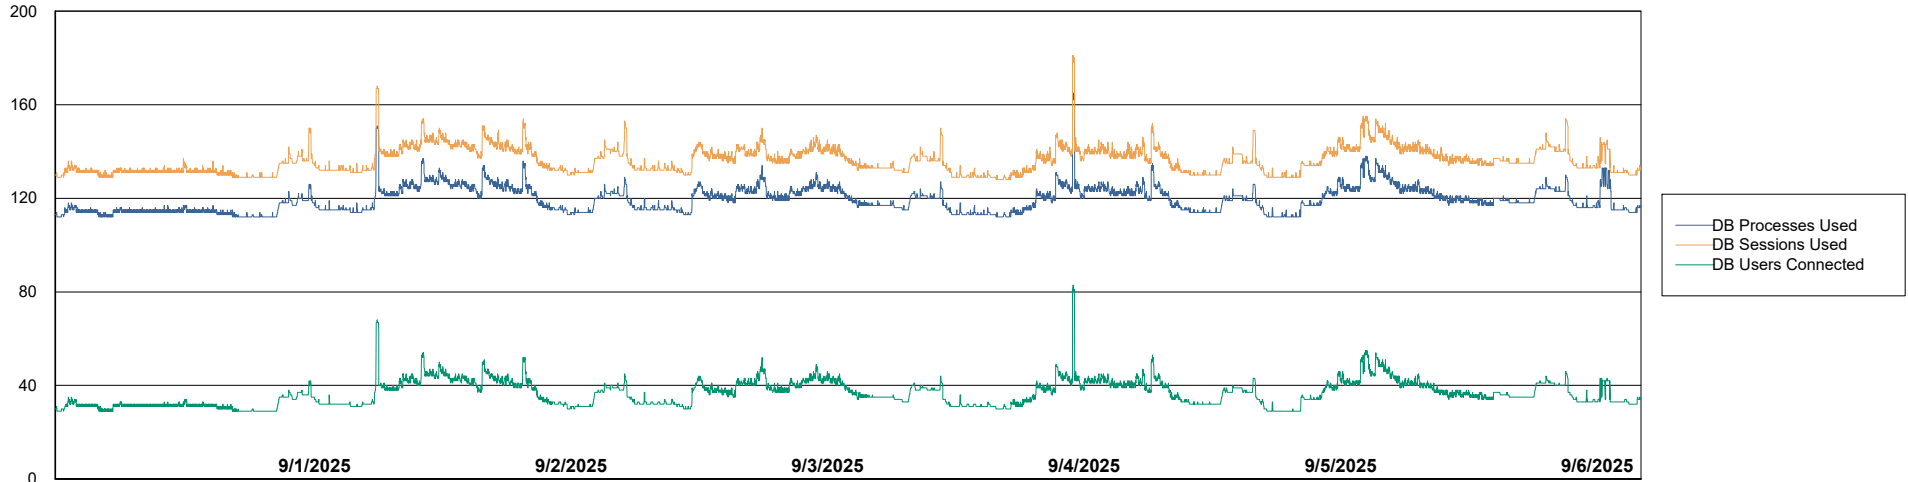

Database Performance CUS_PRD_ABSDB1_ABS1