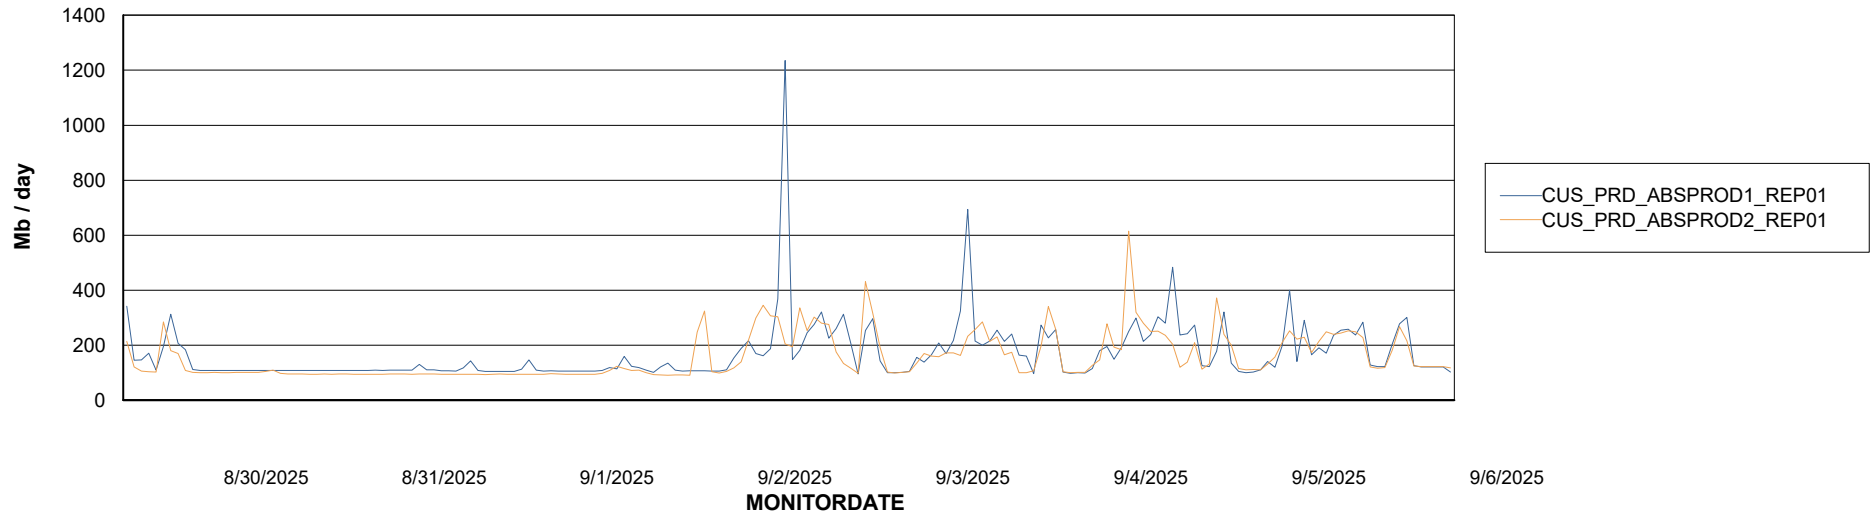

ABSSolute Application ReportServer Services

Avg memory used per ReportServer Service