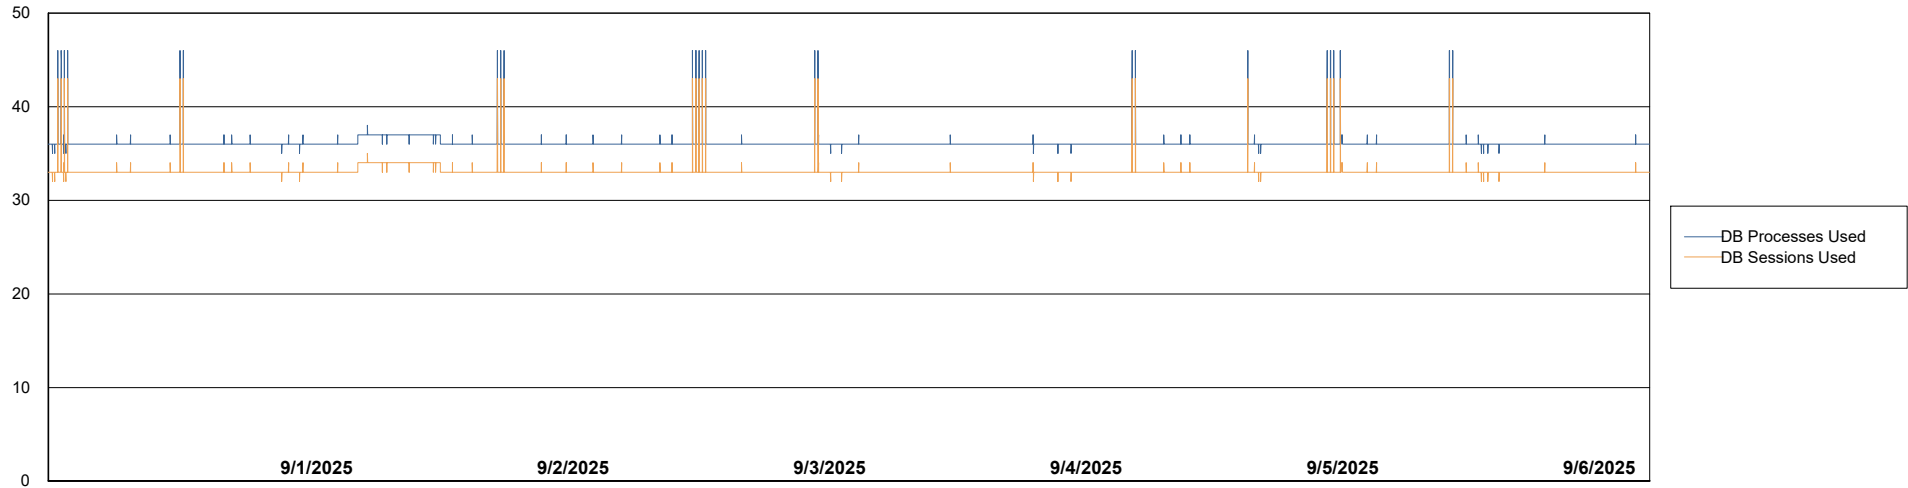

Database Performance CUS_PRD_ABSDB2_HSBABS1

DB Processes Max 1,000