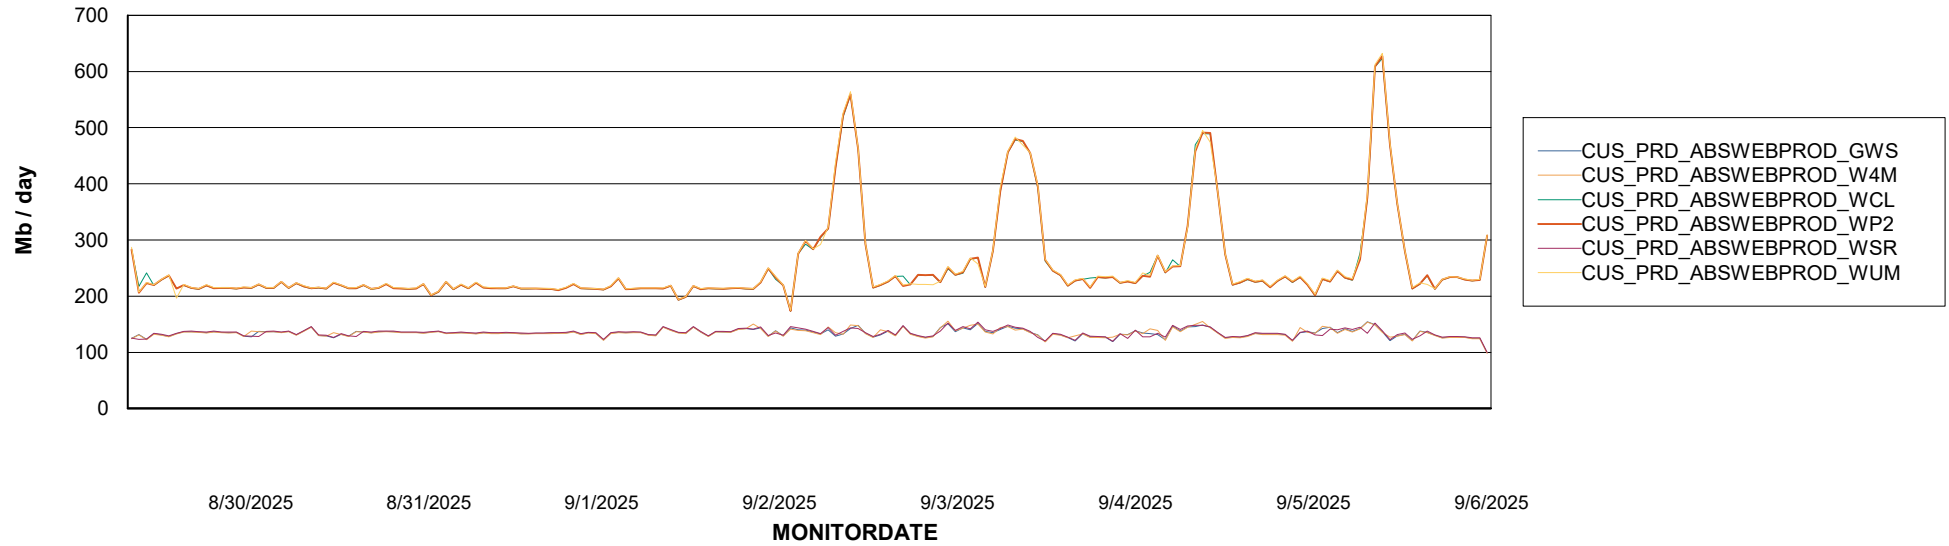

Avg memory used per ReportServer Service

Weekly SLA Customer Report

Customer CUS_Production (24/7)
Database ID 131

ABSSolute Web Component Services

Avg memory used per ABS Web component

Weekly SLA Customer Report