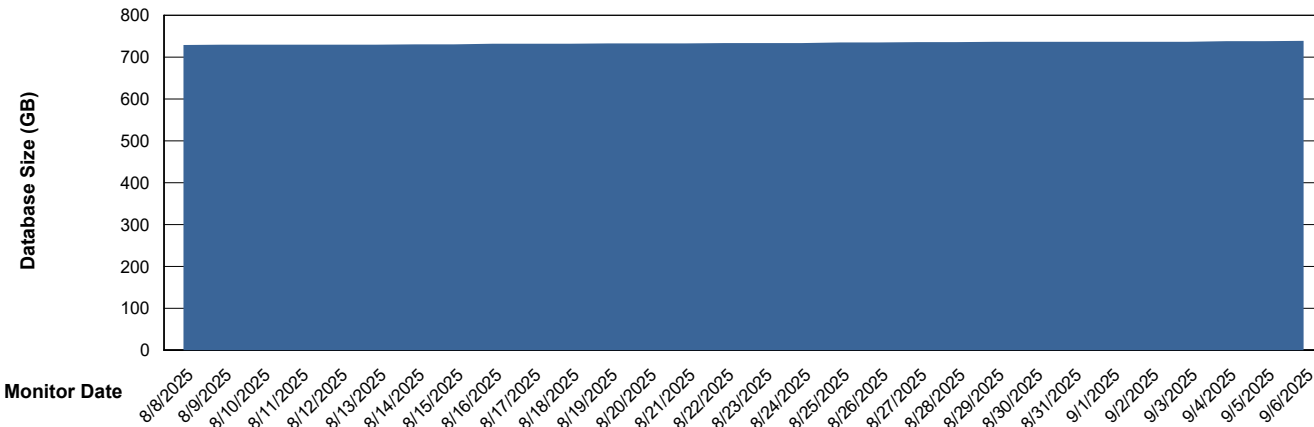

DB Processes Max 1,000

Weekly SLA Customer Report

Customer CUS_Production (24/7)
 Database ID 131

DATABASE SIZE CUS_PRD_ABSDB1_ABS1

Database growth over last month

Database Tablespace CUS_PRD_ABSDB1_ABS1

Date	Tablespace Name	Filesize (Gb)	Usedsize (Gb)	Percentage free
9/6/2025	ABSDATA	324	268	17
	INDX	543	454	16
9/5/2025	ABSDATA	324	268	17
	INDX	543	454	16
9/4/2025	ABSDATA	324	268	17
	INDX	543	454	16
9/3/2025	ABSDATA	324	268	17
	INDX	543	454	16
9/2/2025	ABSDATA	324	268	17
	INDX	543	453	16
9/1/2025	ABSDATA	324	268	17
	INDX	543	453	17
8/31/2025	ABSDATA	324	268	17
	INDX	543	453	17

Weekly SLA Customer Report

Customer CUS_Production (24/7)
Database ID 131

Standby Database Health CUS_Production (24/7)

Recovery lag for last 7 days

Weekly SLA Customer Report

Customer CUS_Production (24/7)
Database ID 131