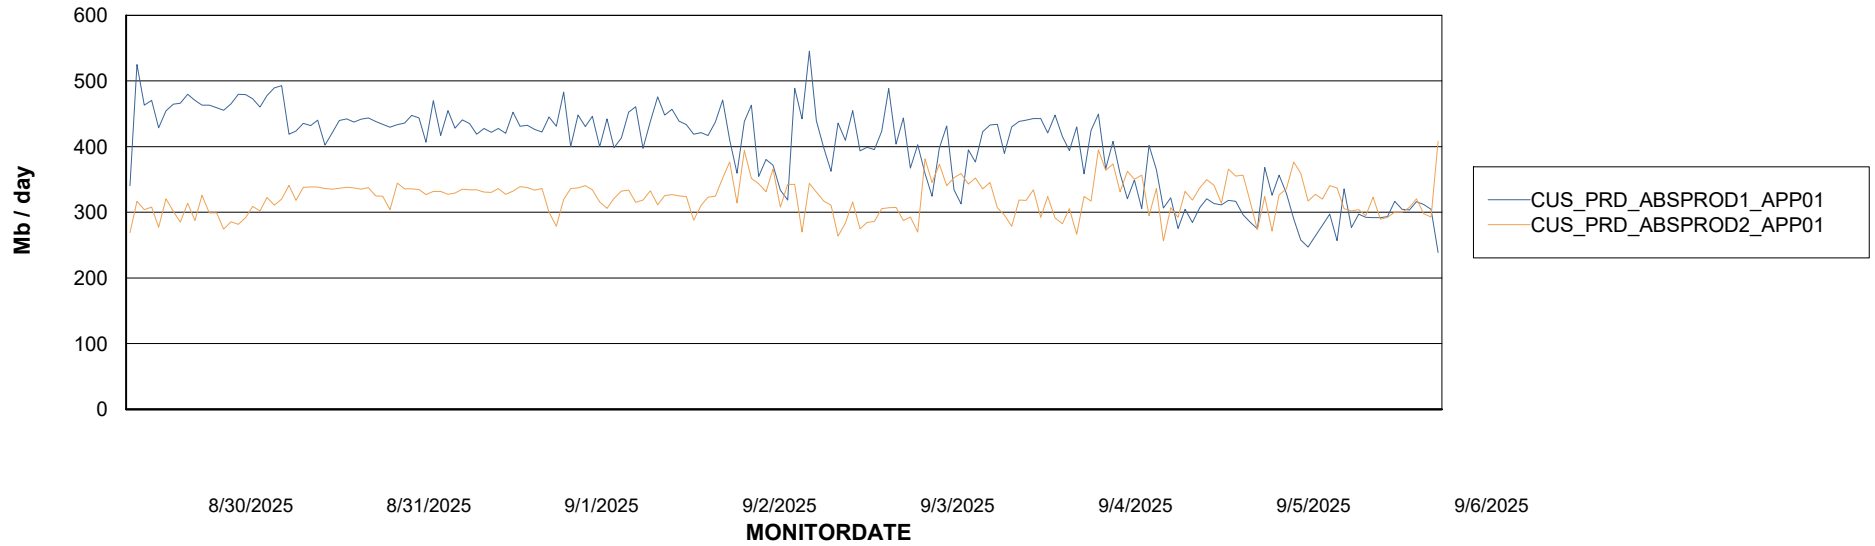

ABSSolute Application Server Services

Avg memory used per ABS Server Service