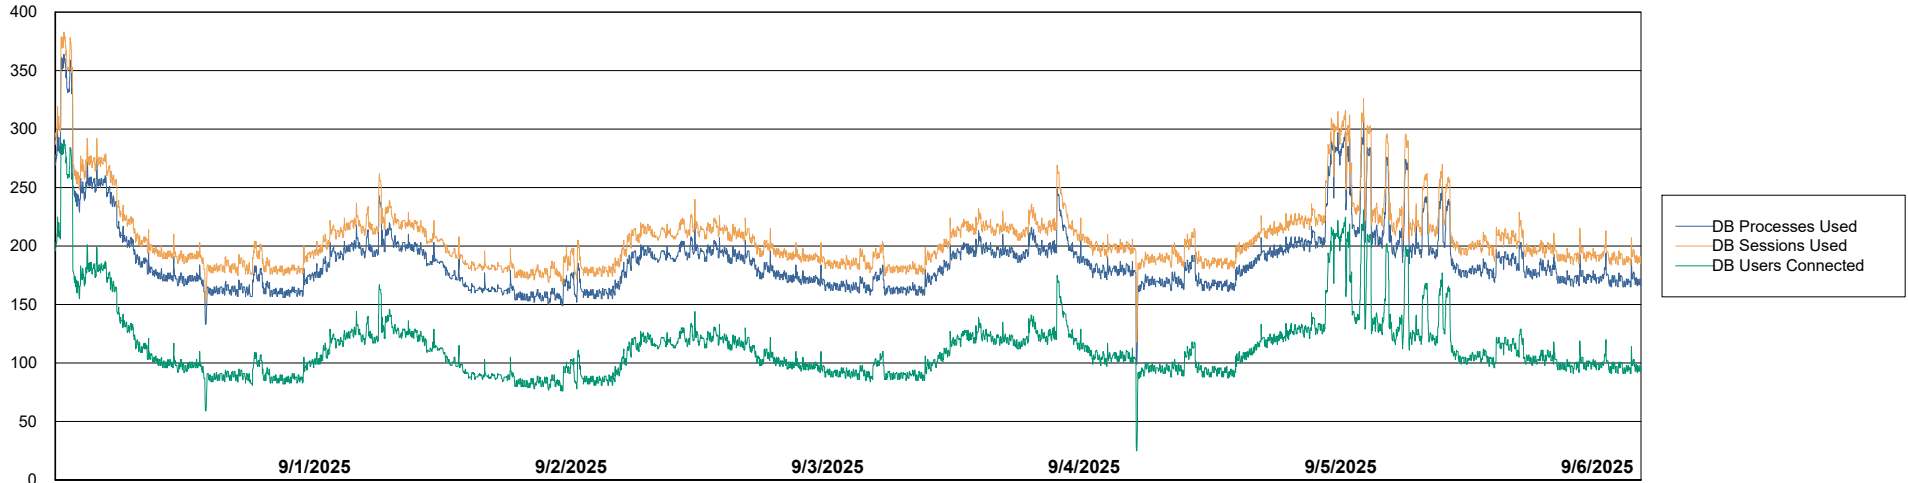

Weekly SLA Customer Report

Customer CLB OCI AMS Production
Database ID 196

Database Performance CLB-BI2-AMS_ABS1_DB

Weekly SLA Customer Report

Customer CLB OCI AMS Production
Database ID 196

Database Performance CLB-DBS1-AMS_PROD_ABS1