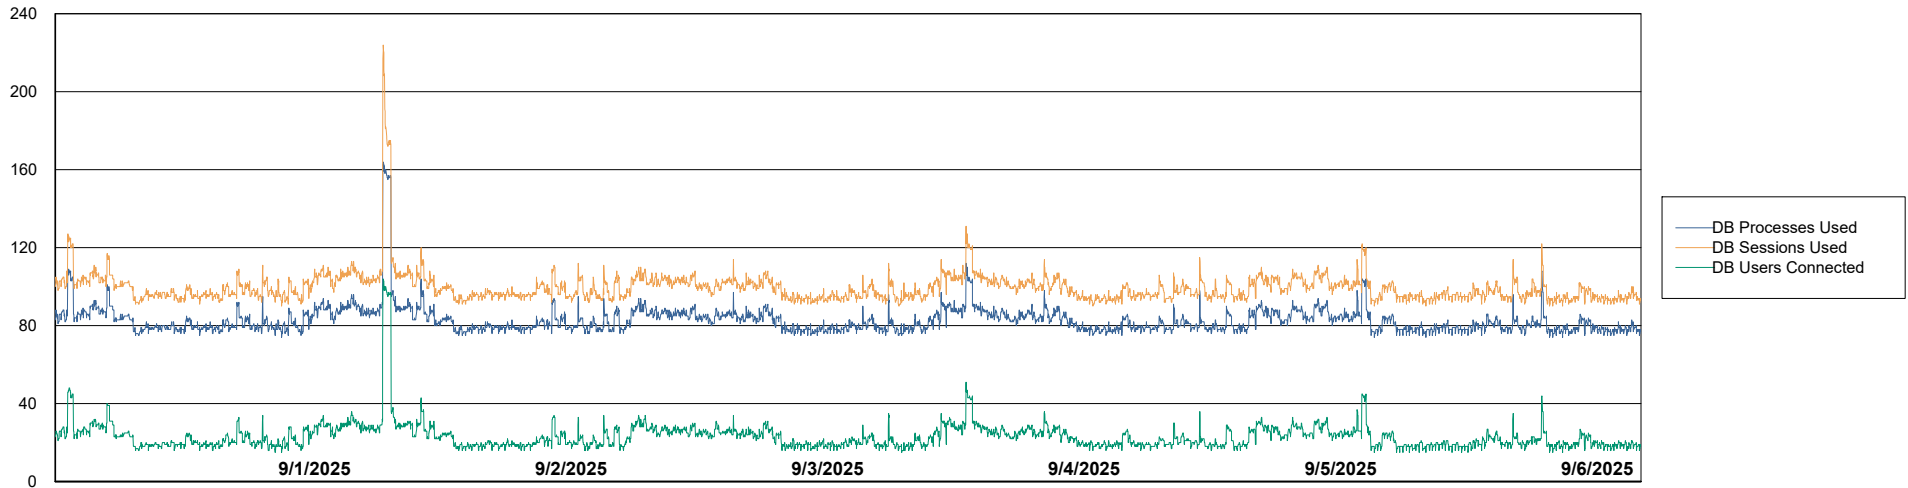

Database Performance   CLB-BI2-AMS_ABS1_DB