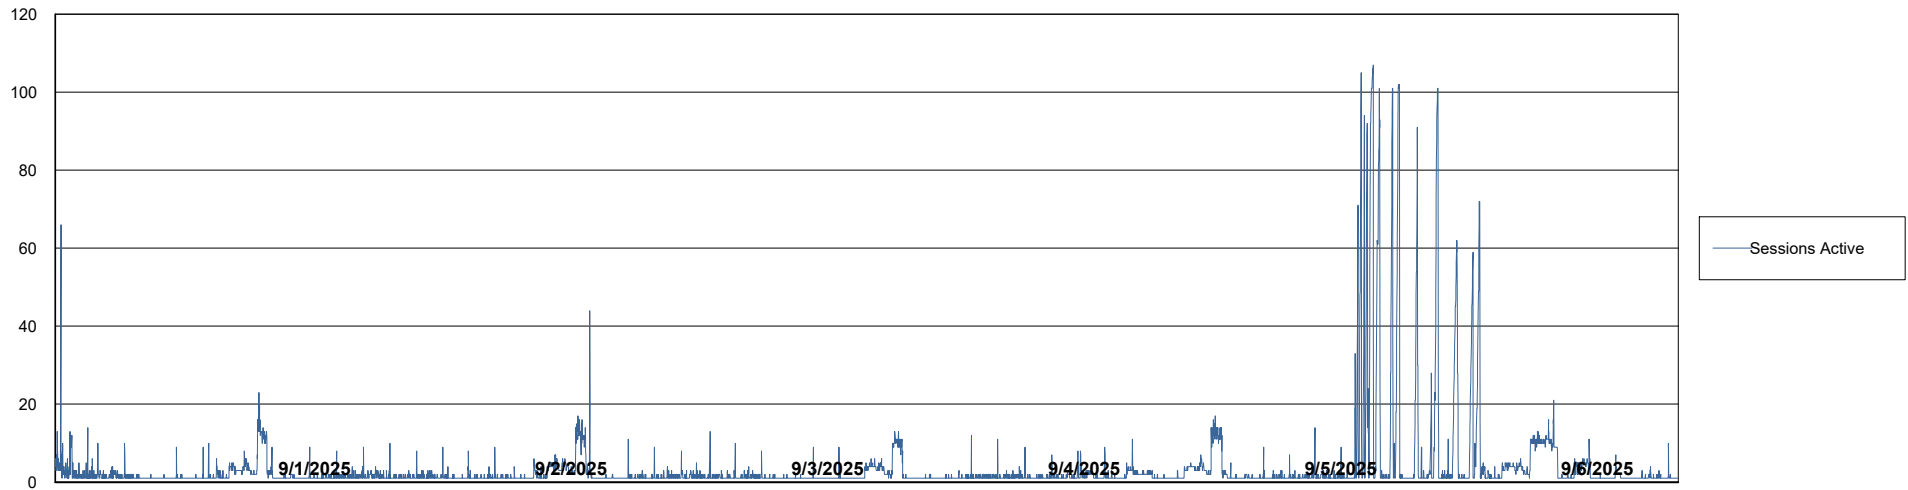

Weekly SLA Customer Report

Customer CLB OCI AMS Production
Database ID 196

Database Performance CLB-BI2-AMS_ABS1_DB

Weekly SLA Customer Report

Customer CLB OCI AMS Production
Database ID 196

Database Performance CLB-DBS1-AMS_PROD_ABS1