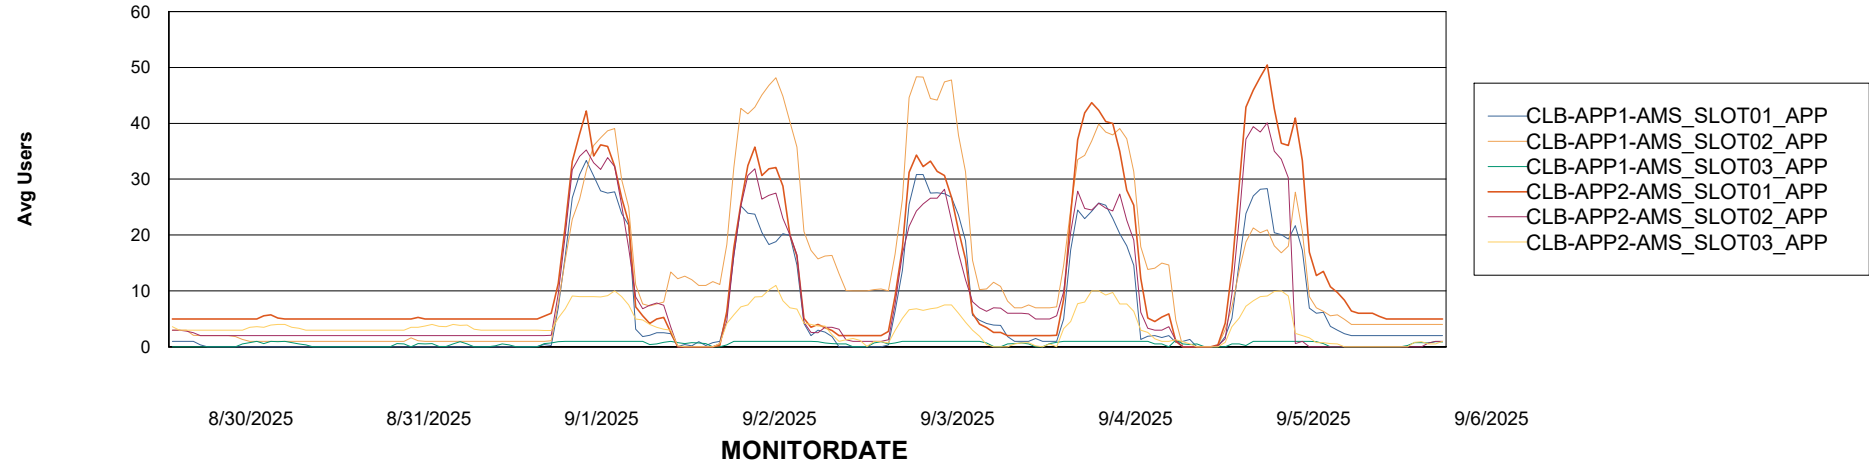

Avg users per day per ABS server