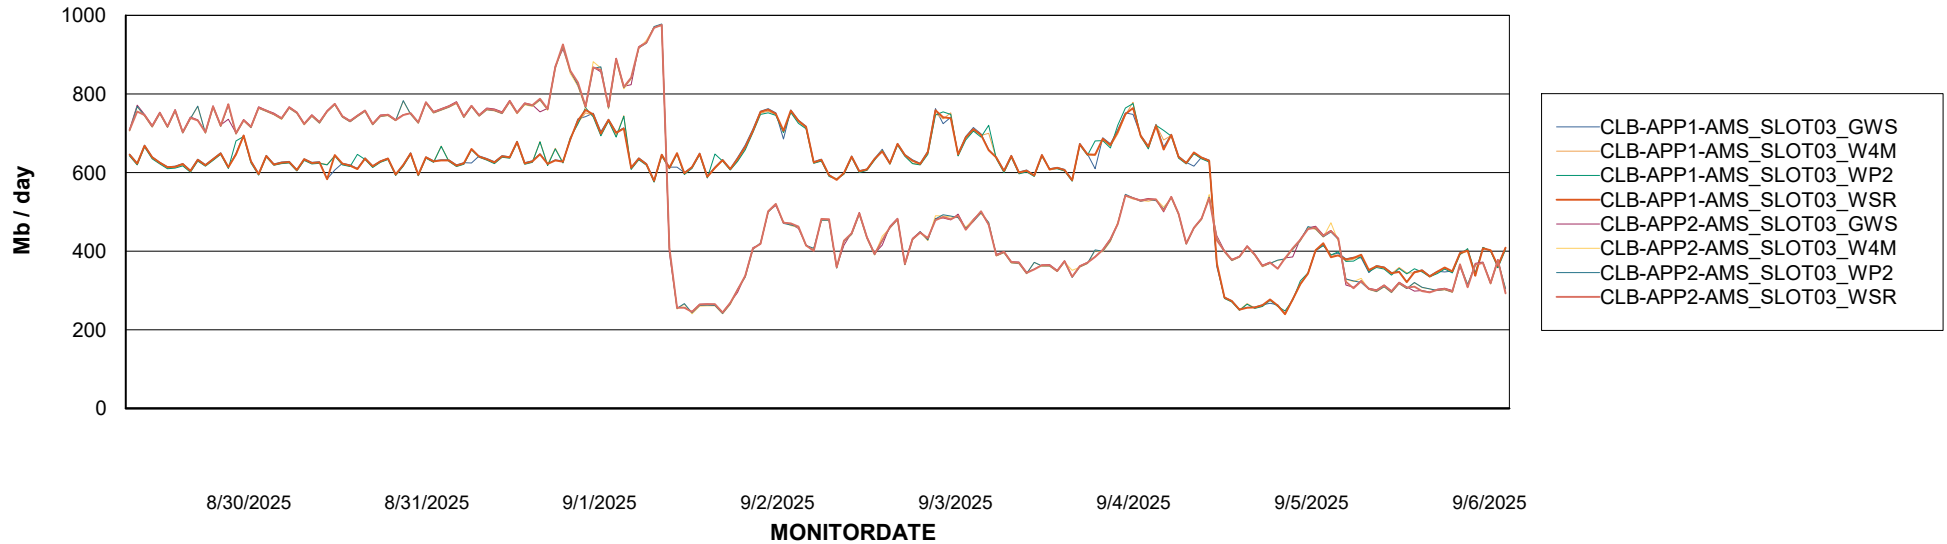

ABSSolute Web Component Services

Avg memory used per ABS Web component