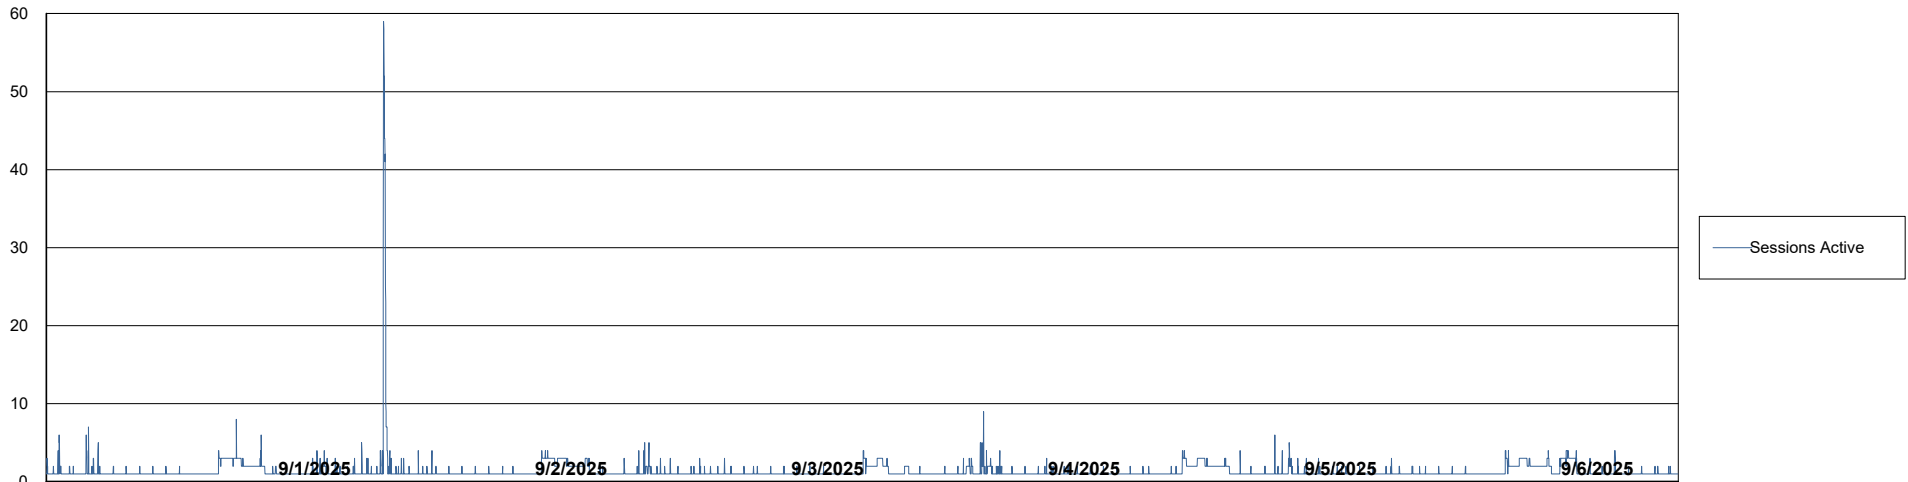

Database Performance   CLB-BI2-AMS_ABS1_DB