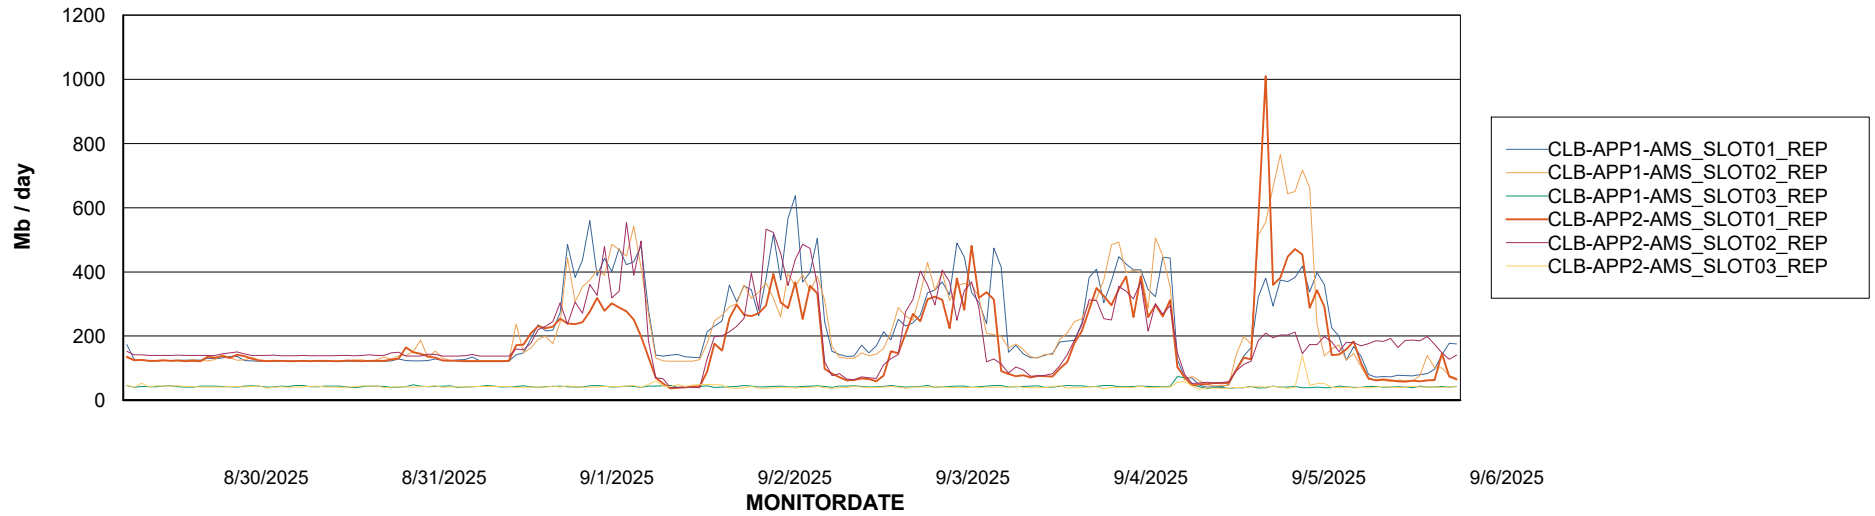

Avg memory used per ABS Server Service

Avg users per day per ABS server

Weekly SLA Customer Report

Customer CLB OCI AMS Production
Database ID 196

ABSSolute Application ReportServer Services

Avg memory used per ReportServer Service