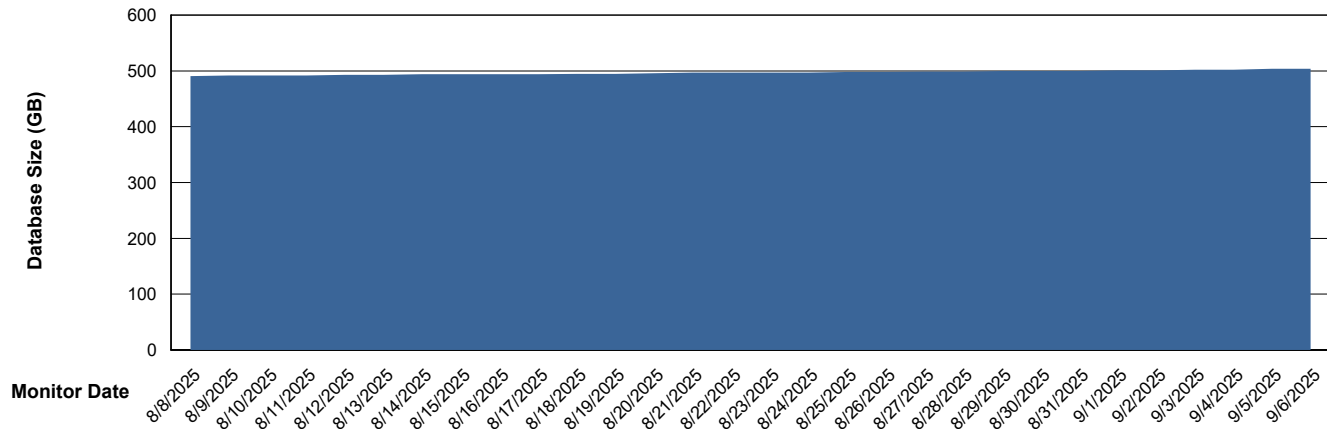

Customer CLB OCI AMS Production
Database ID 196

DATABASE SIZE CLB-BI2-AMS_ABS1_DB

Database growth over last month

DATABASE SIZE CLB-DBS1-AMS_PROD_ABS1

Database growth over last month

Weekly SLA Customer Report