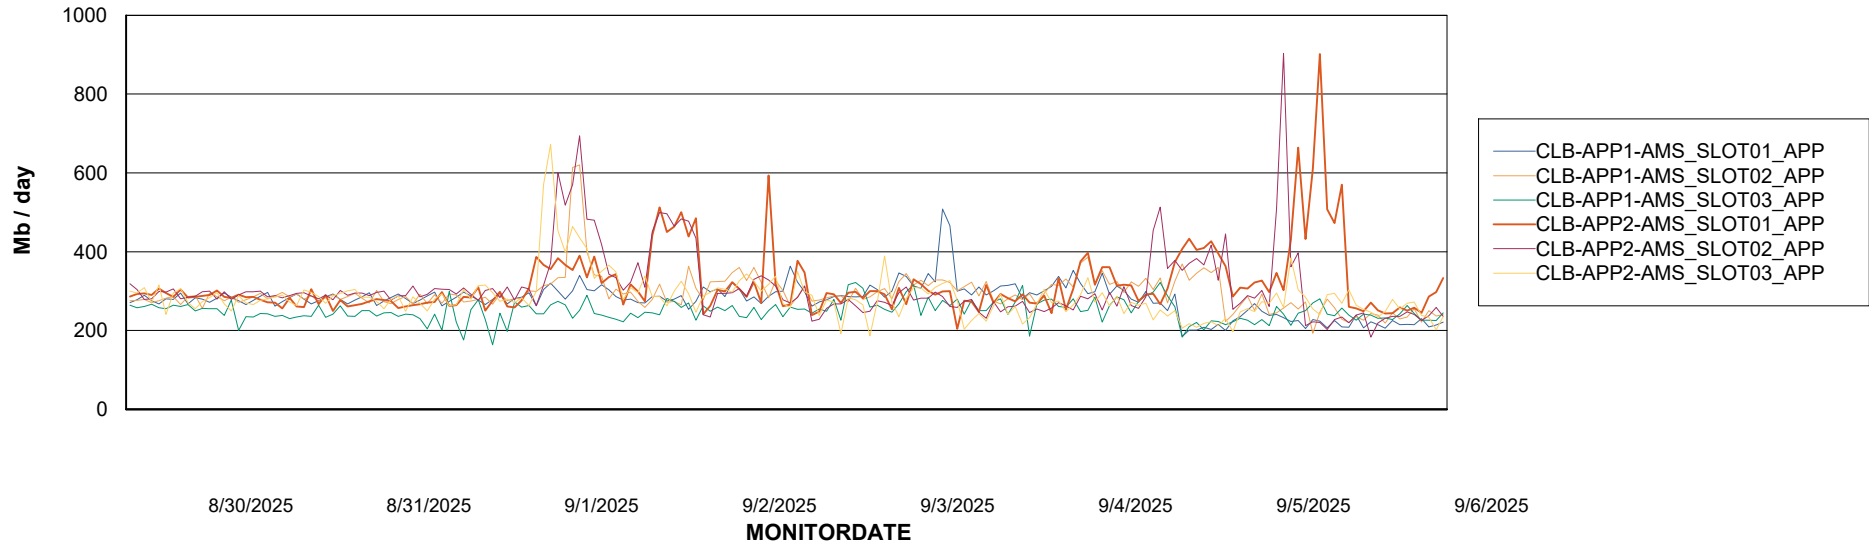

ABSSolute Application Server Services

Avg memory used per ABS Server Service