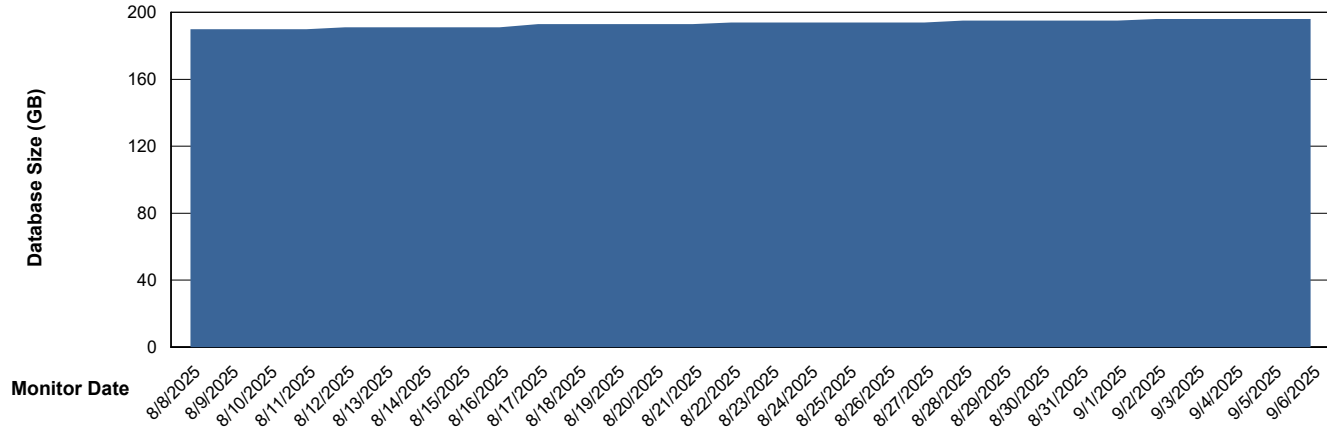

Weekly SLA Customer Report

Customer CLB OCI AMS Production
Database ID 196

Database Performance CLB-DBS2-AMS_PROD_HSBABS1

DB Processes Max 0
DB Processes Max 4
DB Processes Max 1,000

Weekly SLA Customer Report

Customer CLB OCI AMS Production
Database ID 196

DATABASE SIZE CLB-BI2-AMS_ABS1_DB

Database growth over last month

DATABASE SIZE CLB-DBS1-AMS_PROD_ABS1

Database growth over last month

Weekly SLA Customer Report