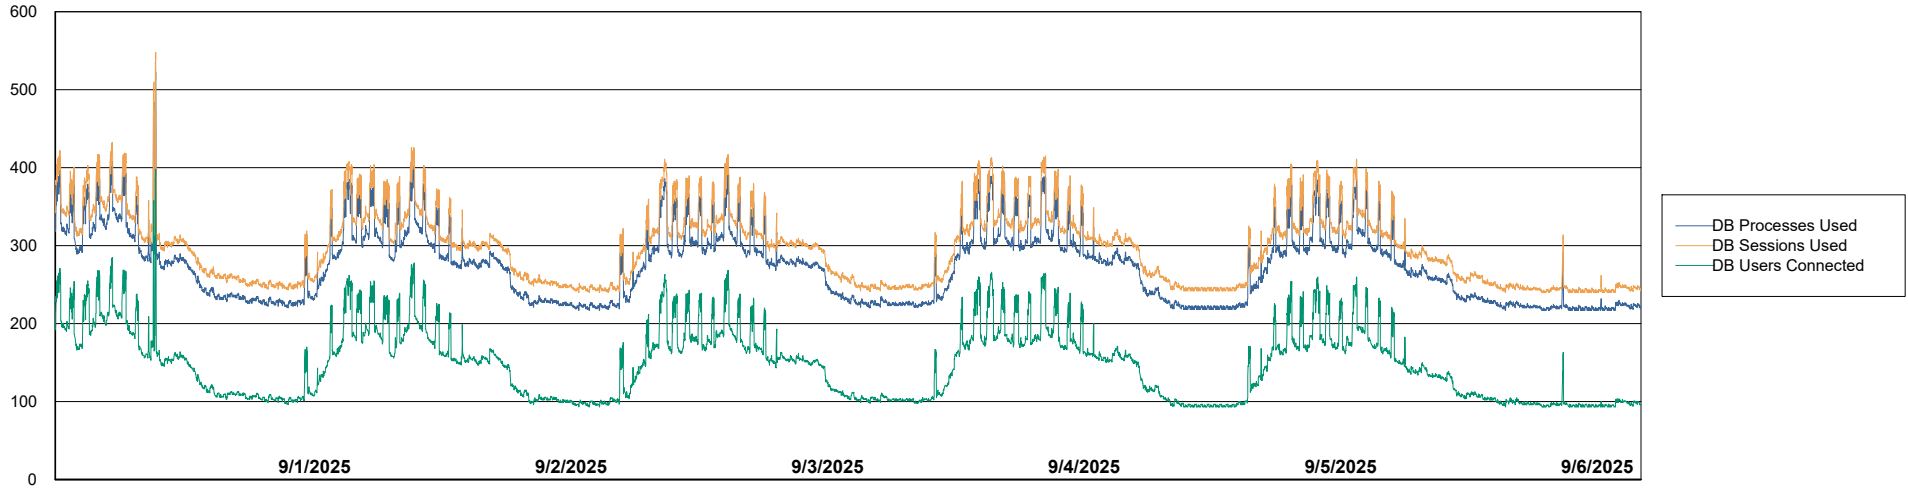

Weekly SLA Customer Report

Customer BNL_Production
Database ID 83

Database Performance BNLDB_Production

Weekly SLA Customer Report

Customer BNL_Production
Database ID 83

Database Performance BNLDB_Standby

DB Processes Max 4
DB Processes Max 1,000
DB Processes Max 0