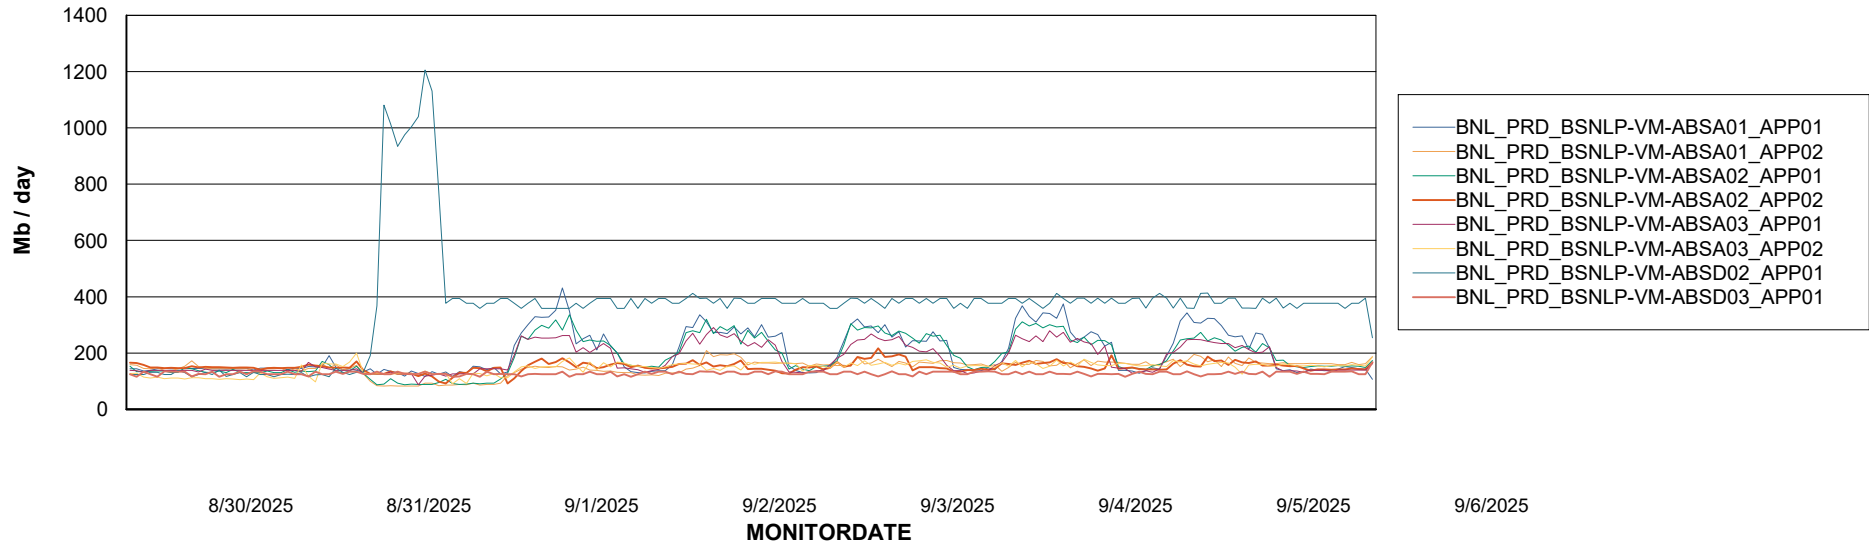

ABSSolute Application Server Services

Avg memory used per ABS Server Service