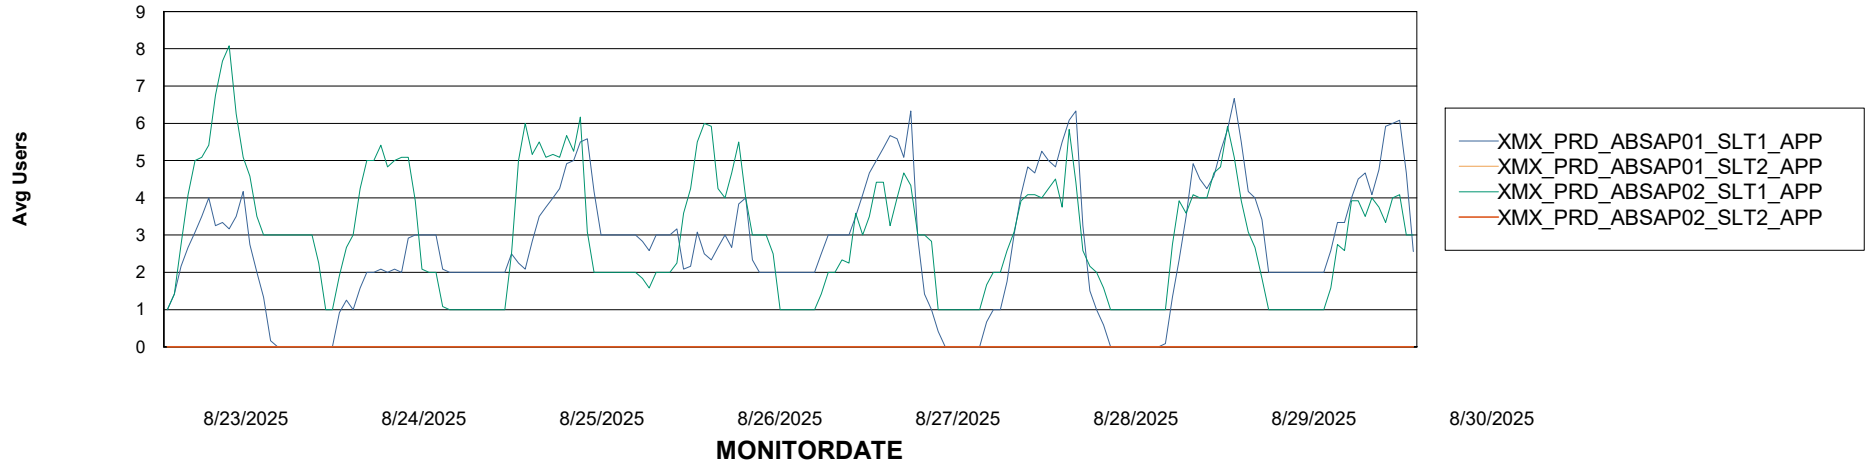

Avg users per day per ABS server