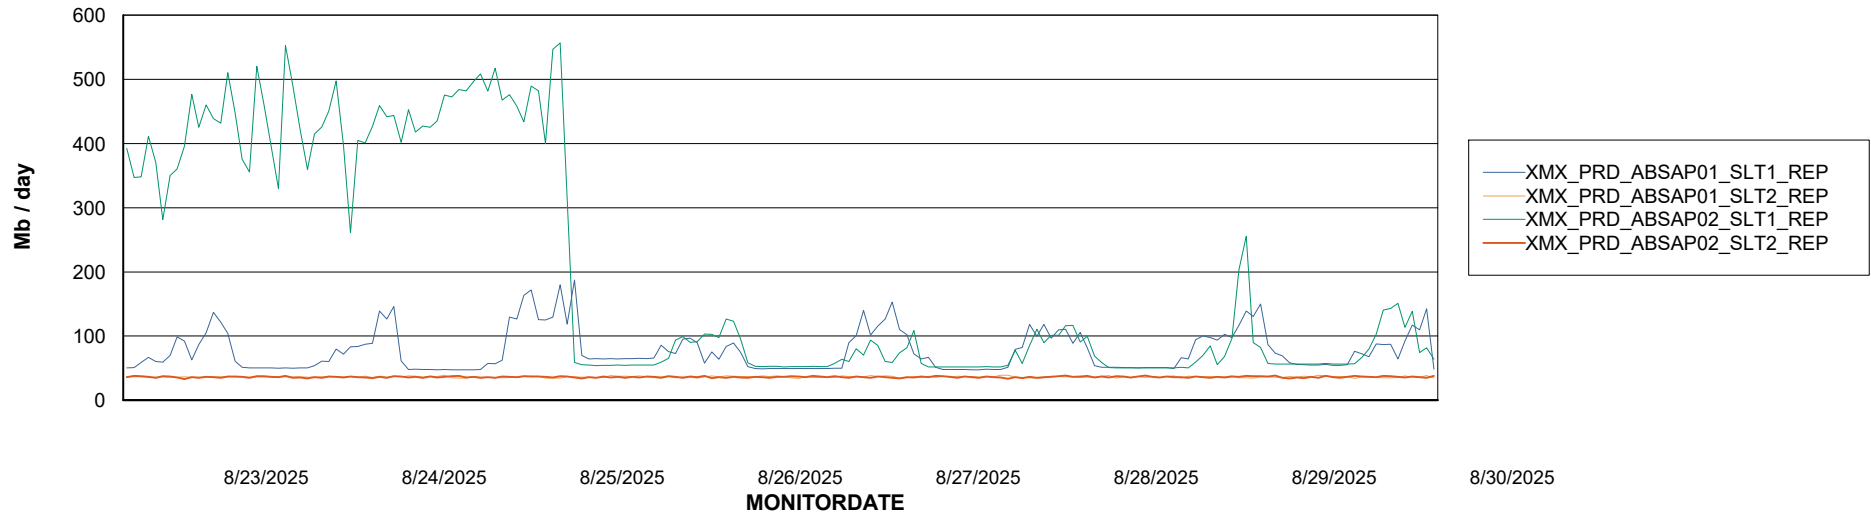

ABSSolute Application ReportServer Services

Avg memory used per ReportServer Service