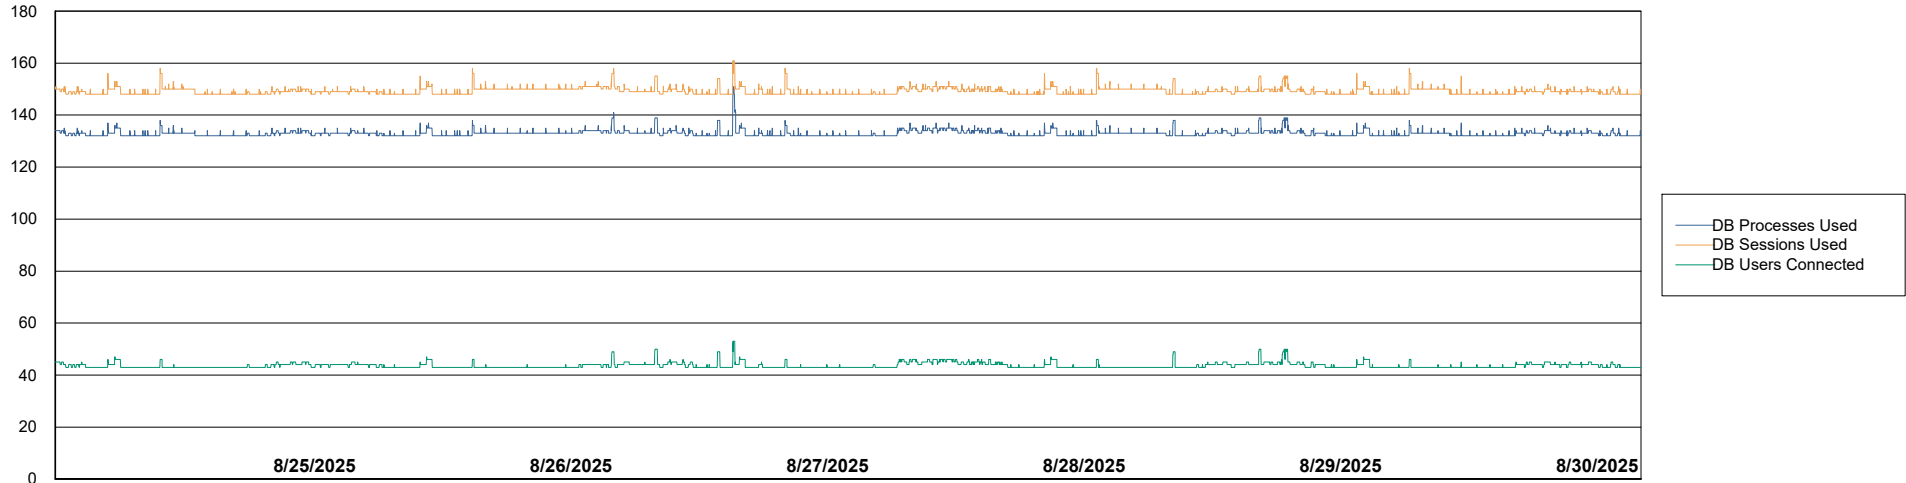

Database Performance XMX_PROD_ABSDB01_PRDB_ABS1