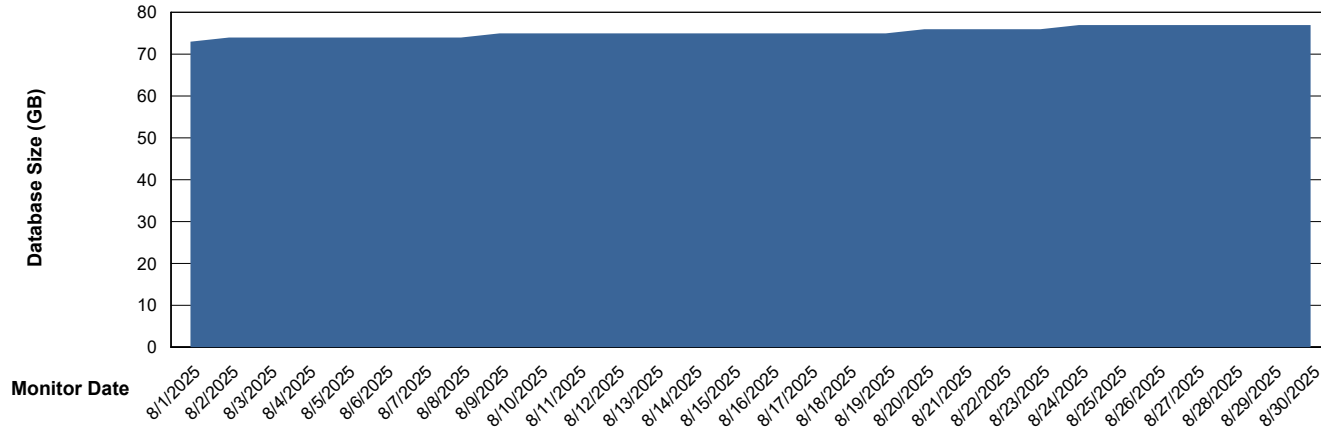

Database growth over last month

Database Tablespace XMX_PROD_ABSDB01_PRDB_ABS1

Date	Tablespace Name	Filesize (Gb)	Usedsize (Gb)	Percentage free
8/30/2025	ABSDATA	68	57	16
	INDX	8	0	100
8/29/2025	ABSDATA	68	57	17
	INDX	8	0	100
8/28/2025	ABSDATA	68	57	17
	INDX	8	0	100
8/27/2025	ABSDATA	68	57	17
	INDX	8	0	100
8/26/2025	ABSDATA	68	57	17
	INDX	8	0	100
8/25/2025	ABSDATA	68	57	17
	INDX	8	0	100
8/24/2025	ABSDATA	68	56	17
	INDX	8	0	100