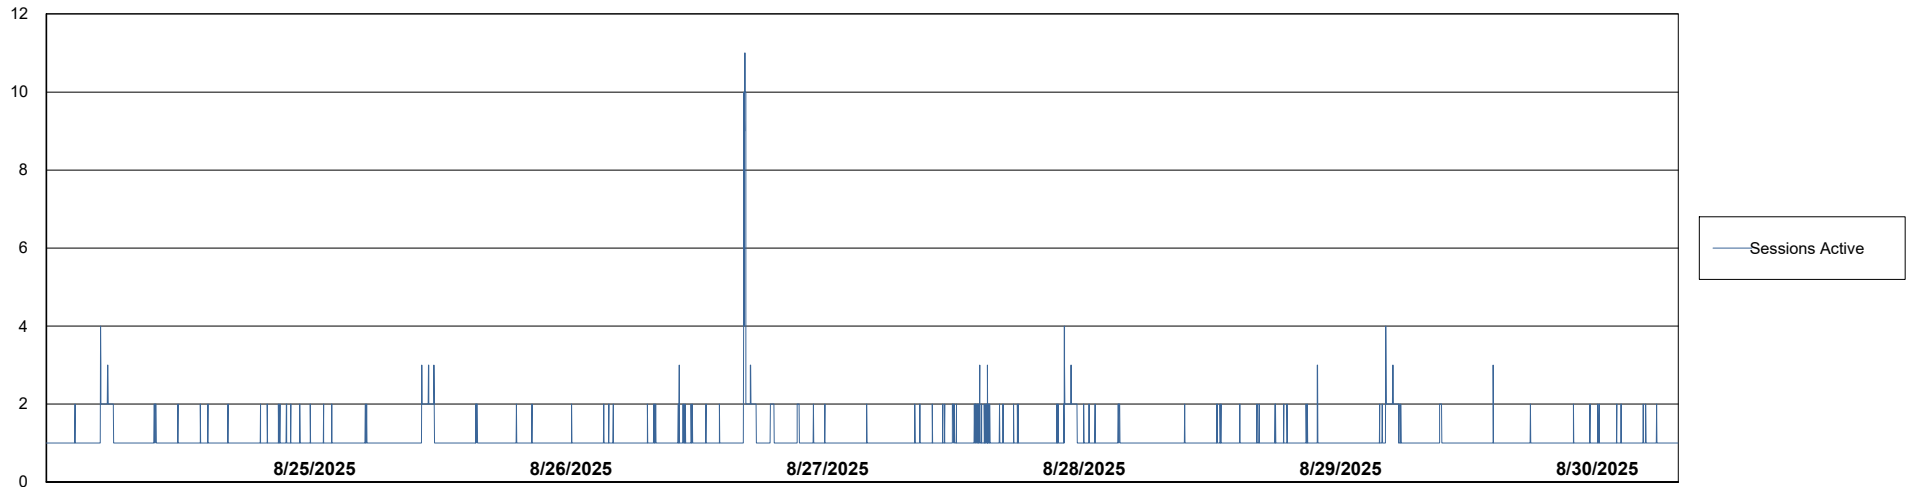

Database Performance XMX_PROD_ABSDB01_PRDB_ABS1