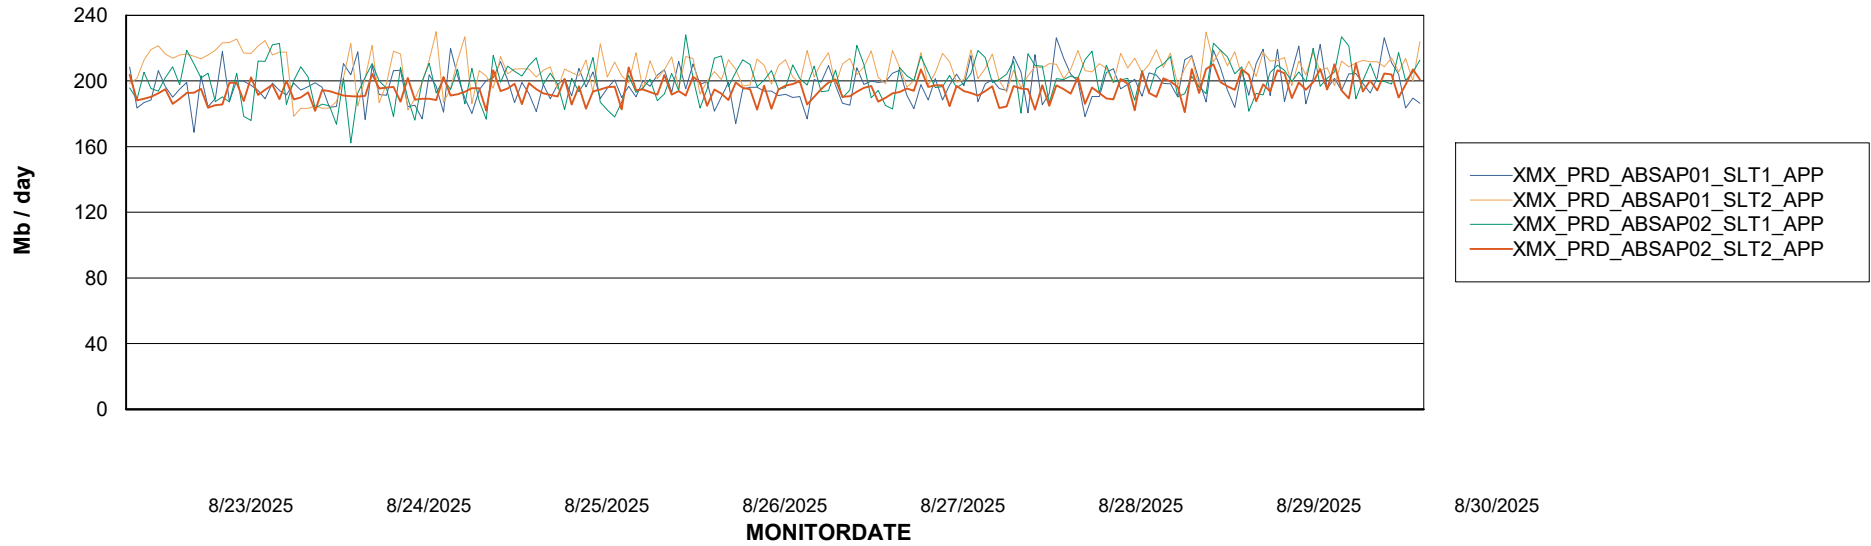

ABSSolute Application Server Services

Avg memory used per ABS Server Service